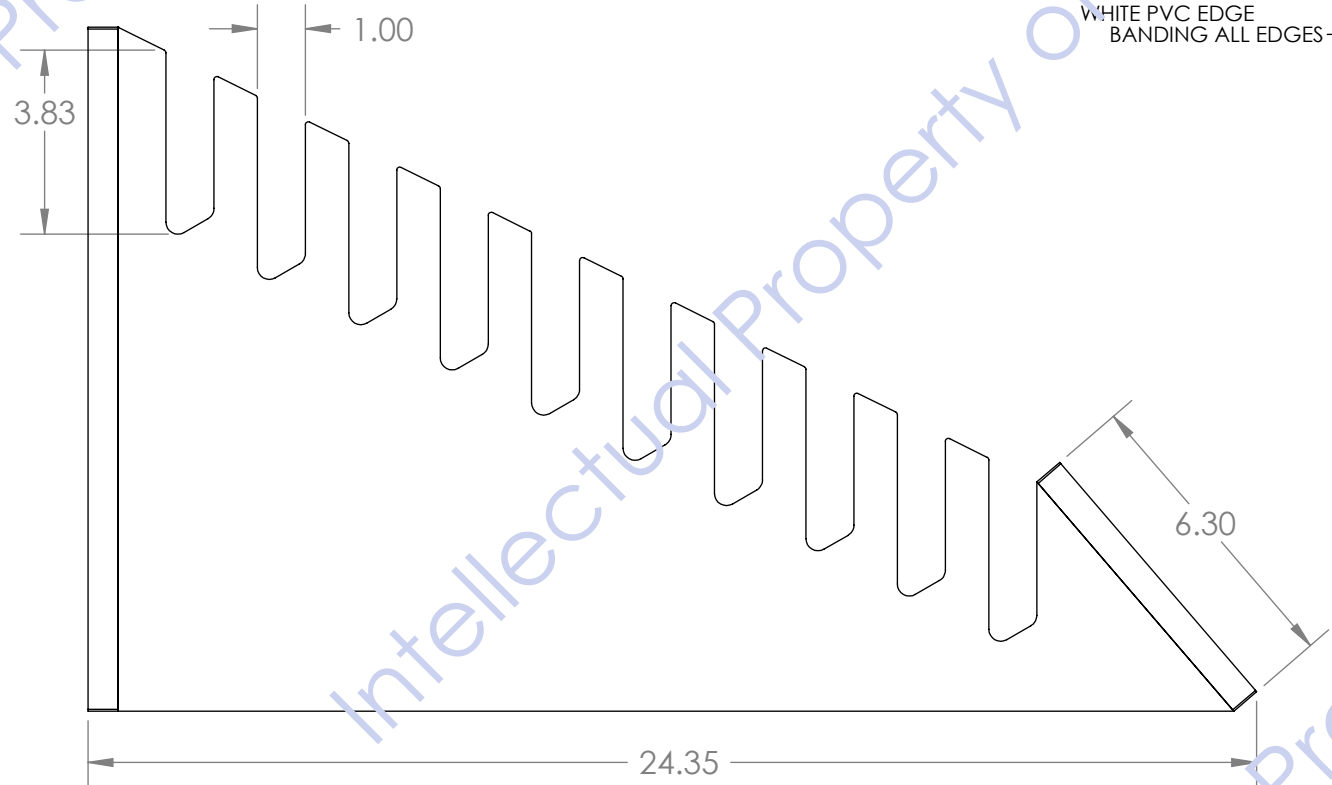

5/8" THICK BLACK MELAMINE WITH BLACK PVC EDGE BANDING ALL EDGES

5/8" THICK BLACK MELAMINE WITH BLACK PAINTED EDGES

5/8" THICK WHITE LAMINATE WITH WHITE PVC EDGE BANDING ALL EDGES

SMALL RADIUS
TO ELIMINATE
"CHISEL" EDGE

5/8" THICK BLACK
MELAMINE WITH
BLACK PVC EDGE
BANDING ALL EDGES

5/8" THICK BLACK
MELAMINE WITH BLACK
PAINTED EDGES

5/8" THICK WHITE
LAMINATE WITH
WHITE PVC EDGE
BANDING ALL EDGES

PRE-DRILLED
HOLES FOR
WOOD SCREW
ASSEMBLY