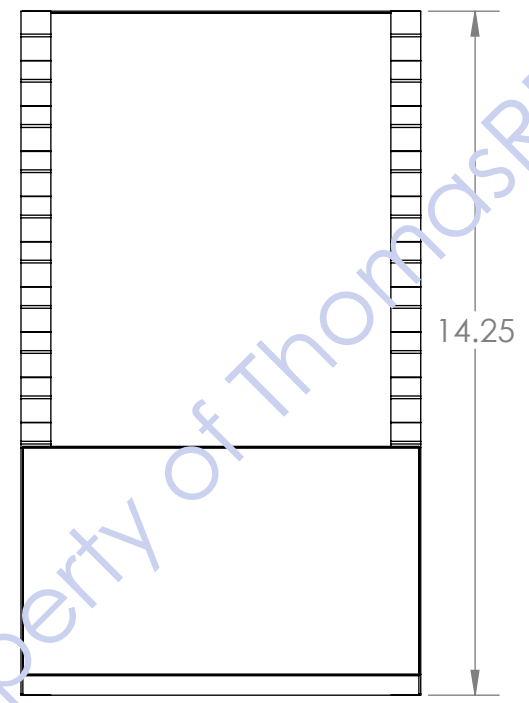

5/8" THICK BLACK MELAMINE WITH BLACK PVC EDGE BANDING ALL EDGES

5/8" THICK BLACK MELAMINE WITH BLACK PAINTED EDGES

5/8" THICK WHITE LAMINATE WITH WHITE PVC EDGE BANDING ALL EDGES

SMALL RADIUS
TO ELIMINATE
"CHISEL" EDGE

5/8" THICK BLACK
MELAMINE WITH
BLACK PVC EDGE
BANDING ALL EDGES

5/8" THICK BLACK
MELAMINE WITH BLACK
PAINTED EDGES

5/8" THICK WHITE
LAMINATE WITH
WHITE PVC EDGE
BANDING ALL EDGES

PRE-DRILLED
HOLES FOR
WOOD SCREW
ASSEMBLY