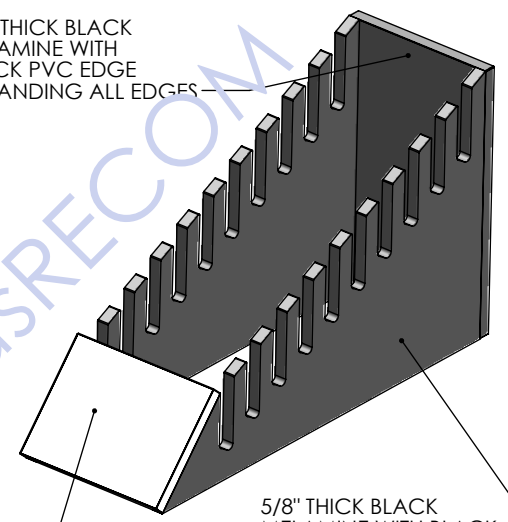

5/8" THICK BLACK MELAMINE WITH BLACK PVC EDGE BANDING ALL EDGES

5/8" THICK BLACK MELAMINE WITH BLACK PAINTED EDGES

5/8" THICK WHITE LAMINATE WITH WHITE PVC EDGE BANDING ALL EDGES

SMALL RADIUS
TO ELIMINATE
"CHISEL" EDGE

5/8" THICK BLACK
MELAMINE WITH
BLACK PVC EDGE
BANDING ALL EDGES

5/8" THICK BLACK
MELAMINE WITH BLACK
PAINTED EDGES

5/8" THICK WHITE
LAMINATE WITH
WHITE PVC EDGE
BANDING ALL EDGES

PRE-DRILLED
HOLES FOR
WOOD SCREW
ASSEMBLY