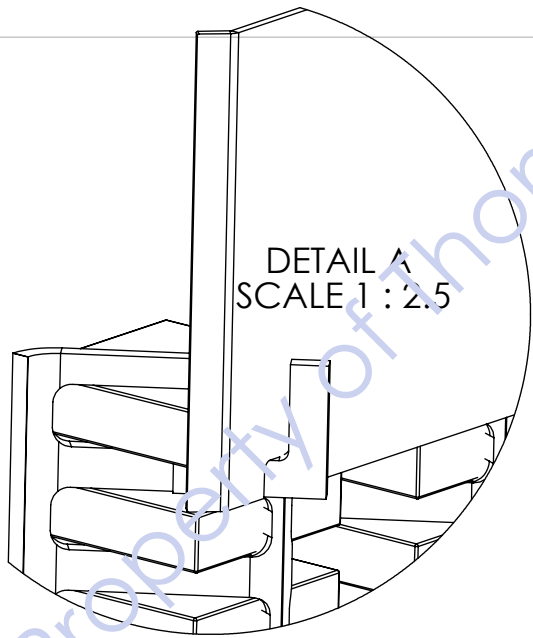

Back

SIGN IS SHIPPED LOOSE AND  
ENGAGED ON DISPLAY  
AS SHOWN

NOTCH IN SIGN  
ENGAGES CLIP  
ON DISPLAY  
AS SHOWN

DETAIL C  
SCALE 1 : 3