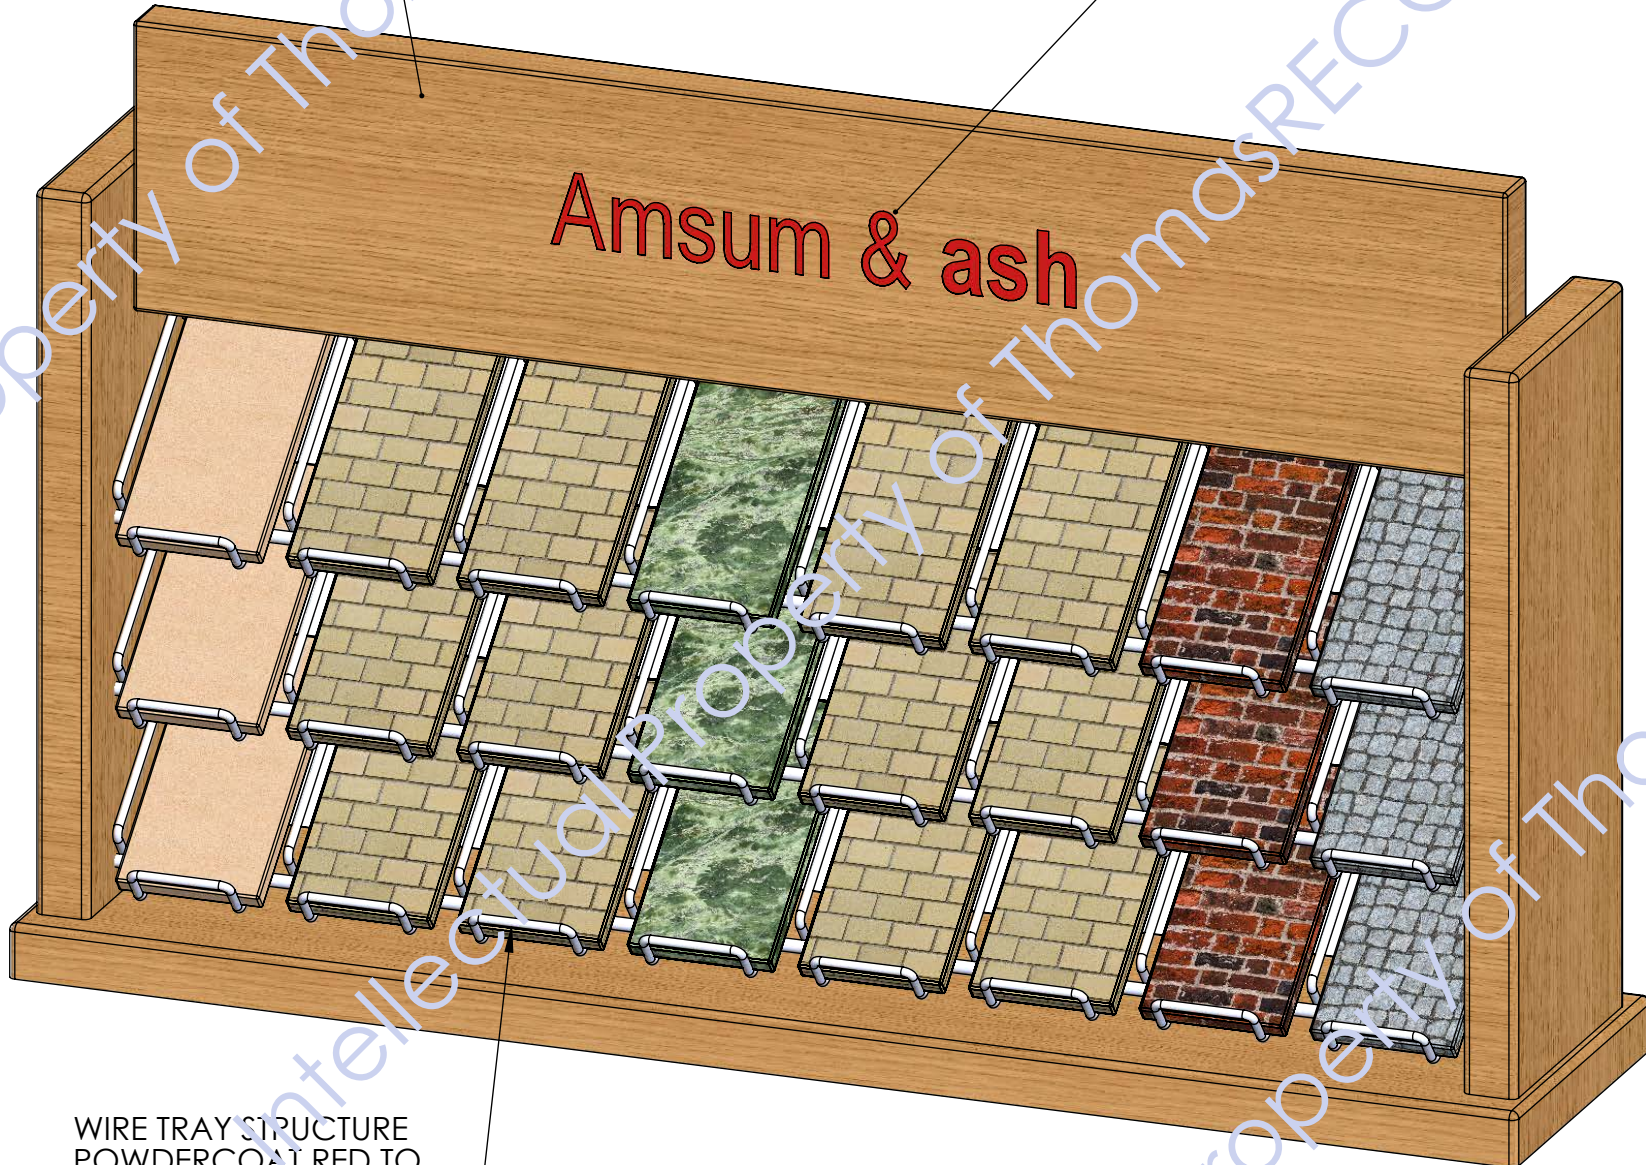

Back

LIGHT STAINED WOOD  
WITH LIGHT FINISH

SILKSCREEN RED LOGO

WIRE TRAY STRUCTURE  
POWDERCOAT RED TO  
MATCH LOGO