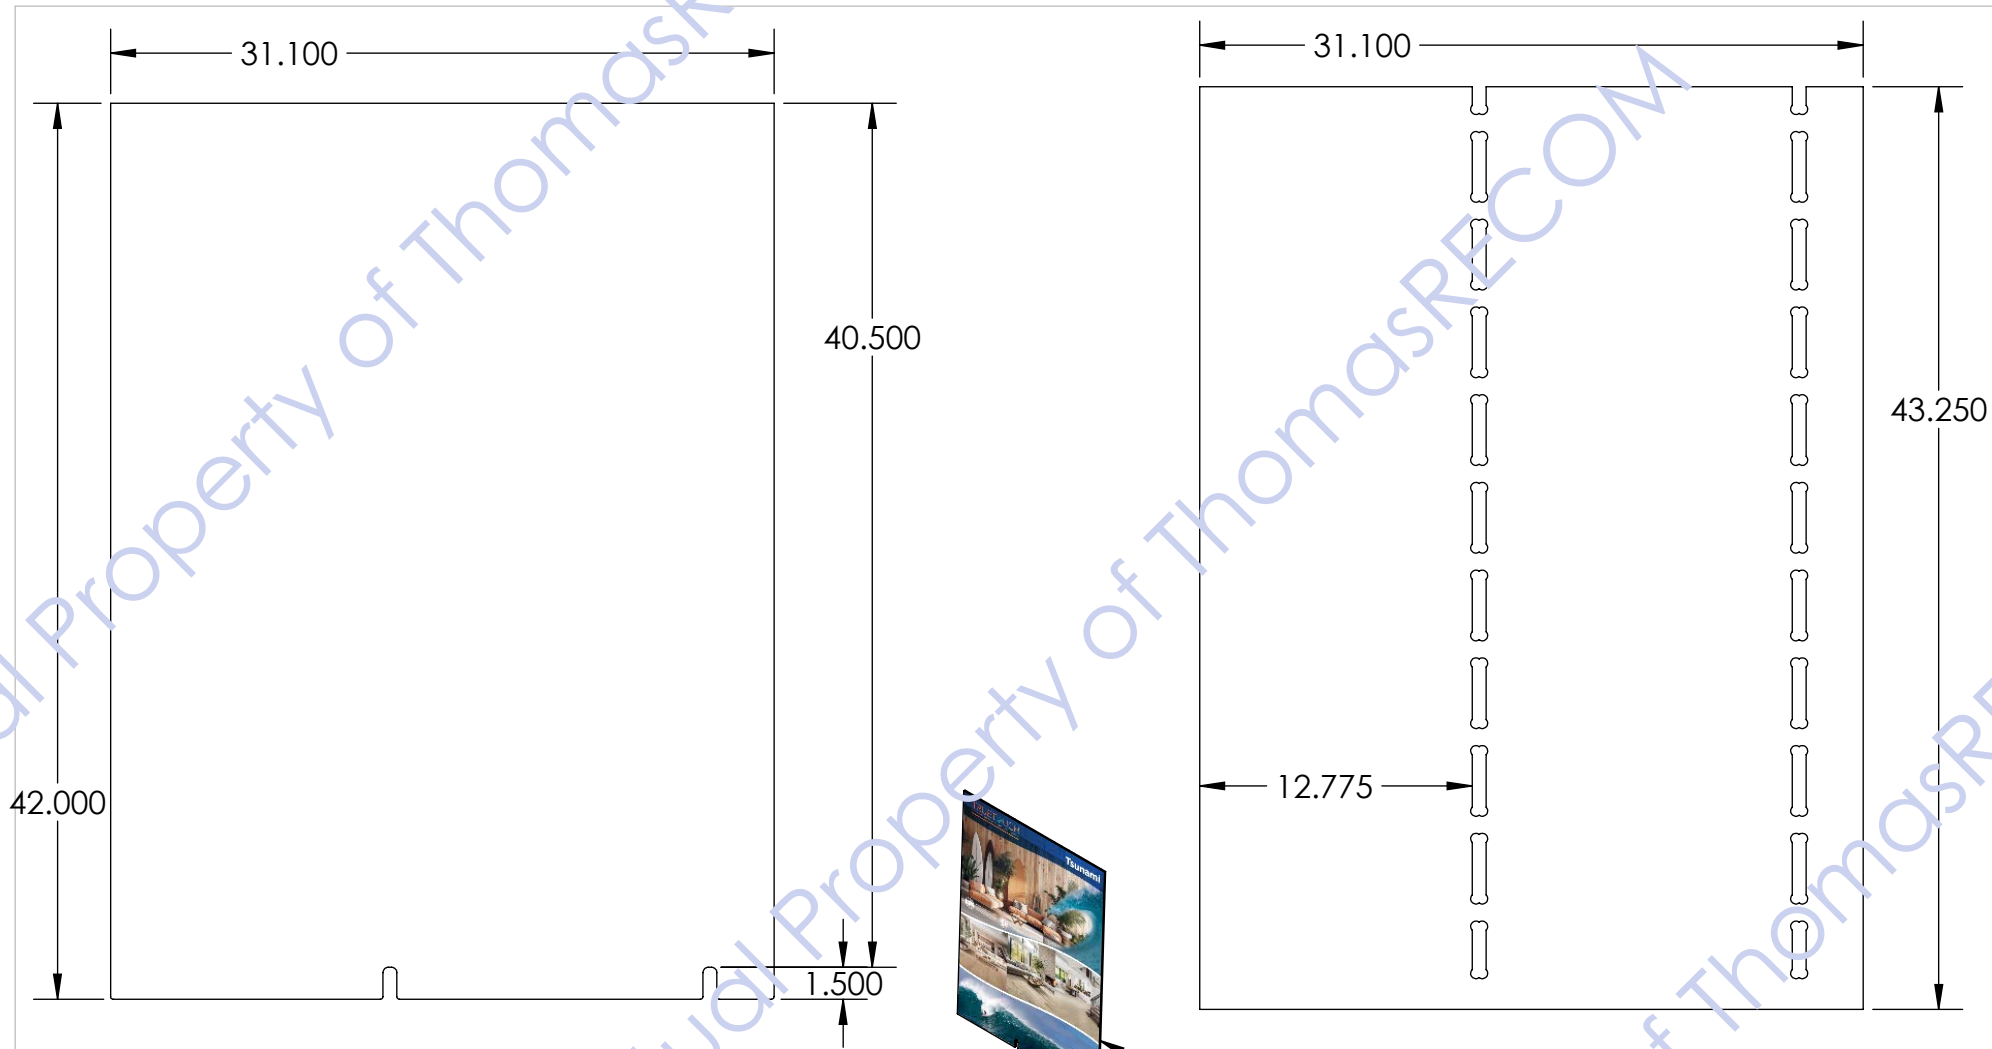

Back

21X28 X.57

BLACK MDF

78.833

31.100

78.833

39.997

23.500

UM TO PRINT DIRECTLY  
ONTO 1/4" THICK MDF

UM TO PRINT DIRECTLY  
ONTO 1/4" THICK MDF

UM TO PRINT DIRECTLY ONTO 1/4" THICK MDF

UM TO PRINT DIRECTLY ONTO 1/4" THICK MDF