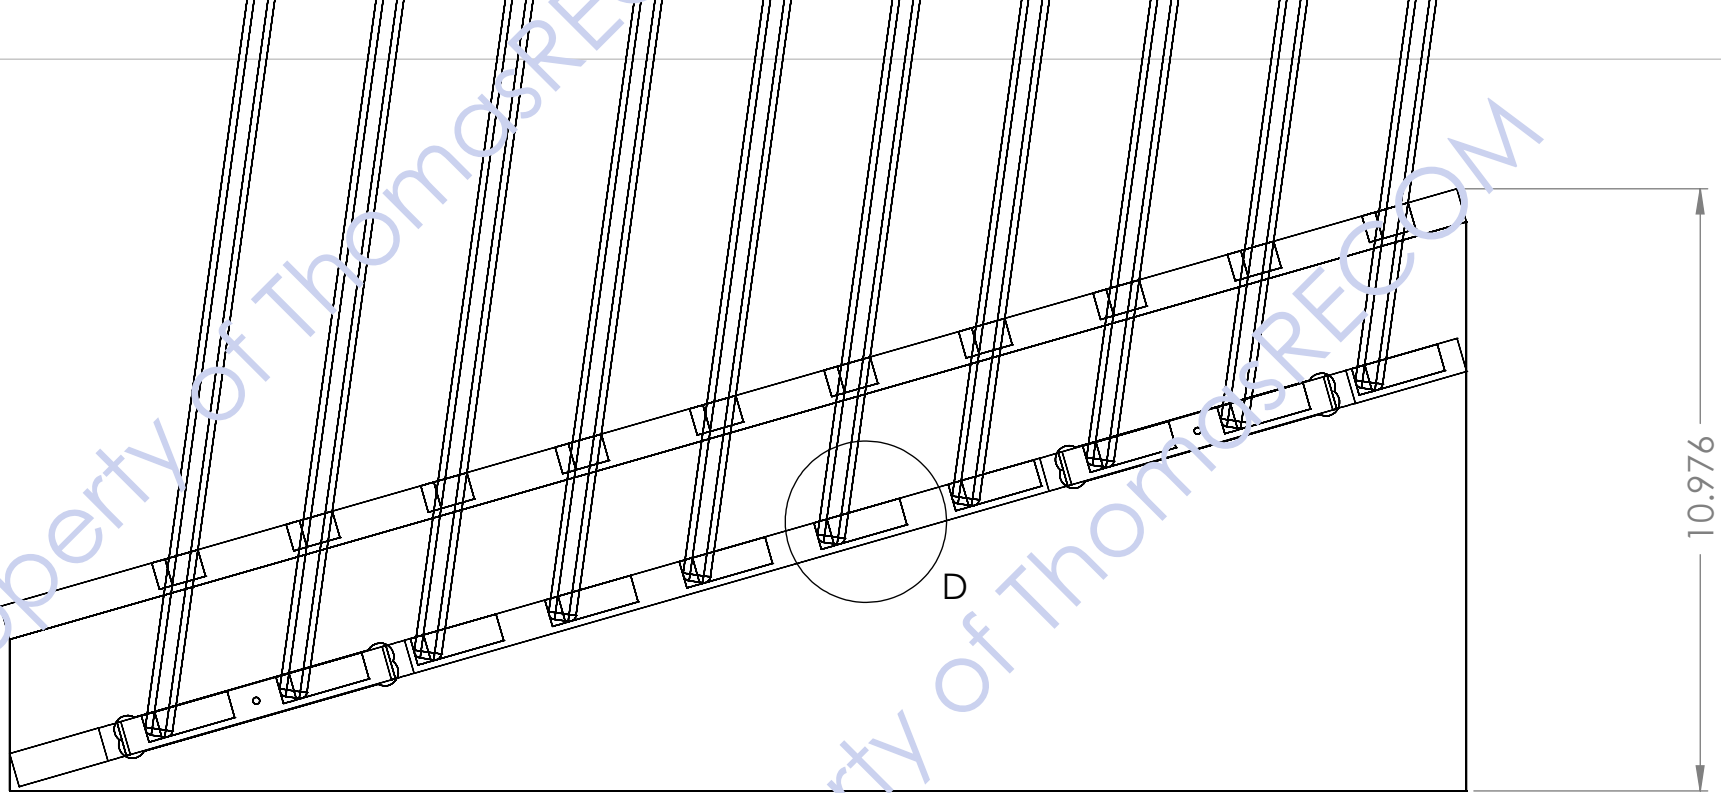

Back

ALL 5/8" THICK MDF  
WHITE

**LUXENWOOD COLLECTION™**

*Porcellanato*

*Porcellanato*

1.5

12.000

DETAIL D  
SCALE 1 : 1