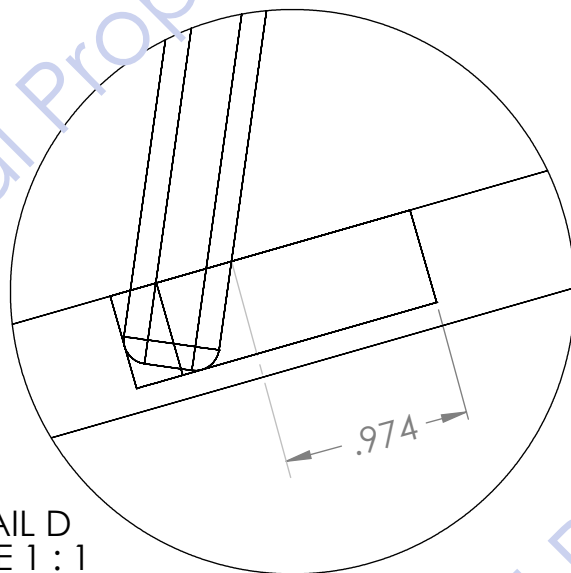

Back

ALL 5/8" THICK MDF  
WHITE

**LUXENWOOD COLLECTION™**

*Porcellanato*

*Porcellanato*

1.5

12.000

DETAIL D  
SCALE 1 : 1