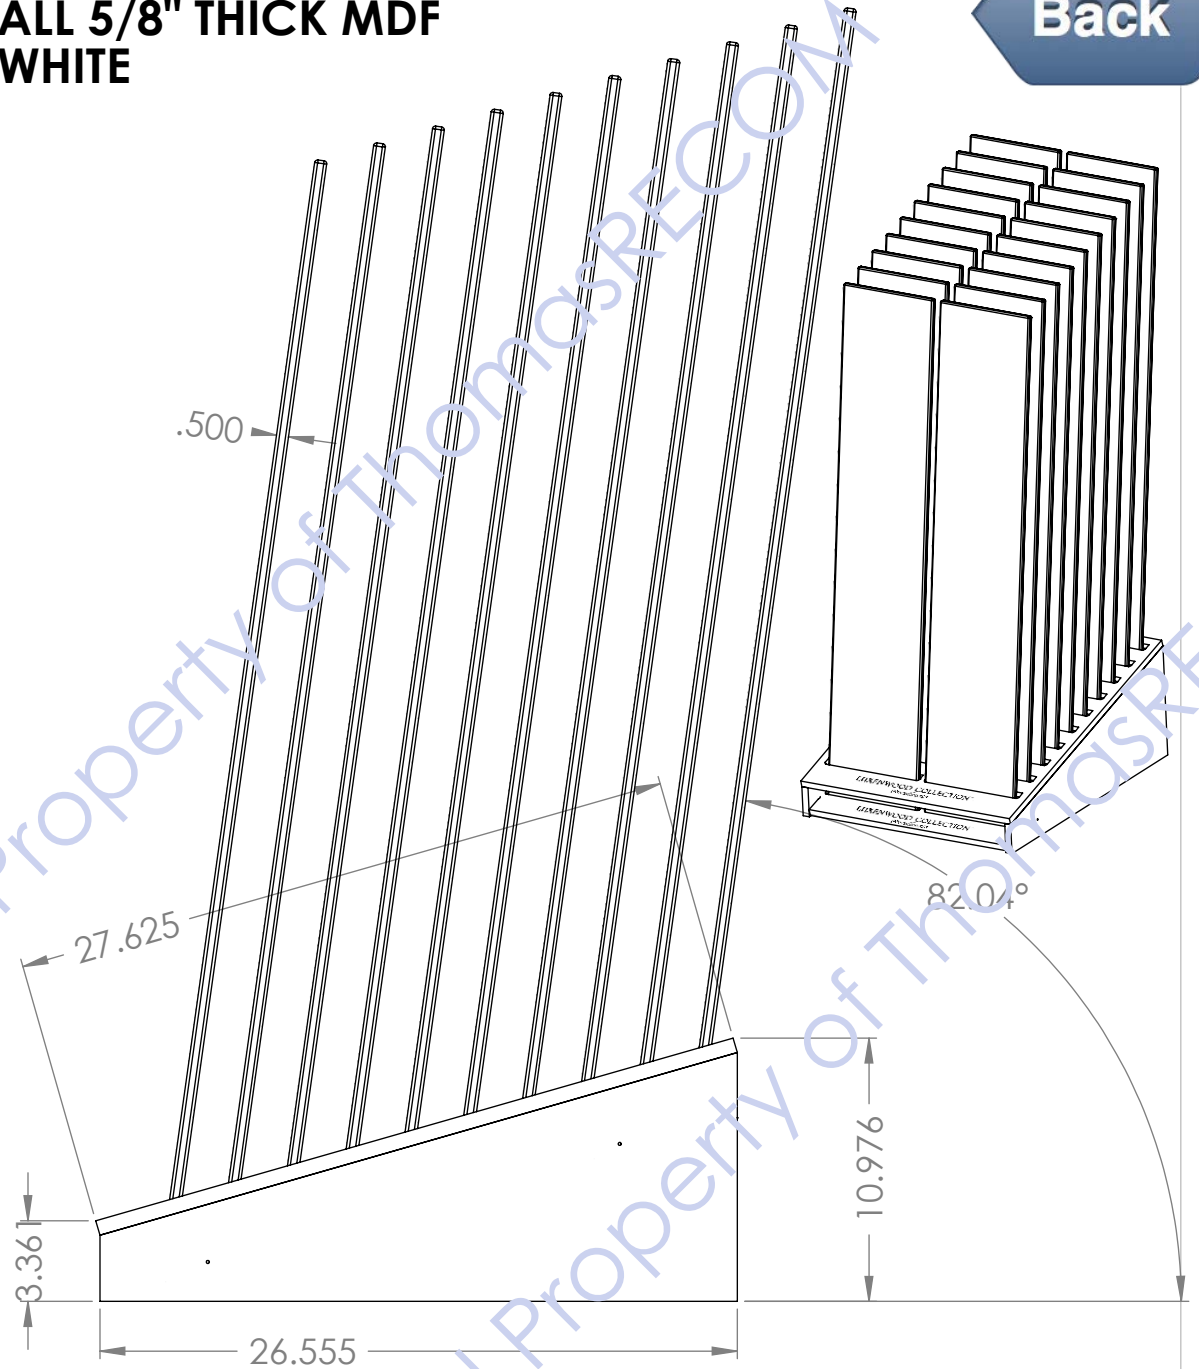

Back

ALL 5/8" THICK MDF  
WHITE

**LUXENWOOD COLLECTION™**

*Porcellanato*

*Porcellanato*

1.5

12.000

DETAIL D  
SCALE 1 : 1