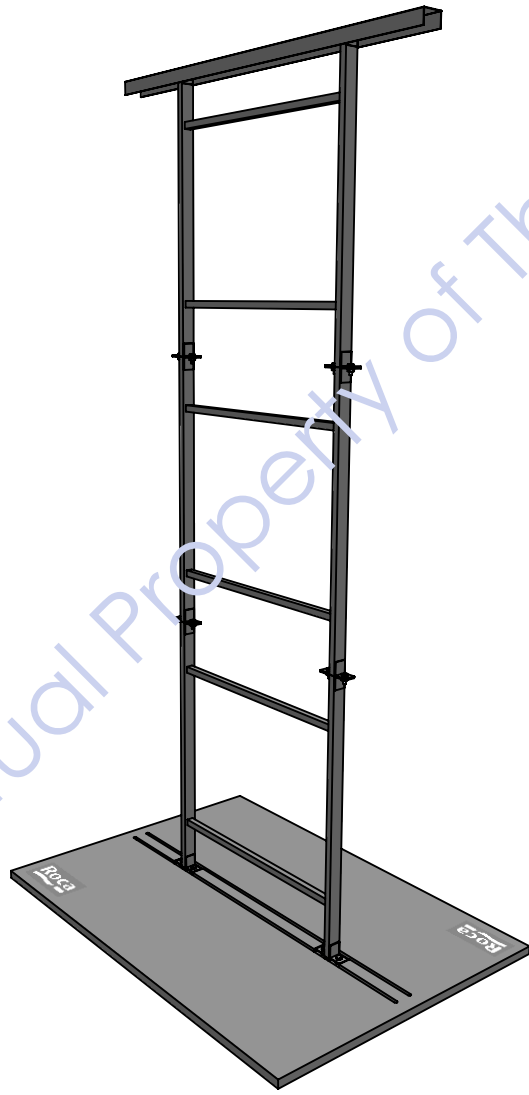

Back

VIEW WITH SAMPLE INSTALLED

BASE, FRAMES AND WOOD PANEL ALL STACK ON 48X72 PALLET
WRAPPED IN CARDBOARD SHEETS FOR DUST COVER