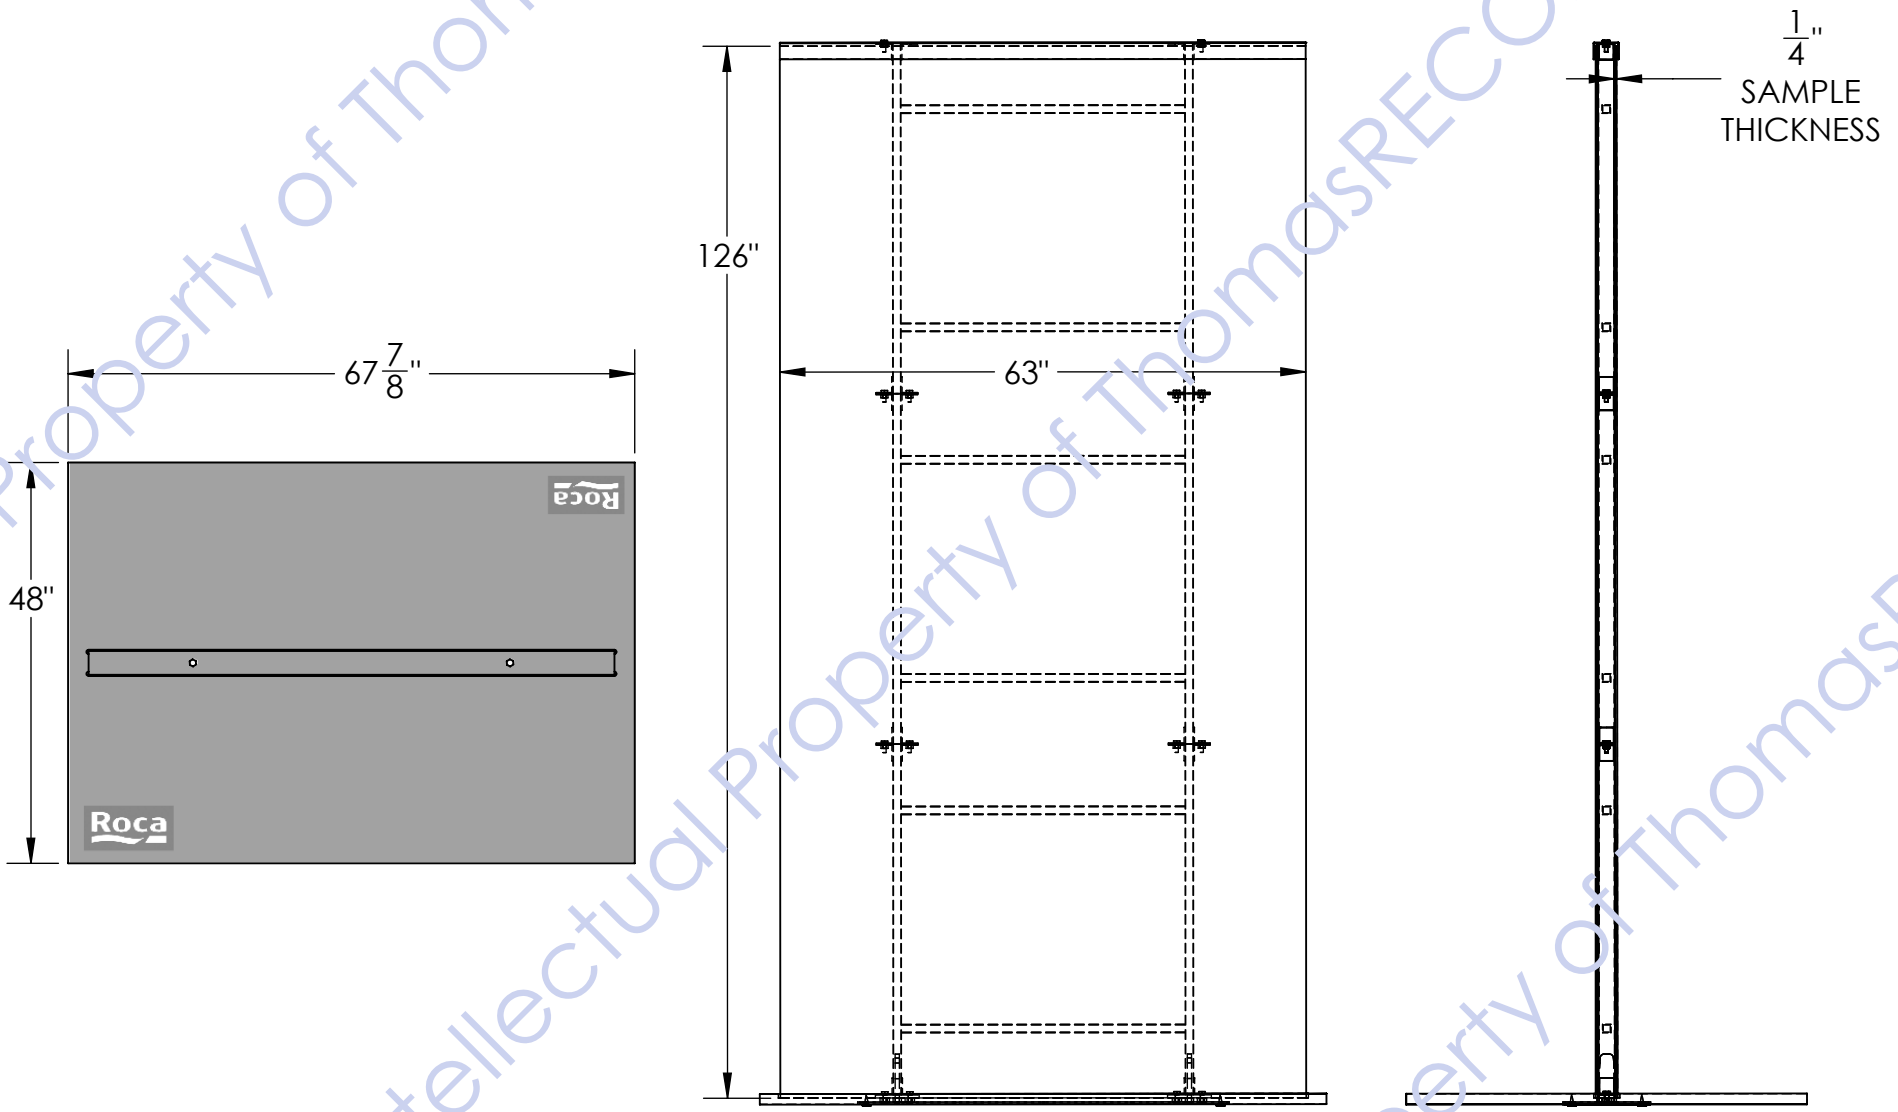

Back

VIEW WITH SAMPLE INSTALLED

BASE, FRAMES AND WOOD PANEL ALL STACK ON 48X72 PALLET
WRAPPED IN CARDBOARD SHEETS FOR DUST COVER