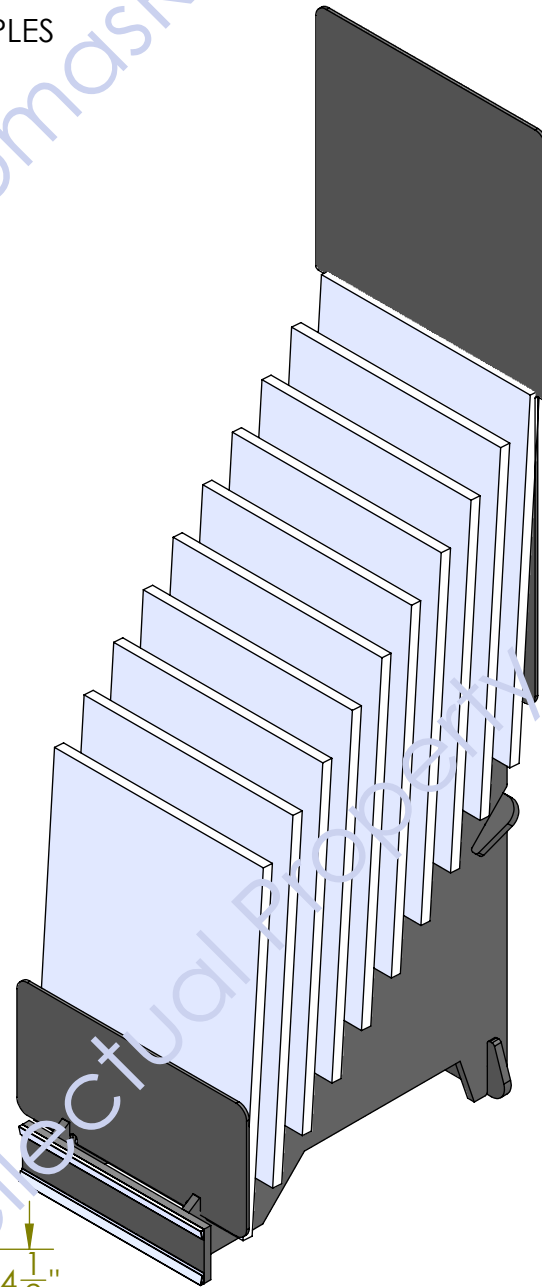

DEPICTING SAMPLES THAT ARE
20" WIDE BY 30" TALL X 7/8" THICK

Back

CLEAR PLASTIC SIGN CHANNELS

DOWEL AND SCREW FRONT

SPECIAL "SEMI-HOURLASS"
SLOTS ALLOW SAMPLES TO
FLIP FORWARD FOR BETTER
VIEWING

ACCOMODATES UP TO 7/8" SAMPLES

DOWEL AND SCREW FRONT