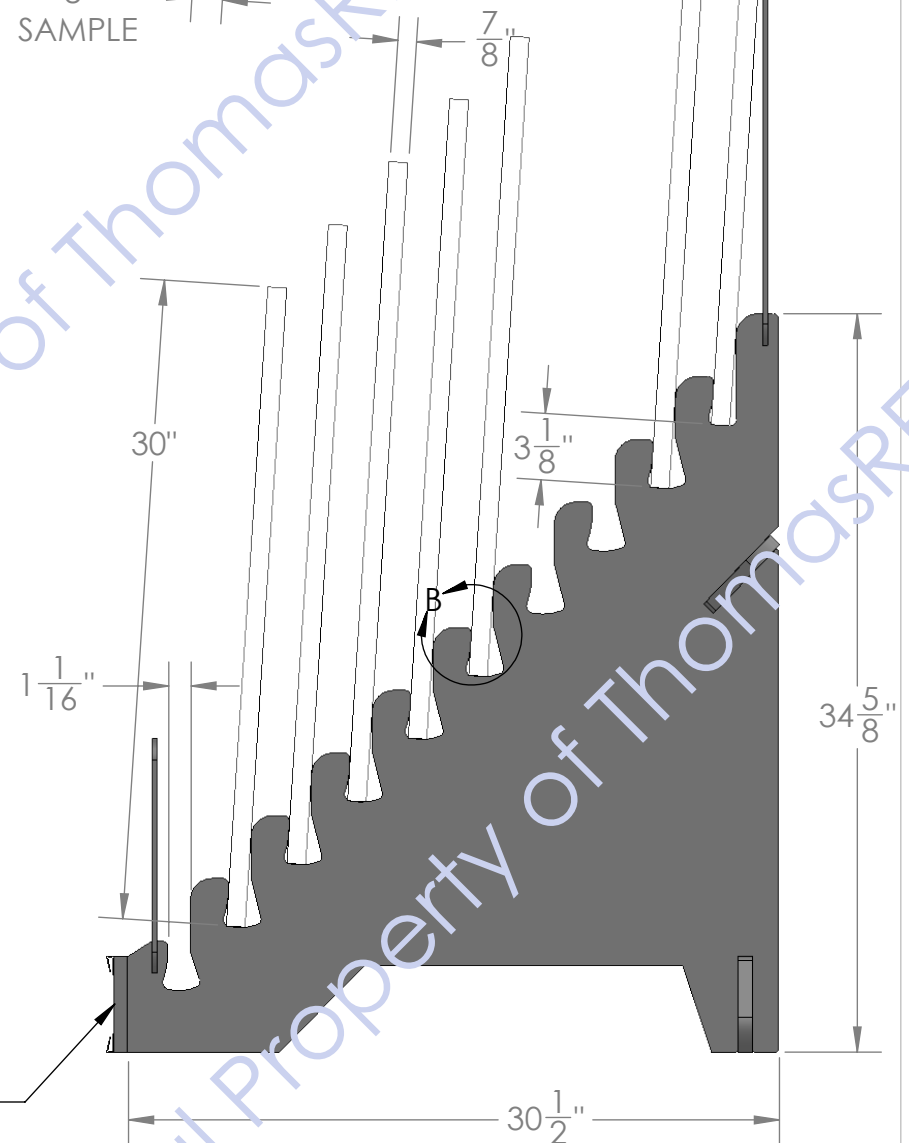

DEPICTING SAMPLES THAT ARE
20" WIDE BY 30" TALL X 7/8" THICK

Back

CLEAR PLASTIC SIGN CHANNELS

DOWEL AND SCREW FRONT

SPECIAL "SEMI-HOURLASS"
SLOTS ALLOW SAMPLES TO
FLIP FORWARD FOR BETTER
VIEWING

ACCOMODATES UP TO 7/8" SAMPLES

DOWEL AND SCREW FRONT