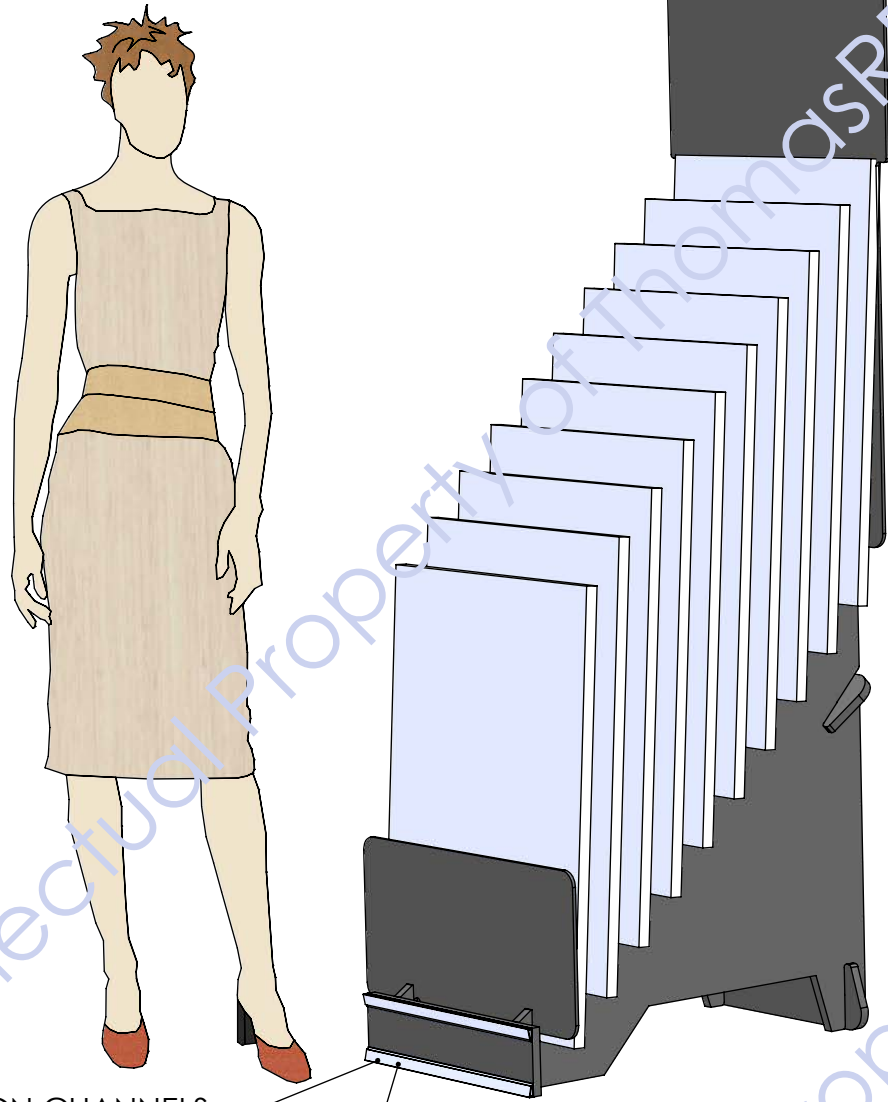

DEPICTING SAMPLES THAT ARE
20" WIDE BY 30" TALL X 7/8" THICK

Back

CLEAR PLASTIC SIGN CHANNELS

DOWEL AND SCREW FRONT

SPECIAL "SEMI-HOURLASS"
SLOTS ALLOW SAMPLES TO
FLIP FORWARD FOR BETTER
VIEWING

ACCOMODATES UP TO 7/8" SAMPLES

DOWEL AND SCREW FRONT