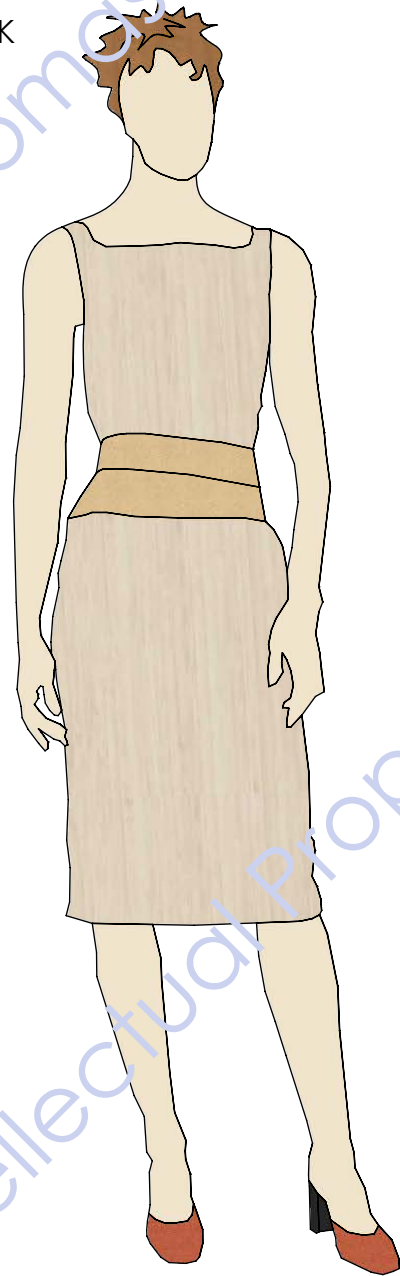

DEPICTING SAMPLES THAT ARE  
18" WIDE BY 30" TALL X 3/4" THICK

Back

CAN APPLY A GRAPHIC HERE IF DESIRED

SPECIAL "SEMI-HOURLASS"  
SLOTS ALLOW SAMPLES TO  
FLIP FORWARD FOR BETTER  
VIEWING

ACCOMODATES 3/4" SAMPLES

SPECIAL "SEMI-HOURLASS" SLOTS ALLOW SAMPLES TO FLIP FORWARD