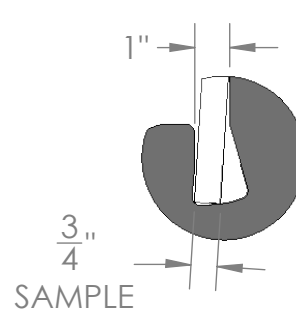

DEPICTING SAMPLES THAT ARE  
18" WIDE BY 30" TALL X 3/4" THICK

Back

CAN APPLY A GRAPHIC HERE IF DESIRED

SPECIAL "SEMI-HOURLASS"  
SLOTS ALLOW SAMPLES TO  
FLIP FORWARD FOR BETTER  
VIEWING

ACCOMODATES 3/4" SAMPLES

SPECIAL "SEMI-HOURLASS" SLOTS ALLOW SAMPLES TO FLIP FORWARD