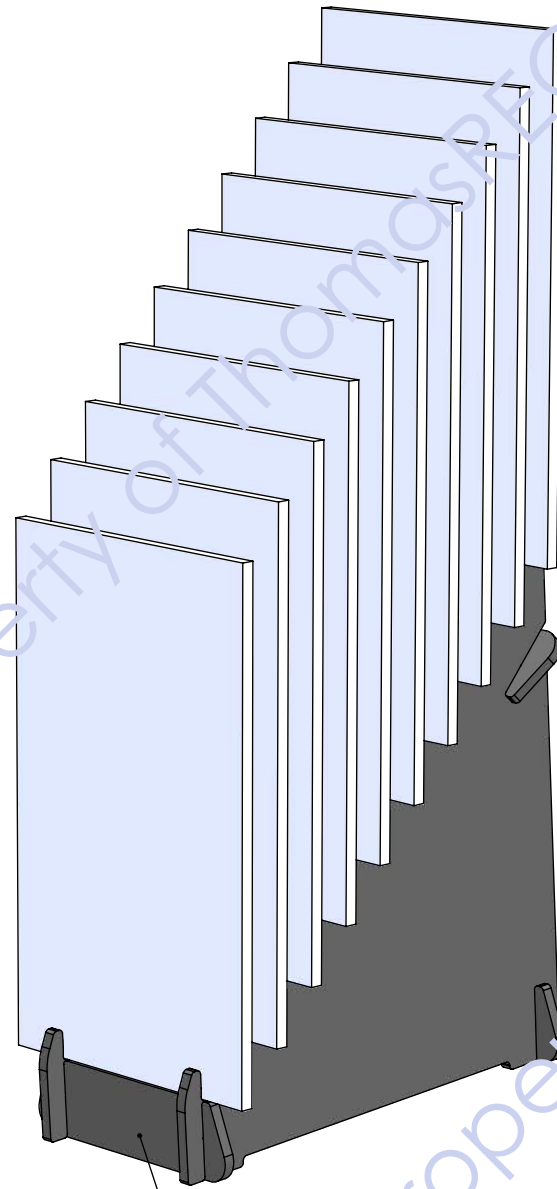

DEPICTING SAMPLES THAT ARE  
18" WIDE BY 30" TALL X 3/4" THICK

Back

CAN APPLY A GRAPHIC HERE IF DESIRED

SPECIAL "SEMI-HOURLASS"  
SLOTS ALLOW SAMPLES TO  
FLIP FORWARD FOR BETTER  
VIEWING

ACCOMODATES 3/4" SAMPLES

SPECIAL "SEMI-HOURLASS" SLOTS ALLOW SAMPLES TO FLIP FORWARD