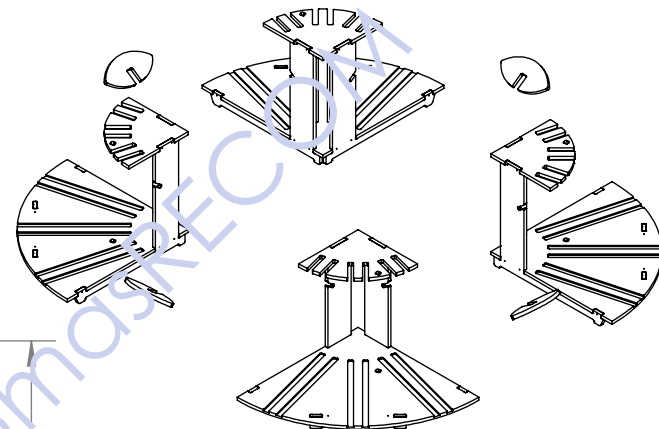

DISPLAY IS BLACK, BOARDS ARE BLACK ON BOTH SIDES

USE ONE SECTION AS A CORNER DISPLAY
 USE (2) SECTIONS AS A WALL DISPLAY
 USE ALL (4) AS A FULL CIRCLE DISPLAY

(4) SECTIONS
 MAKE A FULL
 CIRCLE DISPLAY

CONNECTOR (4X)

PRINTED SIGNS

METAL CHANNELS

3/4" STEEL TUBING

TOP VIEW

DTS
PRINTED
PVC

PLASTIC CAP HERE

18.375

WELD SOME
KIND OF
STOP HERE
OR BEND A
TAB

46.500

18.375

3/4"
SQUARE
TUBE

18.375