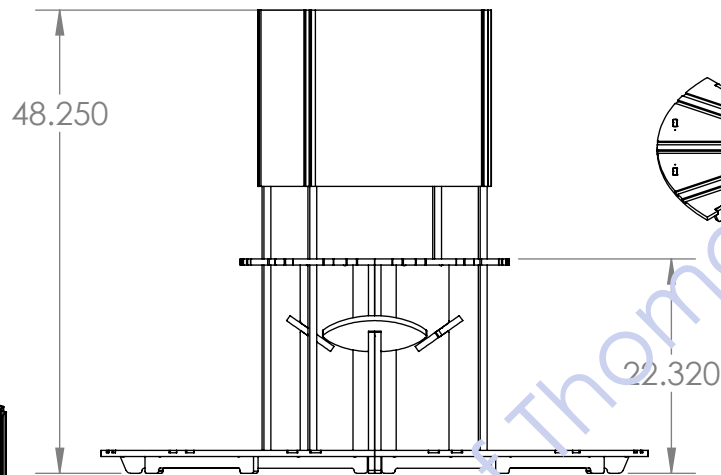

DISPLAY IS BLACK, BOARDS ARE BLACK ON BOTH SIDES

USE ONE SECTION AS A CORNER DISPLAY
 USE (2) SECTIONS AS A WALL DISPLAY
 USE ALL (4) AS A FULL CIRCLE DISPLAY

(4) SECTIONS
 MAKE A FULL
 CIRCLE DISPLAY

CONNECTOR (4X)

PRINTED SIGNS

METAL CHANNELS

3/4" STEEL TUBING

TOP VIEW

DTS
PRINTED
PVC

PLASTIC CAP HERE

18.375

WELD SOME
KIND OF
STOP HERE
OR BEND A
TAB

46.500

18.375

3/4"
SQUARE
TUBE

18.375