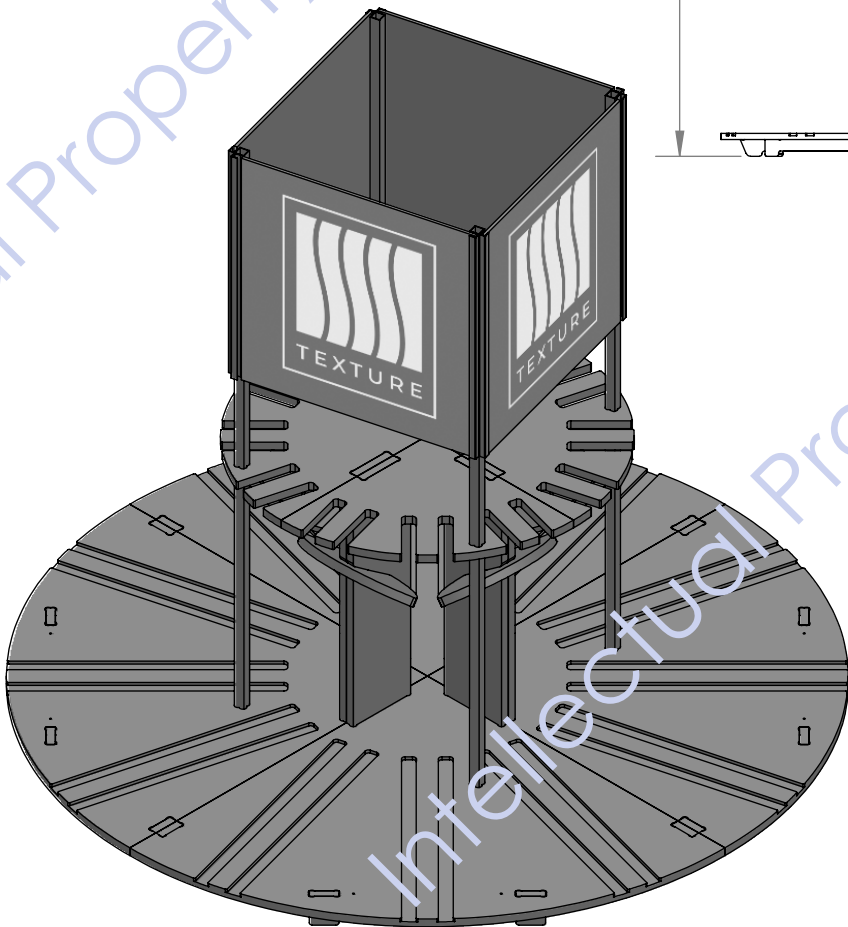

DISPLAY IS BLACK, BOARDS ARE BLACK ON BOTH SIDES

USE ONE SECTION AS A CORNER DISPLAY
 USE (2) SECTIONS AS A WALL DISPLAY
 USE ALL (4) AS A FULL CIRCLE DISPLAY

(4) SECTIONS
 MAKE A FULL
 CIRCLE DISPLAY

CONNECTOR (4X)

PRINTED SIGNS

METAL CHANNELS

3/4" STEEL TUBING

TOP VIEW

DTS
PRINTED
PVC

PLASTIC CAP HERE

18.375

WELD SOME
KIND OF
STOP HERE
OR BEND A
TAB

46.500

18.375

3/4"
SQUARE
TUBE

18.375