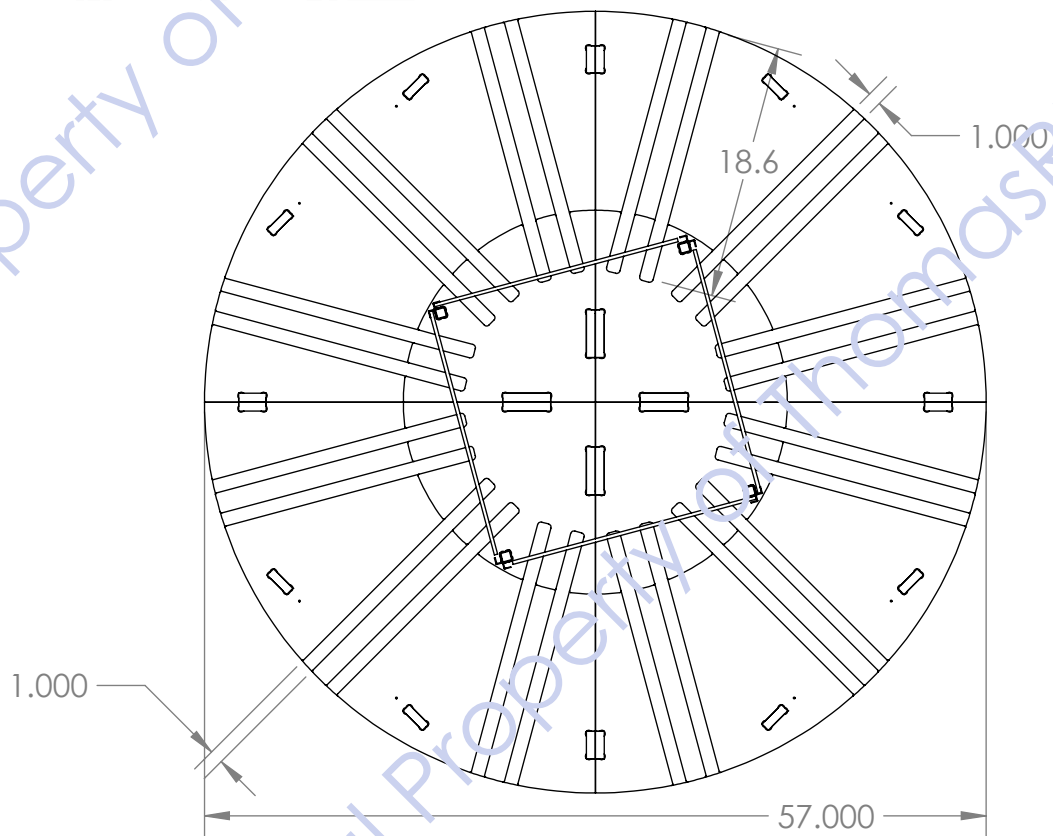

DISPLAY IS BLACK, BOARDS ARE BLACK ON BOTH SIDES

USE ONE SECTION AS A CORNER DISPLAY
 USE (2) SECTIONS AS A WALL DISPLAY
 USE ALL (4) AS A FULL CIRCLE DISPLAY

(4) SECTIONS
 MAKE A FULL
 CIRCLE DISPLAY

CONNECTOR (4X)

PRINTED SIGNS

METAL CHANNELS

3/4" STEEL TUBING

TOP VIEW

DTS
PRINTED
PVC

PLASTIC CAP HERE

18.375

WELD SOME
KIND OF
STOP HERE
OR BEND A
TAB

46.500

18.375

3/4"
SQUARE
TUBE

18.375