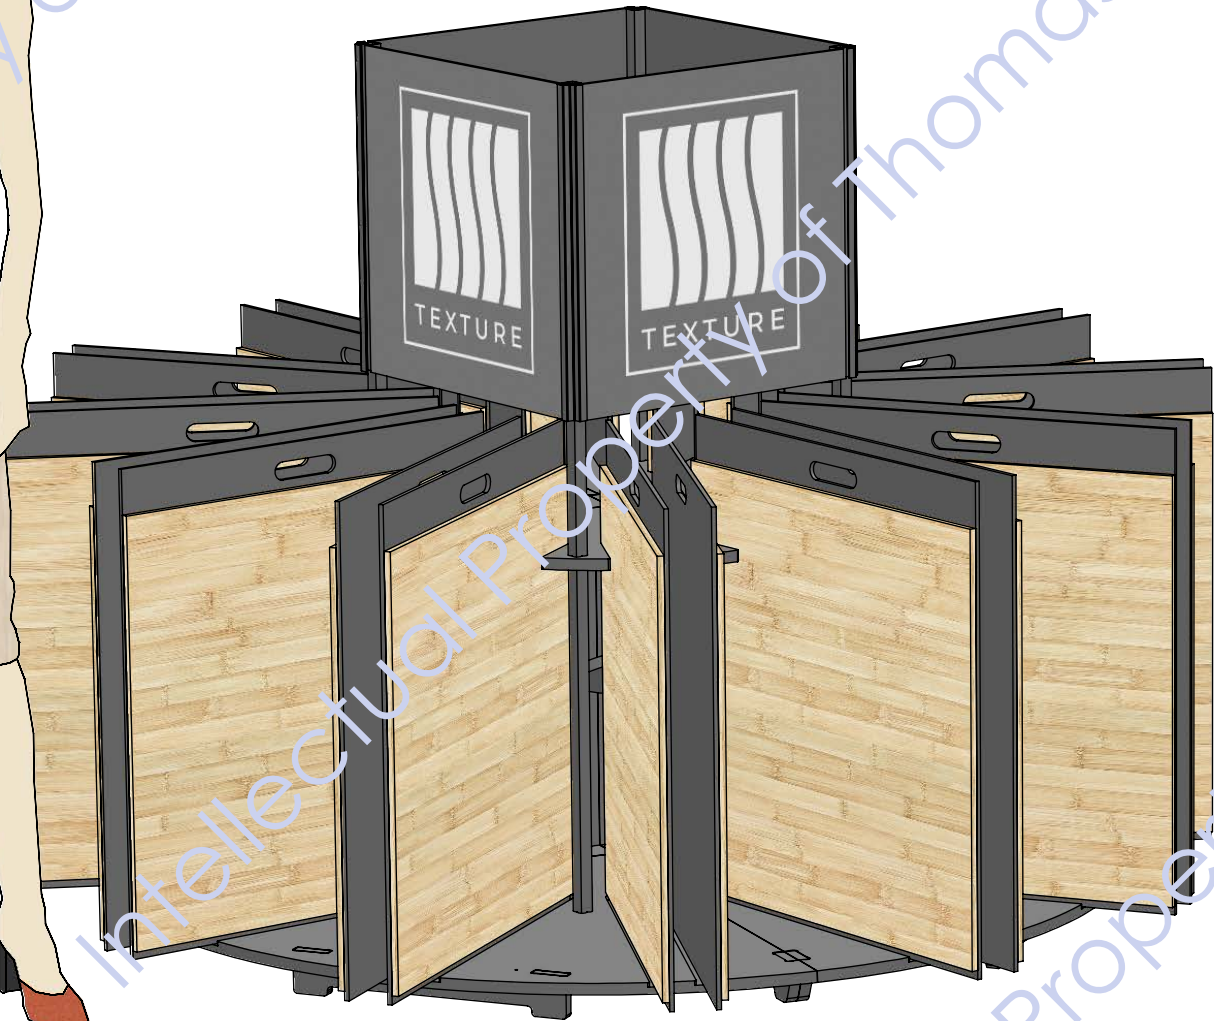

DISPLAY IS BLACK, BOARDS ARE BLACK ON BOTH SIDES

USE ONE SECTION AS A CORNER DISPLAY
 USE (2) SECTIONS AS A WALL DISPLAY
 USE ALL (4) AS A FULL CIRCLE DISPLAY

(4) SECTIONS
 MAKE A FULL
 CIRCLE DISPLAY

CONNECTOR (4X)

PRINTED SIGNS

METAL CHANNELS

3/4" STEEL TUBING

TOP VIEW

DTS
PRINTED
PVC

PLASTIC CAP HERE

18.375

WELD SOME
KIND OF
STOP HERE
OR BEND A
TAB

46.500

18.375

3/4"
SQUARE
TUBE

18.375