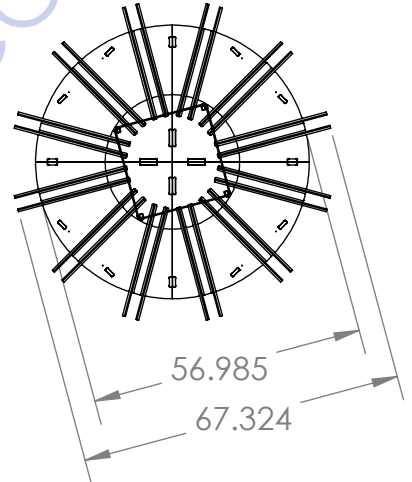

DISPLAY IS BLACK, BOARDS ARE BLACK ON BOTH SIDES

USE ONE SECTION AS A CORNER DISPLAY
 USE (2) SECTIONS AS A WALL DISPLAY
 USE ALL (4) AS A FULL CIRCLE DISPLAY

(4) SECTIONS
 MAKE A FULL
 CIRCLE DISPLAY

CONNECTOR (4X)

PRINTED SIGNS

METAL CHANNELS

3/4" STEEL TUBING

TOP VIEW

DTS
PRINTED
PVC

PLASTIC CAP HERE

18.375

WELD SOME
KIND OF
STOP HERE
OR BEND A
TAB

46.500

18.375

3/4"
SQUARE
TUBE

18.375