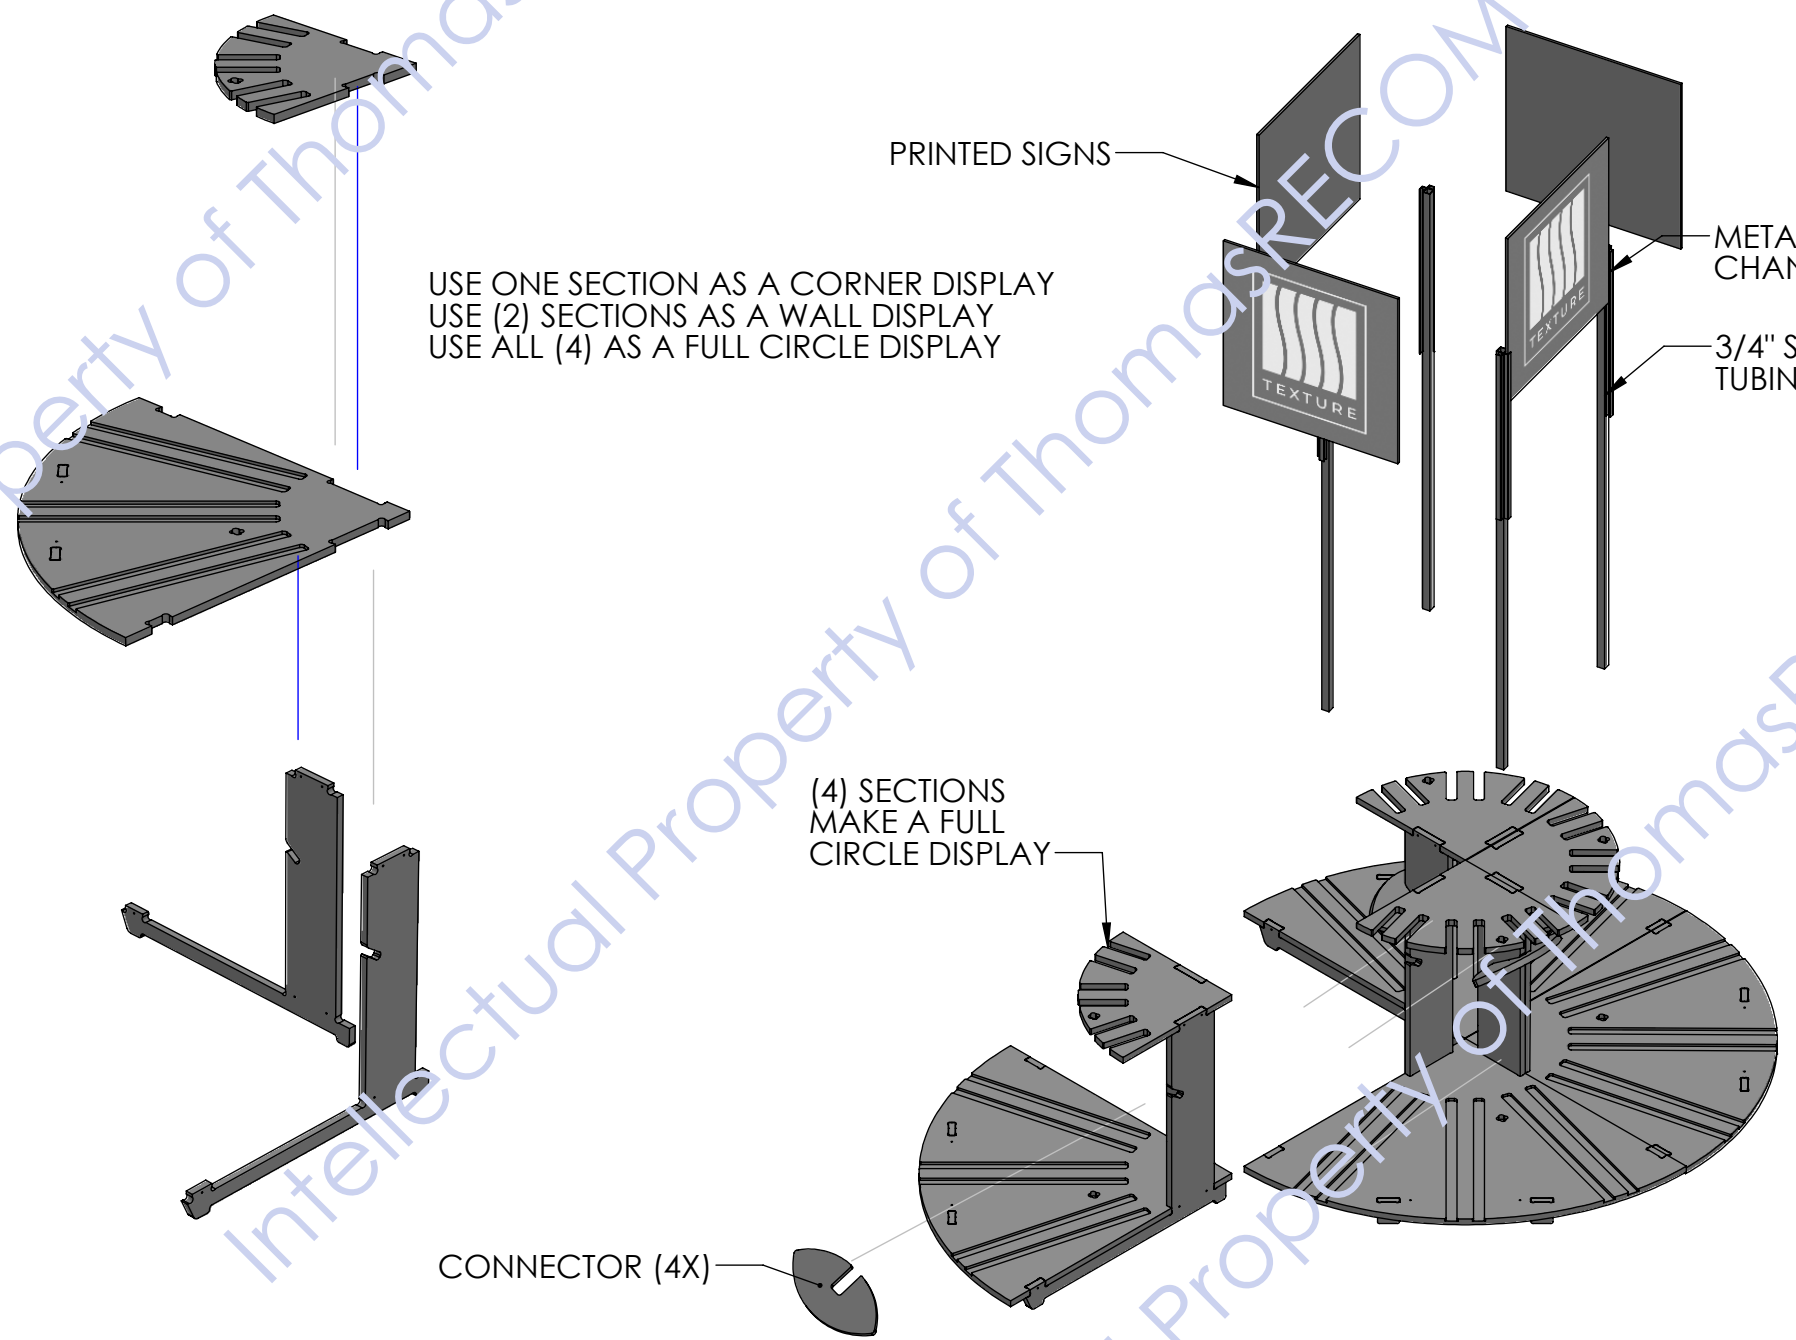

DISPLAY IS BLACK, BOARDS ARE BLACK ON BOTH SIDES

USE ONE SECTION AS A CORNER DISPLAY
 USE (2) SECTIONS AS A WALL DISPLAY
 USE ALL (4) AS A FULL CIRCLE DISPLAY

(4) SECTIONS
 MAKE A FULL
 CIRCLE DISPLAY

CONNECTOR (4X)

PRINTED SIGNS

METAL CHANNELS

3/4" STEEL TUBING

TOP VIEW

DTS
PRINTED
PVC

PLASTIC CAP HERE

18.375

WELD SOME
KIND OF
STOP HERE
OR BEND A
TAB

46.500

18.375

3/4"
SQUARE
TUBE

18.375