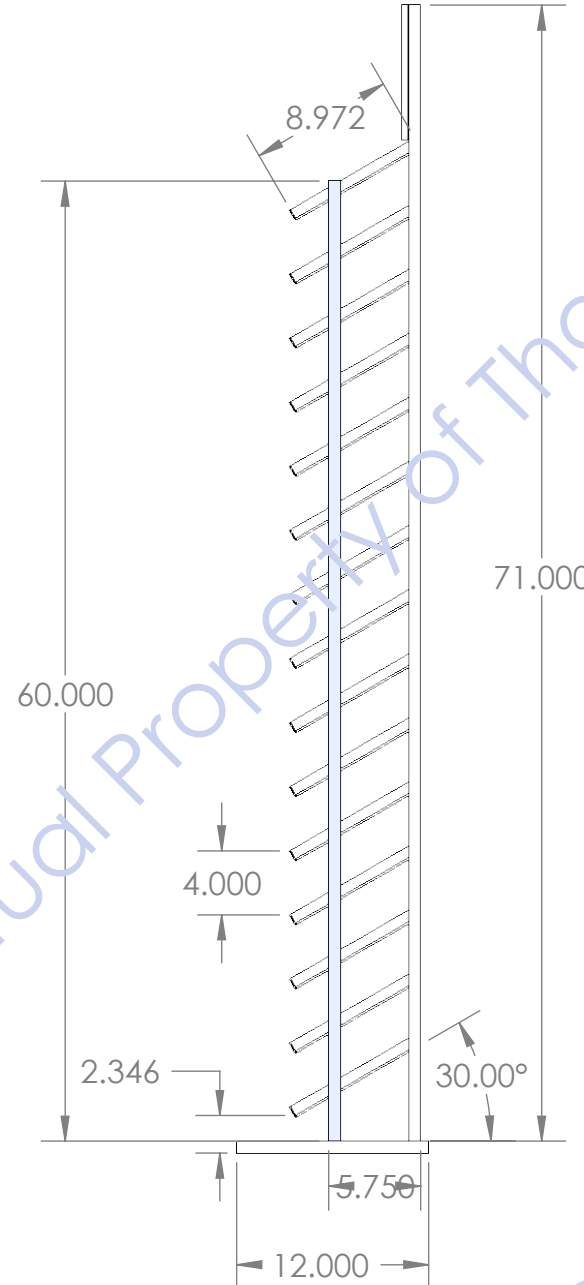

Back

ALL WHITE DISPLAY

TO DISPLAY
8X16X1" SAMPLES

APPLY DECAL

SHEET METAL
SHELVES

STEEL TUBE
STRUCTURE
(3/4")

RECEIVER CHANNELS

DROP-IN SIGN