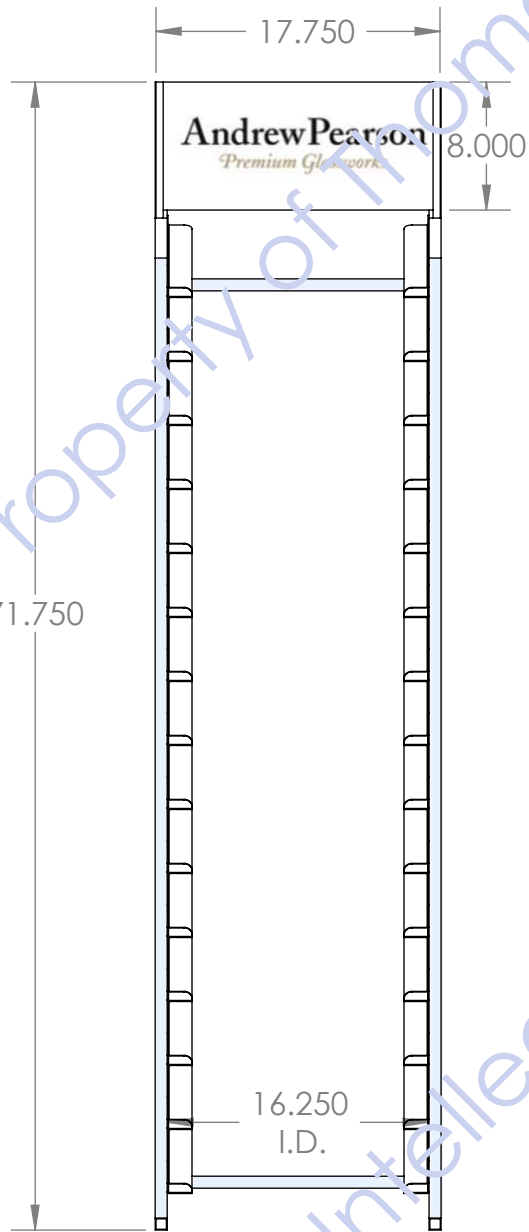

Back

ALL WHITE DISPLAY

TO DISPLAY
8X16X1" SAMPLES

APPLY DECAL

SHEET METAL
SHELVES

STEEL TUBE
STRUCTURE
(3/4")

RECEIVER CHANNELS

DROP-IN SIGN