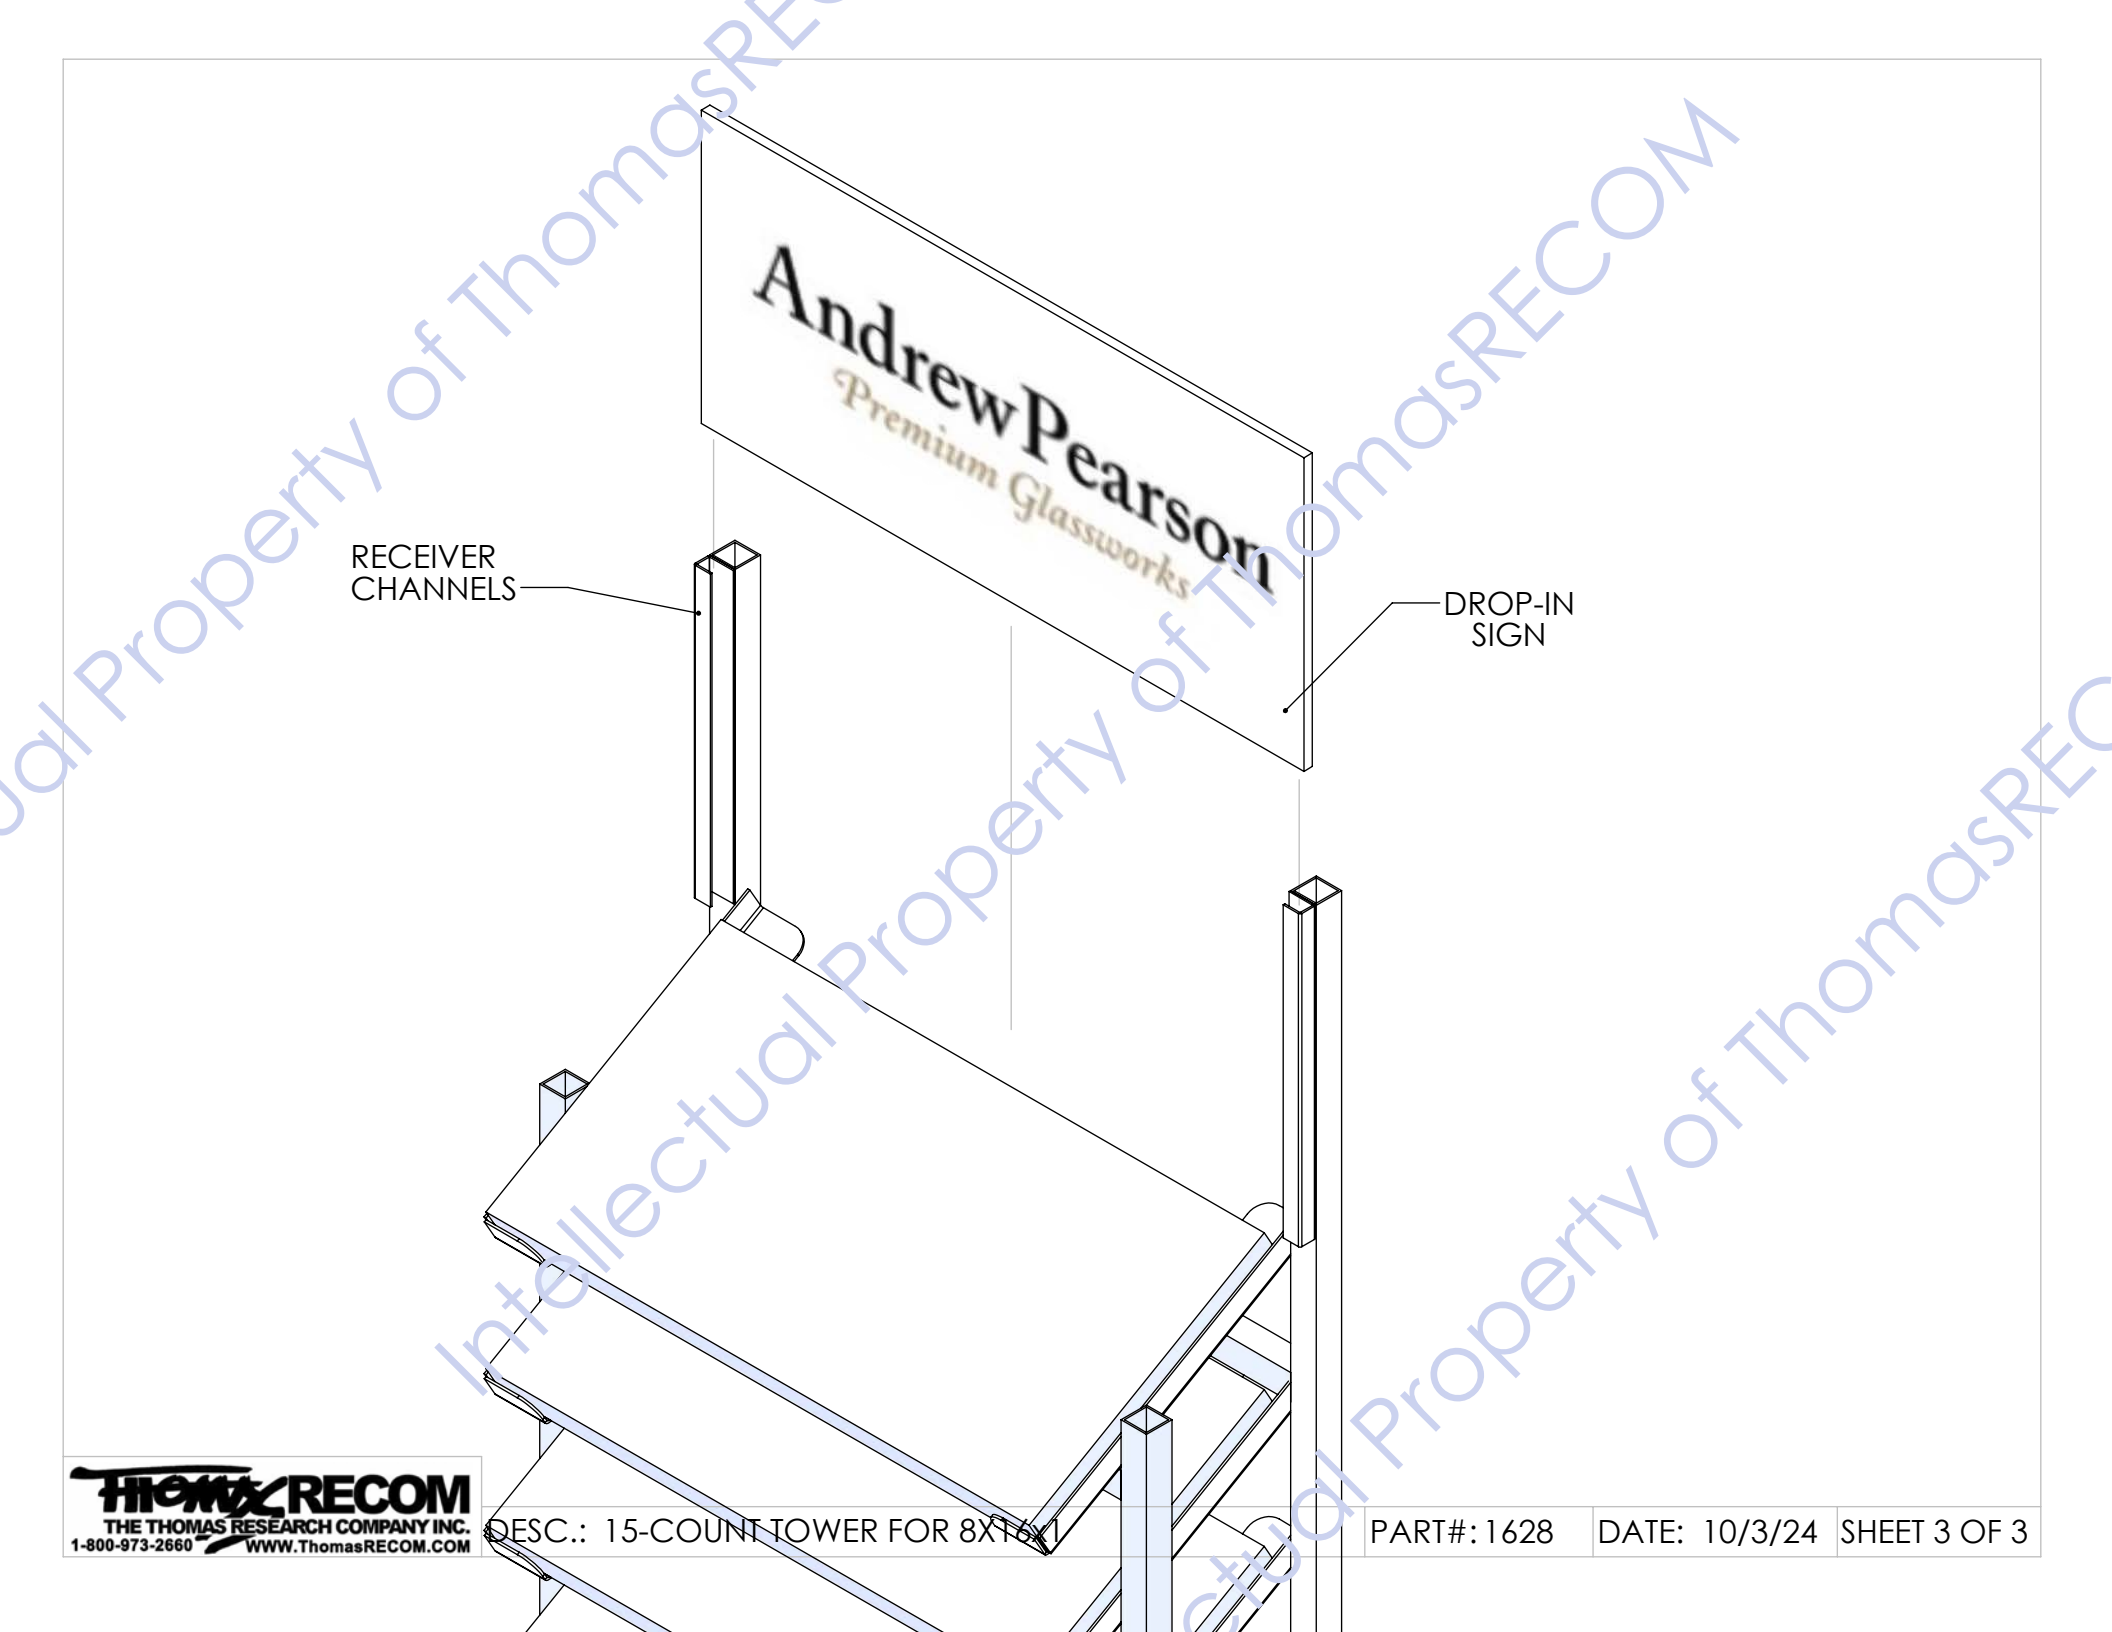

Back

ALL WHITE DISPLAY

TO DISPLAY
8X16X1" SAMPLES

APPLY DECAL

SHEET METAL
SHELVES

STEEL TUBE
STRUCTURE
(3/4")

RECEIVER CHANNELS

DROP-IN SIGN