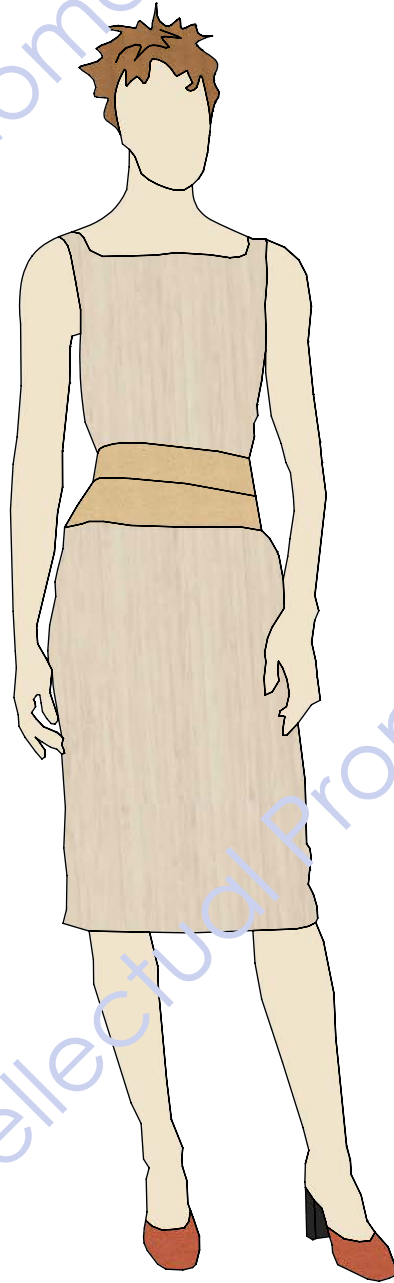

DEPICTING SAMPLES THAT ARE
24" WIDE BY 32" TALL X 3/4" THICK

Back

SPECIAL "SEMI-HOURLASS"
SLOTS ALLOW SAMPLES TO
FLIP FORWARD FOR BETTER
VIEWING

CAN APPLY A GRAPHIC HERE IF DESIRED

DESC.: 12-CFS W/7/8" SLOTS

PART#: 1521

DATE: 1-4-24

SHEET 1 OF 3

ACCOMMODATES 3/4" SAMPLES

SPECIAL "SEMI-HOURLASS" SLOTS ALLOW SAMPLES TO FLIP FORWARD