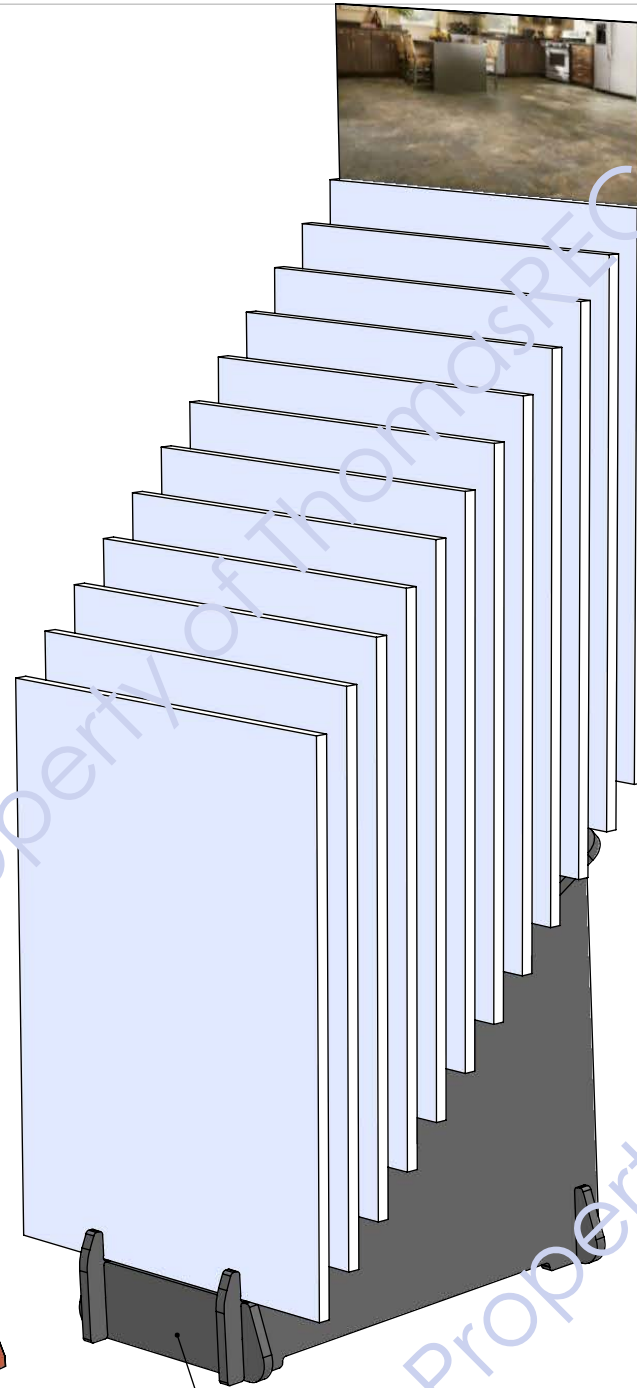

DEPICTING SAMPLES THAT ARE
24" WIDE BY 32" TALL X 3/4" THICK

Back

SPECIAL "SEMI-HOURLASS"
SLOTS ALLOW SAMPLES TO
FLIP FORWARD FOR BETTER
VIEWING

CAN APPLY A GRAPHIC HERE IF DESIRED

DESC.: 12-CFS W/7/8" SLOTS

PART#: 1521

DATE: 1-4-24

SHEET 1 OF 3

ACCOMMODATES 3/4" SAMPLES

SPECIAL "SEMI-HOURLASS" SLOTS ALLOW SAMPLES TO FLIP FORWARD