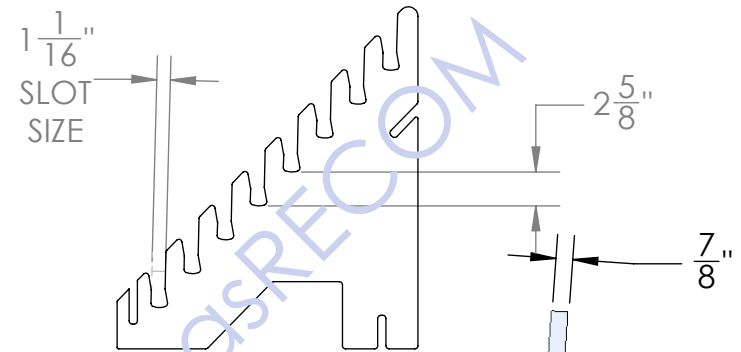

Back

"SLIP TOGETHER"
ASSEMBLY
(NO TOOLS
REQUIRED)

GRAPHIC
T.B.D.

"SLIP TOGETHER"
ASSEMBLY
(NO TOOLS
REQUIRED)

5/8" THICK BLACK MDF
WITH BLACK PAINTED
EDGES

"HOURLASS" SLOTS
ALLOW CUSTOMER TO "FLIP" SAMPLES
FOR VIEWING.

1 $\frac{1}{16}$ "

HARBOR SPRINGS

- 100% Waterproof
- Luxury Vinyl Plank
- 7.0 mil Thick
- Large Format (9.13" x 60")

- GREENGUARD GOLD Certified - low-emitting VOC & contributes
- CeramGlaz UV Cured Urethane Finish - scratch, stain, scuff & fade resistance

7 ¹/₈"

12 ³/₄"

15 ¹/₂"

LITHO ON FRONT T.B.D.