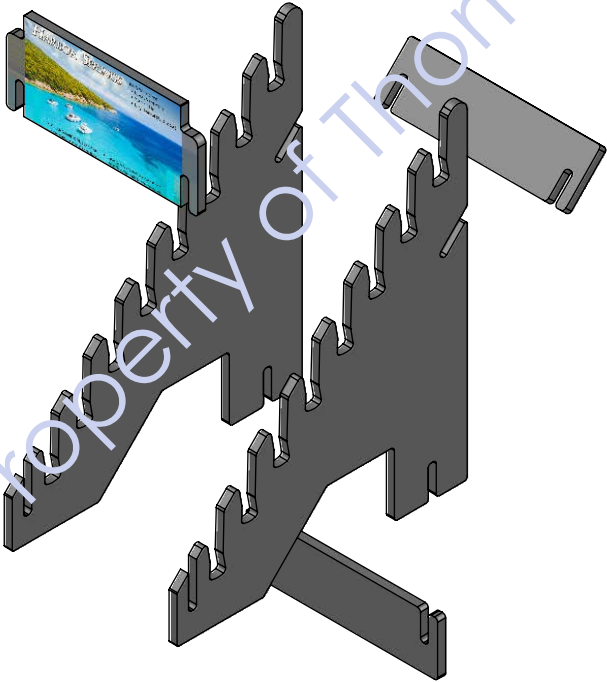

Back

"SLIP TOGETHER"
ASSEMBLY
(NO TOOLS
REQUIRED)

GRAPHIC
T.B.D.

"SLIP TOGETHER"
ASSEMBLY
(NO TOOLS
REQUIRED)

5/8" THICK BLACK MDF
WITH BLACK PAINTED
EDGES

"HOURLASS" SLOTS
ALLOW CUSTOMER TO "FLIP" SAMPLES
FOR VIEWING.

1 $\frac{1}{16}$ "

HARBOR SPRINGS

- 100% Waterproof
- Luxury Vinyl Plank
- 7.0 mil Thick
- Large Format (9.13" x 60")

- GREENGUARD GOLD Certified - low-emitting VOC & contributes
- CeramGlaz UV Cured Urethane Finish - scratch, stain, scuff & fade resistance

7 ¹/₈"

12 ³/₄"

15 ¹/₂"

LITHO ON FRONT T.B.D.