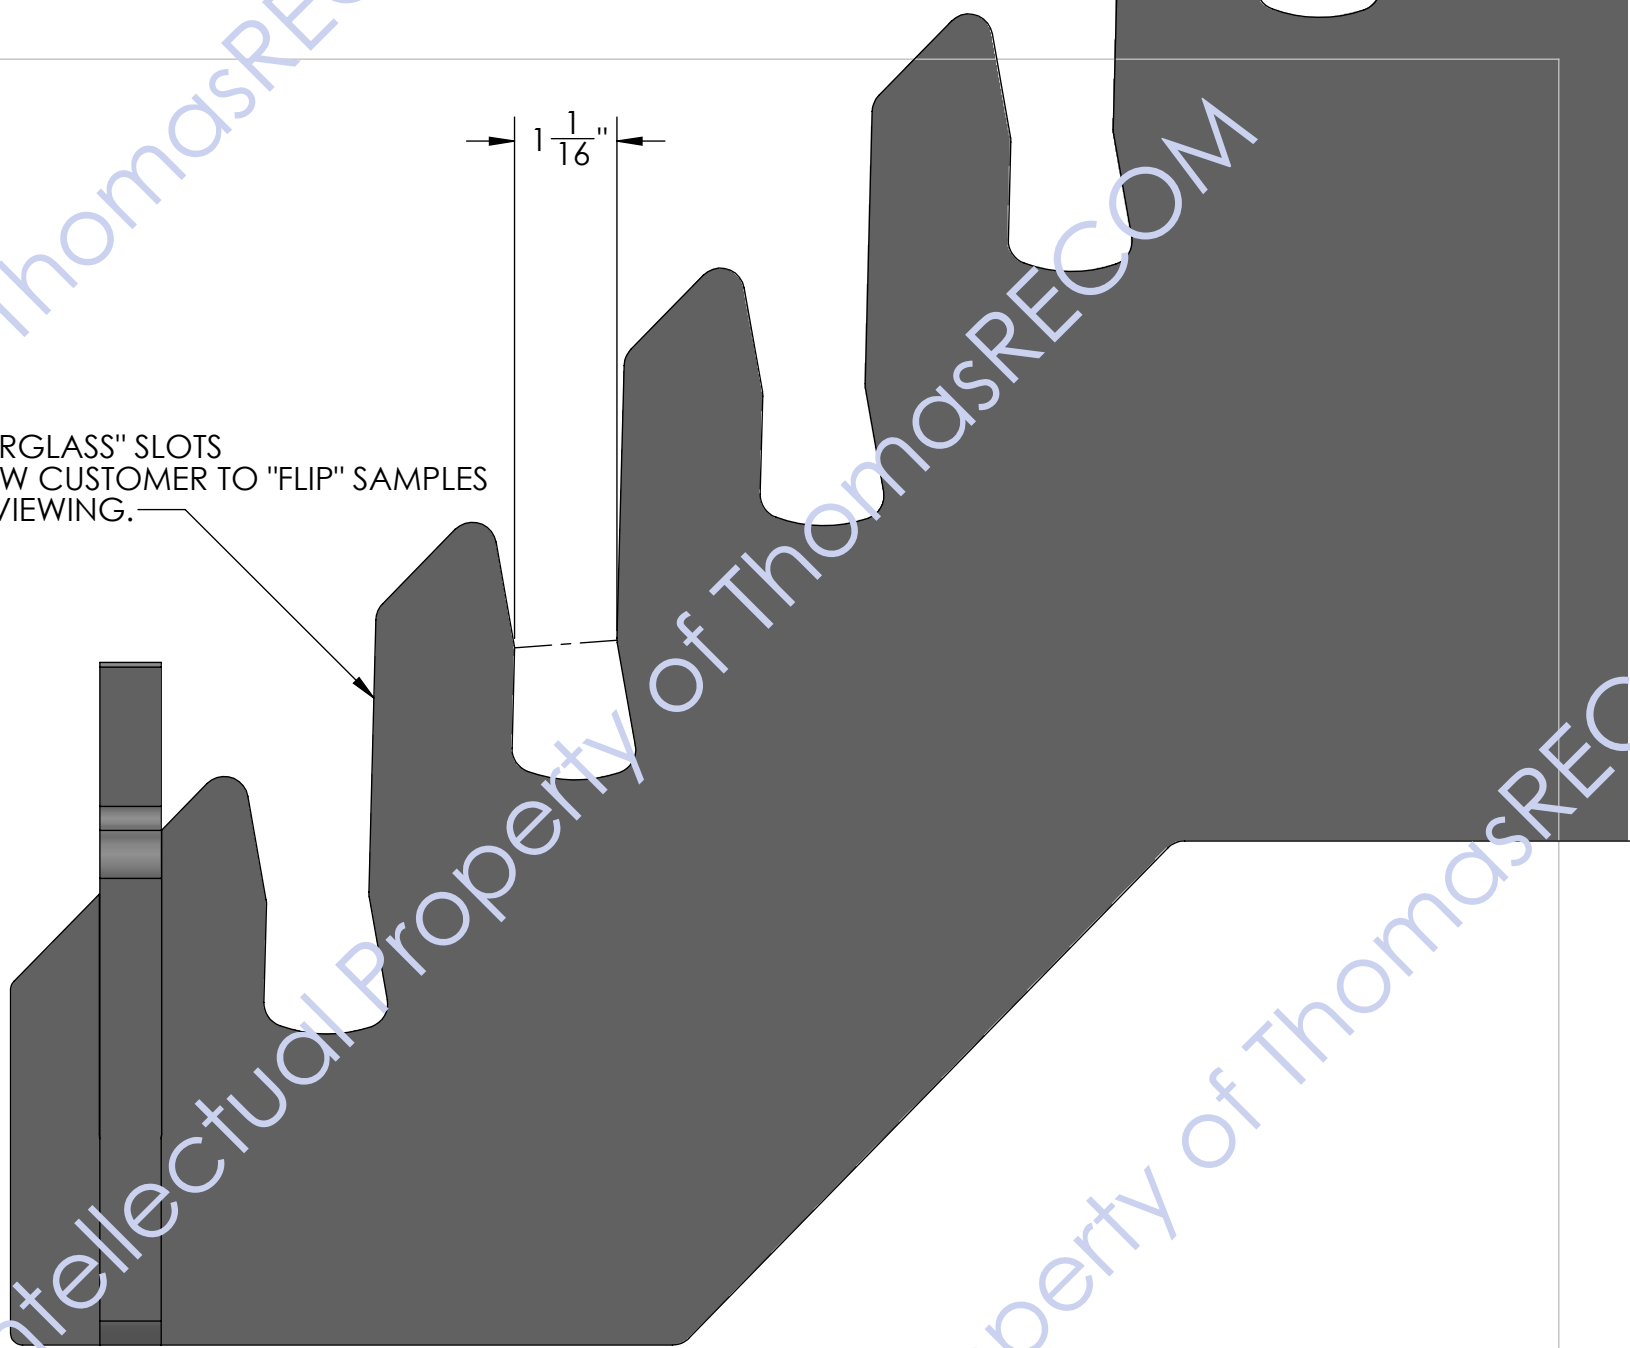

Back

"SLIP TOGETHER"
ASSEMBLY
(NO TOOLS
REQUIRED)

GRAPHIC
T.B.D.

"SLIP TOGETHER"
ASSEMBLY
(NO TOOLS
REQUIRED)

5/8" THICK BLACK MDF
WITH BLACK PAINTED
EDGES

"HOURLASS" SLOTS
ALLOW CUSTOMER TO "FLIP" SAMPLES
FOR VIEWING.

1 $\frac{1}{16}$ "

HARBOR SPRINGS

- 100% Waterproof
- Luxury Vinyl Plank
- 7.0 mil Thick
- Large Format (9.13" x 60")

- GREENGUARD GOLD Certified - low-emitting VOC & contributes
- CeramGlaz UV Cured Urethane Finish - scratch, stain, scuff & fade resistance

7 ¹/₈"

12 ³/₄"

15 ¹/₂"

LITHO ON FRONT T.B.D.