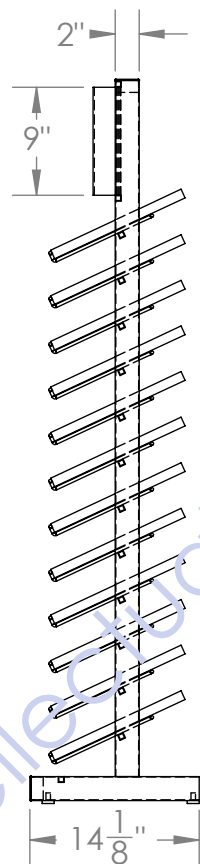

BLACK WRINKLE FINISH
ALL STEEL CONSTRUCTION
PLASTIC LEVELOR GLIDES
12 SHELVES
FULLY WELDED
MAX SAMPLE SIZE 12" X 24" X 2 CM THICK

DETAIL OF SAMPLE "RESTS"/"ARMS"

SAMPLE
RESTS

PLASTIC HEADER SIGN

MSI

Making Dream Surfaces Attainable