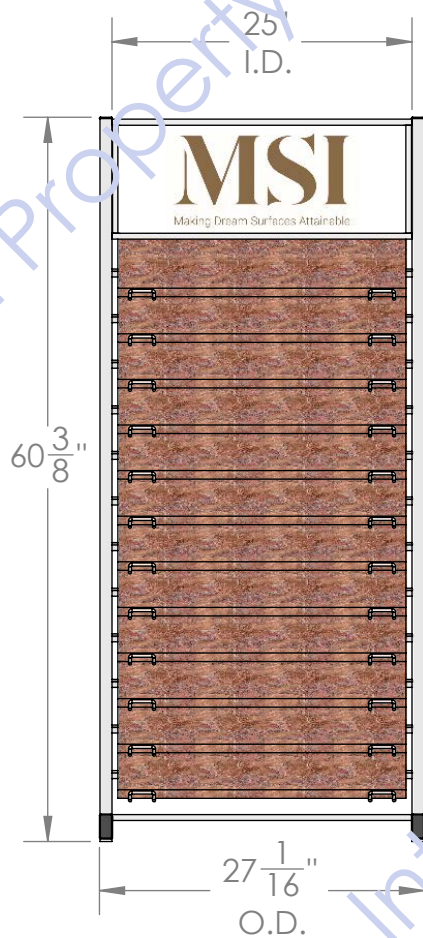

BLACK WRINKLE FINISH
ALL STEEL CONSTRUCTION
PLASTIC LEVELOR GLIDES
12 SHELVES
FULLY WELDED
MAX SAMPLE SIZE 12" X 24" X 2 CM THICK

DETAIL OF SAMPLE "RESTS"/"ARMS"

SAMPLE
RESTS

PLASTIC HEADER SIGN

MSI

Making Dream Surfaces Attainable