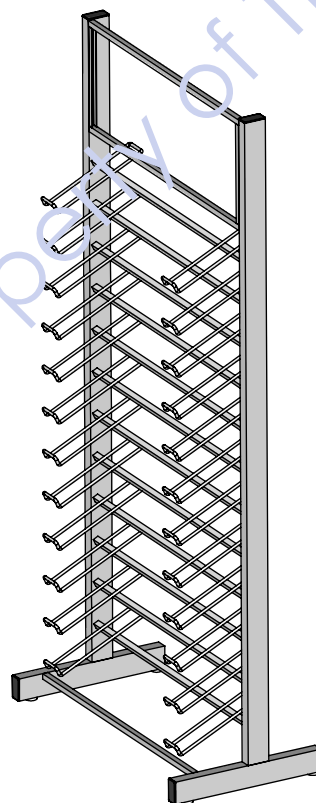

BLACK WRINKLE FINISH
ALL STEEL CONSTRUCTION
PLASTIC LEVELOR GLIDES
12 SHELVES
FULLY WELDED
MAX SAMPLE SIZE 12" X 24" X 2 CM THICK

DETAIL OF SAMPLE "RESTS"/"ARMS"

SAMPLE
RESTS

PLASTIC HEADER SIGN

MSI

Making Dream Surfaces Attainable