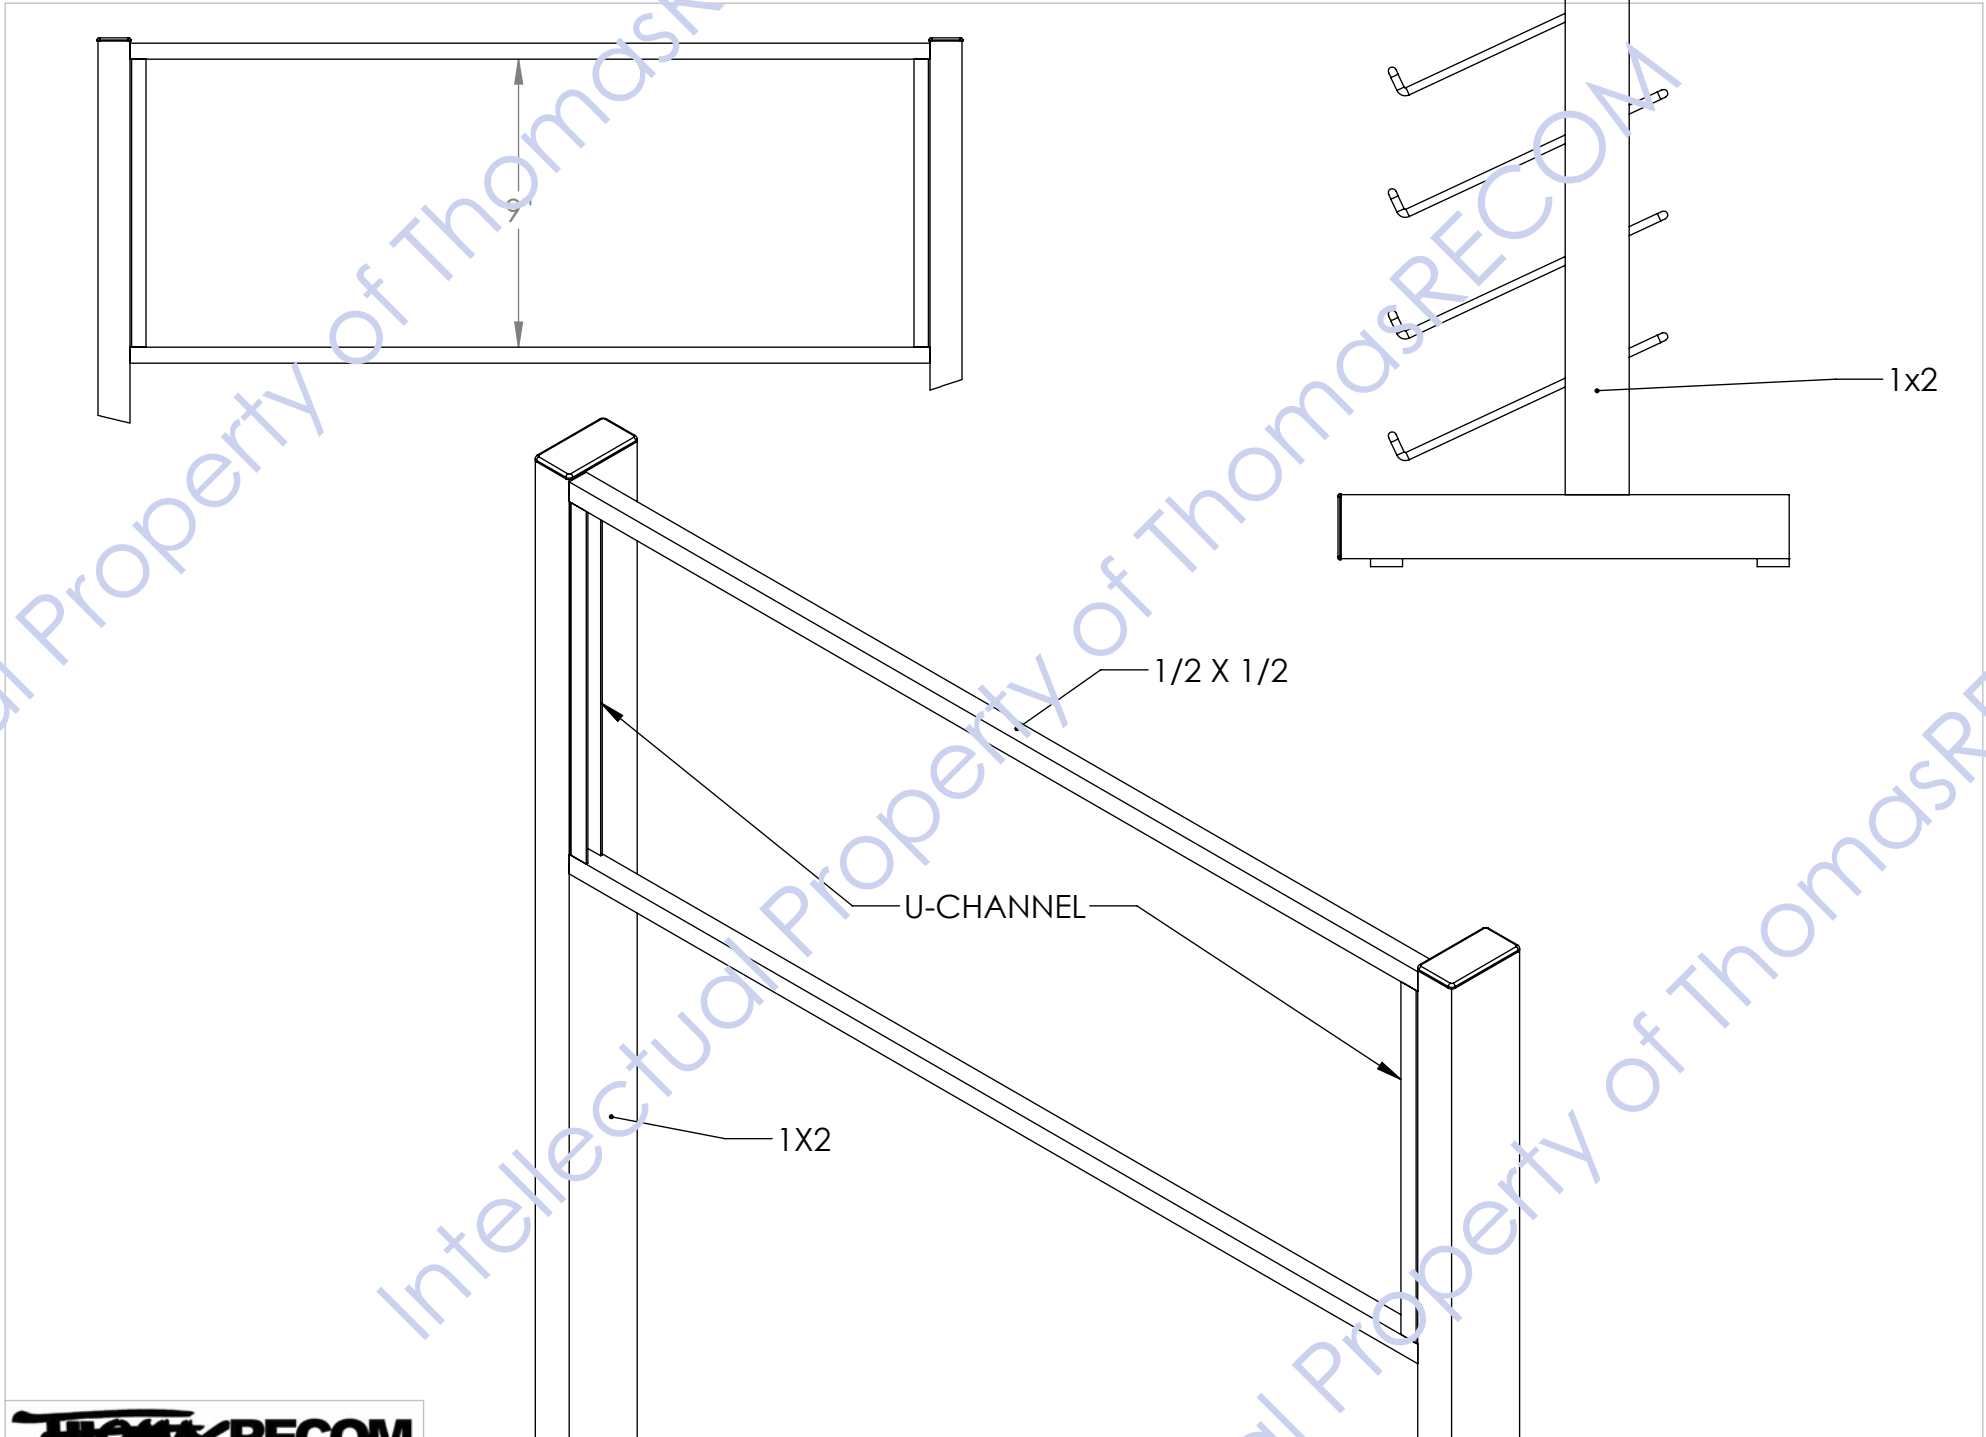

BLACK WRINKLE FINISH
ALL STEEL CONSTRUCTION
PLASTIC LEVELOR GLIDES
12 SHELVES
FULLY WELDED
MAX SAMPLE SIZE 12" X 24" X 2 CM THICK

DETAIL OF SAMPLE "RESTS"/"ARMS"

SAMPLE
RESTS

PLASTIC HEADER SIGN

MSI

Making Dream Surfaces Attainable