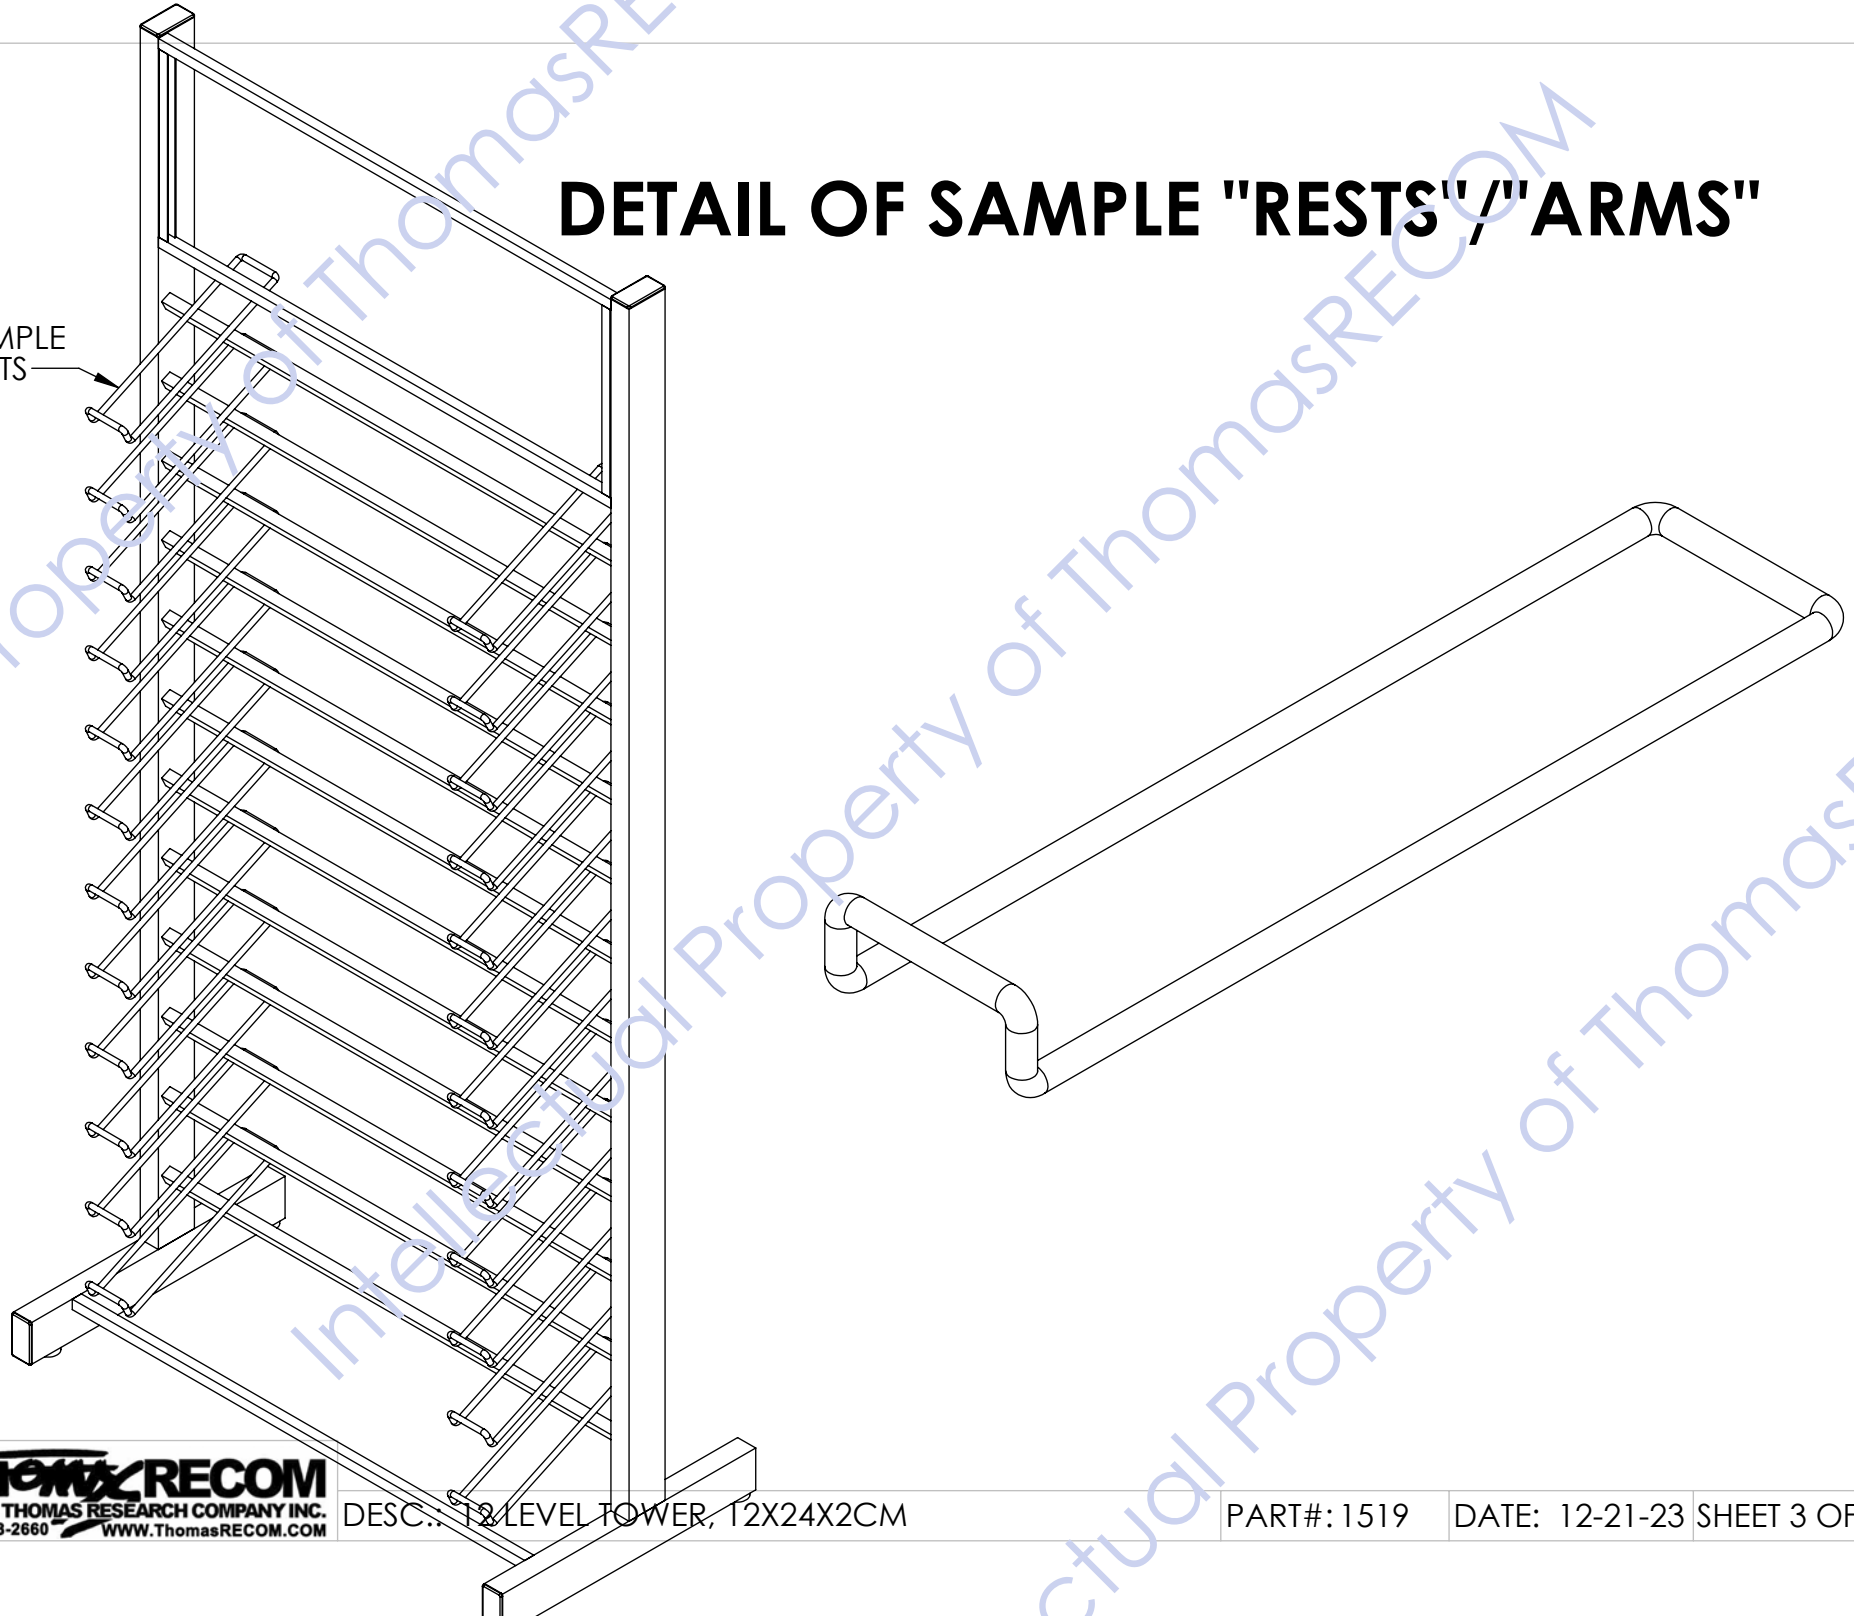

BLACK WRINKLE FINISH
ALL STEEL CONSTRUCTION
PLASTIC LEVELOR GLIDES
12 SHELVES
FULLY WELDED
MAX SAMPLE SIZE 12" X 24" X 2 CM THICK

DETAIL OF SAMPLE "RESTS"/"ARMS"

SAMPLE
RESTS

PLASTIC HEADER SIGN

MSI

Making Dream Surfaces Attainable