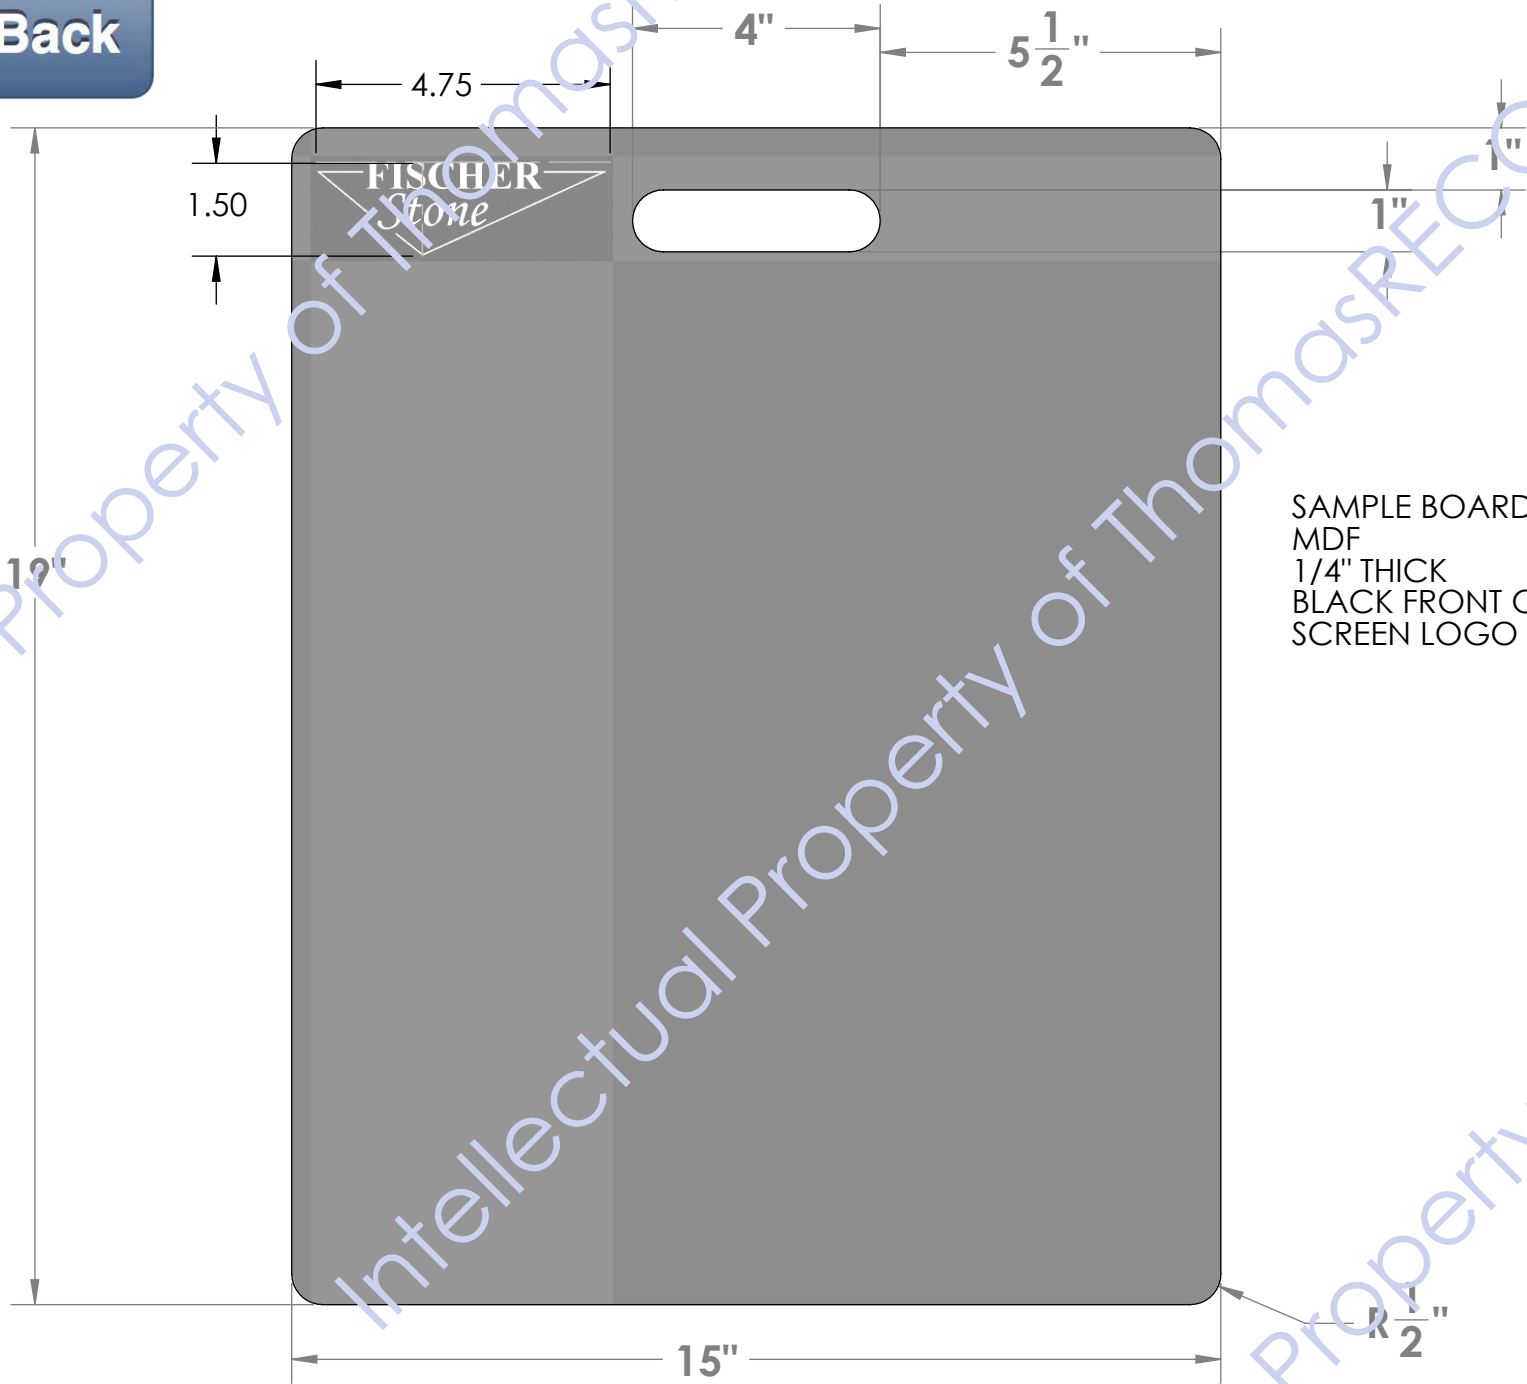

Back

SAMPLE BOARD
MDF
1/4" THICK
BLACK FRONT ONLY
SCREEN LOGO IN WHITE INK UPPER LEFT