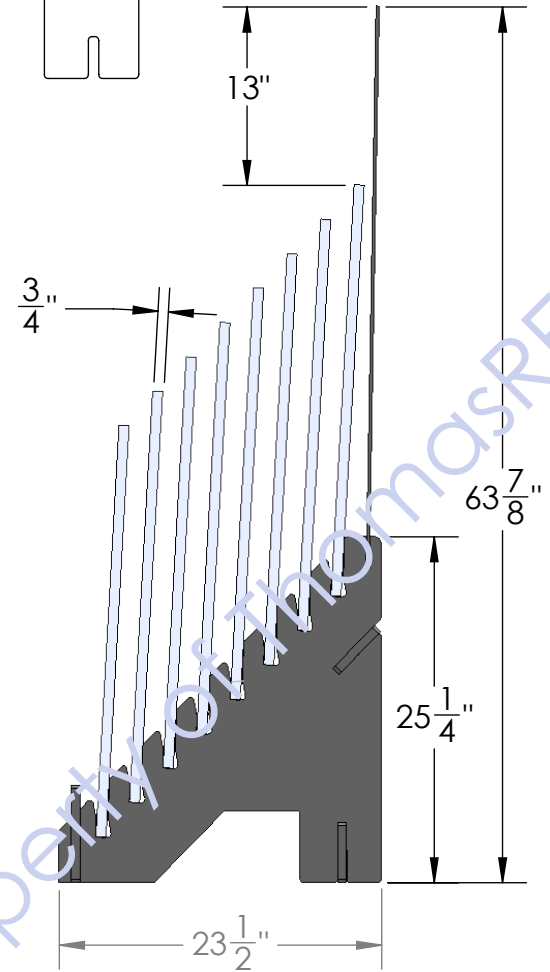

"SLIP TOGETHER"  
ASSEMBLY  
(NO TOOLS  
REQUIRED)

FRONT GRAPHIC  
T.B.D.

5/8" THICK BLACK MDF  
WITH BLACK PAINTED  
EDGES

"SLIP TOGETHER"  
ASSEMBLY  
(NO TOOLS  
REQUIRED)

"HOURLASS" SLOTS  
ALLOW CUSTOMER TO "FLIP" SAMPLES  
FOR VIEWING.

$\frac{7}{8}$ "

DECAL ON FRONT OR  
SCREEN-PRINT T.B.D.