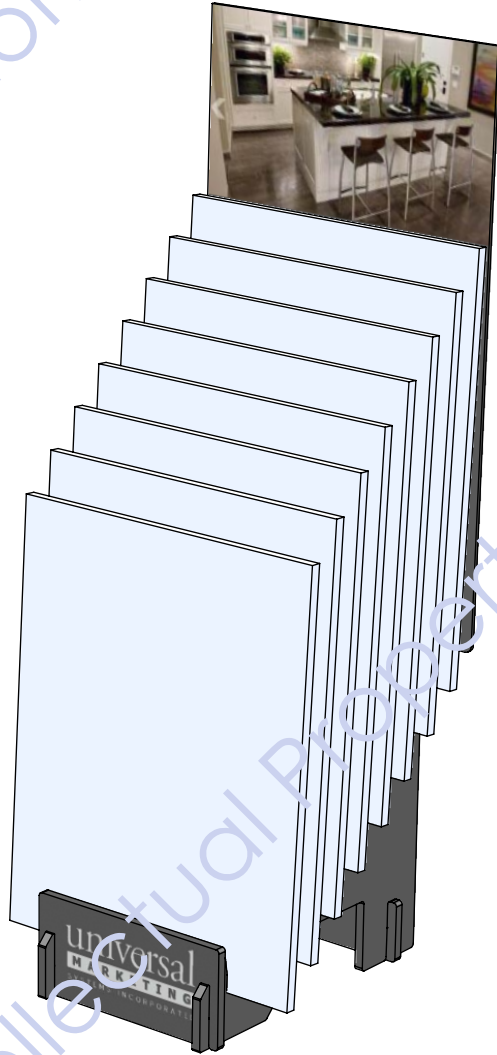

"SLIP TOGETHER"  
ASSEMBLY  
(NO TOOLS  
REQUIRED)

FRONT GRAPHIC  
T.B.D.

5/8" THICK BLACK MDF  
WITH BLACK PAINTED  
EDGES

"SLIP TOGETHER"  
ASSEMBLY  
(NO TOOLS  
REQUIRED)

"HOURLASS" SLOTS  
ALLOW CUSTOMER TO "FLIP" SAMPLES  
FOR VIEWING.

$\frac{7}{8}$ "

DECAL ON FRONT OR  
SCREEN-PRINT T.B.D.