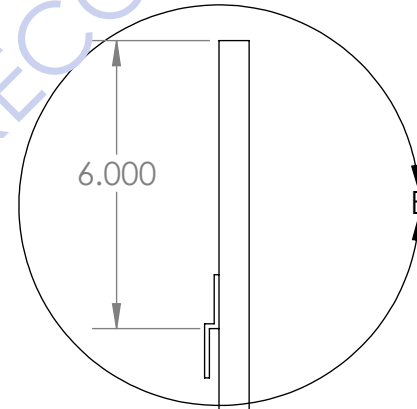

Back

EAGLE CLIP

12.000

24.000

24.000

PAINTED EDGES

6.000

5/8" THICK  
MDF  
PAINTED EDGES  
SEE WORK ORDER  
FOR COLOR

6.000

DETAIL B  
SCALE 1 : 2

INSIDE STOP  
OF CLIP