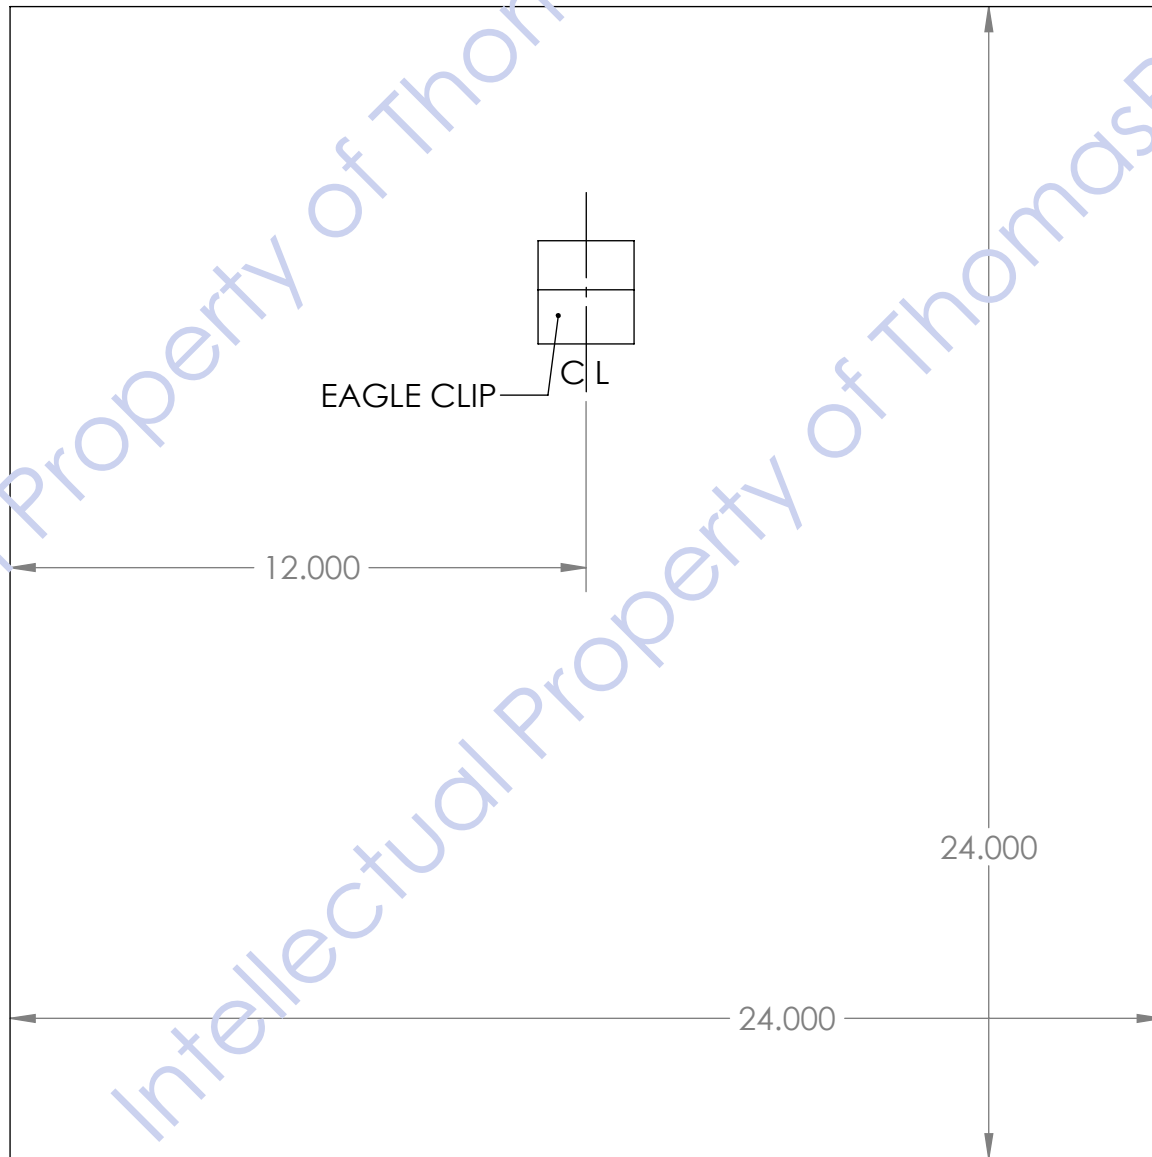

Back

EAGLE CLIP

12.000

24.000

24.000

PAINTED EDGES

6.000

5/8" THICK  
MDF  
PAINTED EDGES  
SEE WORK ORDER  
FOR COLOR

6.000

DETAIL B  
SCALE 1 : 2

INSIDE STOP  
OF CLIP