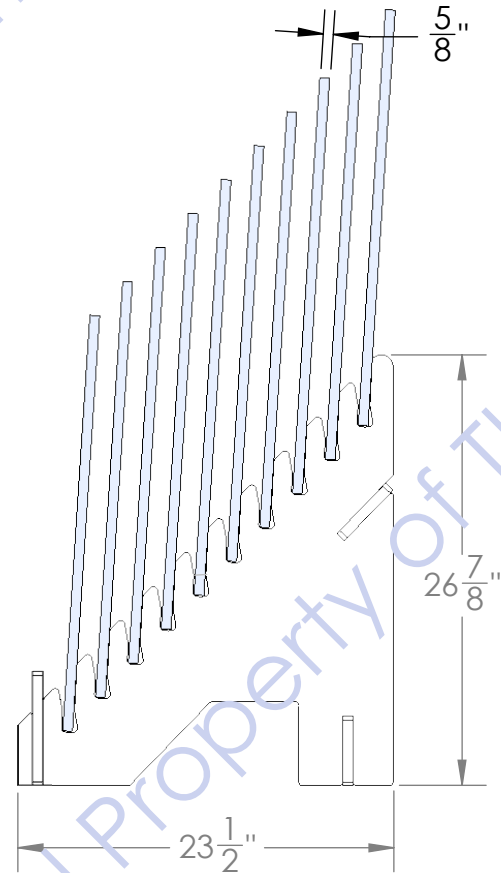

Back

"SLIP TOGETHER"
ASSEMBLY
(NO TOOLS
REQUIRED)

DECAL

5/8" THICK MDF

"SLIP TOGETHER"
ASSEMBLY
(NO TOOLS
REQUIRED)

"HOURLASS" SLOTS
ALLOW CUSTOMER TO "FLIP" SAMPLES
FOR VIEWING.

$\frac{3}{4}$ "

Intellectual Property of ThomasRECOM

11 ³/₄"

7 ¹/₈"

DECAL ON FRONT