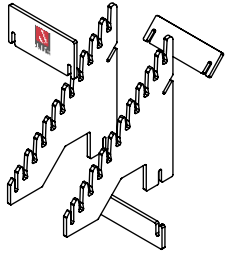

Back

"SLIP TOGETHER"
ASSEMBLY
(NO TOOLS
REQUIRED)

DECAL

5/8" THICK MDF

"SLIP TOGETHER"
ASSEMBLY
(NO TOOLS
REQUIRED)

"HOURLASS" SLOTS
ALLOW CUSTOMER TO "FLIP" SAMPLES
FOR VIEWING.

$\frac{3}{4}$ "

Intellectual Property of ThomasRECOM

11 ³/₄"

7 ¹/₈"

DECAL ON FRONT