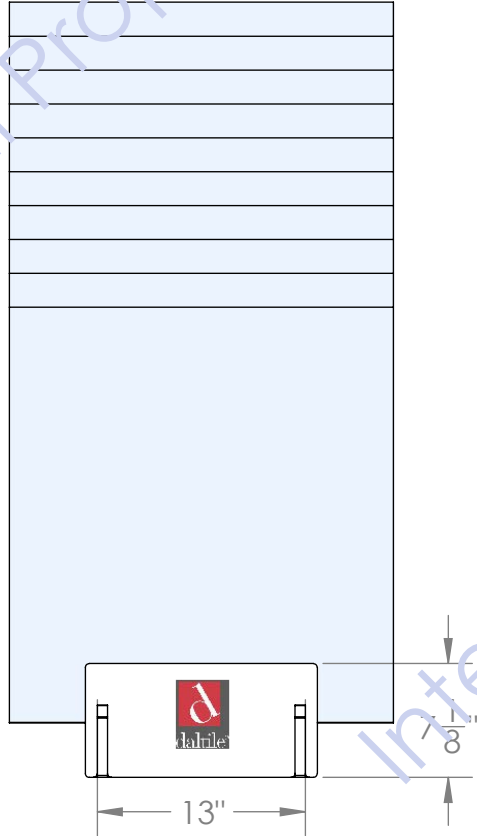

Back

"SLIP TOGETHER"
ASSEMBLY
(NO TOOLS
REQUIRED)

DECAL

5/8" THICK MDF

"SLIP TOGETHER"
ASSEMBLY
(NO TOOLS
REQUIRED)

"HOURLASS" SLOTS
ALLOW CUSTOMER TO "FLIP" SAMPLES
FOR VIEWING.

$\frac{3}{4}$ "

Intellectual Property of ThomasRECOM

11 ³/₄"

7 ¹/₈"

DECAL ON FRONT