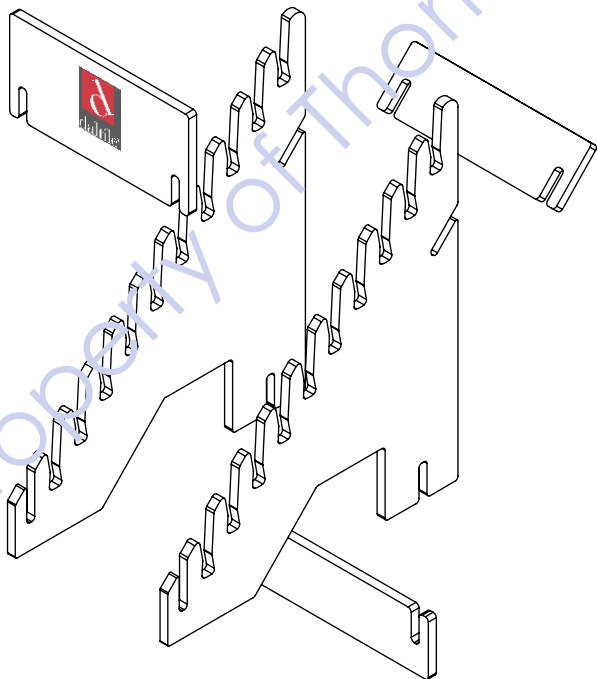

Back

"SLIP TOGETHER"
ASSEMBLY
(NO TOOLS
REQUIRED)

DECAL

5/8" THICK MDF

"SLIP TOGETHER"
ASSEMBLY
(NO TOOLS
REQUIRED)

"HOURLASS" SLOTS
ALLOW CUSTOMER TO "FLIP" SAMPLES
FOR VIEWING.

$\frac{3}{4}$ "

Intellectual Property of ThomasRECOM

11 ³/₄"

7 ¹/₈"

DECAL ON FRONT