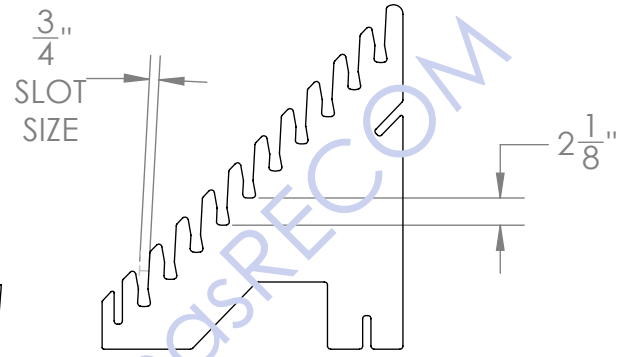

Back

"SLIP TOGETHER"
ASSEMBLY
(NO TOOLS
REQUIRED)

DECAL

5/8" THICK MDF

"SLIP TOGETHER"
ASSEMBLY
(NO TOOLS
REQUIRED)

"HOURLASS" SLOTS
ALLOW CUSTOMER TO "FLIP" SAMPLES
FOR VIEWING.

$\frac{3}{4}$ "

Intellectual Property of ThomasRECOM

11 ³/₄"

7 ¹/₈"

DECAL ON FRONT