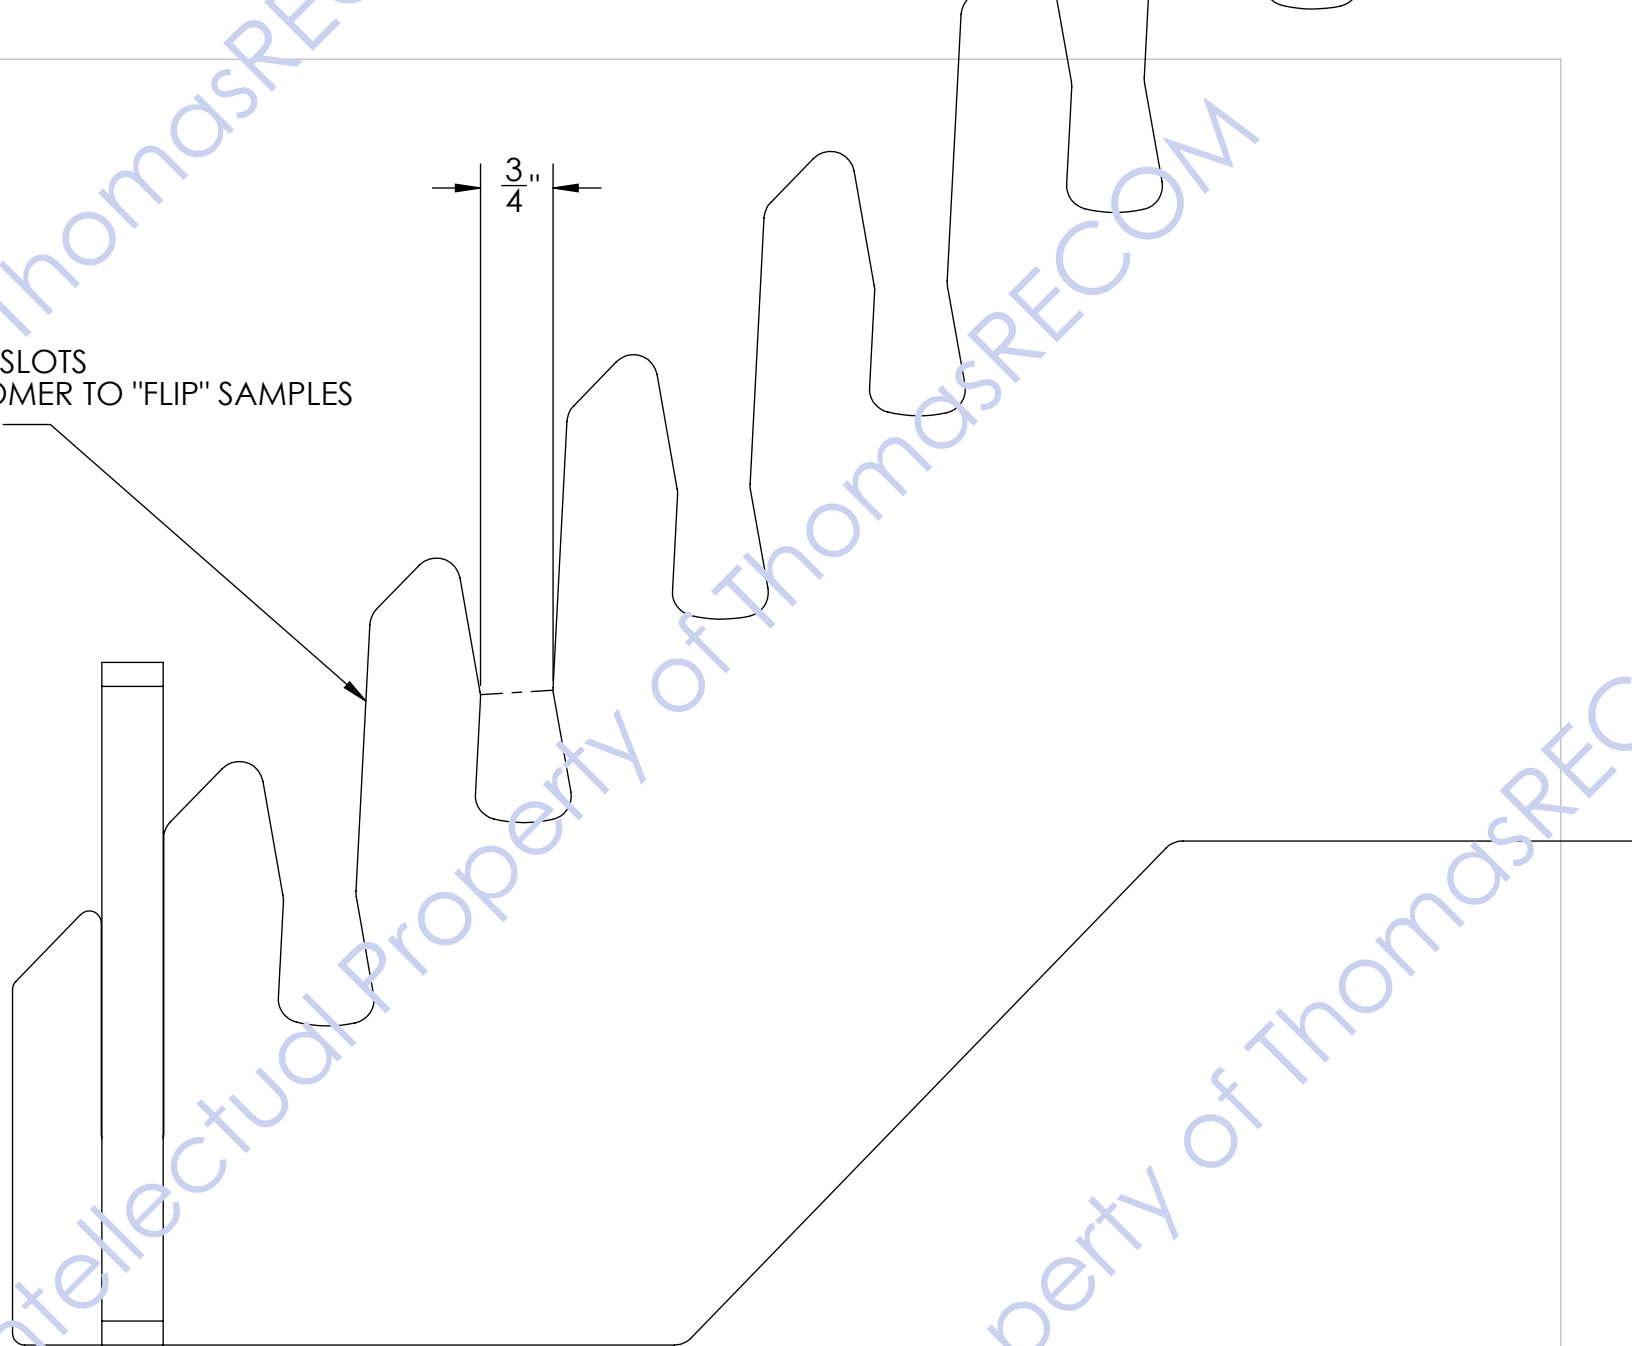

Back

"SLIP TOGETHER"
ASSEMBLY
(NO TOOLS
REQUIRED)

DECAL

5/8" THICK MDF

"SLIP TOGETHER"
ASSEMBLY
(NO TOOLS
REQUIRED)

"HOURLASS" SLOTS
ALLOW CUSTOMER TO "FLIP" SAMPLES
FOR VIEWING.

$\frac{3}{4}$ "

Intellectual Property of ThomasRECOM

11 ³/₄"

7 ¹/₈"

DECAL ON FRONT