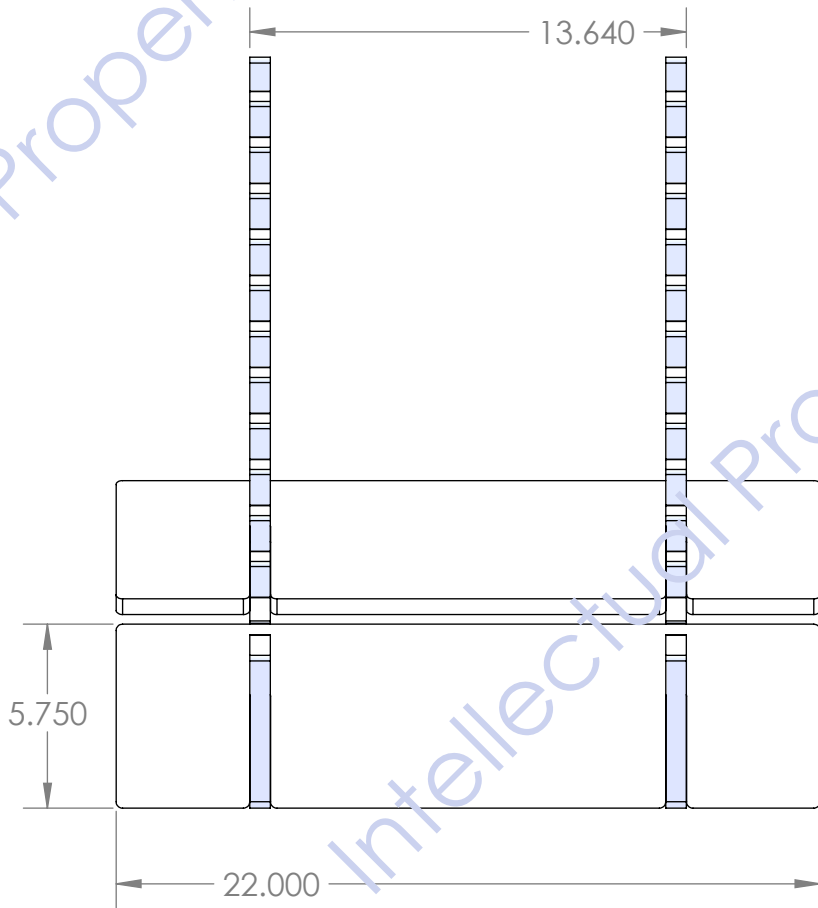

DEPICTING  
SAMPLE  
THAT IS:  
24x24x.75" THICK

"V" SLOTS

5.750

22.000

13.640

.750

23.473

3.000