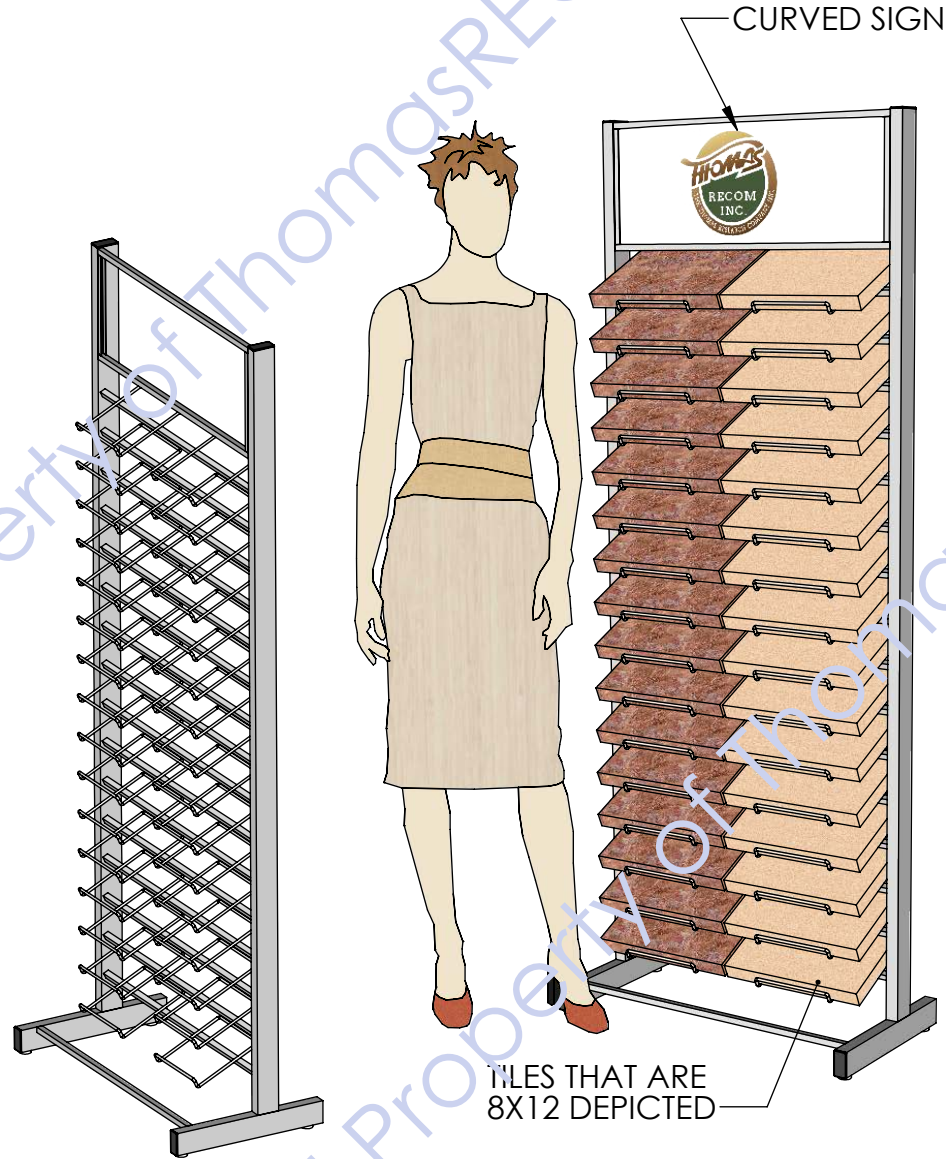

BLACK WRINKLE FINISH
 ALL STEEL CONSTRUCTION
 PLASTIC LEVELOR GLIDES
 16 SHELVES
 FULLY WELDED
 MAX SAMPLE SIZE 8" X 12" X 3 CM THICK

1/8" THICK PVC