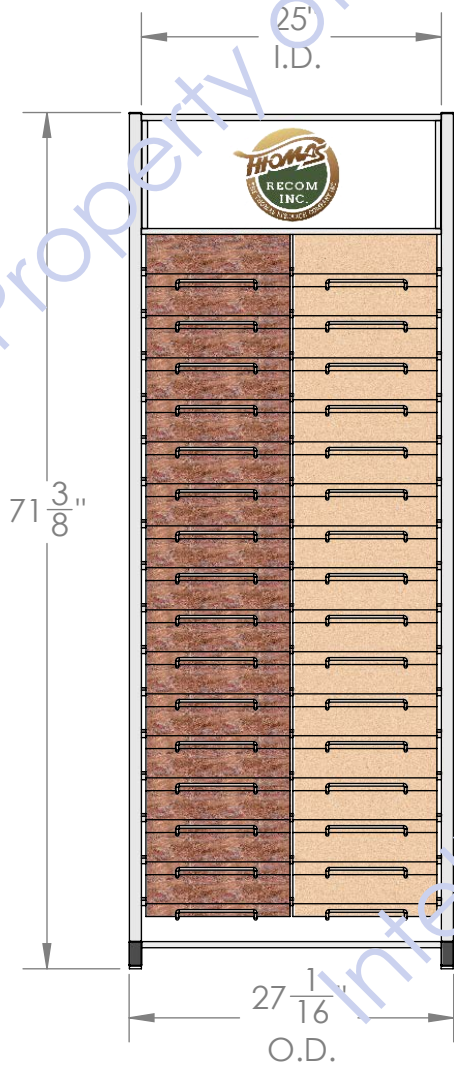

BLACK WRINKLE FINISH
 ALL STEEL CONSTRUCTION
 PLASTIC LEVELOR GLIDES
 16 SHELVES
 FULLY WELDED
 MAX SAMPLE SIZE 8" X 12" X 3 CM THICK

1/8" THICK PVC