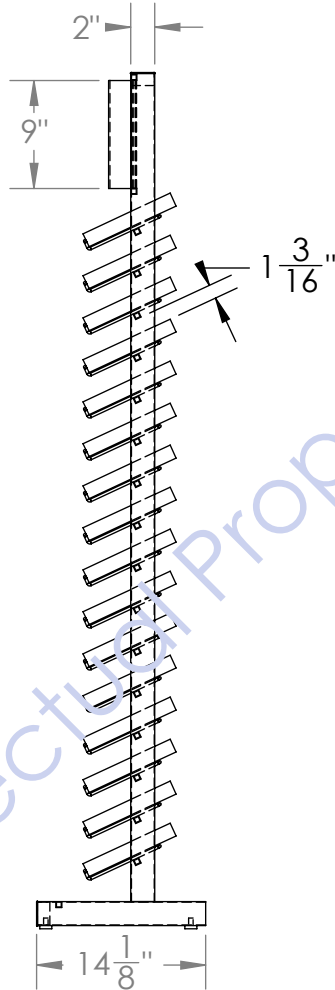

BLACK WRINKLE FINISH
 ALL STEEL CONSTRUCTION
 PLASTIC LEVELOR GLIDES
 16 SHELVES
 FULLY WELDED
 MAX SAMPLE SIZE 8" X 12" X 3 CM THICK

1/8" THICK PVC