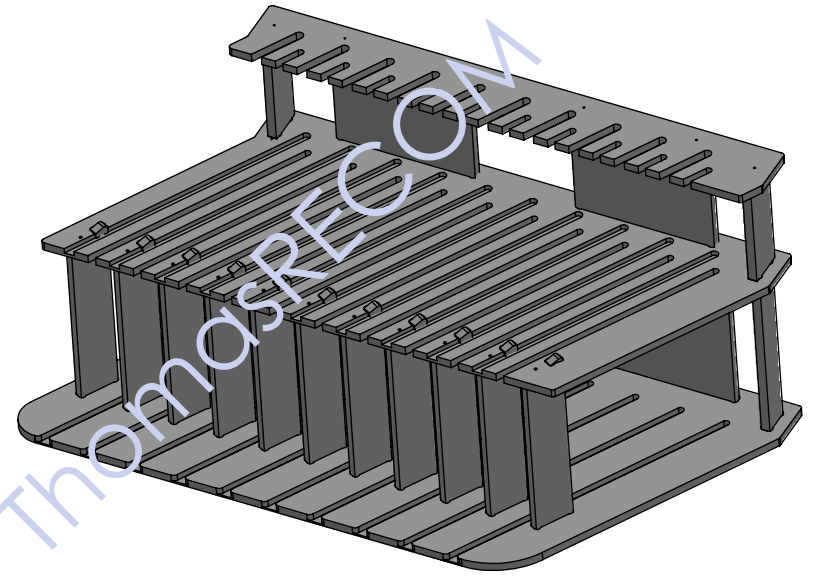

Back

SHOWING 24X24 TILE

# BLACK 5/8" MDF