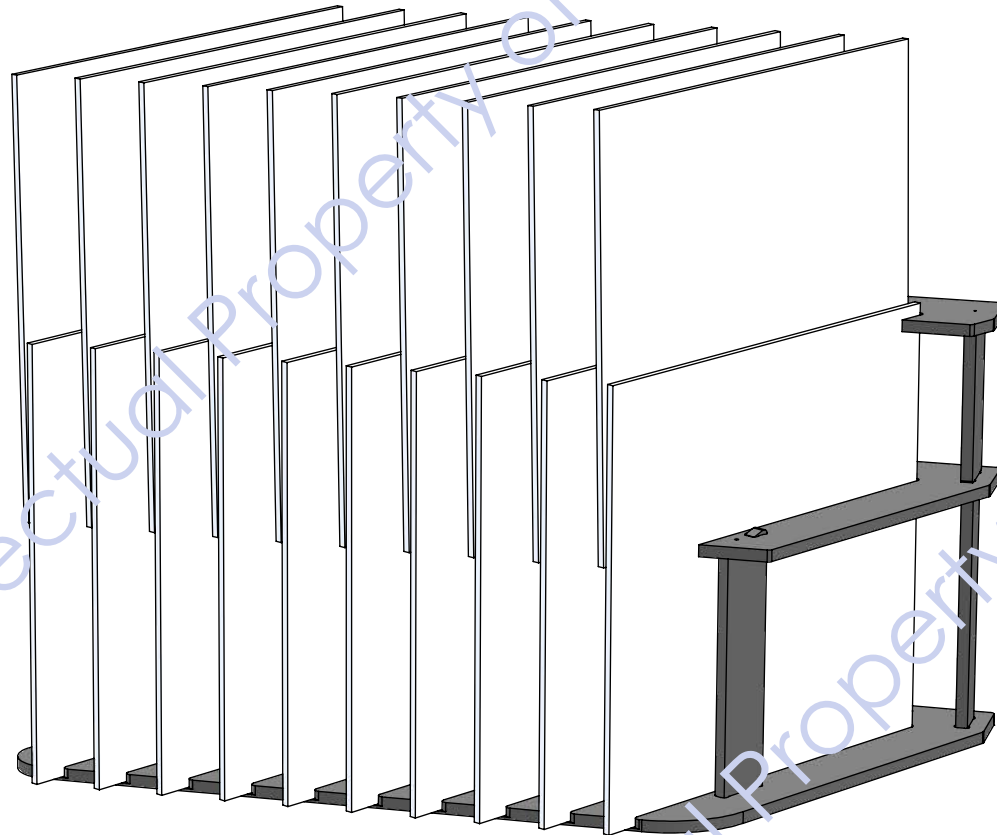

Back

SHOWING 24X24 TILE

# BLACK 5/8" MDF