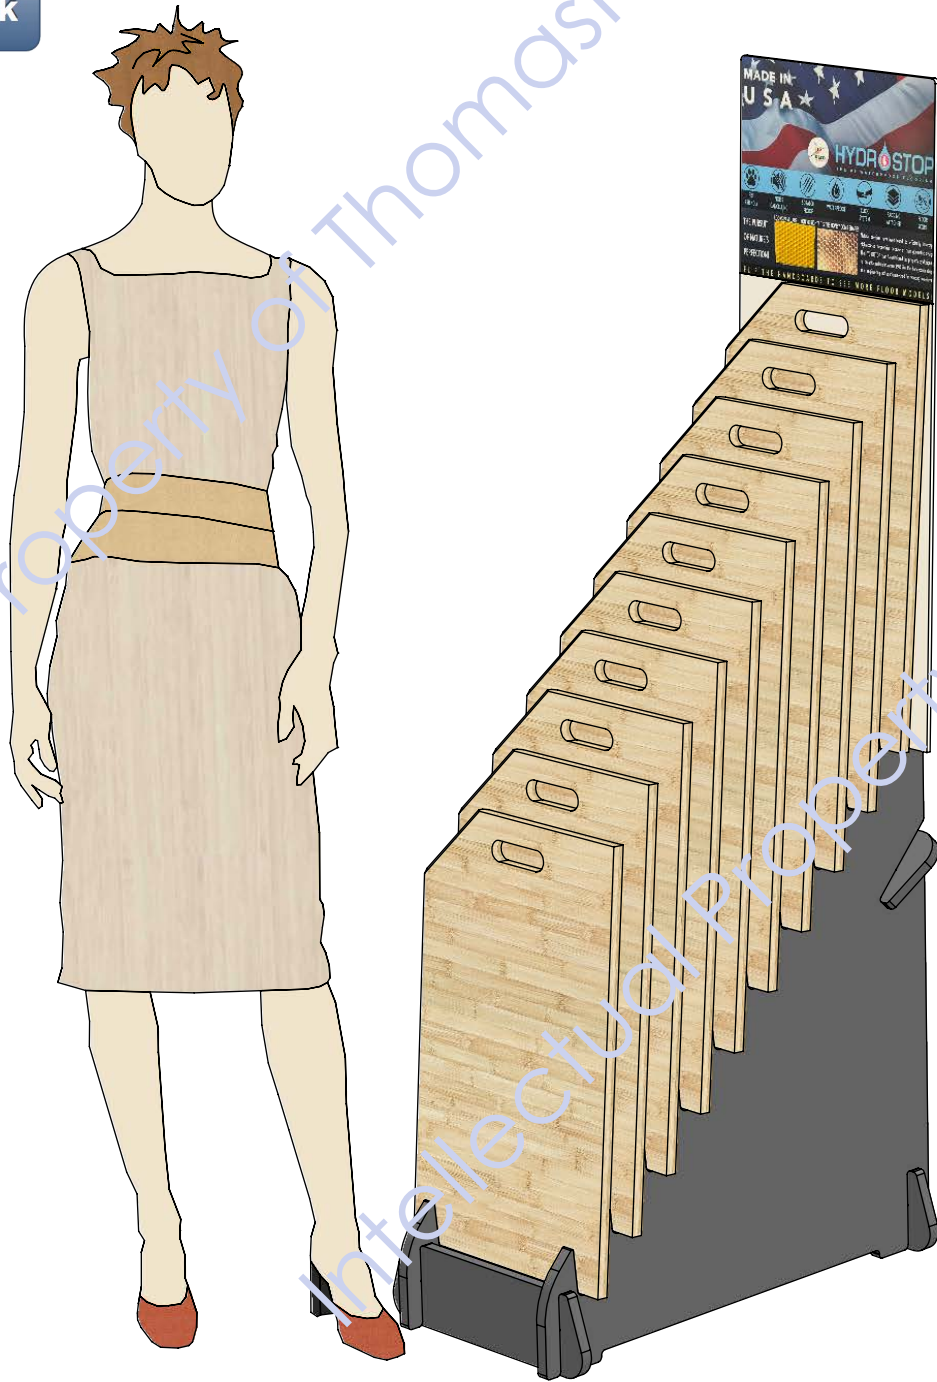

Back

WHEN SAMPLE IS IN PLACE THE SIGN CANNOT LEAN FORWARD (IT CAN ONLY LEAN BACK)

HEADER IS CUSTOMER SUPPLIED

SAMPLE IS APPROX. 14" X 24" X .65" THICK

4.500  
11.280

63.866

1.250  
.80

32.417