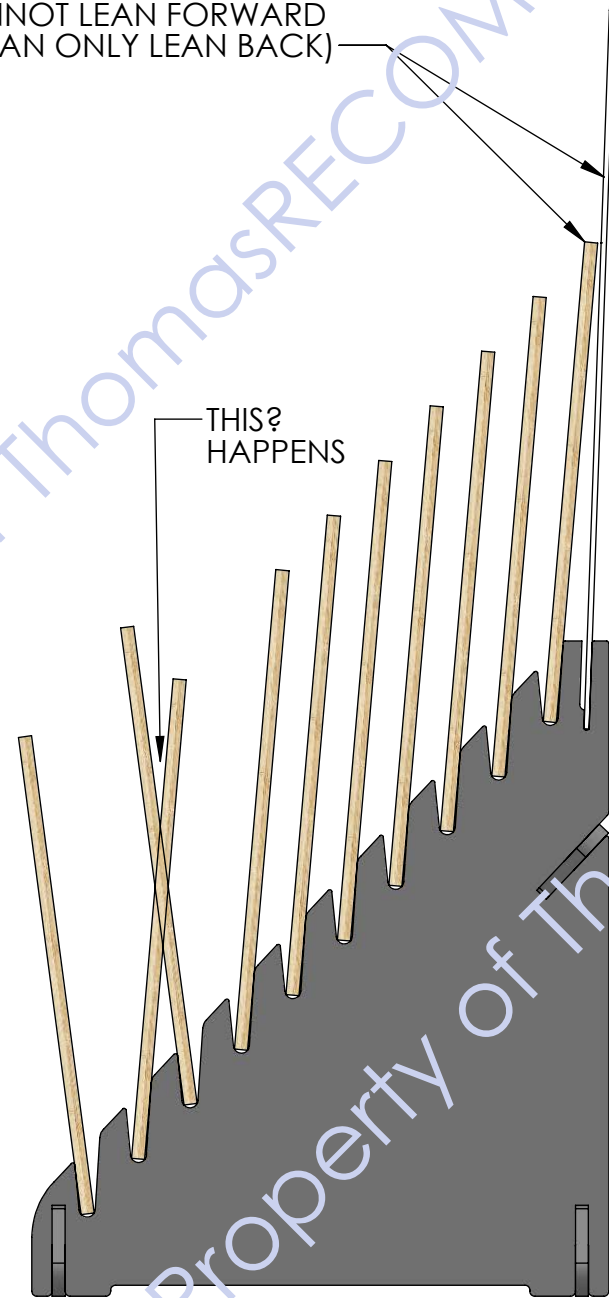

Back

WHEN SAMPLE IS IN PLACE THE SIGN CANNOT LEAN FORWARD (IT CAN ONLY LEAN BACK)

HEADER IS CUSTOMER SUPPLIED

SAMPLE IS APPROX. 14" X 24" X .65" THICK

4.500  
11.280

63.866

1.250  
.80

32.417