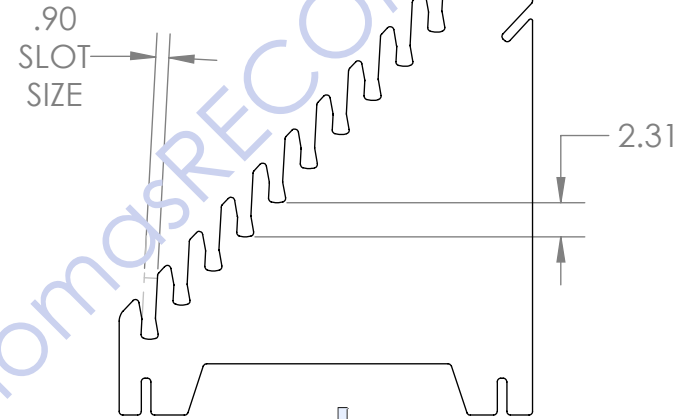

Back

"SLIP TOGETHER"  
ASSEMBLY  
(NO TOOLS  
REQUIRED)

"SLIP TOGETHER"  
ASSEMBLY  
(NO TOOLS  
REQUIRED)

5/8" THICK BLACK MDF  
WITH BLACK PAINTED  
EDGES

SCREEN-PRINT WHITE

ACCOMMODATES  
UP TO  
.75" THICK  
SAMPLES

"HOURLASS" SLOTS  
ALLOW CUSTOMER TO "FLIP" SAMPLES  
FOR VIEWING.