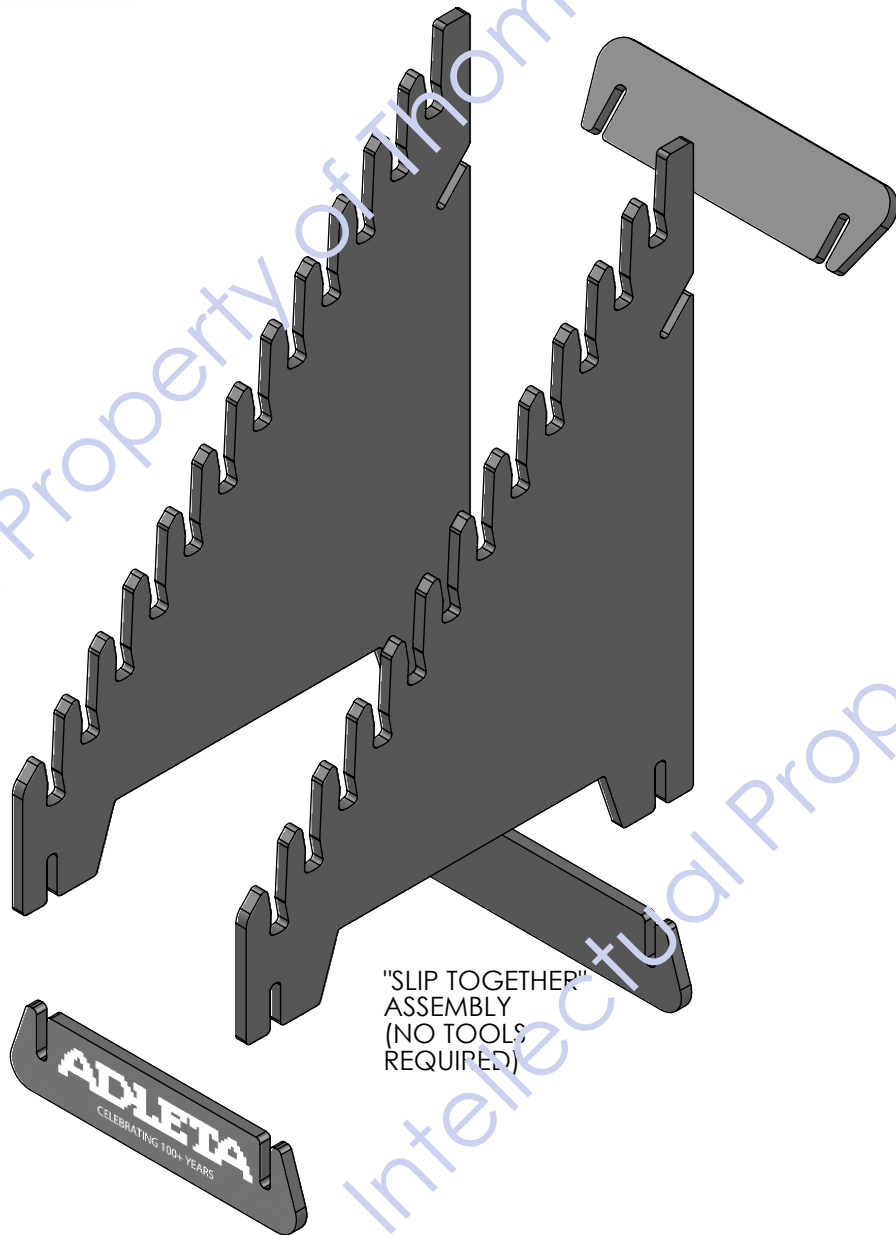

Back

"SLIP TOGETHER"  
ASSEMBLY  
(NO TOOLS  
REQUIRED)

"SLIP TOGETHER"  
ASSEMBLY  
(NO TOOLS  
REQUIRED)

5/8" THICK BLACK MDF  
WITH BLACK PAINTED  
EDGES

SCREEN-PRINT WHITE

ACCOMMODATES  
UP TO  
.75" THICK  
SAMPLES

"HOURLASS" SLOTS  
ALLOW CUSTOMER TO "FLIP" SAMPLES  
FOR VIEWING.