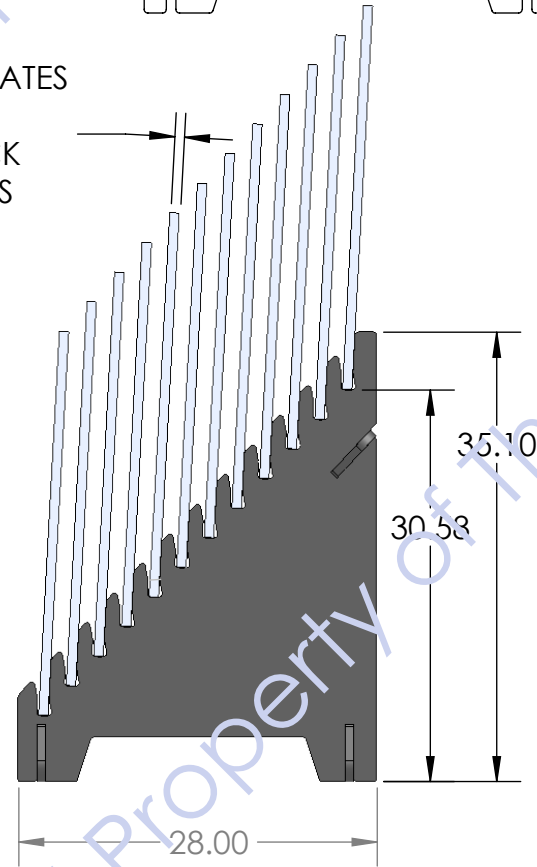

Back

"SLIP TOGETHER"  
ASSEMBLY  
(NO TOOLS  
REQUIRED)

"SLIP TOGETHER"  
ASSEMBLY  
(NO TOOLS  
REQUIRED)

5/8" THICK BLACK MDF  
WITH BLACK PAINTED  
EDGES

SCREEN-PRINT WHITE

ACCOMMODATES  
UP TO  
.75" THICK  
SAMPLES

"HOURLASS" SLOTS  
ALLOW CUSTOMER TO "FLIP" SAMPLES  
FOR VIEWING.