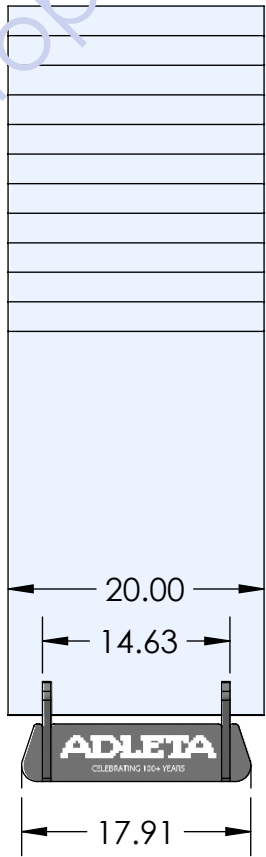

Back

"SLIP TOGETHER"  
ASSEMBLY  
(NO TOOLS  
REQUIRED)

"SLIP TOGETHER"  
ASSEMBLY  
(NO TOOLS  
REQUIRED)

5/8" THICK BLACK MDF  
WITH BLACK PAINTED  
EDGES

SCREEN-PRINT WHITE

ACCOMMODATES  
UP TO  
.75" THICK  
SAMPLES

"HOURLASS" SLOTS  
ALLOW CUSTOMER TO "FLIP" SAMPLES  
FOR VIEWING.