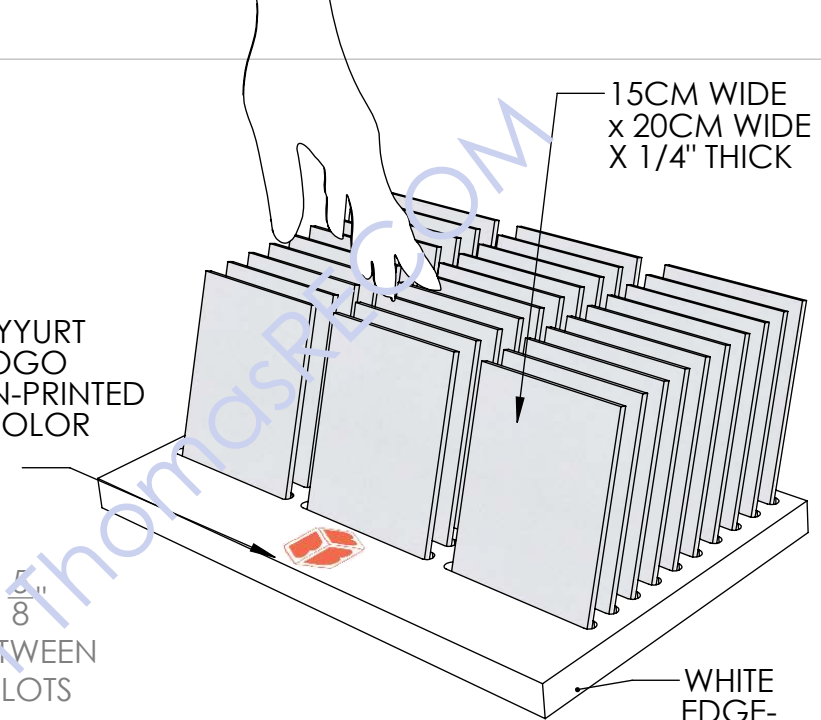

Back

15CM WIDE
x 20CM WIDE
X 1/4" THICK

BAYYURT
LOGO
SCREEN-PRINTED
1-COLOR

WHITE
EDGE-
BANDING
4-SIDES

BAYYURT
LOGO
SCREEN-PRINTED
1-COLOR

15CM WIDE
x 20CM WIDE
x 1/4" THICK

WHITE FINISH

$\frac{1}{2}$ " WIDE SLOTS

$7\frac{7}{8}$ "

WHITE PVC
OR MDF

$5\frac{7}{8}$ "

$\frac{1}{4}$ "