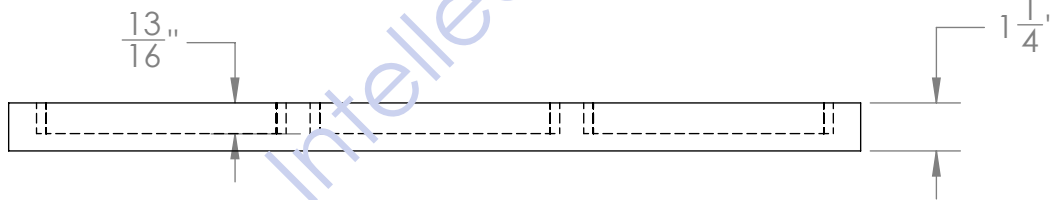

Back

15CM WIDE
x 20CM WIDE
X 1/4" THICK

BAYYURT
LOGO
SCREEN-PRINTED
1-COLOR

WHITE
EDGE-
BANDING
4-SIDES

BAYYURT
LOGO
SCREEN-PRINTED
1-COLOR

15CM WIDE
x 20CM WIDE
x 1/4" THICK

WHITE FINISH

$\frac{1}{2}$ " WIDE SLOTS

$7\frac{7}{8}$ "

WHITE PVC
OR MDF

$5\frac{7}{8}$ "

$\frac{1}{4}$ "