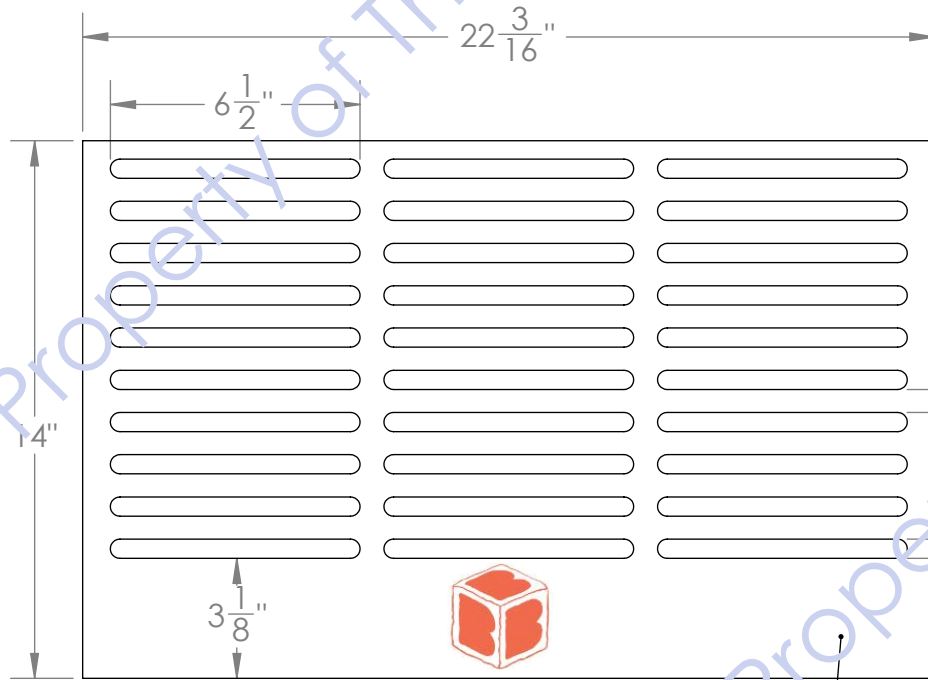

Back

15CM WIDE
x 20CM WIDE
X 1/4" THICK

BAYYURT
LOGO
SCREEN-PRINTED
1-COLOR

WHITE
EDGE-
BANDING
4-SIDES

BAYYURT
LOGO
SCREEN-PRINTED
1-COLOR

15CM WIDE
x 20CM WIDE
x 1/4" THICK

WHITE FINISH

$\frac{1}{2}$ " WIDE SLOTS

$7\frac{7}{8}$ "

WHITE PVC
OR MDF

$5\frac{7}{8}$ "

$\frac{1}{4}$ "