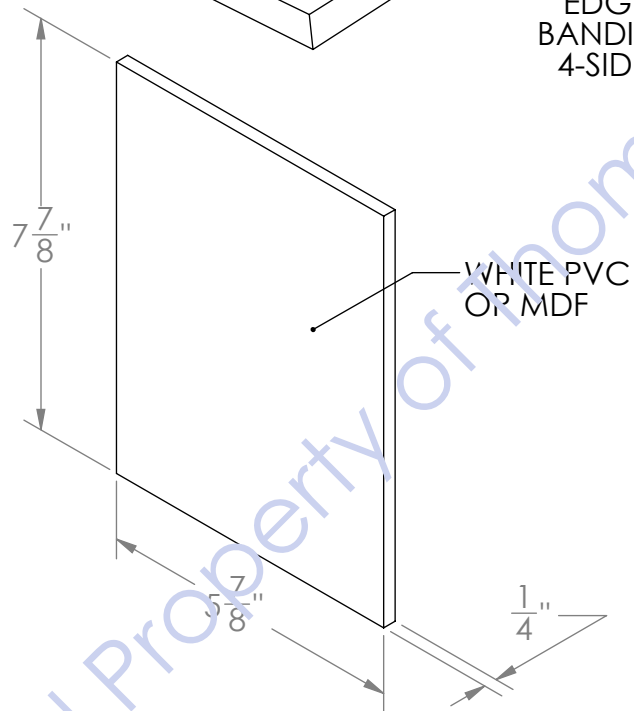

15CM WIDE  
x 20CM WIDE  
X 1/4" THICK

BAYYURT  
LOGO  
SCREEN-PRINTED  
1-COLOR

5/8"  
BETWEEN  
SLOTS

1/2" WIDE SLOTS

WHITE FINISH

WHITE  
EDGE-  
BANDING  
4-SIDES

WHITE PVC  
OR MDF

13/16"

1 1/4"

Intellectual Property of ThomasRECOM

15CM WIDE  
x 20CM WIDE  
X 1/4" THICK

BAYYURT  
LOGO  
SCREEN-PRINTED  
1-COLOR

WHITE  
EDGE-  
BANDING  
4-SIDES