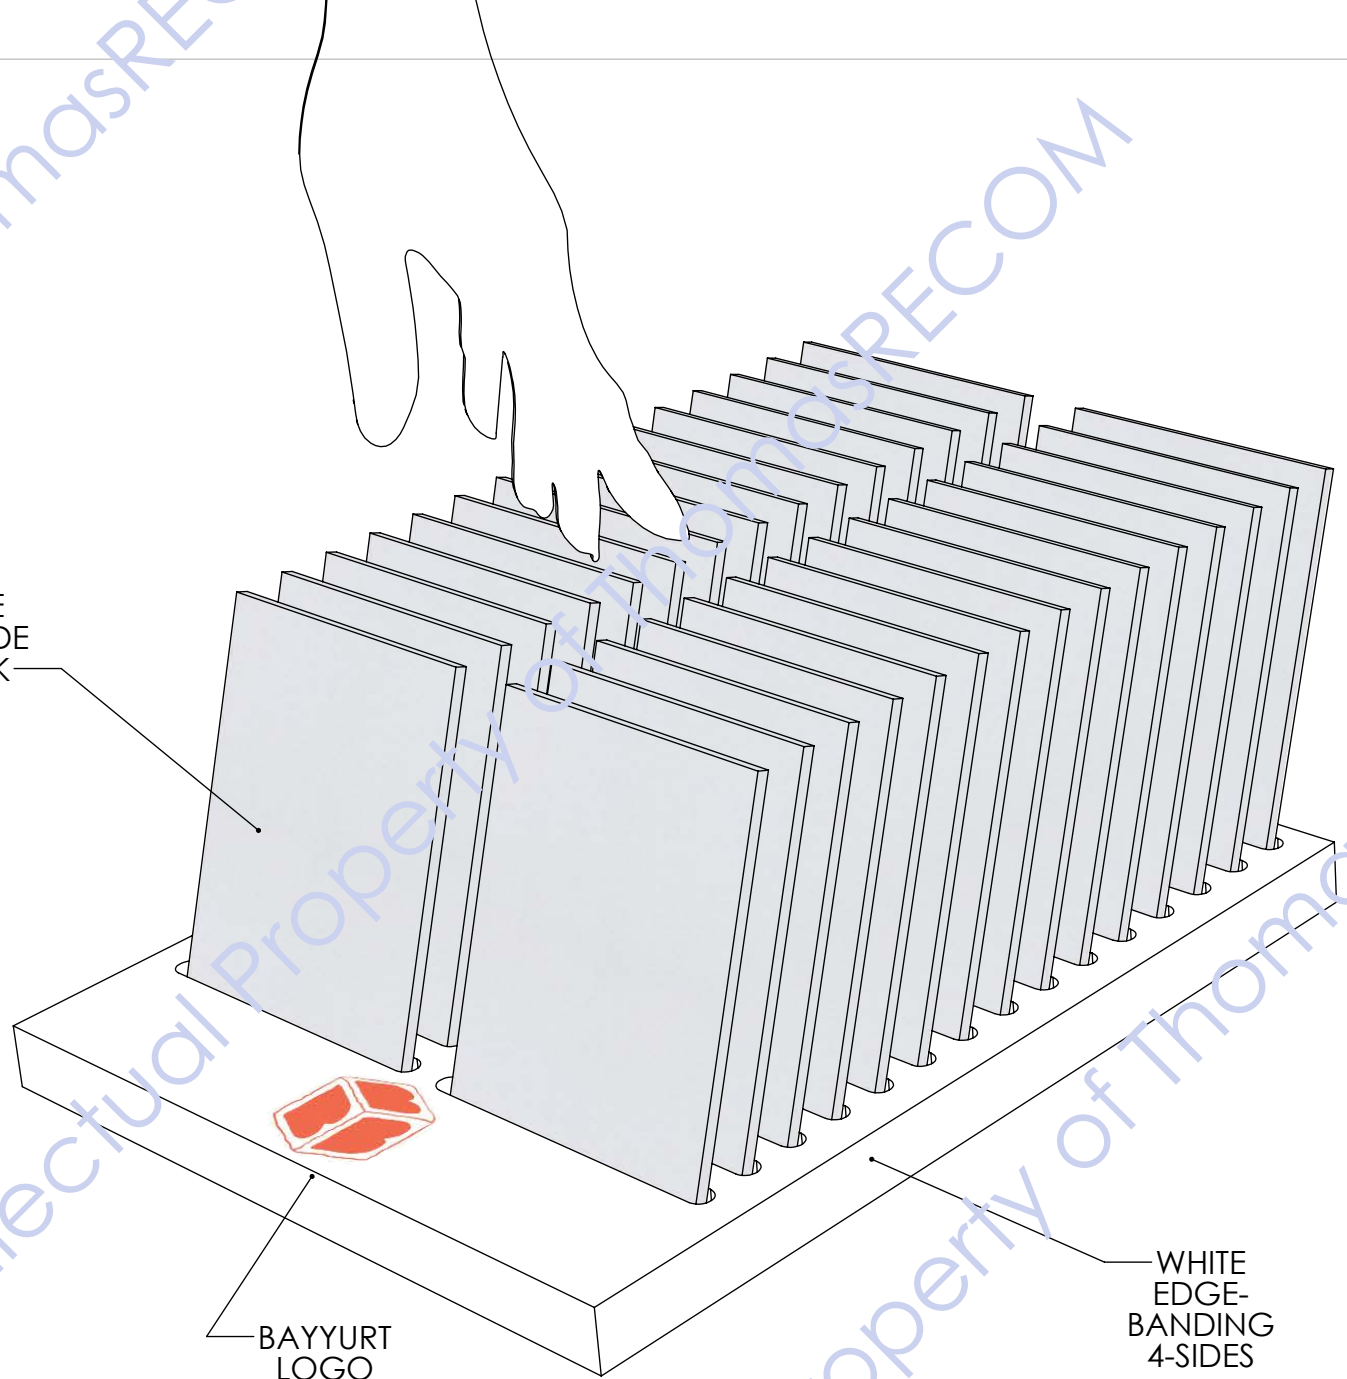

15CM WIDE  
x 20CM WIDE  
X 1/4" THICK

BAYYURT  
LOGO  
SCREEN-PRINTED  
1-COLOR

5/8"  
BETWEEN  
SLOTS

1/2" WIDE SLOTS

WHITE FINISH

WHITE  
EDGE-  
BANDING  
4-SIDES

WHITE PVC  
OR MDF

13/16"

1 1/4"

Intellectual Property of ThomasRECOM

15CM WIDE  
x 20CM WIDE  
X 1/4" THICK

BAYYURT  
LOGO  
SCREEN-PRINTED  
1-COLOR

WHITE  
EDGE-  
BANDING  
4-SIDES