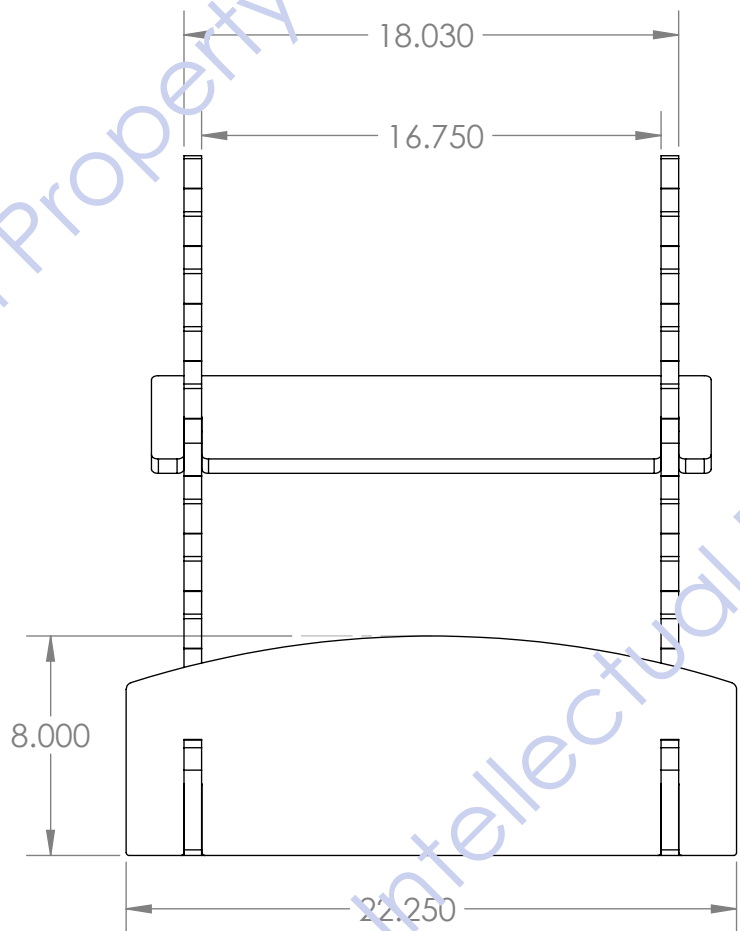

Back

MATERIAL THICKNESS 5/32"

WE CAN APPLY A DECAL HERE
CR PRINT 1-COLOR (SCREEN-PRINTED)