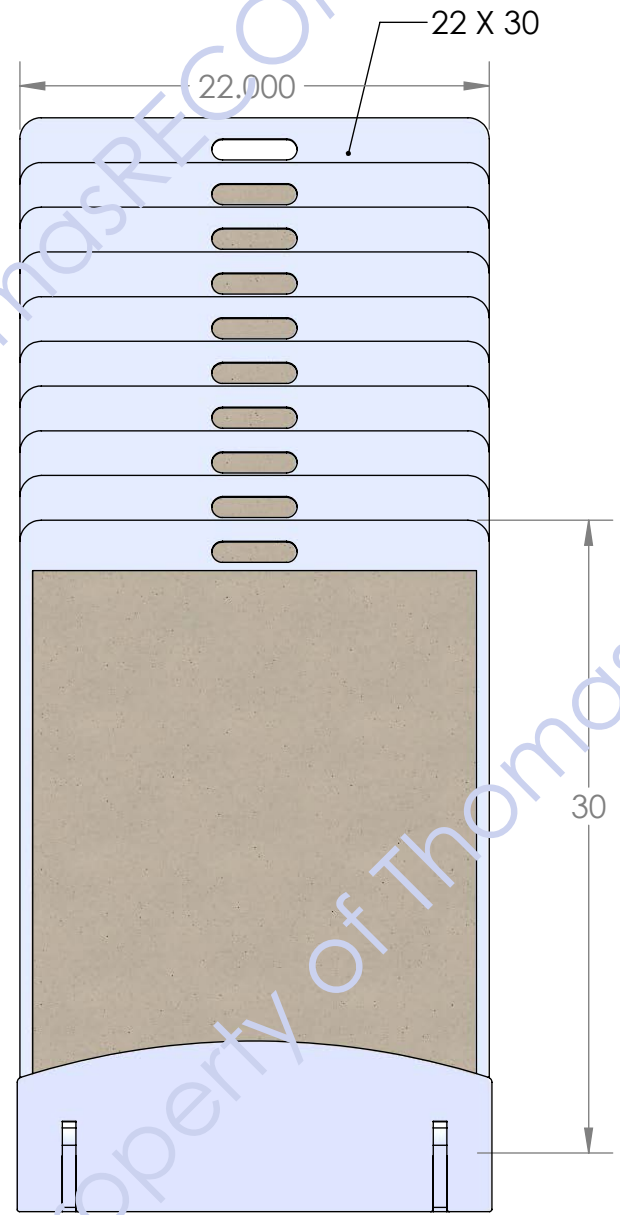

Back

MATERIAL THICKNESS 5/32"

WE CAN APPLY A DECAL HERE
CR PRINT 1-COLOR (SCREEN-PRINTED)