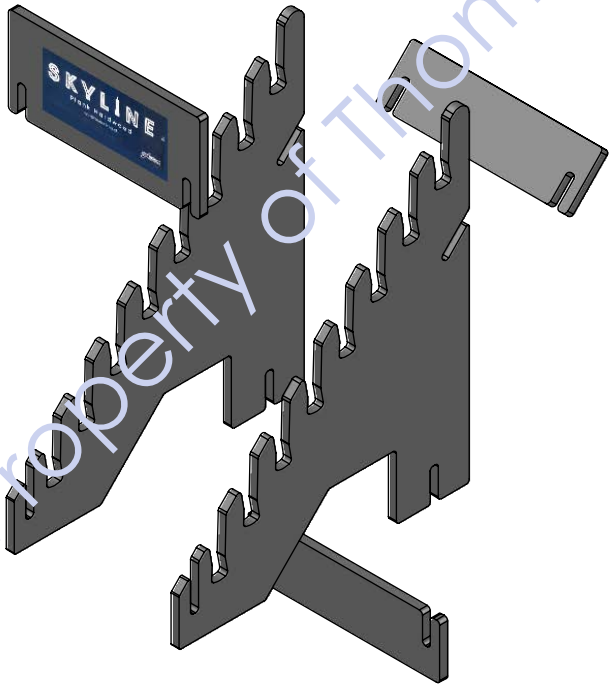

Back

"SLIP TOGETHER"
ASSEMBLY
(NO TOOLS
REQUIRED)

GRAPHIC
T.B.D.

"SLIP TOGETHER"
ASSEMBLY
(NO TOOLS
REQUIRED)

5/8" THICK BLACK MDF
WITH BLACK PAINTED
EDGES

"HOURLASS" SLOTS
ALLOW CUSTOMER TO "FLIP" SAMPLES
FOR VIEWING.

$1\frac{1}{16}"$

12 ³/₄"

7 ¹/₈"

DECAL ON FRONT T.B.D.