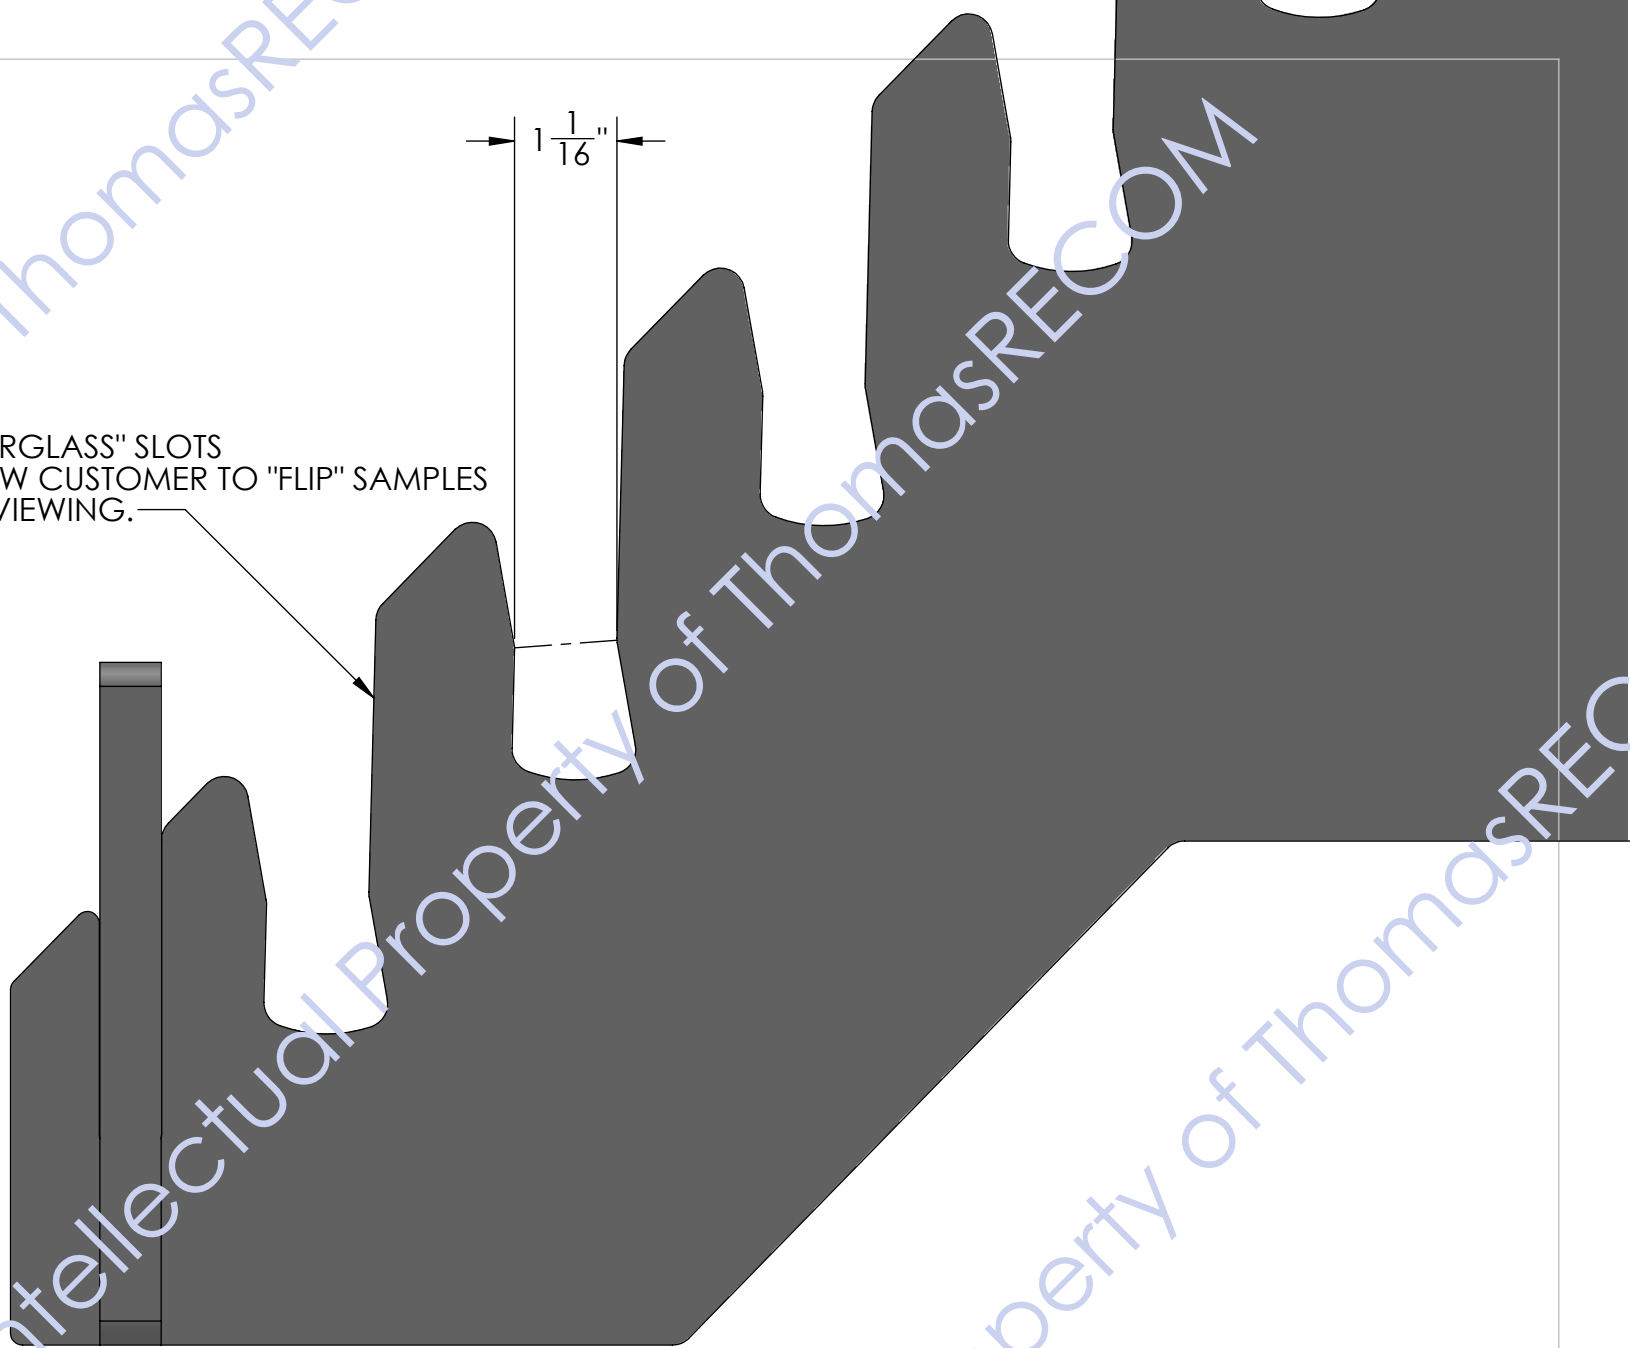

Back

"SLIP TOGETHER"
ASSEMBLY
(NO TOOLS
REQUIRED)

GRAPHIC
T.B.D.

"SLIP TOGETHER"
ASSEMBLY
(NO TOOLS
REQUIRED)

5/8" THICK BLACK MDF
WITH BLACK PAINTED
EDGES

"HOURLASS" SLOTS
ALLOW CUSTOMER TO "FLIP" SAMPLES
FOR VIEWING.

$1\frac{1}{16}"$

12 ³/₄"

7 ¹/₈"

DECAL ON FRONT T.B.D.