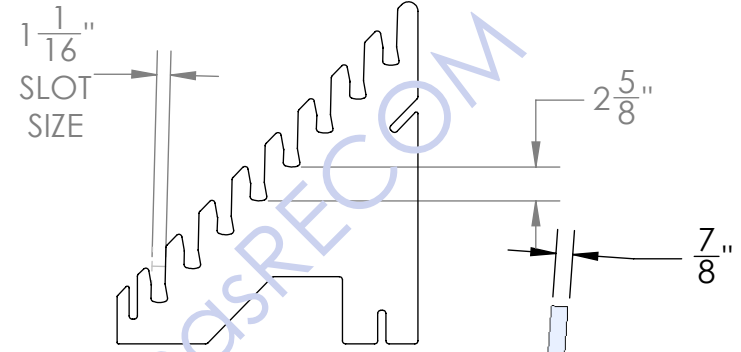

Back

"SLIP TOGETHER"
ASSEMBLY
(NO TOOLS
REQUIRED)

GRAPHIC
T.B.D.

"SLIP TOGETHER"
ASSEMBLY
(NO TOOLS
REQUIRED)

5/8" THICK BLACK MDF
WITH BLACK PAINTED
EDGES

"HOURLASS" SLOTS
ALLOW CUSTOMER TO "FLIP" SAMPLES
FOR VIEWING.

$1\frac{1}{16}"$

12 ³/₄"

7 ¹/₈"

DECAL ON FRONT T.B.D.