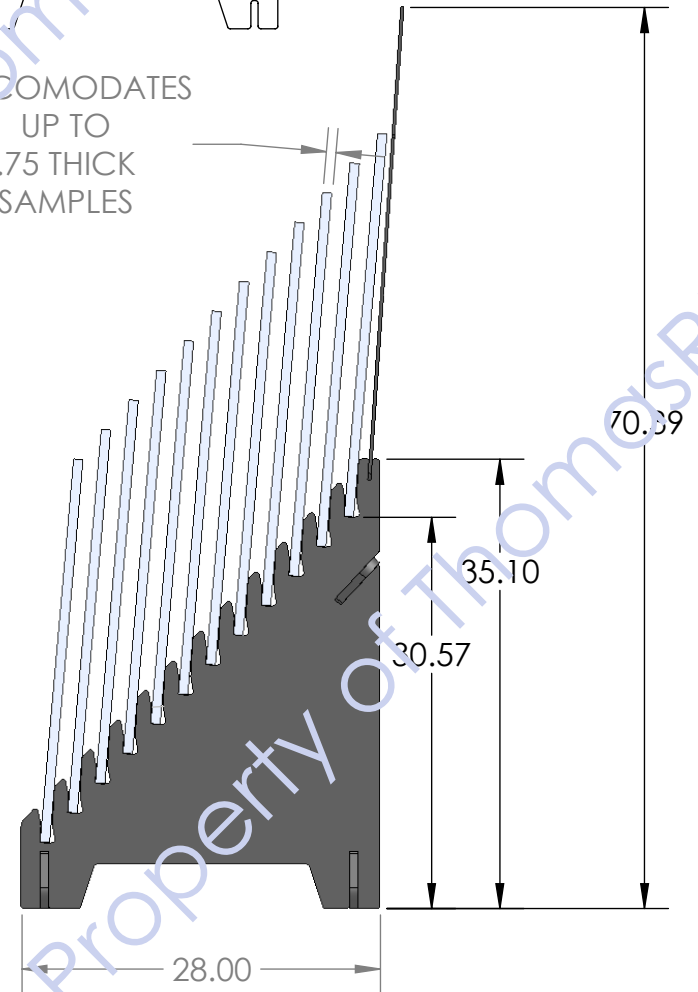

Back

"SLIP TOGETHER"
ASSEMBLY
(NO TOOLS
REQUIRED)

"SLIP TOGETHER"
ASSEMBLY
(NO TOOLS
REQUIRED)

5/8" THICK BLACK MDF
WITH BLACK PAINTED
EDGES

ACCOMODATES
UP TO
.75 THICK
SAMPLES

"HOURLASS" SLOTS
ALLOW CUSTOMER TO "FLIP" SAMPLES
FOR VIEWING.

.91