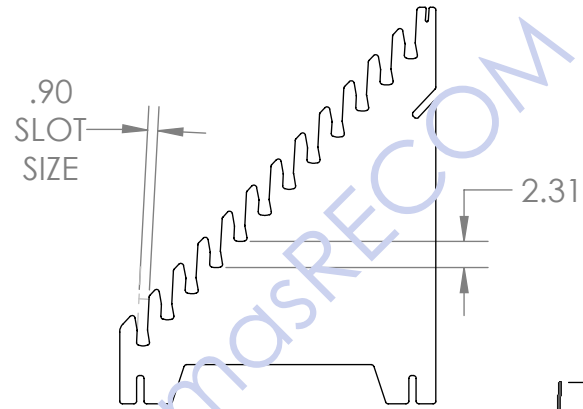

Back

"SLIP TOGETHER"
ASSEMBLY
(NO TOOLS
REQUIRED)

"SLIP TOGETHER"
ASSEMBLY
(NO TOOLS
REQUIRED)

5/8" THICK BLACK MDF
WITH BLACK PAINTED
EDGES

ACCOMODATES
UP TO
.75 THICK
SAMPLES

"HOURLASS" SLOTS
ALLOW CUSTOMER TO "FLIP" SAMPLES
FOR VIEWING.

.91