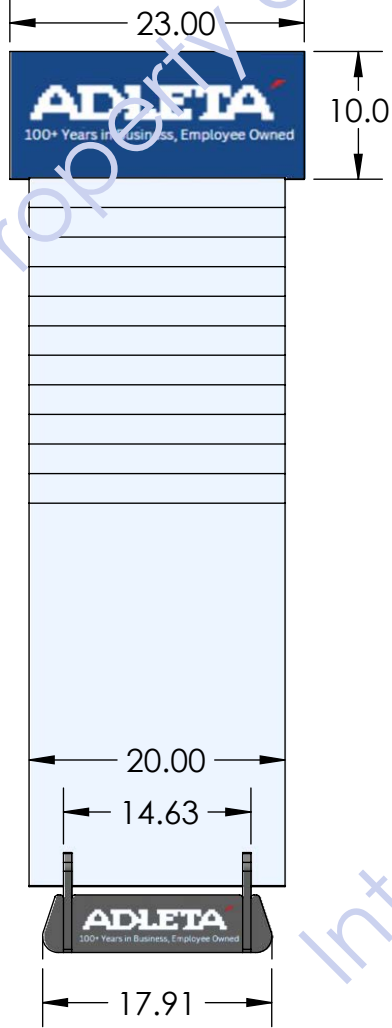

Back

"SLIP TOGETHER"
ASSEMBLY
(NO TOOLS
REQUIRED)

"SLIP TOGETHER"
ASSEMBLY
(NO TOOLS
REQUIRED)

5/8" THICK BLACK MDF
WITH BLACK PAINTED
EDGES

ACCOMODATES
UP TO
.75 THICK
SAMPLES

"HOURLASS" SLOTS
ALLOW CUSTOMER TO "FLIP" SAMPLES
FOR VIEWING.

.91