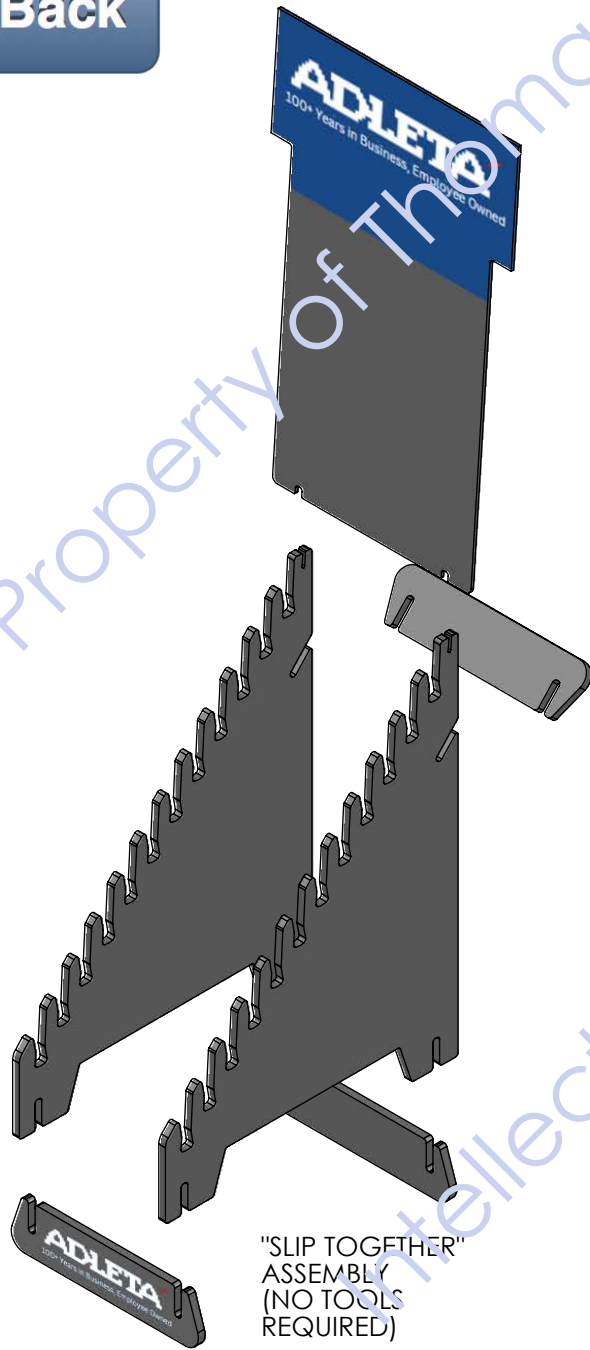

Back

"SLIP TOGETHER"
ASSEMBLY
(NO TOOLS
REQUIRED)

"SLIP TOGETHER"
ASSEMBLY
(NO TOOLS
REQUIRED)

5/8" THICK BLACK MDF
WITH BLACK PAINTED
EDGES

ACCOMODATES
UP TO
.75 THICK
SAMPLES

"HOURLASS" SLOTS
ALLOW CUSTOMER TO "FLIP" SAMPLES
FOR VIEWING.

.91