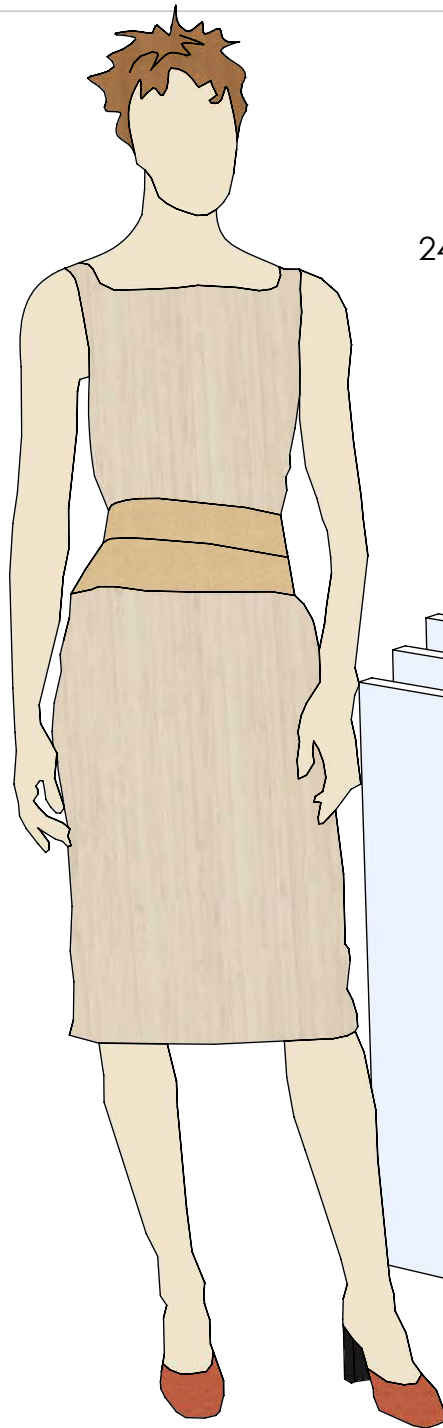

Back

"SLIP TOGETHER"  
ASSEMBLY  
(NO TOOLS  
REQUIRED)

5/8" THICK BLACK MDF  
WITH BLACK PAINTED  
EDGES

1.13  
SLOT  
SIZE

ACCOMODATES  
UP TO  
1.00 THICK  
SAMPLES

"HOURLASS" SLOTS  
ALLOW CUSTOMER TO "FLIP"  
SAMPLES FOR VIEWING.