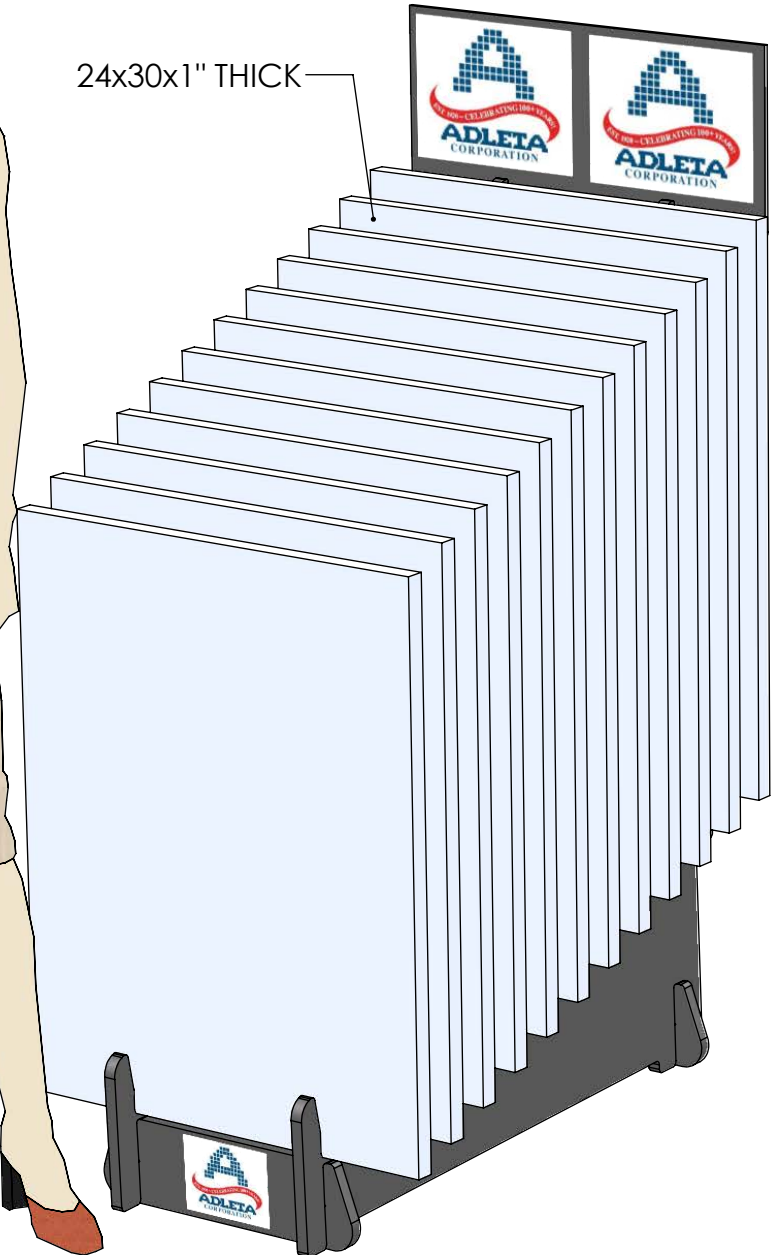

Back

"SLIP TOGETHER"  
ASSEMBLY  
(NO TOOLS  
REQUIRED)

5/8" THICK BLACK MDF  
WITH BLACK PAINTED  
EDGES

1.13  
SLOT  
SIZE

ACCOMODATES  
UP TO  
1.00 THICK  
SAMPLES

"HOURLASS" SLOTS  
ALLOW CUSTOMER TO "FLIP"  
SAMPLES FOR VIEWING.