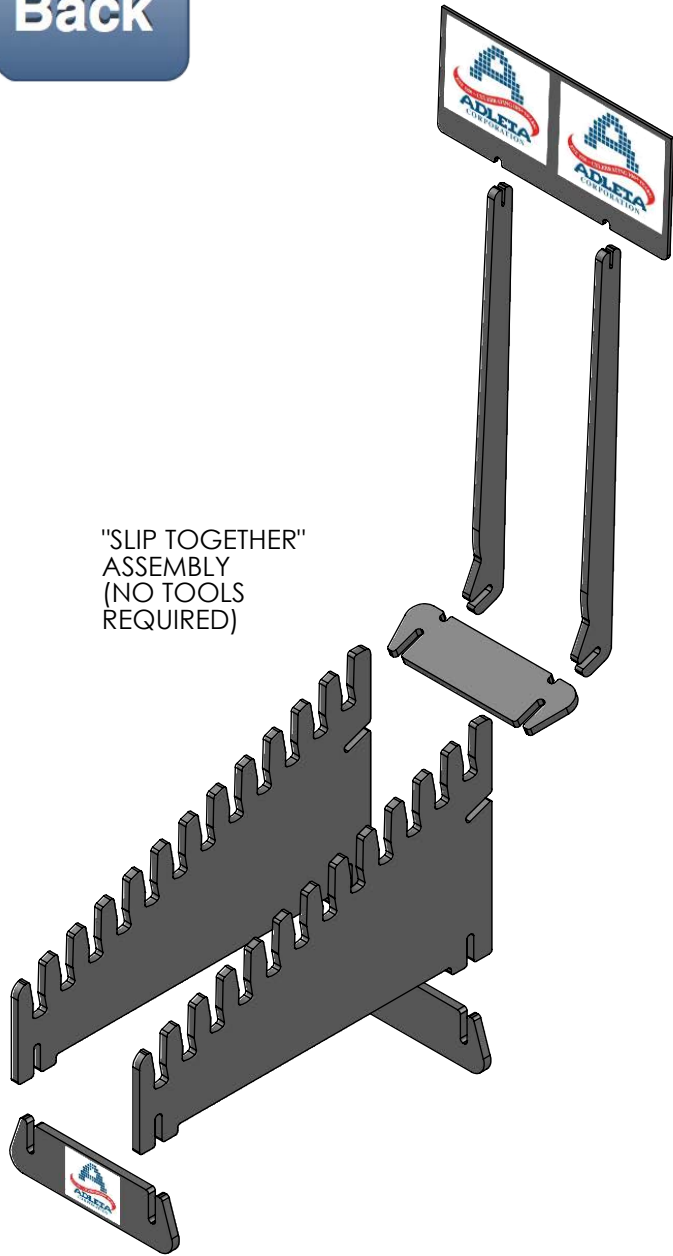

Back

"SLIP TOGETHER"  
ASSEMBLY  
(NO TOOLS  
REQUIRED)

5/8" THICK BLACK MDF  
WITH BLACK PAINTED  
EDGES

1.13  
SLOT  
SIZE

ACCOMODATES  
UP TO  
1.00 THICK  
SAMPLES

"HOURLASS" SLOTS  
ALLOW CUSTOMER TO "FLIP"  
SAMPLES FOR VIEWING.