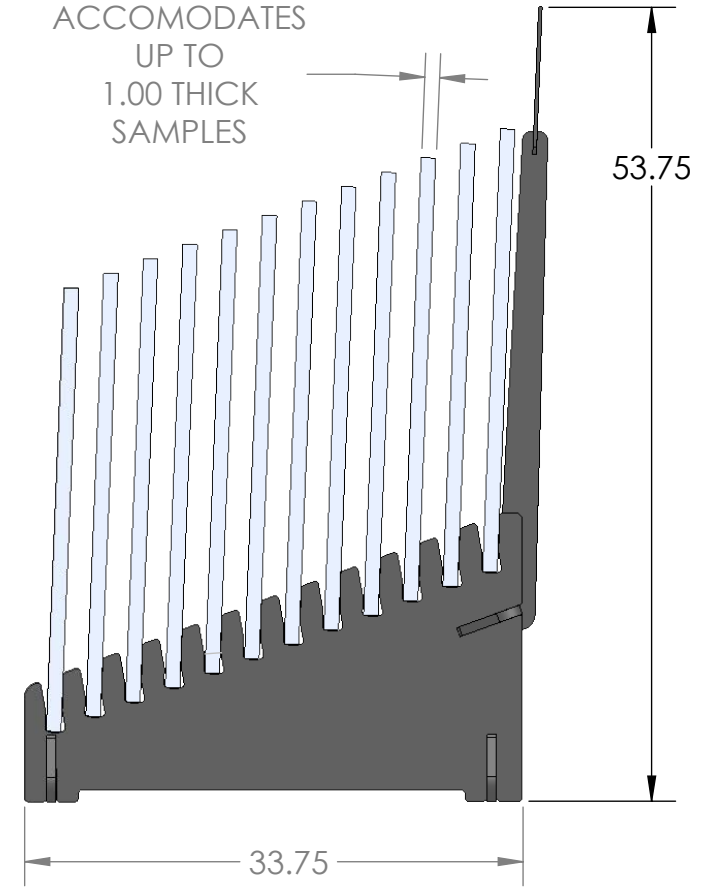

Back

"SLIP TOGETHER"  
ASSEMBLY  
(NO TOOLS  
REQUIRED)

5/8" THICK BLACK MDF  
WITH BLACK PAINTED  
EDGES

1.13  
SLOT  
SIZE

ACCOMODATES  
UP TO  
1.00 THICK  
SAMPLES

"HOURLASS" SLOTS  
ALLOW CUSTOMER TO "FLIP"  
SAMPLES FOR VIEWING.