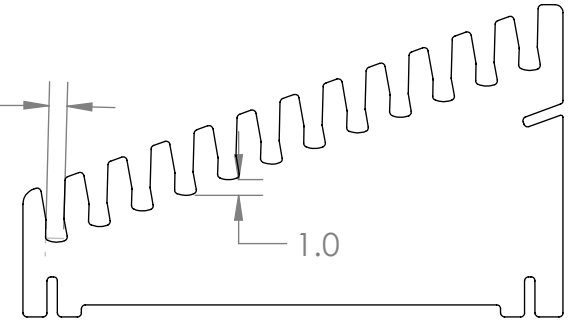

Back

"SLIP TOGETHER"  
ASSEMBLY  
(NO TOOLS  
REQUIRED)

5/8" THICK BLACK MDF  
WITH BLACK PAINTED  
EDGES

1.13  
SLOT  
SIZE

ACCOMODATES  
UP TO  
1.00 THICK  
SAMPLES

"HOURLASS" SLOTS  
ALLOW CUSTOMER TO "FLIP"  
SAMPLES FOR VIEWING.