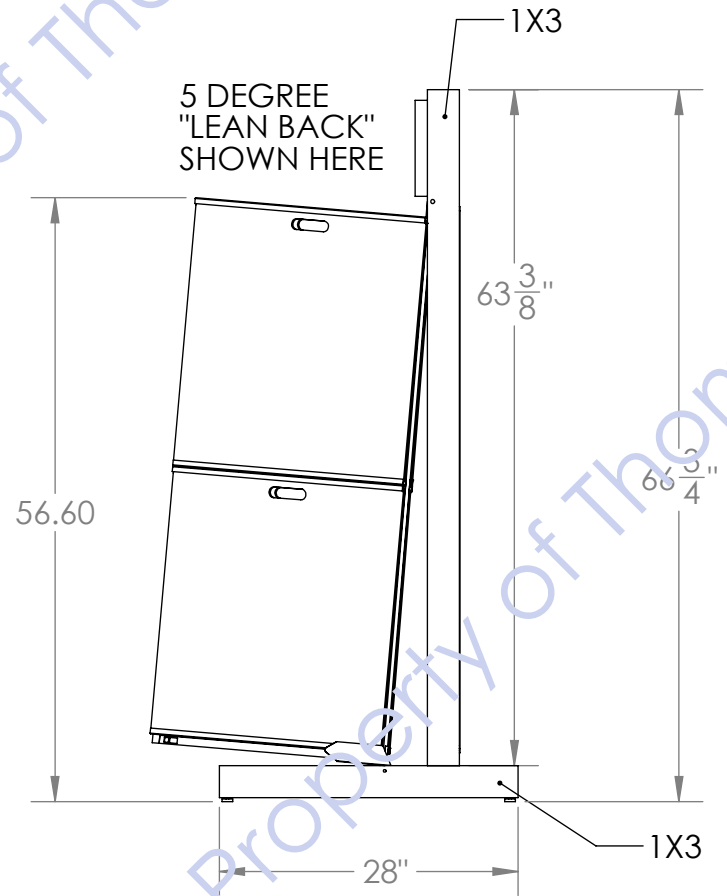

Back

"PUCKERED OUT" HEADER SIGN

**WING SPACER HAS
PLASTIC TIP CUSHION**

SHEETMETAL "WING STOP"
(LEFT AND RIGHT)