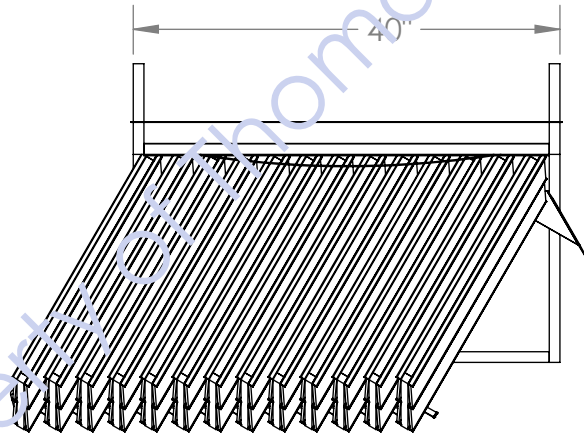

Back

"PUCKERED OUT" HEADER SIGN

**WING SPACER HAS
PLASTIC TIP CUSHION**

SHEETMETAL "WING STOP"
(LEFT AND RIGHT)