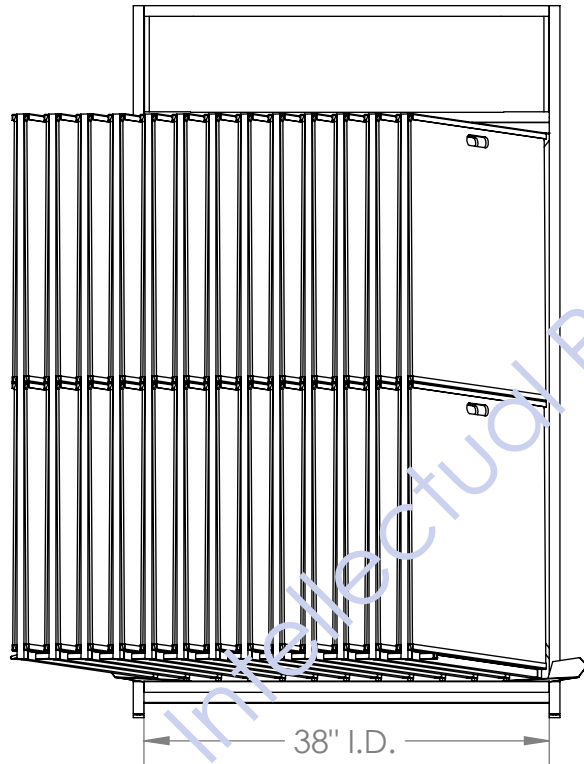

Back

"PUCKERED OUT" HEADER SIGN

**WING SPACER HAS
PLASTIC TIP CUSHION**

SHEETMETAL "WING STOP"
(LEFT AND RIGHT)