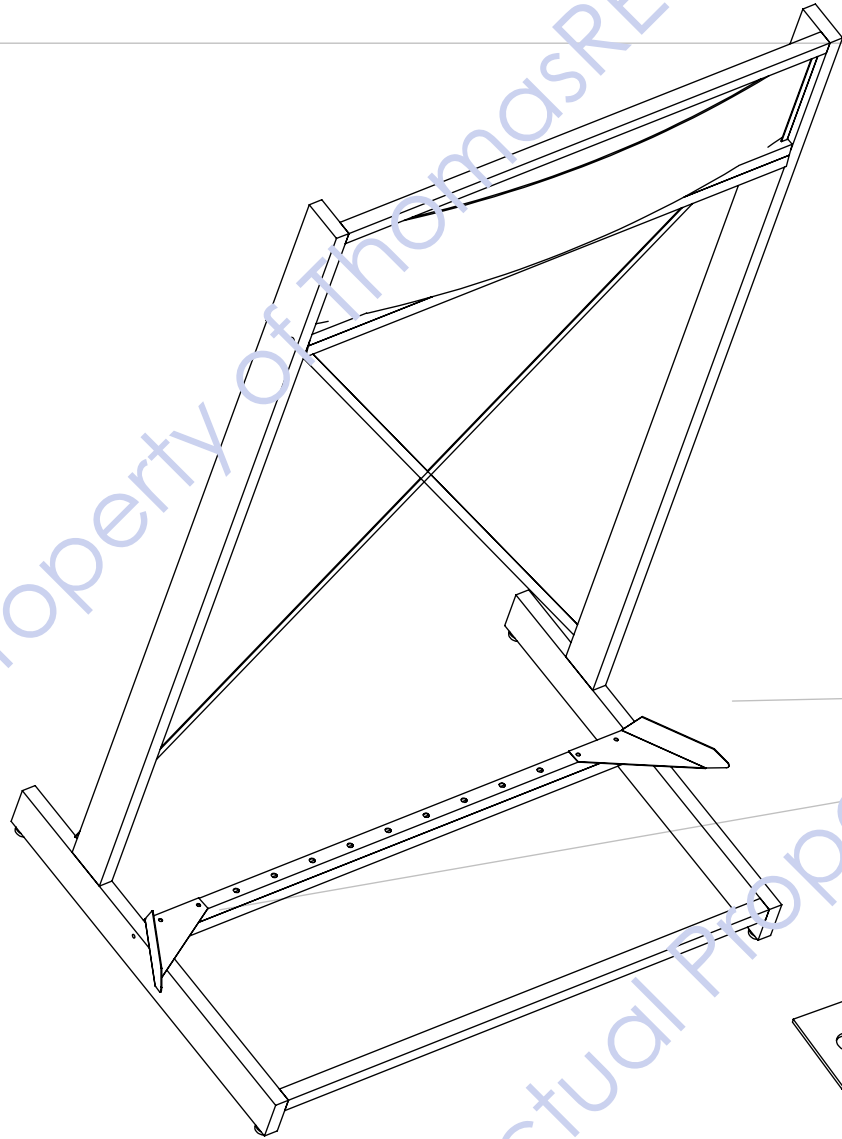

Back

"PUCKERED OUT" HEADER SIGN

**WING SPACER HAS
PLASTIC TIP CUSHION**

SHEETMETAL "WING STOP"
(LEFT AND RIGHT)