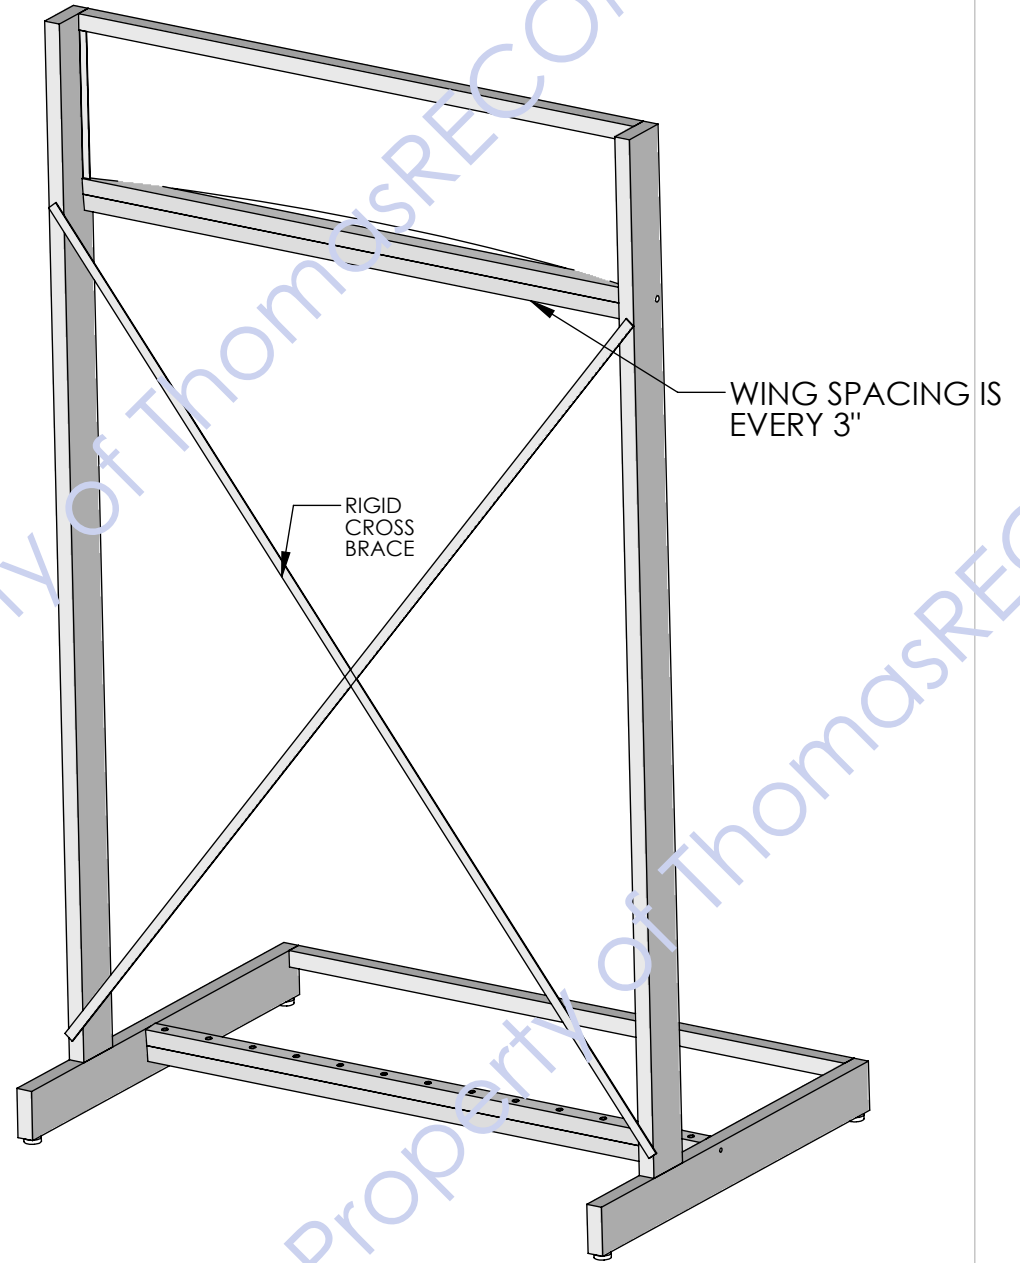

Back

"PUCKERED OUT" HEADER SIGN

**WING SPACER HAS
PLASTIC TIP CUSHION**

SHEETMETAL "WING STOP"
(LEFT AND RIGHT)