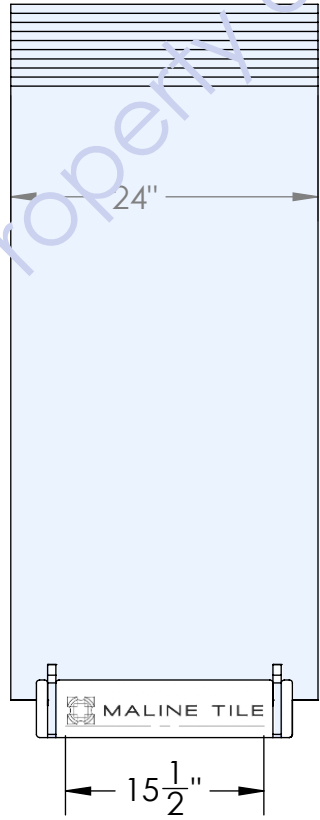

Back

ACCOMMODATES UP TO 1/2" THICK SAMPLES

SCREEN-PRINTED
LOGO, BLACK INK

.600

R $\frac{7}{8}$ "

13/16" RADIUS AT BOTTOM OF SLOT