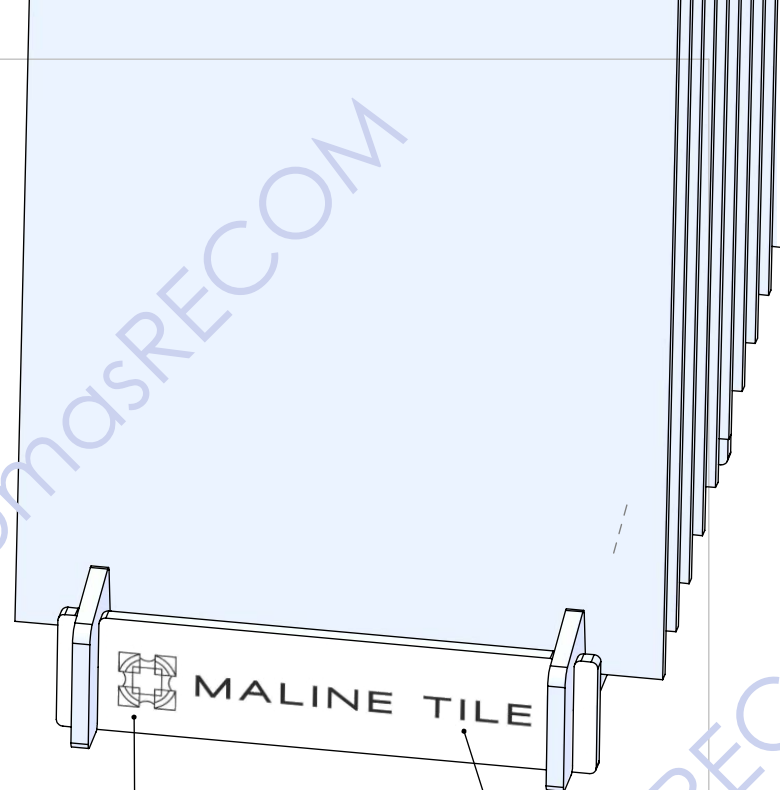

Back

ACCOMMODATES UP TO 1/2" THICK SAMPLES

SCREEN-PRINTED
LOGO, BLACK INK

.600

R $\frac{7}{8}$ "

13/16" RADIUS AT BOTTOM OF SLOT