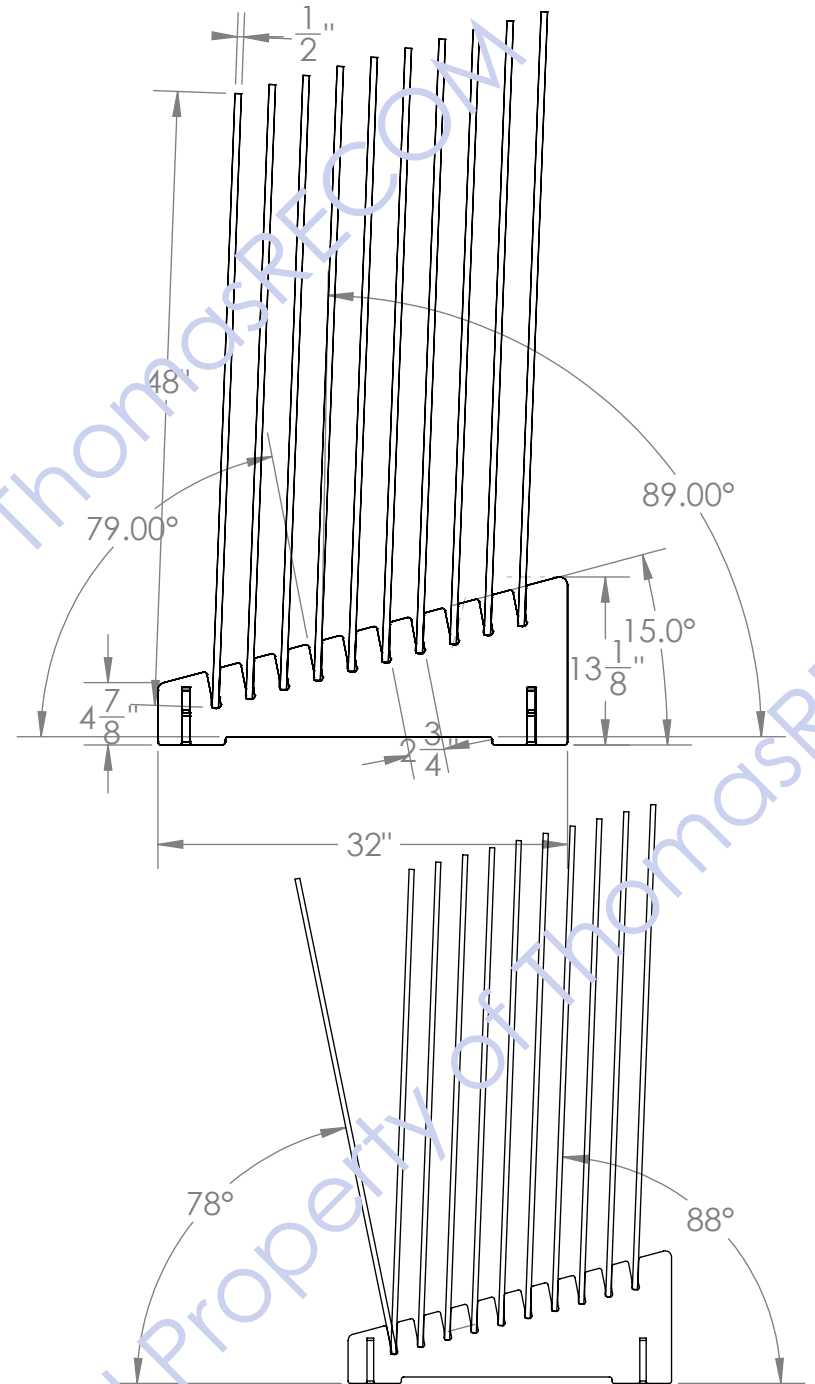

Back

ACCOMMODATES UP TO 1/2" THICK SAMPLES

SCREEN-PRINTED
LOGO, BLACK INK

.600

R $\frac{7}{8}$ "

13/16" RADIUS AT BOTTOM OF SLOT