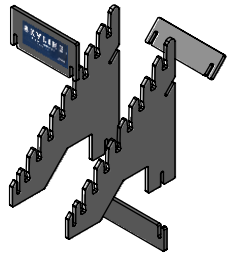

Back

"SLIP TOGETHER"
ASSEMBLY
(NO TOOLS
REQUIRED)

GRAPHIC
T.B.D.

"SLIP TOGETHER"
ASSEMBLY
(NO TOOLS
REQUIRED)

5/8" THICK BLACK MDF
WITH BLACK PAINTED
EDGES

"HOURLASS" SLOTS
ALLOW CUSTOMER TO "FLIP"
SAMPLES FOR VIEWING.

7
8"

DECAL ON FRONT T.B.D.