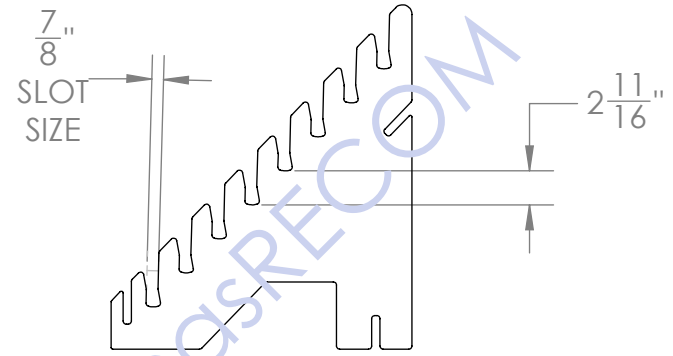

Back

"SLIP TOGETHER"
ASSEMBLY
(NO TOOLS
REQUIRED)

GRAPHIC
T.B.D.

"SLIP TOGETHER"
ASSEMBLY
(NO TOOLS
REQUIRED)

5/8" THICK BLACK MDF
WITH BLACK PAINTED
EDGES

"HOURLASS" SLOTS
ALLOW CUSTOMER TO "FLIP"
SAMPLES FOR VIEWING.

7
8"

DECAL ON FRONT T.B.D.