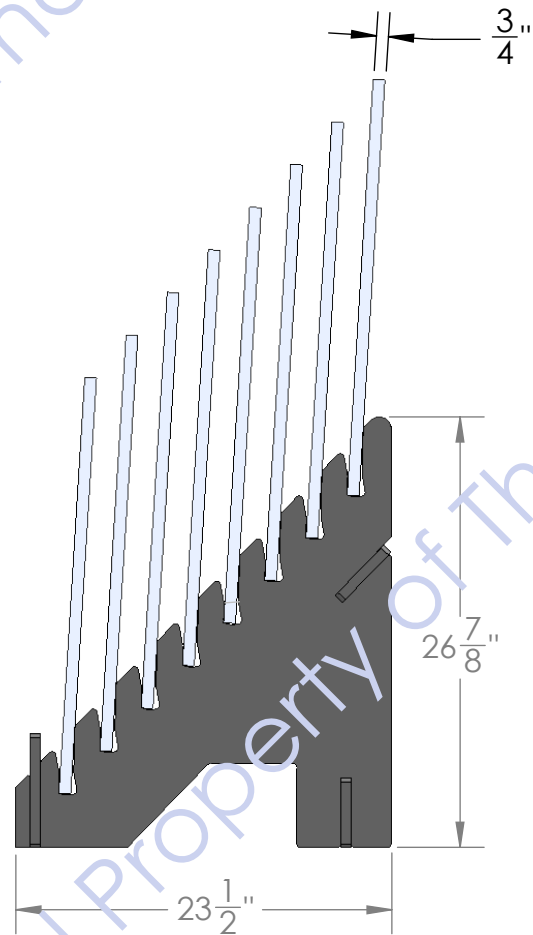

Back

"SLIP TOGETHER"
ASSEMBLY
(NO TOOLS
REQUIRED)

GRAPHIC
T.B.D.

"SLIP TOGETHER"
ASSEMBLY
(NO TOOLS
REQUIRED)

5/8" THICK BLACK MDF
WITH BLACK PAINTED
EDGES

"HOURLASS" SLOTS
ALLOW CUSTOMER TO "FLIP"
SAMPLES FOR VIEWING.

7
8"

DECAL ON FRONT T.B.D.