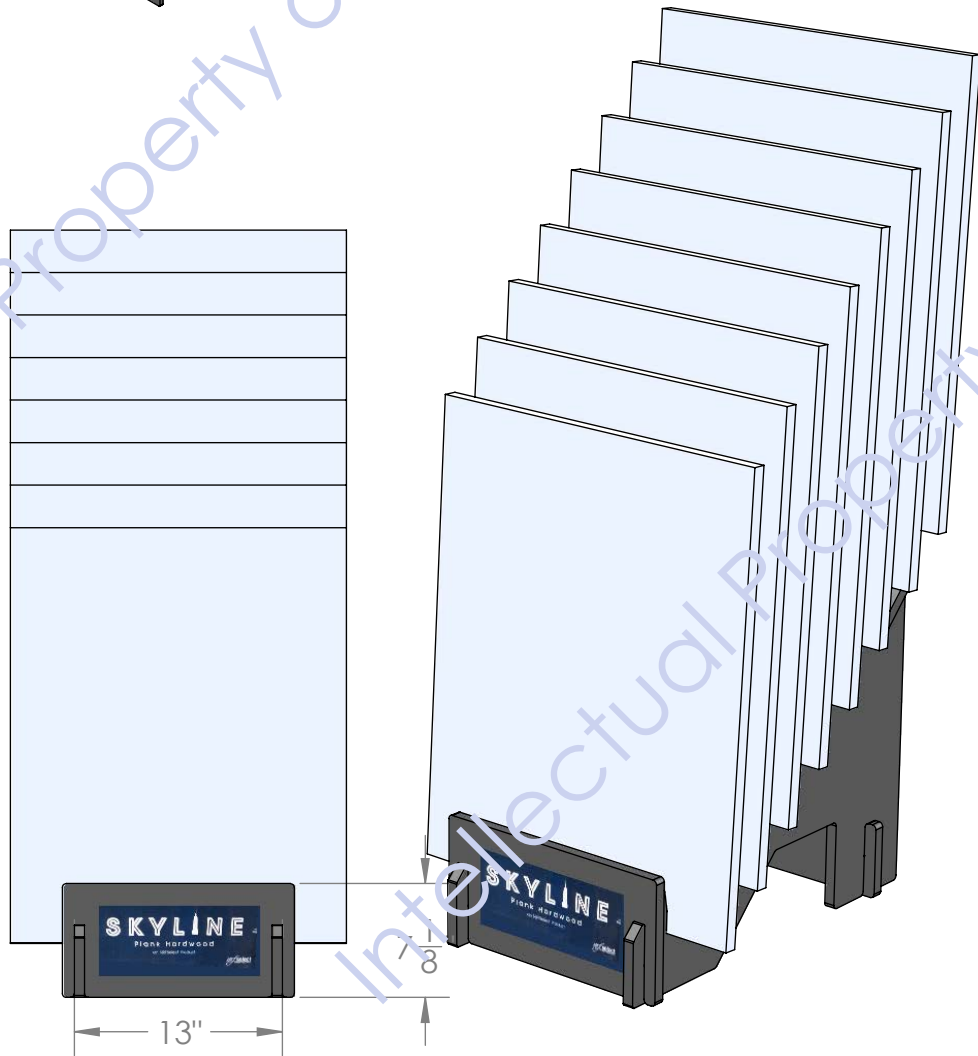

Back

"SLIP TOGETHER"
ASSEMBLY
(NO TOOLS
REQUIRED)

GRAPHIC
T.B.D.

"SLIP TOGETHER"
ASSEMBLY
(NO TOOLS
REQUIRED)

5/8" THICK BLACK MDF
WITH BLACK PAINTED
EDGES

"HOURLASS" SLOTS
ALLOW CUSTOMER TO "FLIP"
SAMPLES FOR VIEWING.

7
8"

DECAL ON FRONT T.B.D.