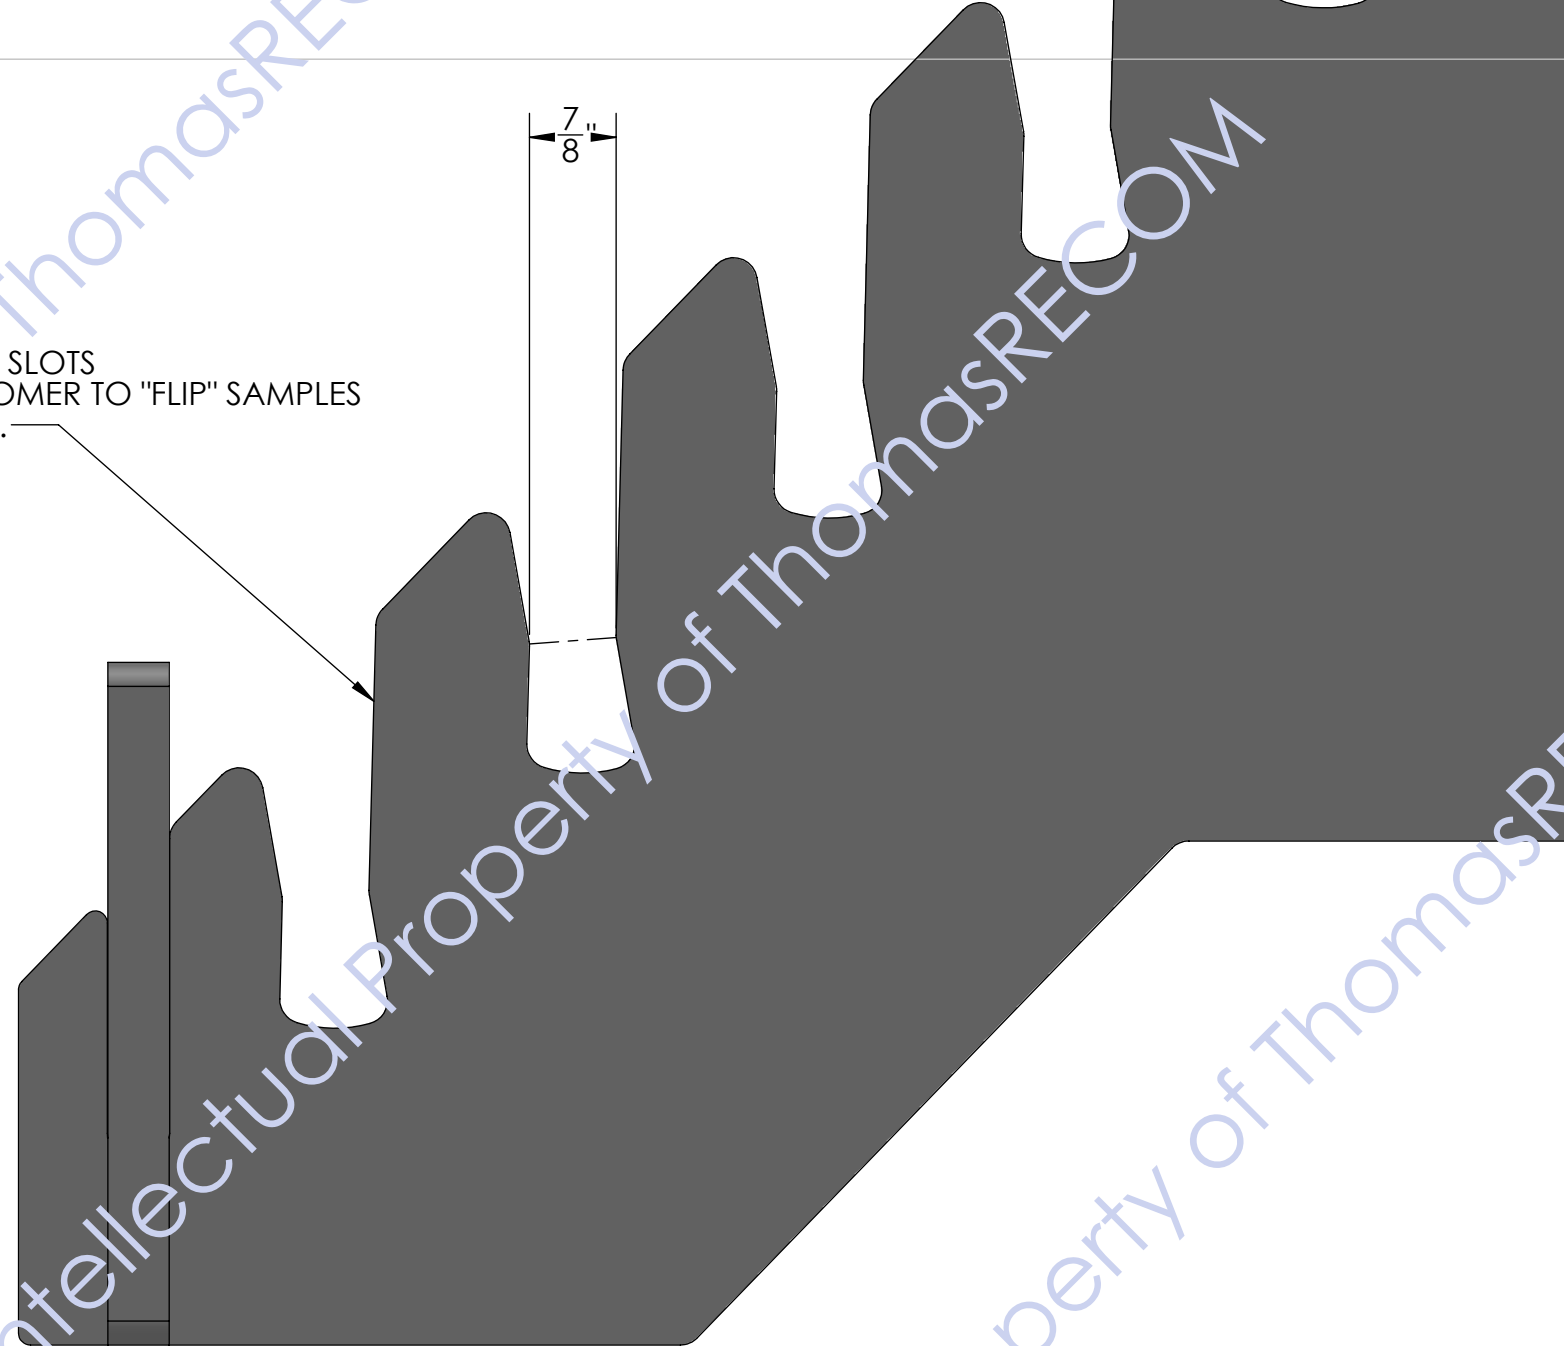

Back

"SLIP TOGETHER"
ASSEMBLY
(NO TOOLS
REQUIRED)

GRAPHIC
T.B.D.

"SLIP TOGETHER"
ASSEMBLY
(NO TOOLS
REQUIRED)

5/8" THICK BLACK MDF
WITH BLACK PAINTED
EDGES

"HOURLASS" SLOTS
ALLOW CUSTOMER TO "FLIP"
SAMPLES FOR VIEWING.

7
8"

DECAL ON FRONT T.B.D.