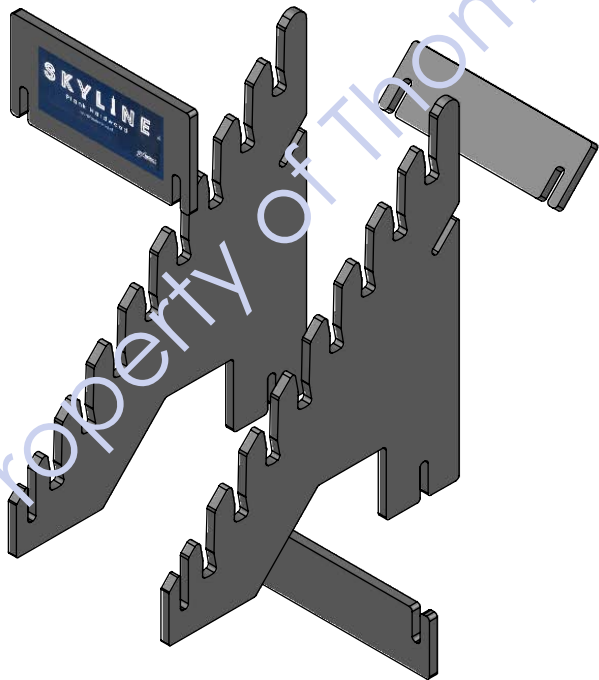

Back

"SLIP TOGETHER"
ASSEMBLY
(NO TOOLS
REQUIRED)

GRAPHIC
T.B.D.

"SLIP TOGETHER"
ASSEMBLY
(NO TOOLS
REQUIRED)

5/8" THICK BLACK MDF
WITH BLACK PAINTED
EDGES

"HOURLASS" SLOTS
ALLOW CUSTOMER TO "FLIP"
SAMPLES FOR VIEWING.

7
8"

DECAL ON FRONT T.B.D.