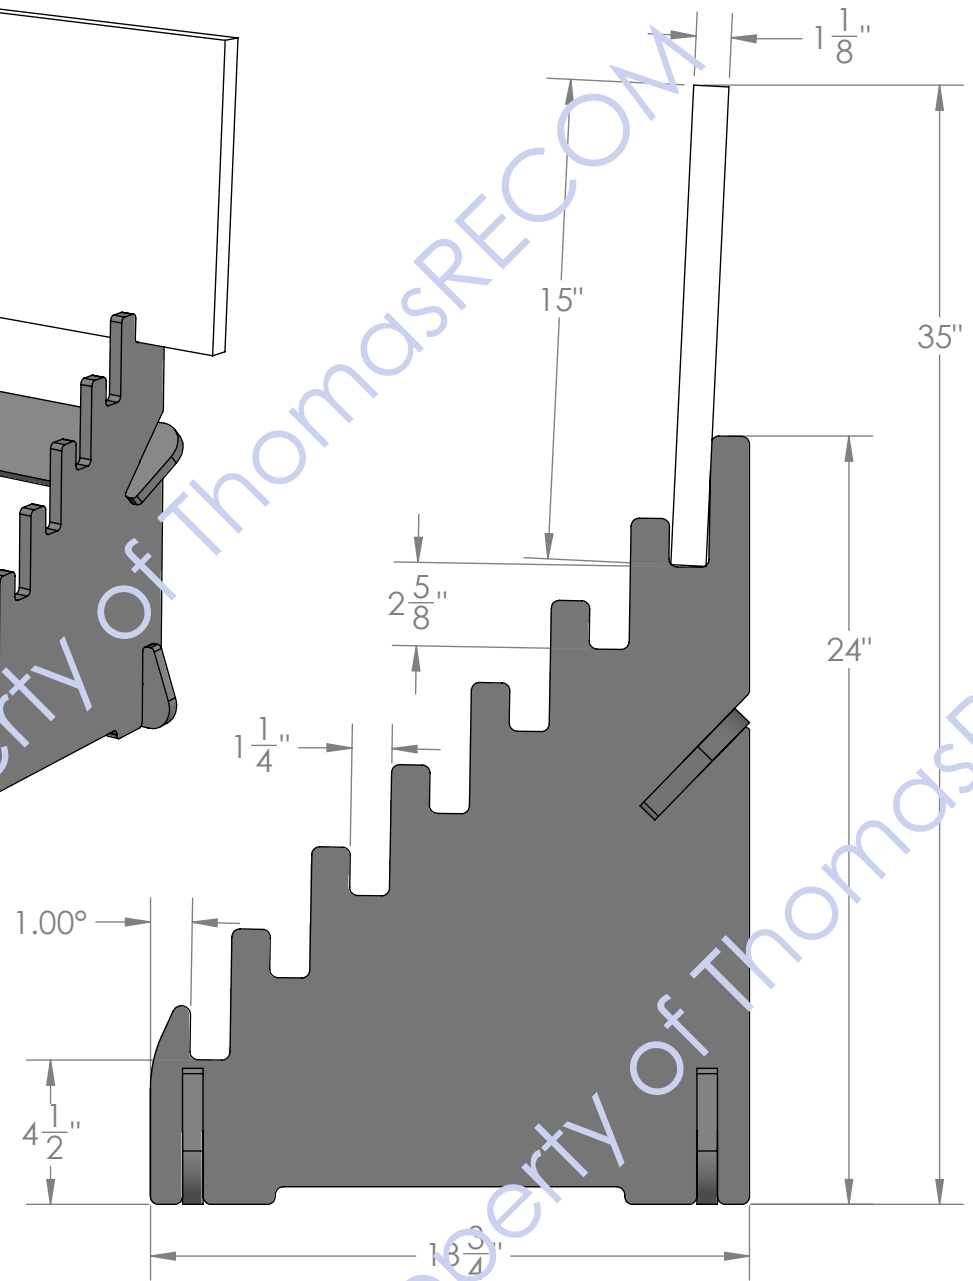

Back

ALL BLACK
5/8" THICK MDF