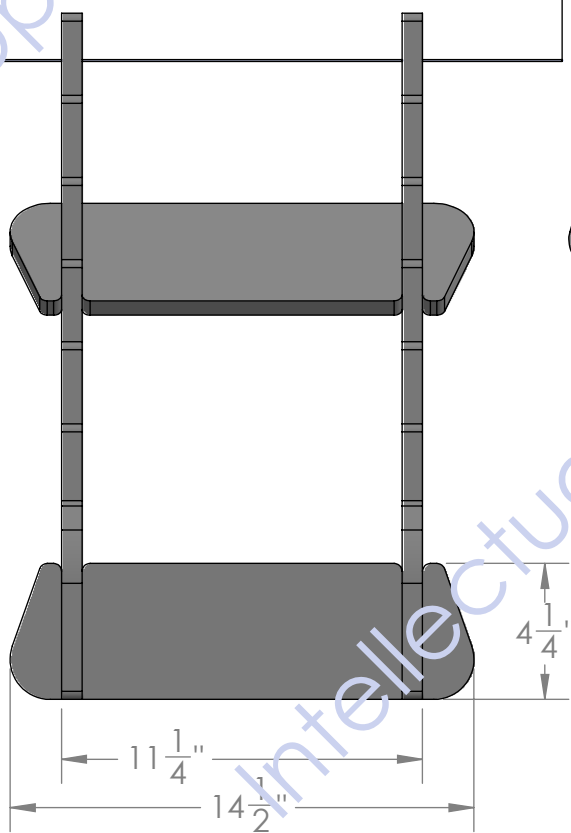

Back

ALL BLACK
5/8" THICK MDF