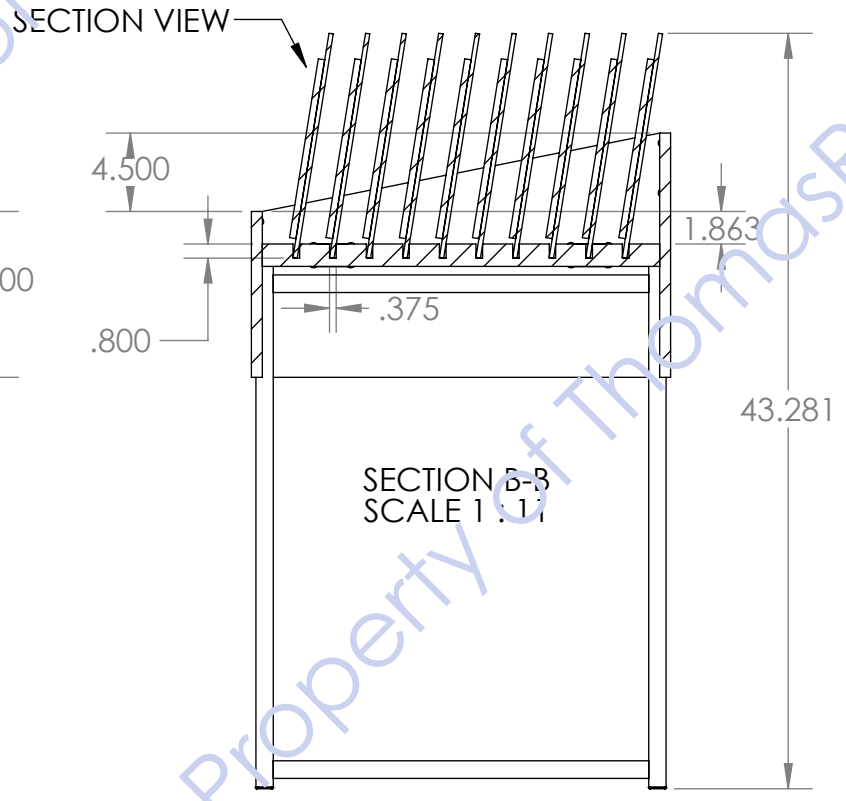

# EASY ASSEMBLY

PLASTIC TIPS

ALL 1" SQUARE TUBING

GROOVES PROVIDED FOR LEGS TO SLIDE INTO

UPSIDE DOWN VIEW

UPSIDE DOWN VIEW