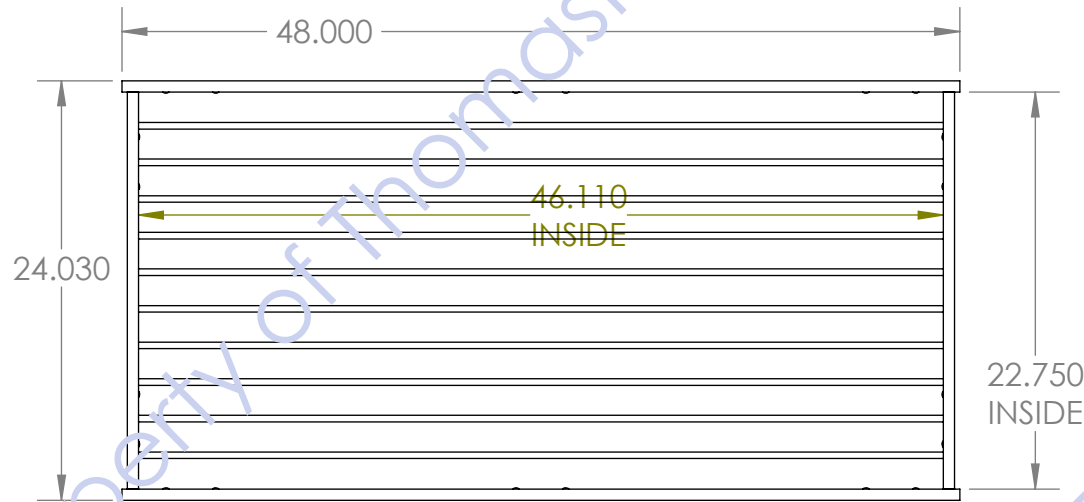

# EASY ASSEMBLY

PLASTIC TIPS

ALL 1" SQUARE TUBING

GROOVES PROVIDED FOR LEGS TO SLIDE INTO

UPSIDE DOWN VIEW

UPSIDE DOWN VIEW