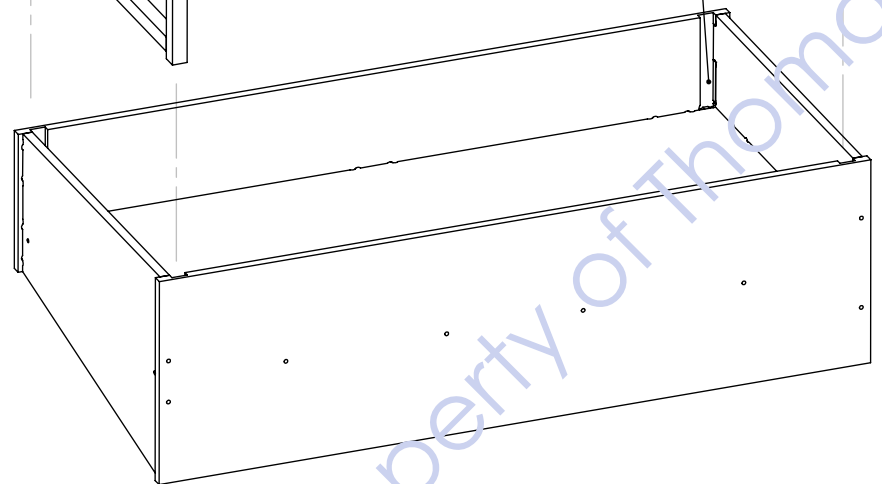

# EASY ASSEMBLY

PLASTIC TIPS

ALL 1" SQUARE TUBING

GROOVES PROVIDED FOR LEGS TO SLIDE INTO

UPSIDE DOWN VIEW

UPSIDE DOWN VIEW