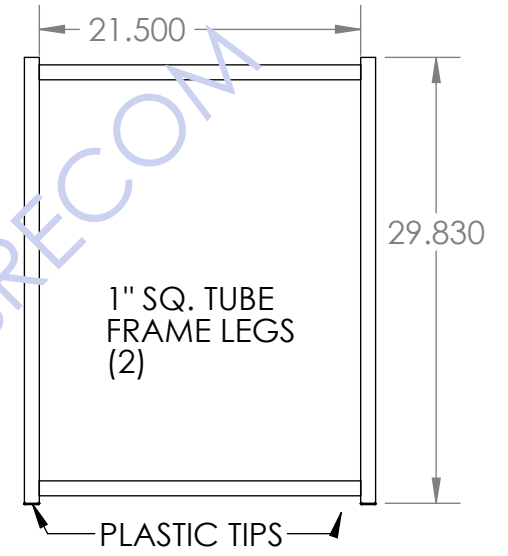

# EASY ASSEMBLY

PLASTIC TIPS

ALL 1" SQUARE TUBING

GROOVES PROVIDED FOR LEGS TO SLIDE INTO

UPSIDE DOWN VIEW

UPSIDE DOWN VIEW