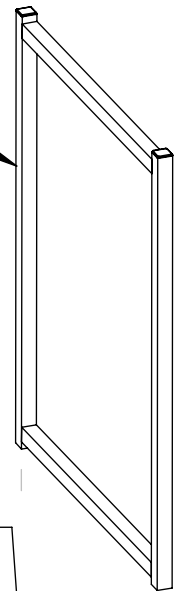

# EASY ASSEMBLY

PLASTIC TIPS

ALL 1" SQUARE TUBING

GROOVES PROVIDED FOR LEGS TO SLIDE INTO

UPSIDE DOWN VIEW

UPSIDE DOWN VIEW