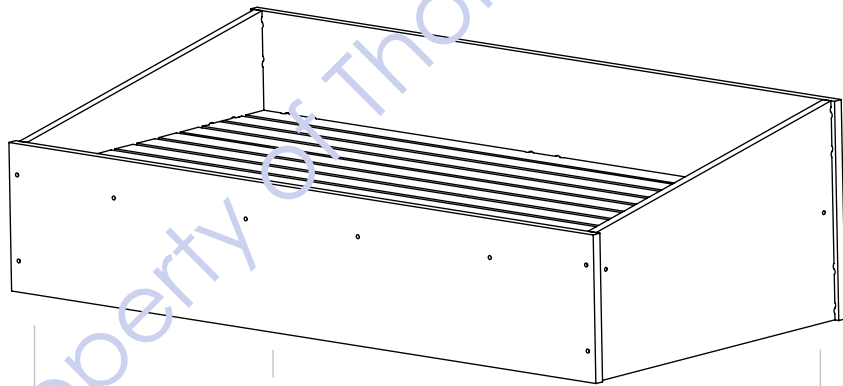

# EASY ASSEMBLY

PLASTIC TIPS

ALL 1" SQUARE TUBING

GROOVES PROVIDED FOR LEGS TO SLIDE INTO

UPSIDE DOWN VIEW

UPSIDE DOWN VIEW