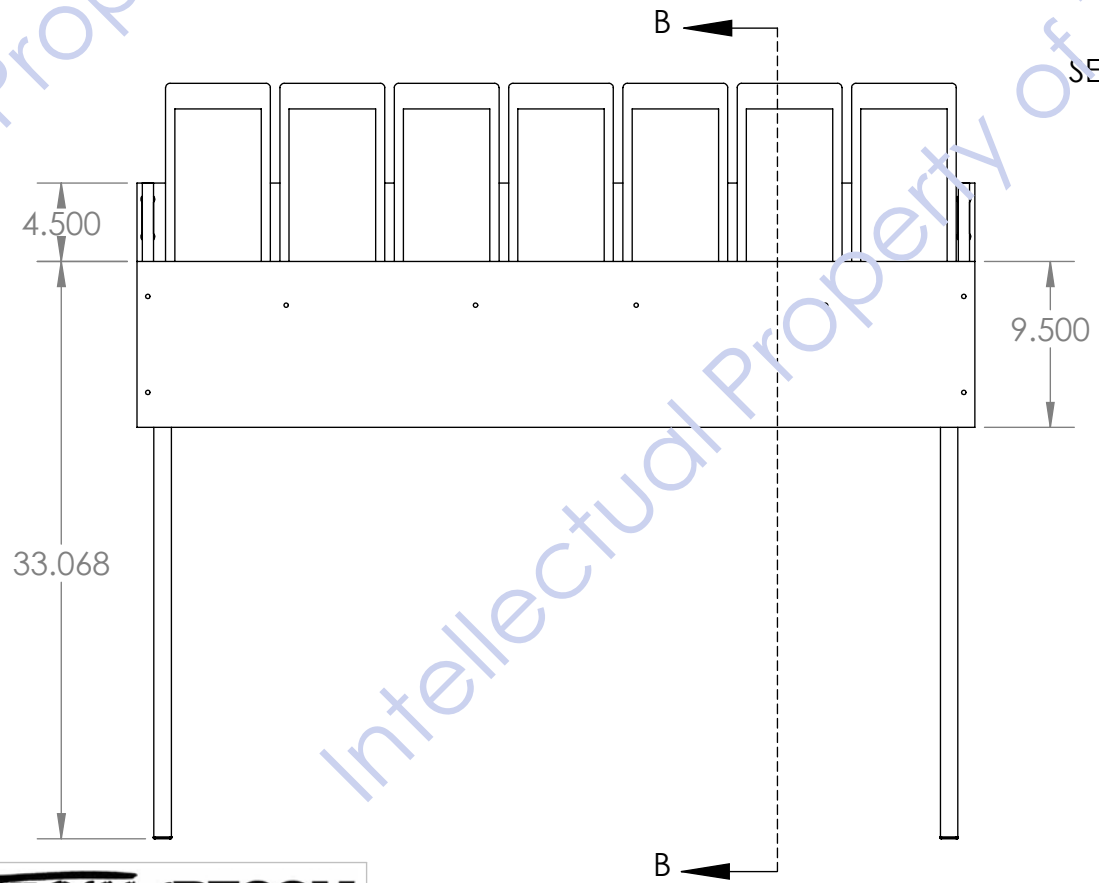

# EASY ASSEMBLY

PLASTIC TIPS

ALL 1" SQUARE TUBING

GROOVES PROVIDED FOR LEGS TO SLIDE INTO

UPSIDE DOWN VIEW

UPSIDE DOWN VIEW