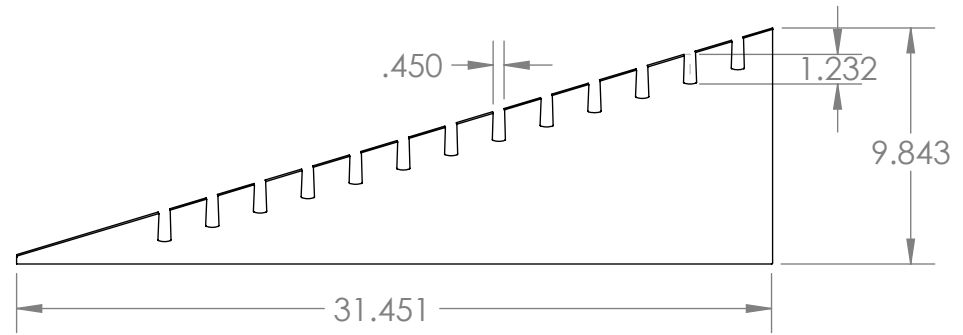

16 GAUGE !! PACKED 4/CARTON

STEEL
POWDERCOAT
GUN-METAL
GRAY
(SLIGHTLY DARKER
THAN PROTO)

BLACK
SCREEN-PRINTED
LOGO

10.000

12X24X3/8"
THICK SAMPLES

24x24 x3/8" THICK SAMPLES