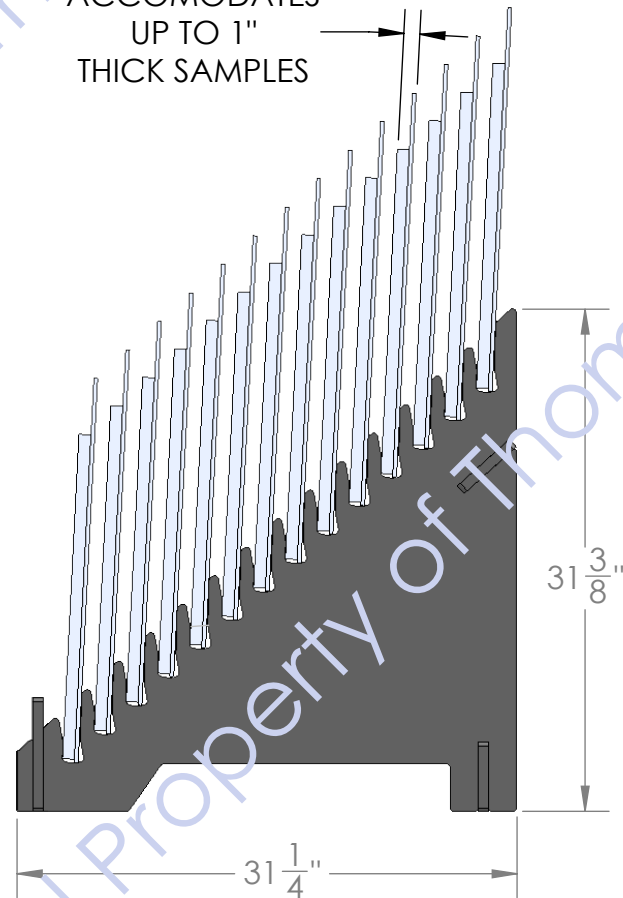

"SLIP TOGETHER"  
ASSEMBLY  
(NO TOOLS  
REQUIRED)

SLOTS ARE "HOURLASS" STYLE  
ALLOWING SAMPLES TO BE  
LEANED FORWARD FOR  
BETTER VIEWING

GRAPHIC

"SLIP TOGETHER"  
ASSEMBLY  
(NO TOOLS  
REQUIRED)

5/8" THICK BLACK MDF  
WITH BLACK PAINTED  
EDGES

1 1/8"  
SLOT  
SIZE

1 3/4"

ACCOMODATES  
UP TO 1"  
THICK SAMPLES

Property of Thomas  
Intellectual Property of ThomasRE

AREA AVAILABLE FOR GRAPHIC

Property of Thom