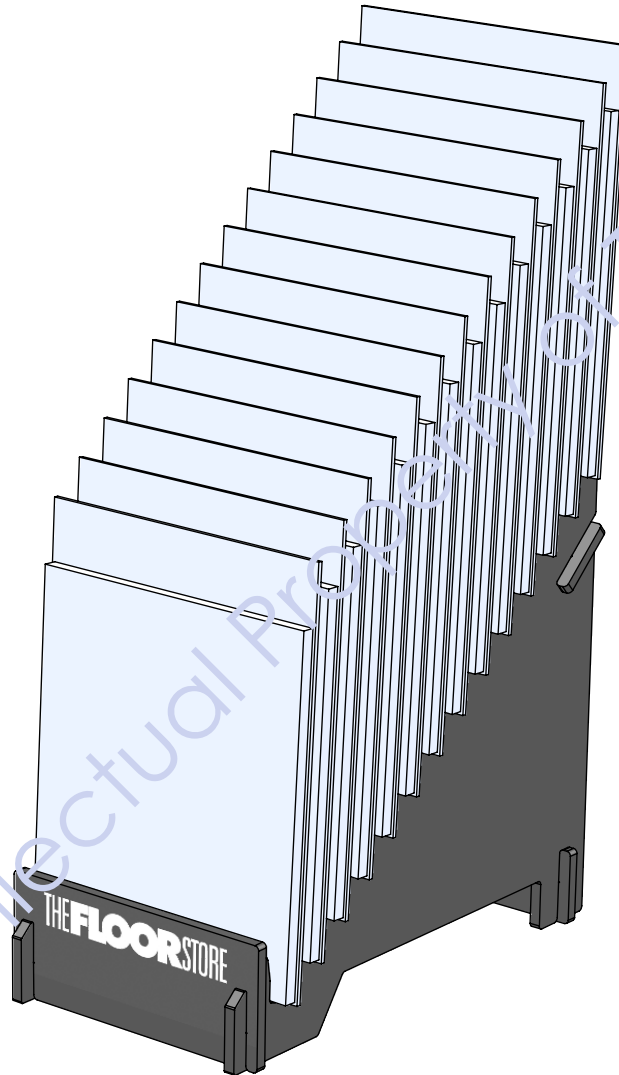

"SLIP TOGETHER"  
ASSEMBLY  
(NO TOOLS  
REQUIRED)

SLOTS ARE "HOURLASS" STYLE  
ALLOWING SAMPLES TO BE  
LEANED FORWARD FOR  
BETTER VIEWING

GRAPHIC

"SLIP TOGETHER"  
ASSEMBLY  
(NO TOOLS  
REQUIRED)

5/8" THICK BLACK MDF  
WITH BLACK PAINTED  
EDGES

1 1/8"  
SLOT  
SIZE

1 3/4"

ACCOMODATES  
UP TO 1"  
THICK SAMPLES

Property of Thomas  
Intellectual Property of ThomasRE

AREA AVAILABLE FOR GRAPHIC

Property of Thom