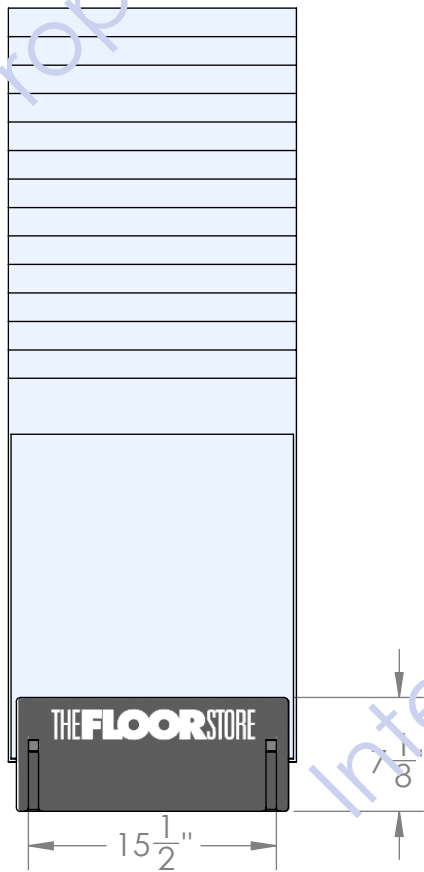

"SLIP TOGETHER"  
ASSEMBLY  
(NO TOOLS  
REQUIRED)

SLOTS ARE "HOURLASS" STYLE  
ALLOWING SAMPLES TO BE  
LEANED FORWARD FOR  
BETTER VIEWING

GRAPHIC

"SLIP TOGETHER"  
ASSEMBLY  
(NO TOOLS  
REQUIRED)

5/8" THICK BLACK MDF  
WITH BLACK PAINTED  
EDGES

1 1/8"  
SLOT  
SIZE

1 3/4"

ACCOMODATES  
UP TO 1"  
THICK SAMPLES

Property of Thomas  
Intellectual Property of ThomasRE

AREA AVAILABLE FOR GRAPHIC

Property of Thom