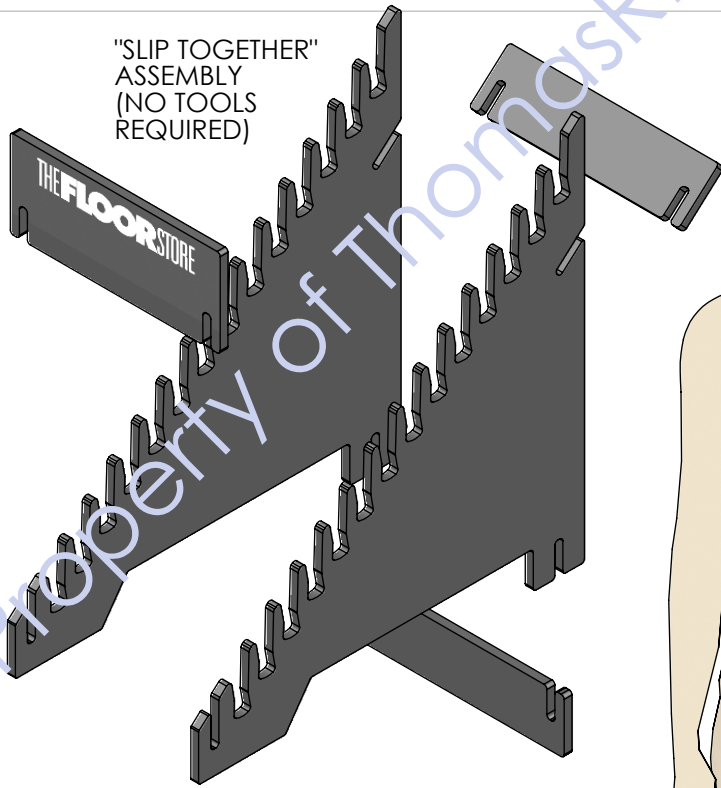

"SLIP TOGETHER"  
ASSEMBLY  
(NO TOOLS  
REQUIRED)

SLOTS ARE "HOURLASS" STYLE  
ALLOWING SAMPLES TO BE  
LEANED FORWARD FOR  
BETTER VIEWING

GRAPHIC

"SLIP TOGETHER"  
ASSEMBLY  
(NO TOOLS  
REQUIRED)

5/8" THICK BLACK MDF  
WITH BLACK PAINTED  
EDGES

1 1/8"  
SLOT  
SIZE

1 3/4"

ACCOMODATES  
UP TO 1"  
THICK SAMPLES

Property of Thomas  
Intellectual Property of ThomasRE

AREA AVAILABLE FOR GRAPHIC

Property of Thom