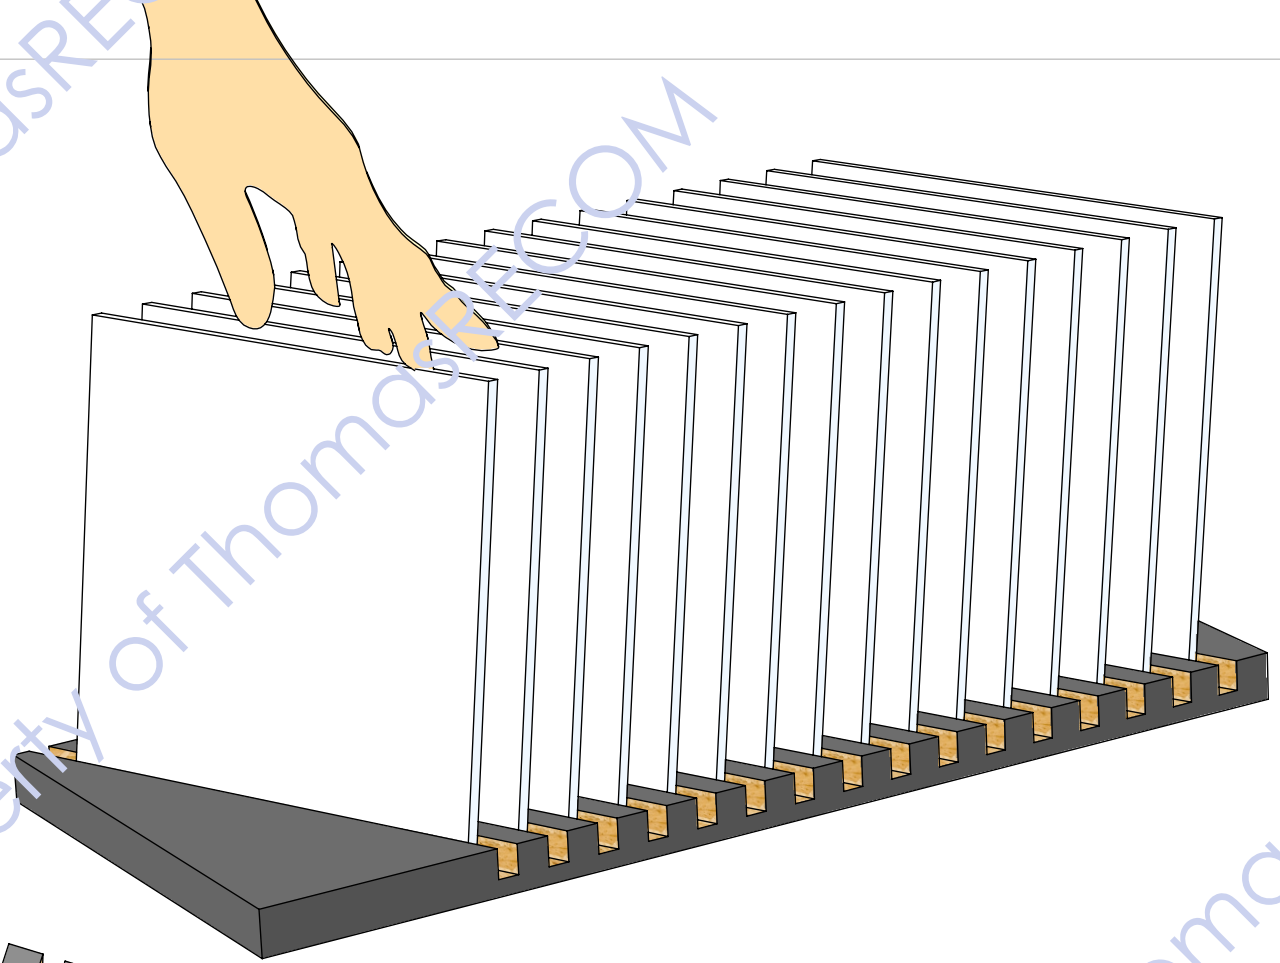

Back

BLACK MDF, 1-1/4" THICK, BLACK PAINTED EDGES