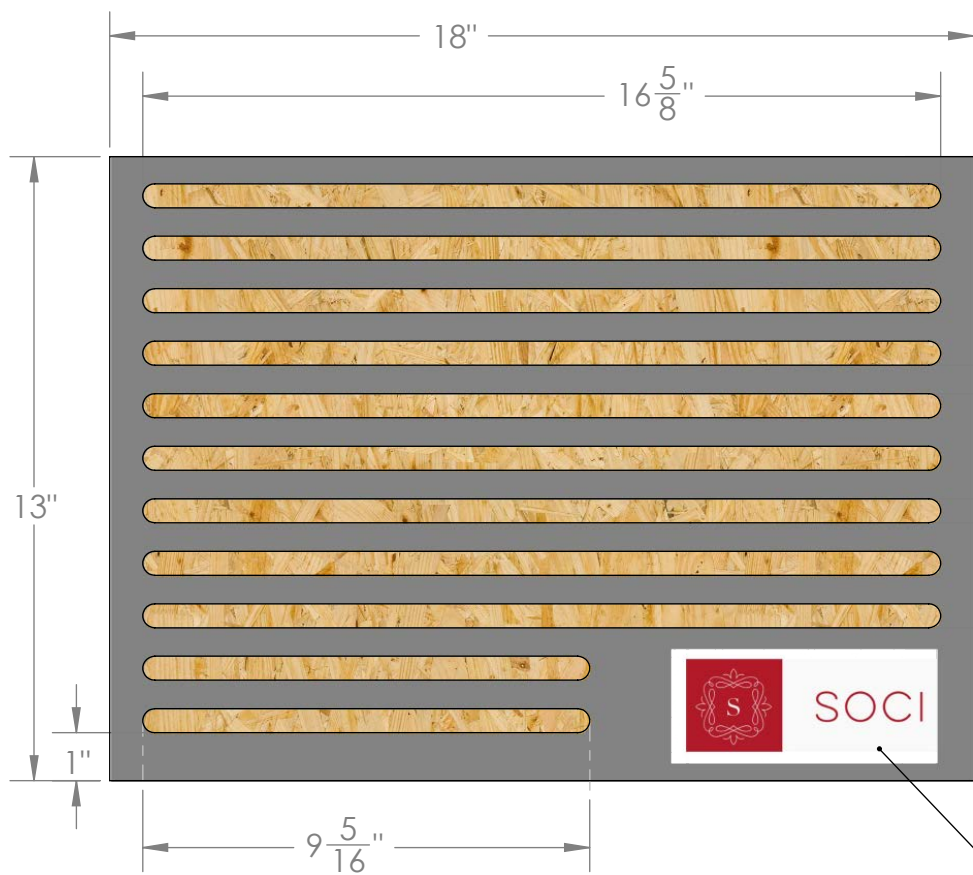

Back

5/8"
BETWEEN
SLOTS

1/2"
WIDE
SLOTS

3 3/16"

BRANDING LOGO
(DECAL/STICKER)