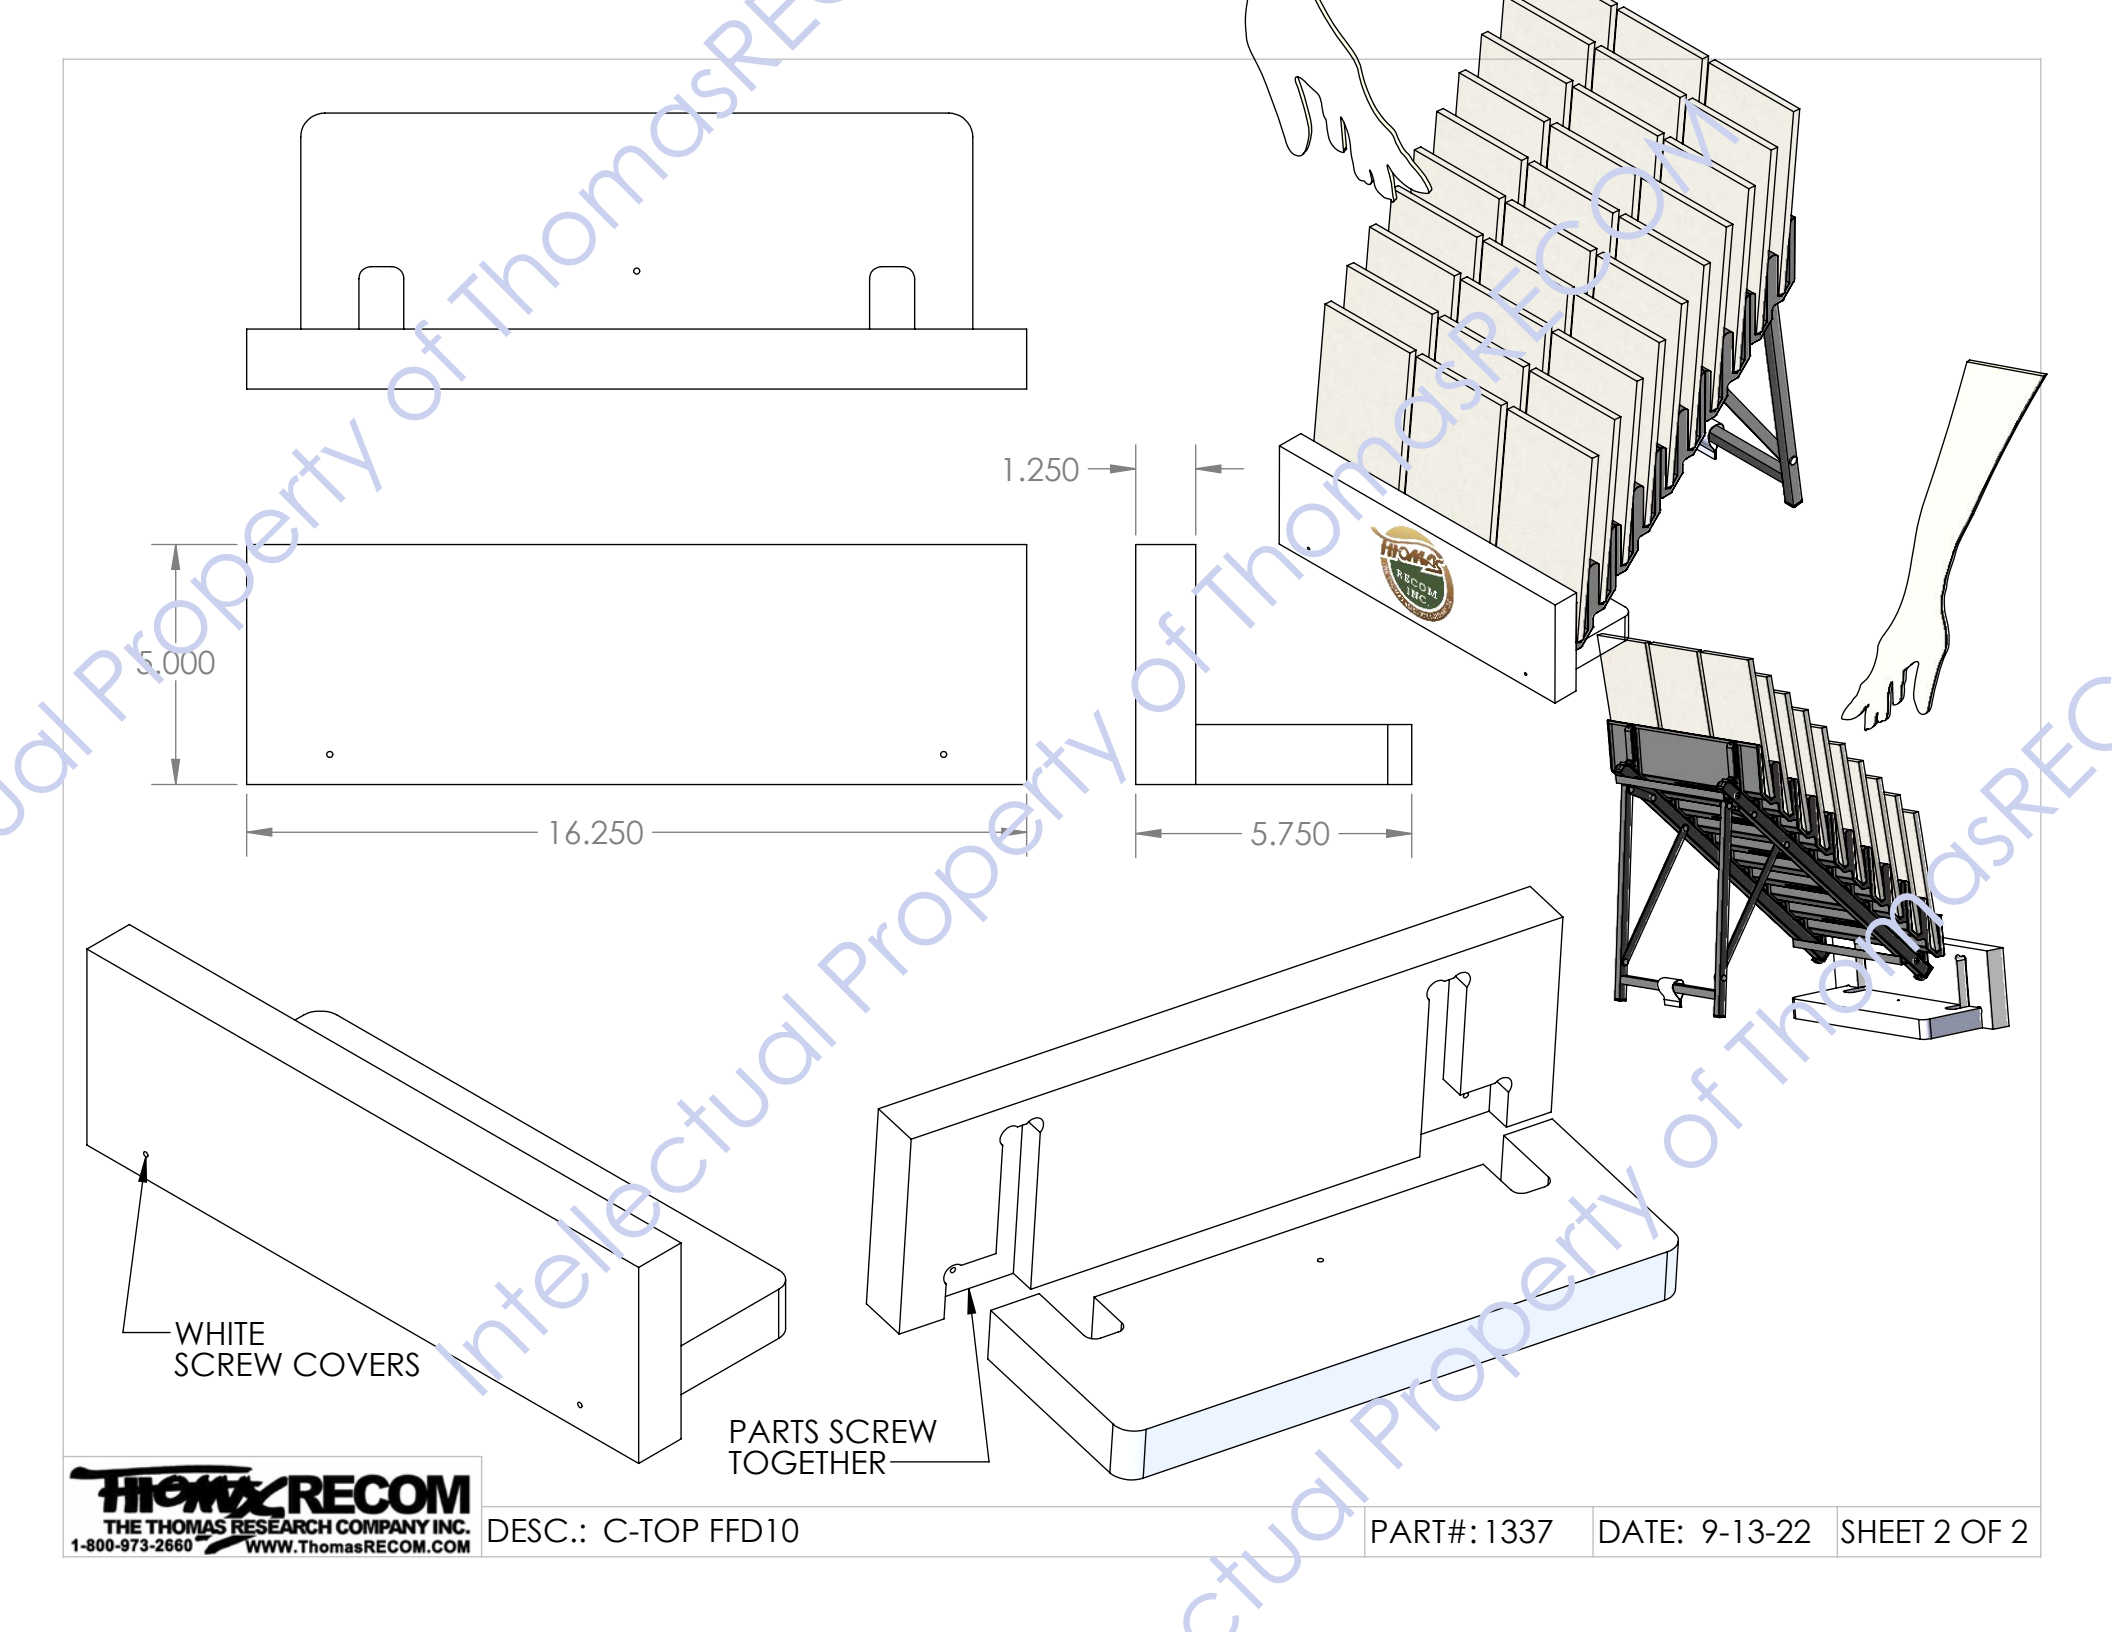

Back

5.000

16.250

1.250

5.750

WHITE SCREW COVERS

PARTS SCREW TOGETHER