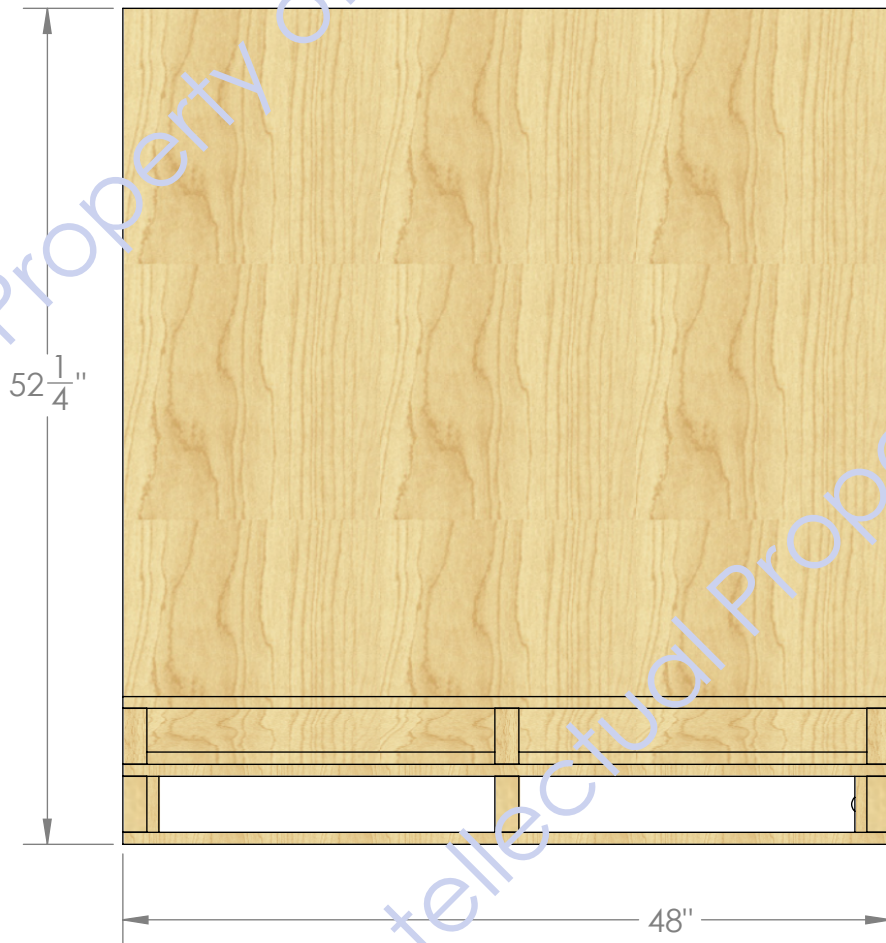

Back

TILES, 48X48

3/4" PLYWOOD

TOP SECTION  
CAN BE REMOVED  
TO SAVE SPACE

NUT AND BOLT (4X)

SHOWING (41) 3/8" THICK TILES PER SIDE (TOTAL (82))