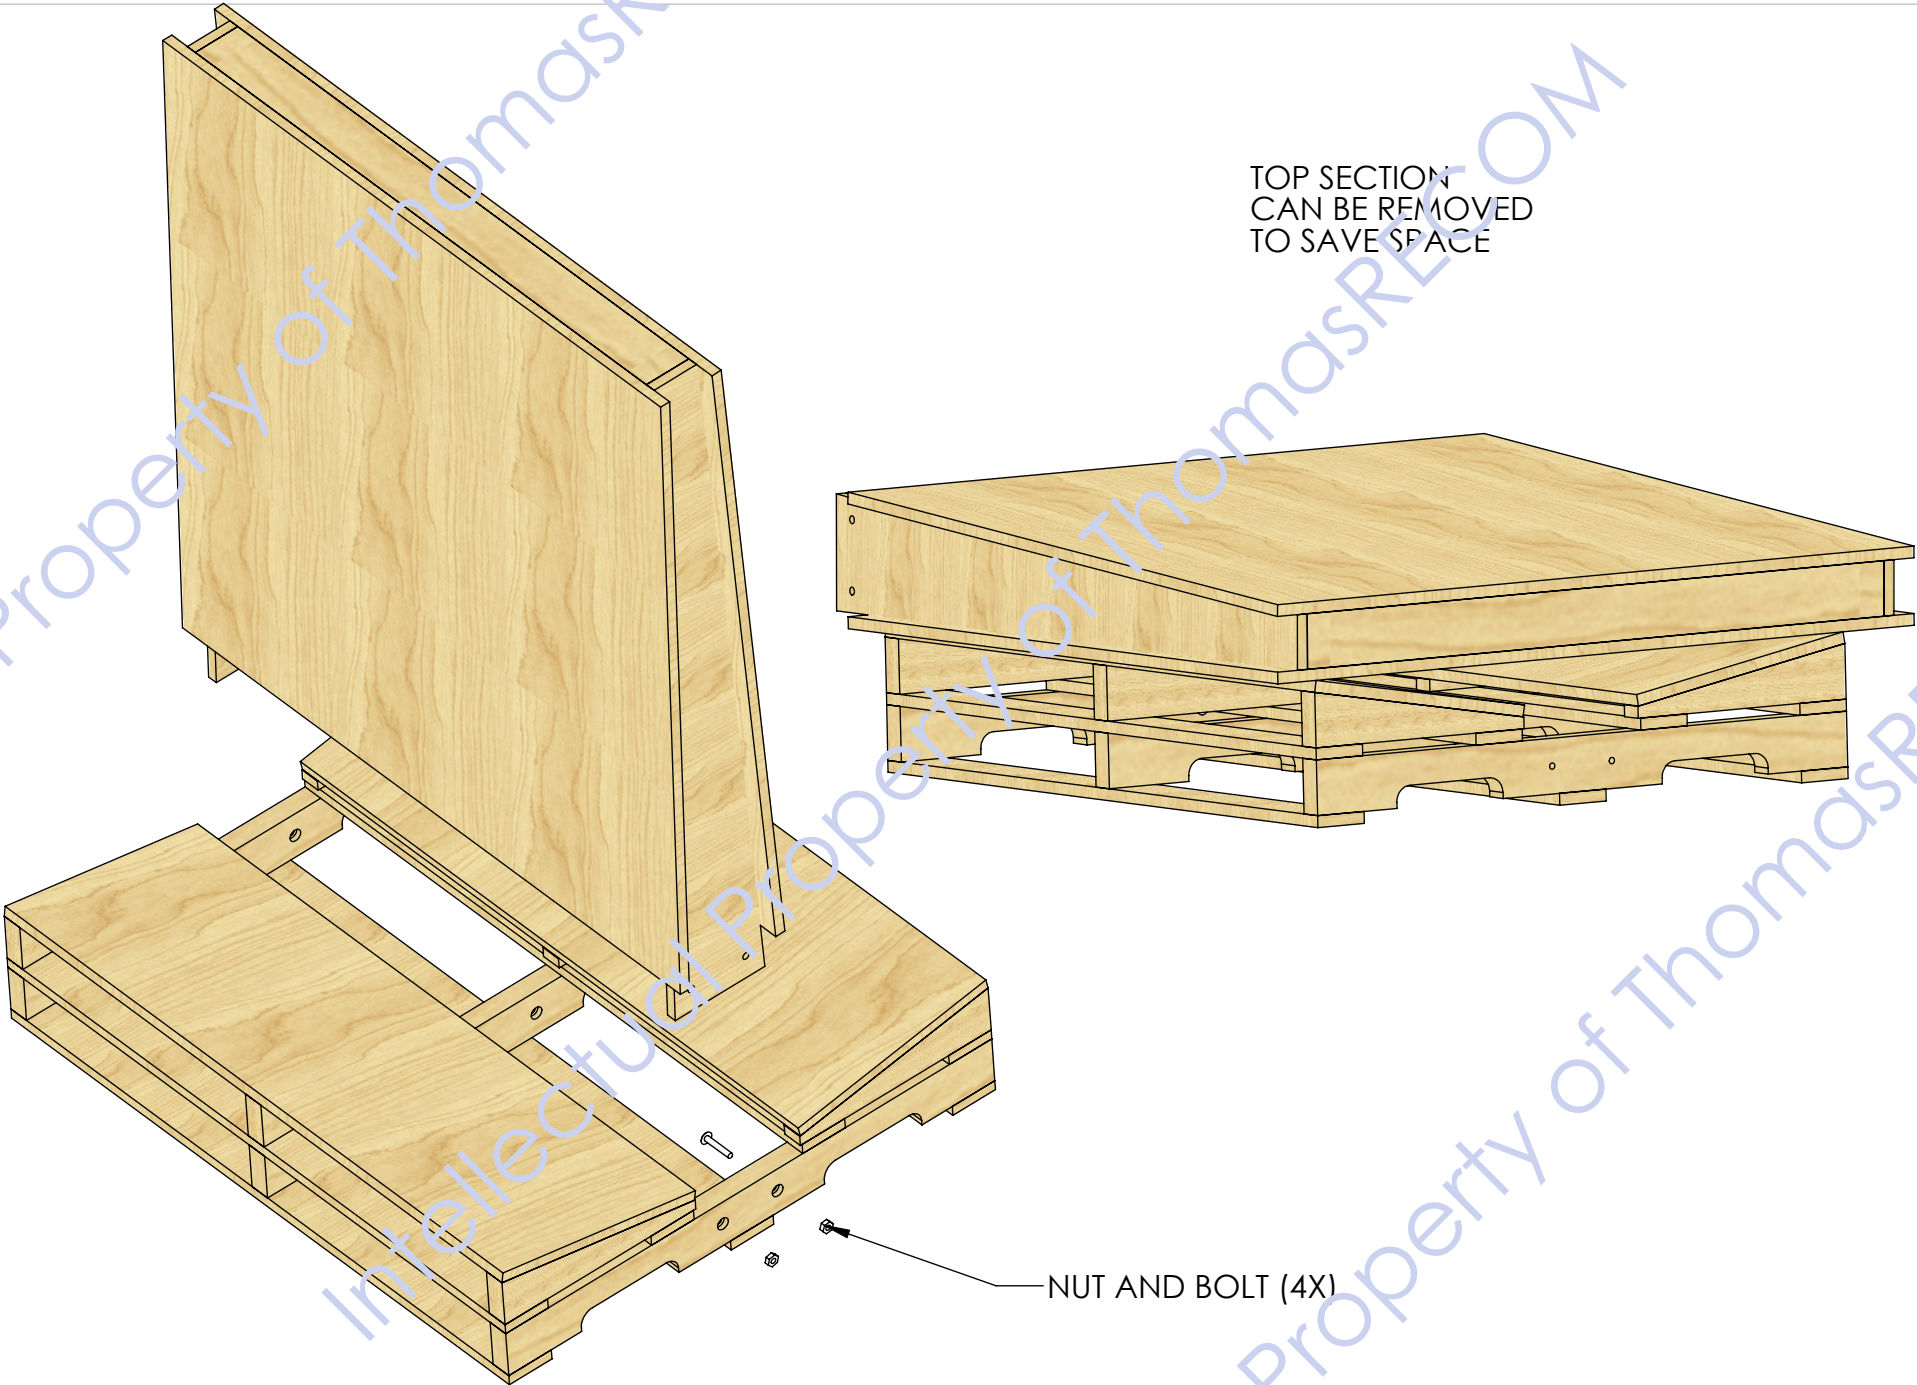

Back

TILES, 48X48

3/4" PLYWOOD

TOP SECTION  
CAN BE REMOVED  
TO SAVE SPACE

NUT AND BOLT (4X)

SHOWING (41) 3/8" THICK TILES PER SIDE (TOTAL (82))