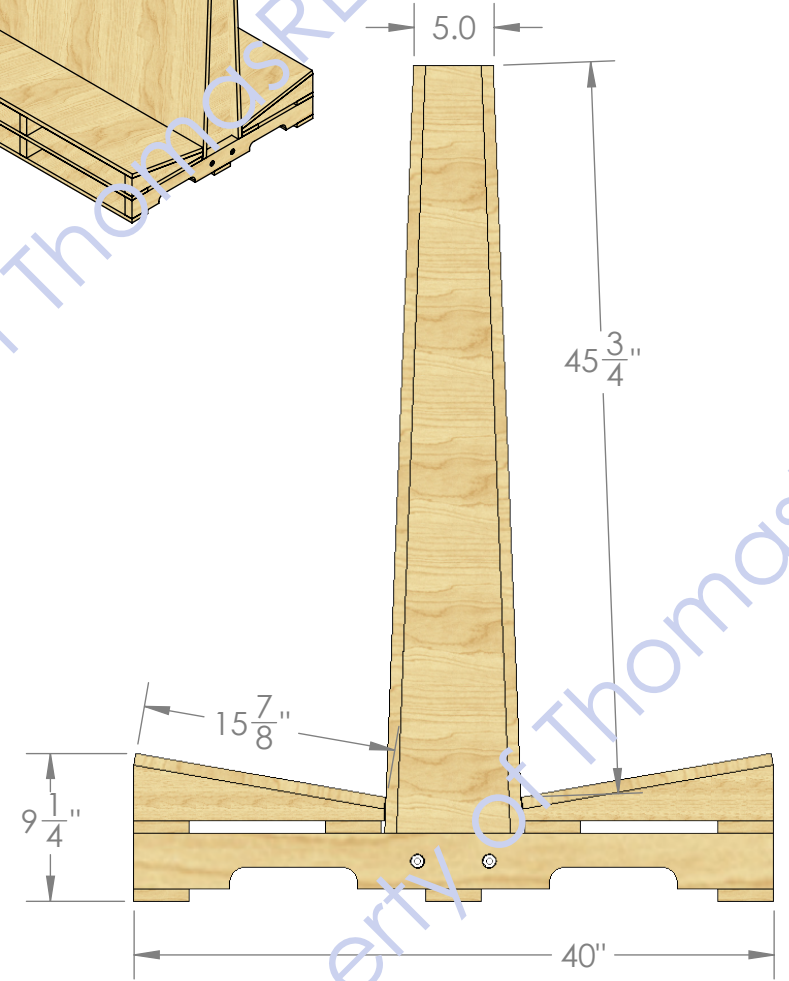

Back

TILES, 48X48

3/4" PLYWOOD

TOP SECTION  
CAN BE REMOVED  
TO SAVE SPACE

NUT AND BOLT (4X)

SHOWING (41) 3/8" THICK TILES PER SIDE (TOTAL (82))