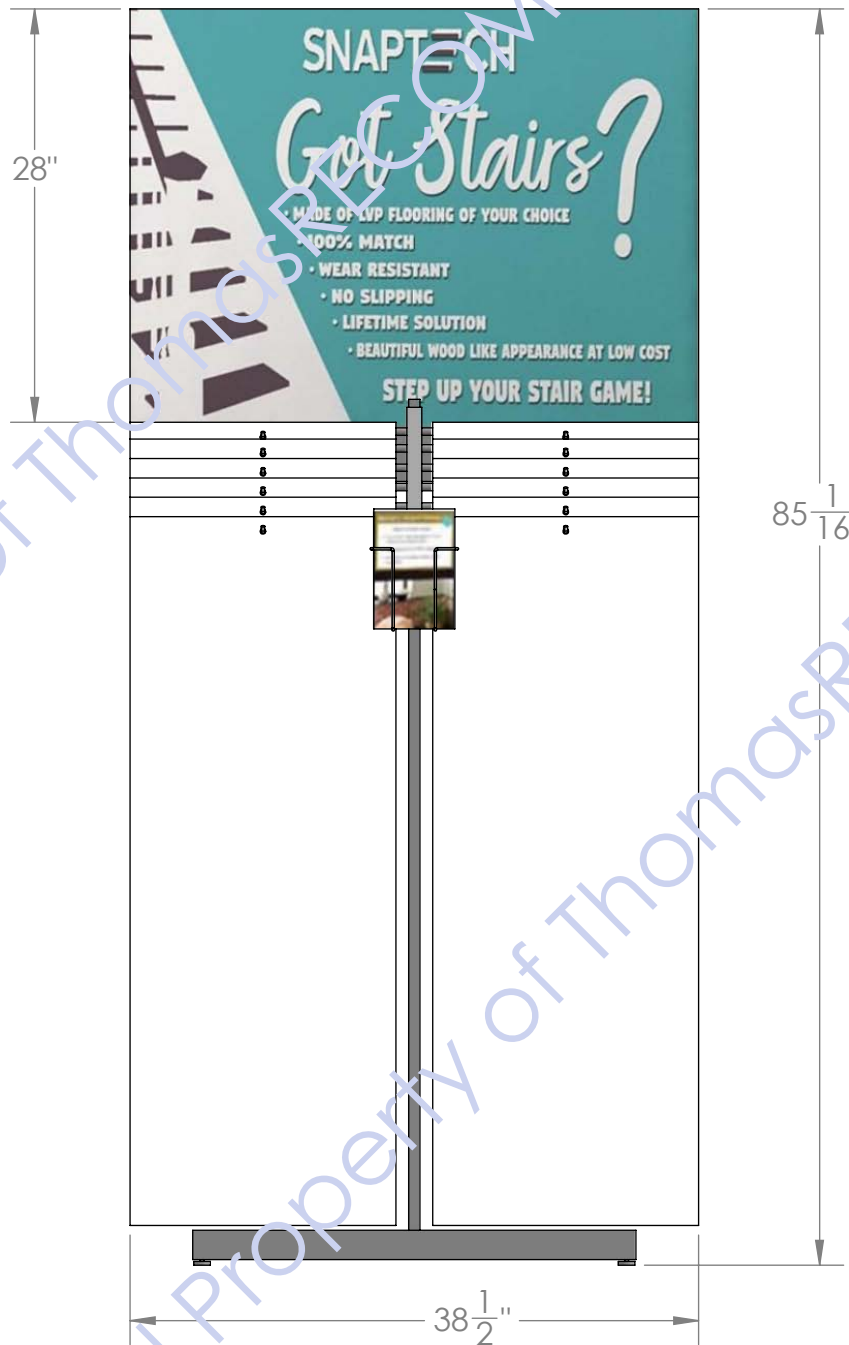

SAMPLES 18" X 48"

ESTIMATED CARTON
 DIMS: 36" X 62" X 1/2"5
 SIGN WOULD SHIP LOOSE SEPARATE