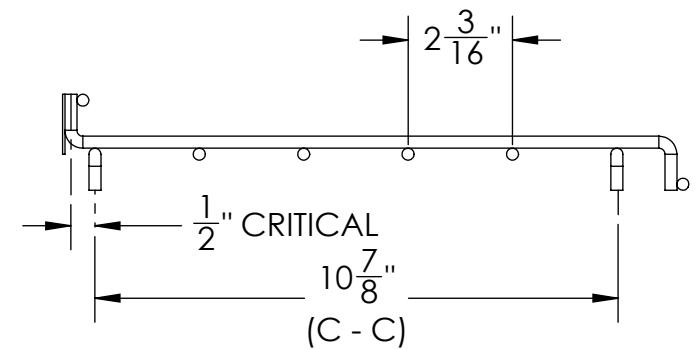

Back

PRINTED ALUMINUM SIGN

ALL WELDED STEEL CONSTRUCTION
INCLUDES STRUCTURAL "X" BRACE IN BACK
BLACK TEXTURED POWDERCOAT FINISH

EXPLODED ASSEMBLY VIEW

EXPLODED ASSEMBLY VIEW