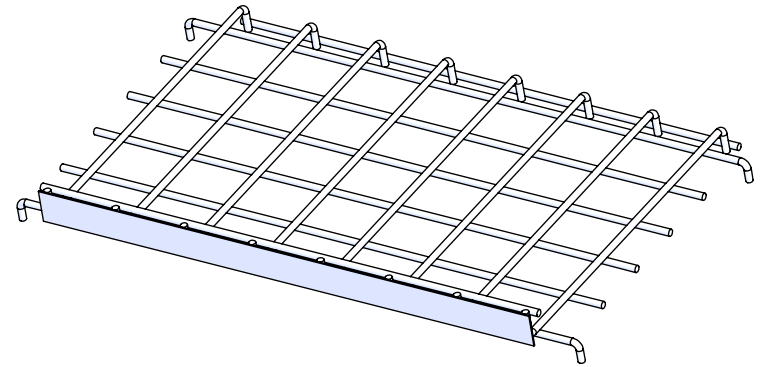

Back

PRINTED ALUMINUM SIGN

ALL WELDED STEEL CONSTRUCTION
INCLUDES STRUCTURAL "X" BRACE IN BACK
BLACK TEXTURED POWDERCOAT FINISH

EXPLODED ASSEMBLY VIEW

EXPLODED ASSEMBLY VIEW