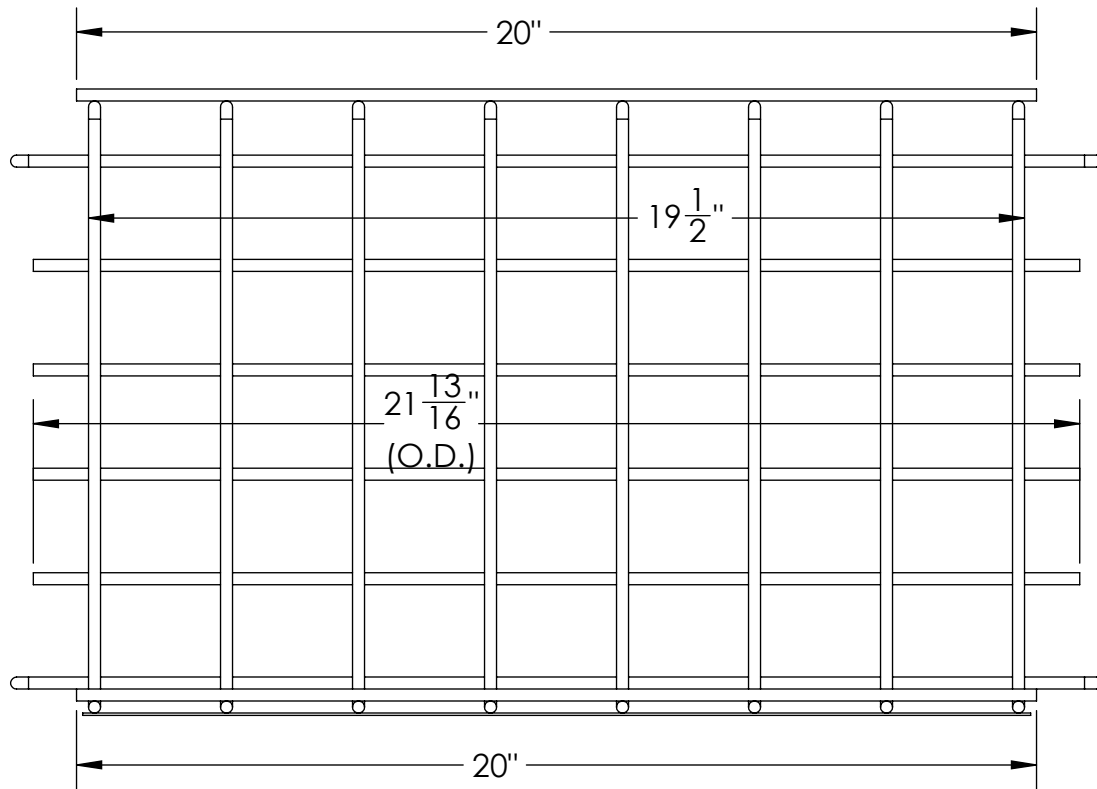

Back

PRINTED ALUMINUM SIGN

ALL WELDED STEEL CONSTRUCTION
INCLUDES STRUCTURAL "X" BRACE IN BACK
BLACK TEXTURED POWDERCOAT FINISH

EXPLODED ASSEMBLY VIEW

EXPLODED ASSEMBLY VIEW