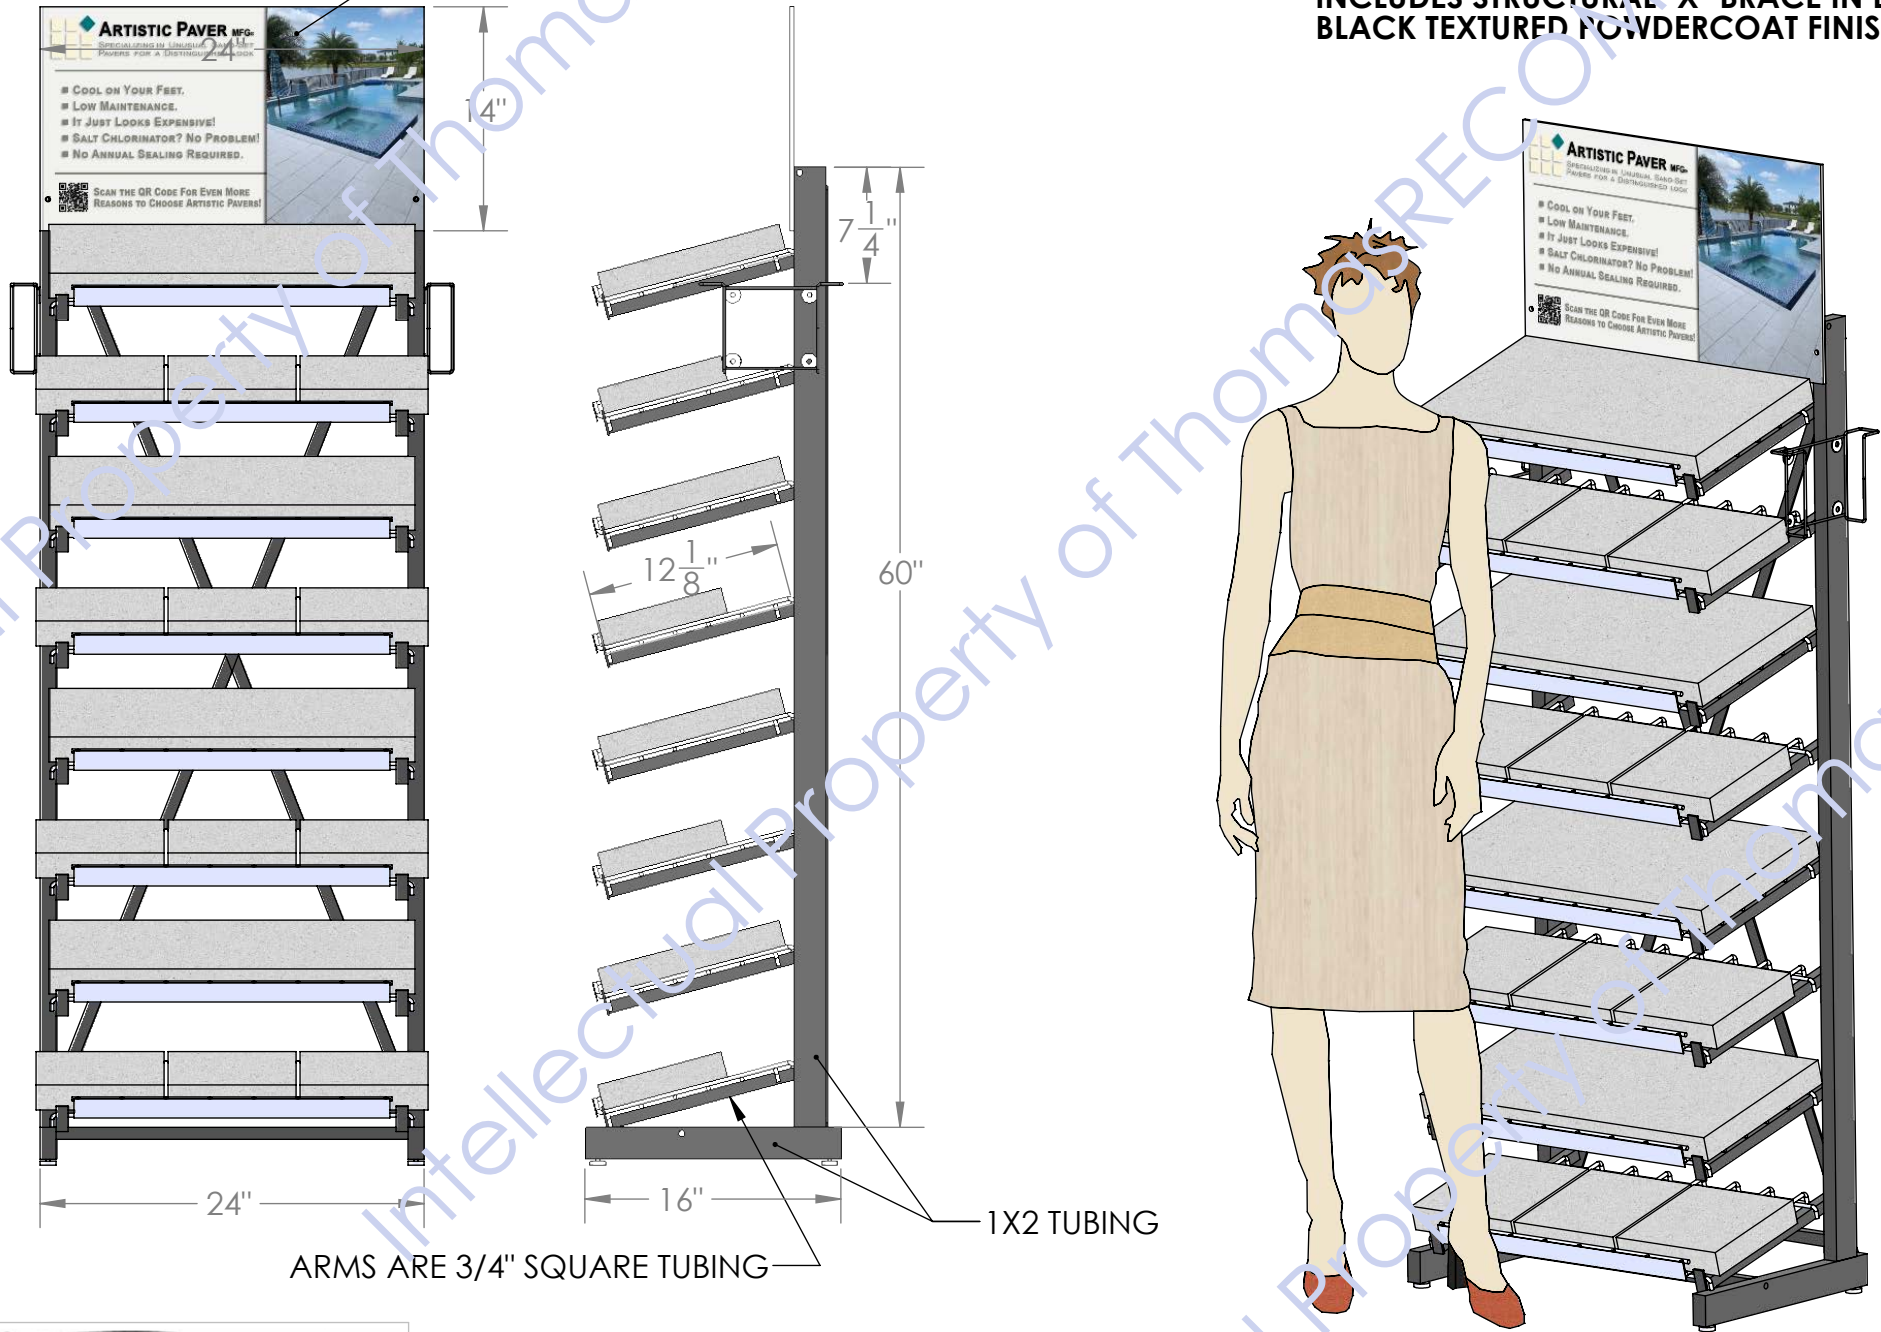

Back

PRINTED ALUMINUM SIGN

ALL WELDED STEEL CONSTRUCTION
INCLUDES STRUCTURAL "X" BRACE IN BACK
BLACK TEXTURED POWDERCOAT FINISH

EXPLODED ASSEMBLY VIEW

EXPLODED ASSEMBLY VIEW