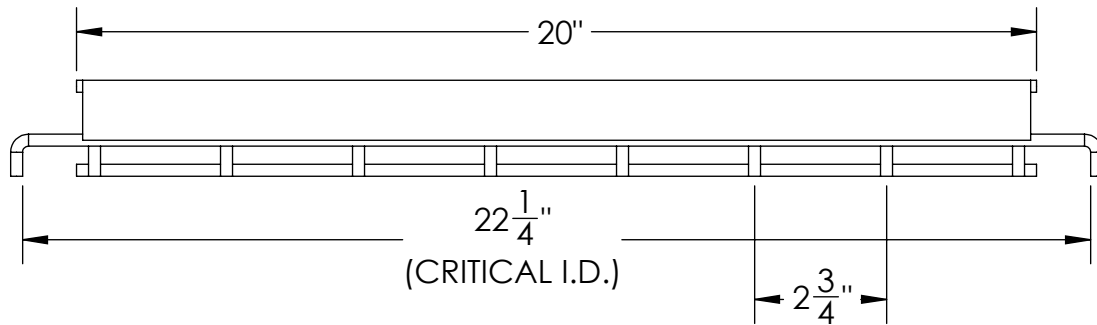

Back

PRINTED ALUMINUM SIGN

ALL WELDED STEEL CONSTRUCTION
INCLUDES STRUCTURAL "X" BRACE IN BACK
BLACK TEXTURED POWDERCOAT FINISH

EXPLODED ASSEMBLY VIEW

EXPLODED ASSEMBLY VIEW