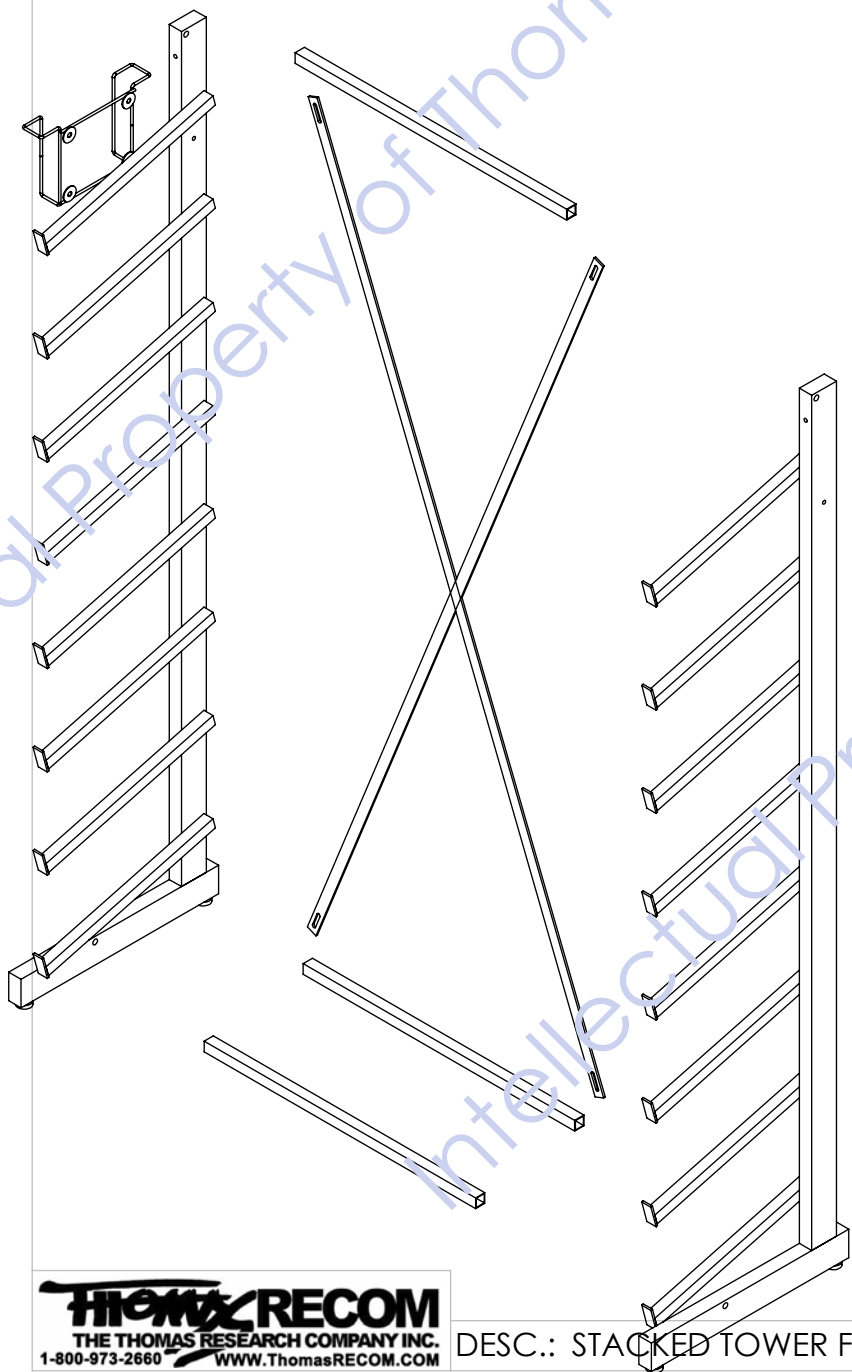

Back

PRINTED ALUMINUM SIGN

ALL WELDED STEEL CONSTRUCTION
INCLUDES STRUCTURAL "X" BRACE IN BACK
BLACK TEXTURED POWDERCOAT FINISH

EXPLODED ASSEMBLY VIEW

EXPLODED ASSEMBLY VIEW