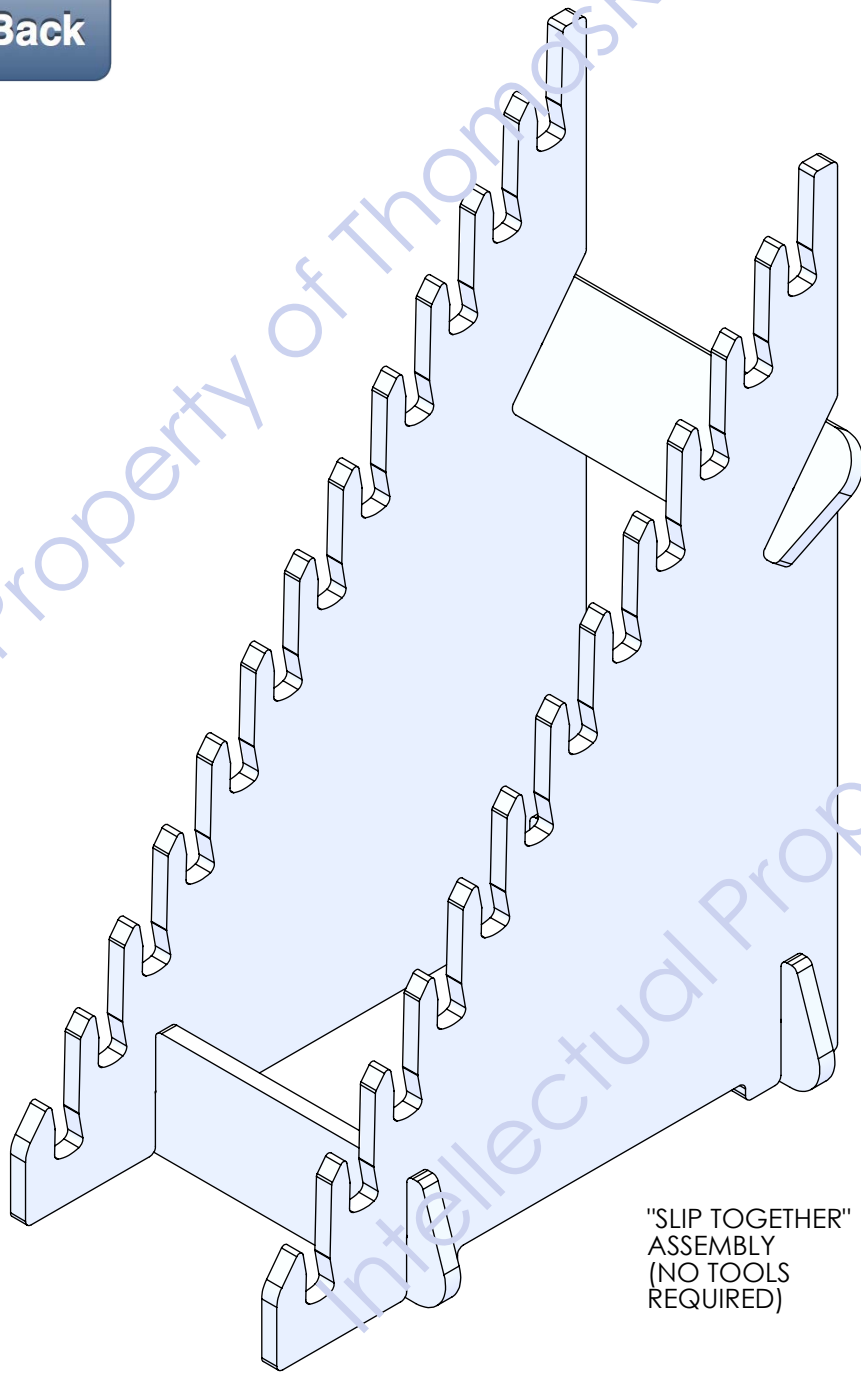

Back

"SLIP TOGETHER"
ASSEMBLY
(NO TOOLS
REQUIRED)

"SLIP TOGETHER"
ASSEMBLY
(NO TOOLS
REQUIRED)

ACCOMODATES
UP TO
 $\frac{3}{4}$ " THICK
SAMPLES

1"
SLOT
SIZE

5/8" THICK BLACK MDF
WITH BLACK PAINTED
EDGES

"HOURLASS" SLOTS
ALLOW CUSTOMER TO "FLIP" SAMPLES
FOR VIEWING.

1"