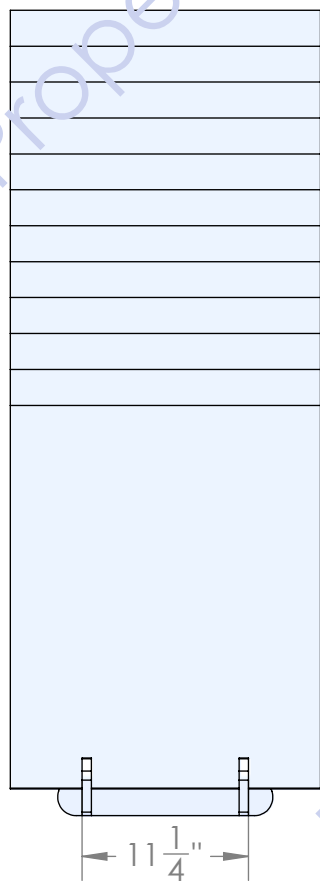

Back

"SLIP TOGETHER"
ASSEMBLY
(NO TOOLS
REQUIRED)

"SLIP TOGETHER"
ASSEMBLY
(NO TOOLS
REQUIRED)

ACCOMODATES
UP TO
 $\frac{3}{4}$ " THICK
SAMPLES

1"
SLOT
SIZE

5/8" THICK BLACK MDF
WITH BLACK PAINTED
EDGES

"HOURLASS" SLOTS
ALLOW CUSTOMER TO "FLIP" SAMPLES
FOR VIEWING.

1"