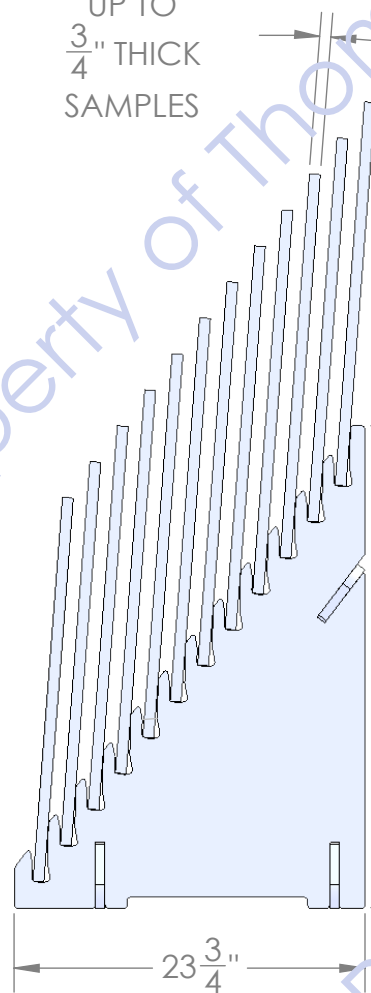

Back

"SLIP TOGETHER"
ASSEMBLY
(NO TOOLS
REQUIRED)

"SLIP TOGETHER"
ASSEMBLY
(NO TOOLS
REQUIRED)

ACCOMODATES
UP TO
 $\frac{3}{4}$ " THICK
SAMPLES

1"
SLOT
SIZE

5/8" THICK BLACK MDF
WITH BLACK PAINTED
EDGES

"HOURLASS" SLOTS
ALLOW CUSTOMER TO "FLIP" SAMPLES
FOR VIEWING.

1"