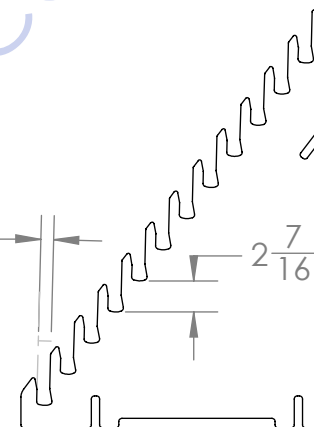

Back

"SLIP TOGETHER"
ASSEMBLY
(NO TOOLS
REQUIRED)

"SLIP TOGETHER"
ASSEMBLY
(NO TOOLS
REQUIRED)

ACCOMODATES
UP TO
 $\frac{3}{4}$ " THICK
SAMPLES

1"
SLOT
SIZE

5/8" THICK BLACK MDF
WITH BLACK PAINTED
EDGES

"HOURLASS" SLOTS
ALLOW CUSTOMER TO "FLIP" SAMPLES
FOR VIEWING.

1"