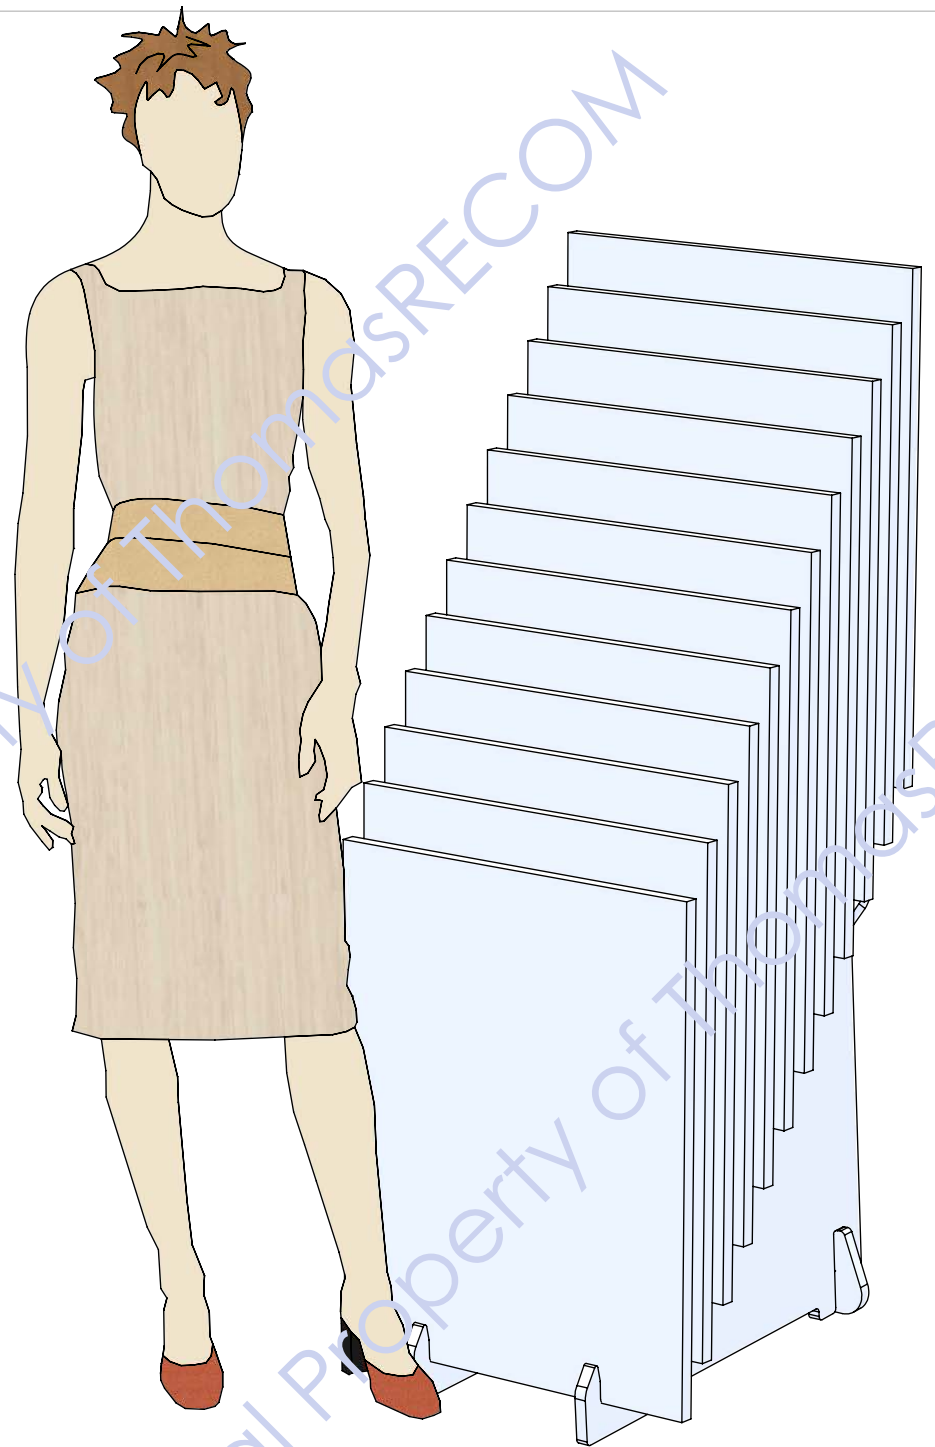

Back

"SLIP TOGETHER"
ASSEMBLY
(NO TOOLS
REQUIRED)

"SLIP TOGETHER"
ASSEMBLY
(NO TOOLS
REQUIRED)

ACCOMODATES
UP TO
 $\frac{3}{4}$ " THICK
SAMPLES

1"
SLOT
SIZE

5/8" THICK BLACK MDF
WITH BLACK PAINTED
EDGES

"HOURLASS" SLOTS
ALLOW CUSTOMER TO "FLIP" SAMPLES
FOR VIEWING.

1"