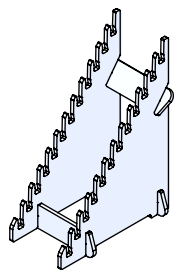

Back

"SLIP TOGETHER"
ASSEMBLY
(NO TOOLS
REQUIRED)

"SLIP TOGETHER"
ASSEMBLY
(NO TOOLS
REQUIRED)

ACCOMODATES
UP TO
 $\frac{3}{4}$ " THICK
SAMPLES

1"
SLOT
SIZE

5/8" THICK BLACK MDF
WITH BLACK PAINTED
EDGES

"HOURLASS" SLOTS
ALLOW CUSTOMER TO "FLIP" SAMPLES
FOR VIEWING.

1"