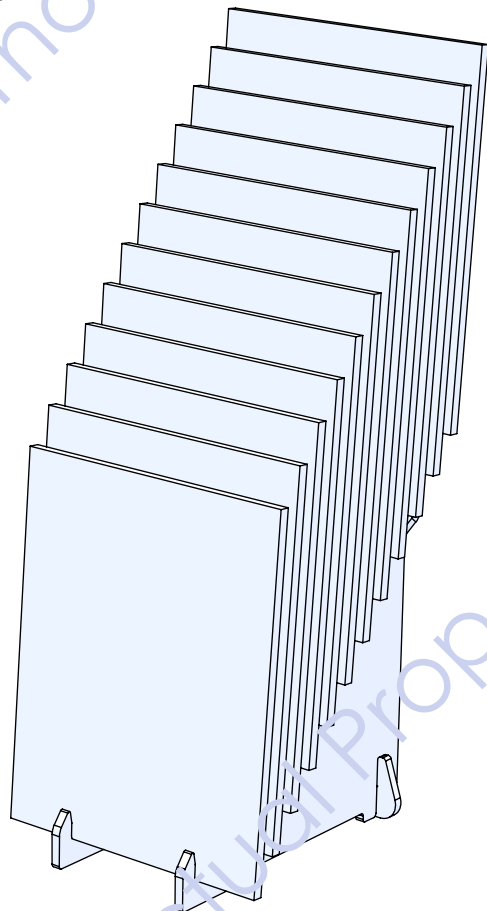

Back

"SLIP TOGETHER"
ASSEMBLY
(NO TOOLS
REQUIRED)

"SLIP TOGETHER"
ASSEMBLY
(NO TOOLS
REQUIRED)

ACCOMODATES
UP TO
 $\frac{3}{4}$ " THICK
SAMPLES

1"
SLOT
SIZE

5/8" THICK BLACK MDF
WITH BLACK PAINTED
EDGES

"HOURLASS" SLOTS
ALLOW CUSTOMER TO "FLIP" SAMPLES
FOR VIEWING.

1"