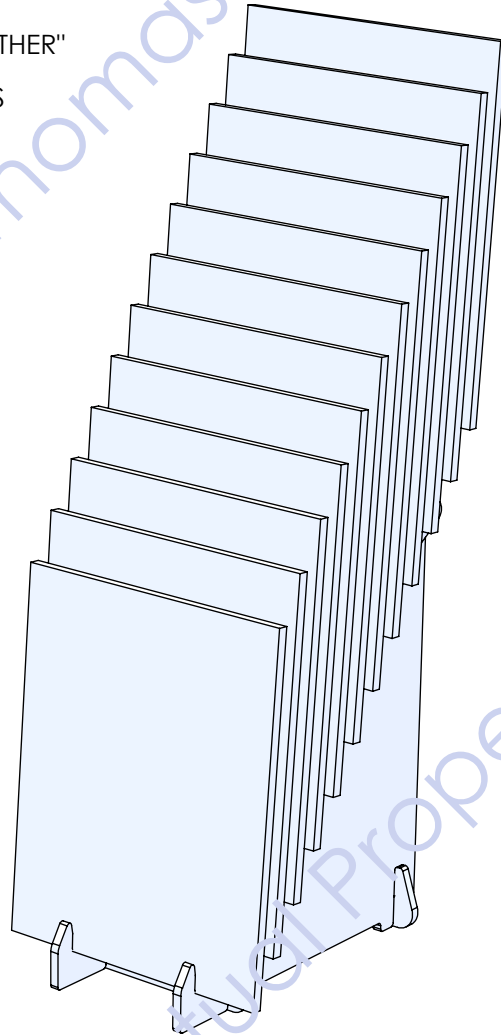

Back

"SLIP TOGETHER"
ASSEMBLY
(NO TOOLS
REQUIRED)

"SLIP TOGETHER"
ASSEMBLY
(NO TOOLS
REQUIRED)

11 $\frac{1}{4}$ "

ACCOMODATES
UP TO
 $\frac{3}{4}$ " THICK
SAMPLES

1"
SLOT
SIZE

$3\frac{3}{16}$ "

41 $\frac{15}{16}$ "

26 $\frac{1}{8}$ "

5/8" THICK BLACK MDF
WITH BLACK PAINTED
EDGES

"HOURLASS" SLOTS
ALLOW CUSTOMER TO "FLIP" SAMPLES
FOR VIEWING.

1"