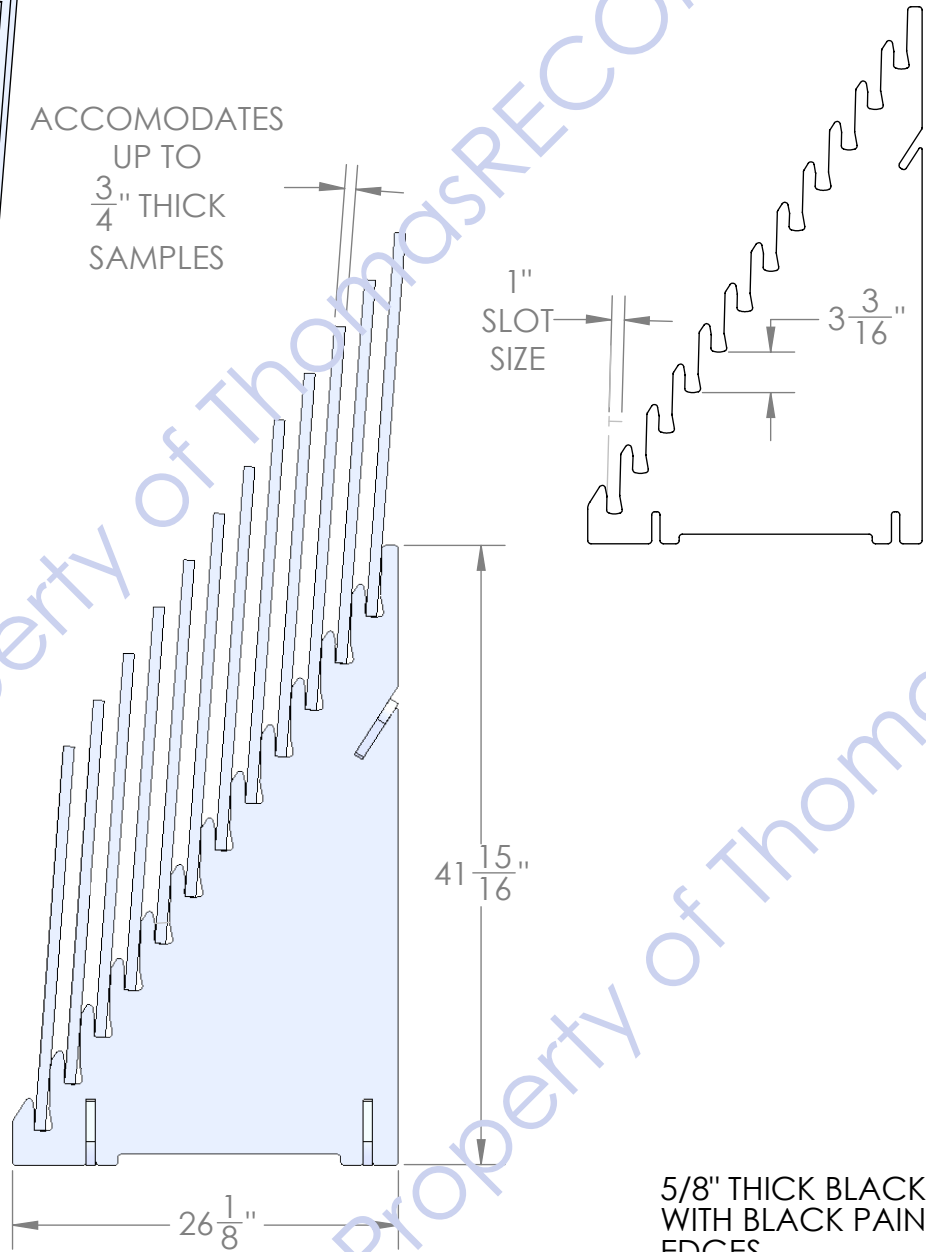

Back

"SLIP TOGETHER"
ASSEMBLY
(NO TOOLS
REQUIRED)

"SLIP TOGETHER"
ASSEMBLY
(NO TOOLS
REQUIRED)

11 $\frac{1}{4}$ "

ACCOMODATES
UP TO
 $\frac{3}{4}$ " THICK
SAMPLES

1"
SLOT
SIZE

$3\frac{3}{16}$ "

41 $\frac{15}{16}$ "

26 $\frac{1}{8}$ "

5/8" THICK BLACK MDF
WITH BLACK PAINTED
EDGES

"HOURLASS" SLOTS
ALLOW CUSTOMER TO "FLIP" SAMPLES
FOR VIEWING.

1"