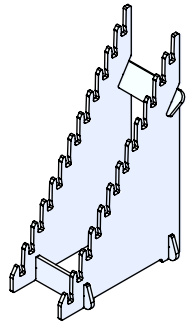

Back

"SLIP TOGETHER"
ASSEMBLY
(NO TOOLS
REQUIRED)

"SLIP TOGETHER"
ASSEMBLY
(NO TOOLS
REQUIRED)

11 $\frac{1}{4}$ "

ACCOMODATES
UP TO
 $\frac{3}{4}$ " THICK
SAMPLES

1"
SLOT
SIZE

$3\frac{3}{16}$ "

41 $\frac{15}{16}$ "

26 $\frac{1}{8}$ "

5/8" THICK BLACK MDF
WITH BLACK PAINTED
EDGES

"HOURLASS" SLOTS
ALLOW CUSTOMER TO "FLIP" SAMPLES
FOR VIEWING.

1"