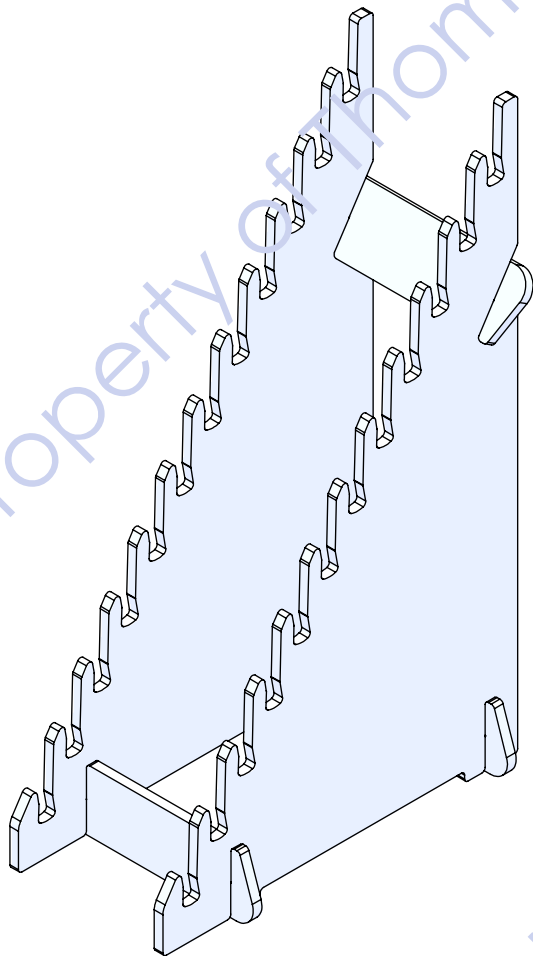

Back

"SLIP TOGETHER"
ASSEMBLY
(NO TOOLS
REQUIRED)

"SLIP TOGETHER"
ASSEMBLY
(NO TOOLS
REQUIRED)

11 $\frac{1}{4}$ "

ACCOMODATES
UP TO
 $\frac{3}{4}$ " THICK
SAMPLES

1"
SLOT
SIZE

$3\frac{3}{16}$ "

41 $\frac{15}{16}$ "

26 $\frac{1}{8}$ "

5/8" THICK BLACK MDF
WITH BLACK PAINTED
EDGES

"HOURLASS" SLOTS
ALLOW CUSTOMER TO "FLIP" SAMPLES
FOR VIEWING.

1"