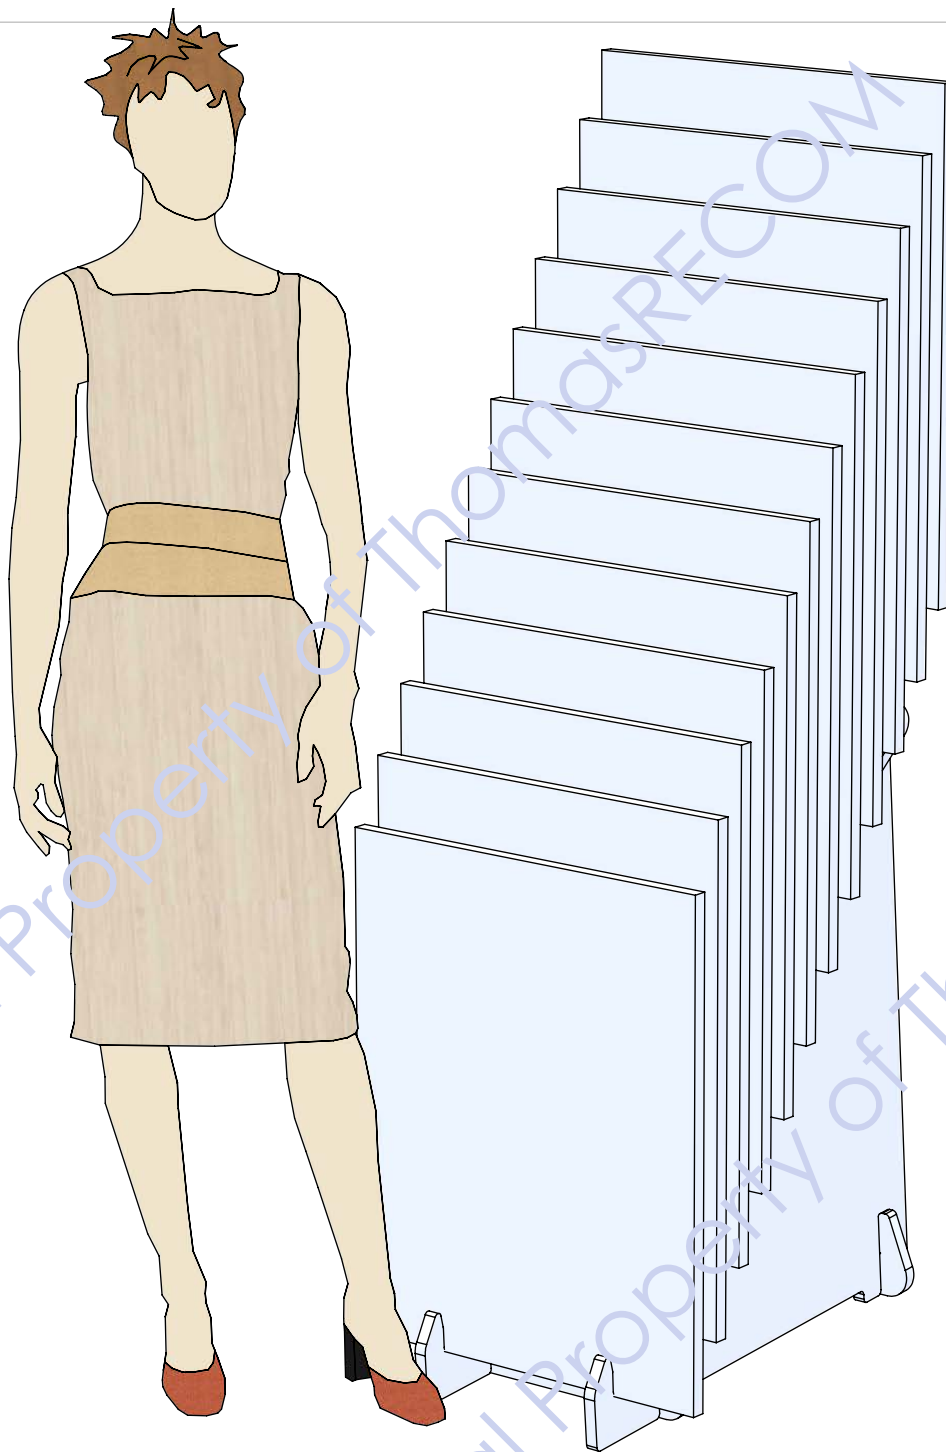

Back

"SLIP TOGETHER"
ASSEMBLY
(NO TOOLS
REQUIRED)

"SLIP TOGETHER"
ASSEMBLY
(NO TOOLS
REQUIRED)

11 $\frac{1}{4}$ "

ACCOMODATES
UP TO
 $\frac{3}{4}$ " THICK
SAMPLES

1"
SLOT
SIZE

$3\frac{3}{16}$ "

41 $\frac{15}{16}$ "

26 $\frac{1}{8}$ "

5/8" THICK BLACK MDF
WITH BLACK PAINTED
EDGES

"HOURLASS" SLOTS
ALLOW CUSTOMER TO "FLIP" SAMPLES
FOR VIEWING.

1"