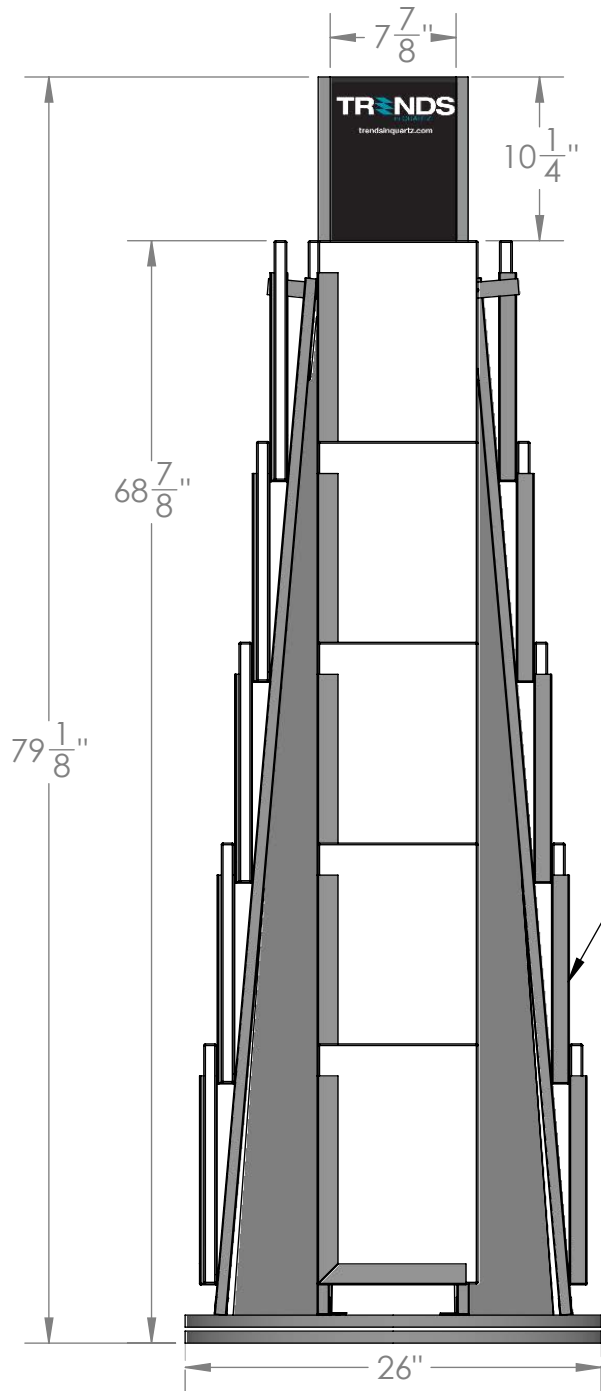

DISPLAY IS (4) SIDES
CONTAINS (20) SAMPLES

Back

DISPLAY IS TEXTURE BLACK

SAMPLES ARE
10" WIDE X 15" TALL
X 1" THICK

BIG 1" CHANNELS

BLIND PANEL (4X)

CHANNELS MUST NOT LEAN FORWARD

DEPICTING 10X15 TILES .80" THICK

BIG 1" CHANNELS