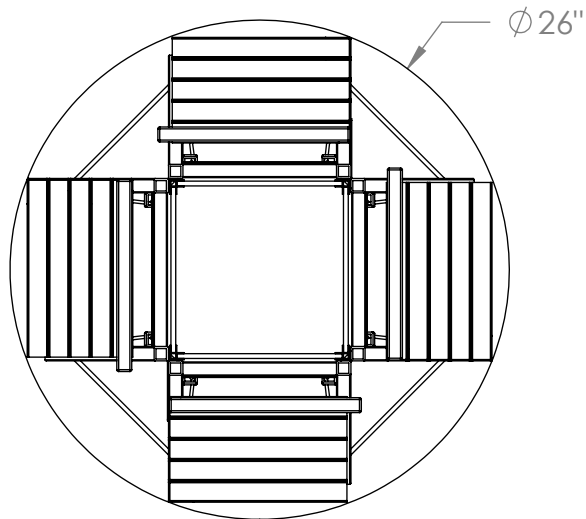

DISPLAY IS (4) SIDES
CONTAINS (20) SAMPLES

Back

DISPLAY IS TEXTURE BLACK

SAMPLES ARE
10" WIDE X 15" TALL
X 1" THICK

BIG 1" CHANNELS

BLIND PANEL (4X)

CHANNELS MUST NOT LEAN FORWARD

DEPICTING 10X15 TILES .80" THICK

BIG 1" CHANNELS