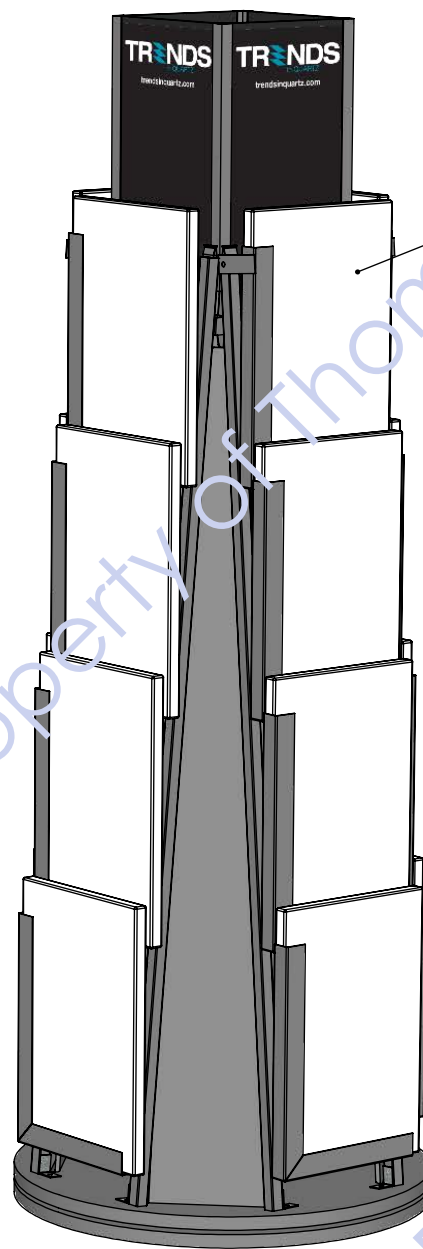

DISPLAY IS (4) SIDES
CONTAINS (16) SAMPLES

Back

DISPLAY IS TEXTURE BLACK

SAMPLES ARE
10" WIDE X 15" TALL
X 1" THICK

BIG 1" CHANNELS

CHANNELS MUST NOT
LEAN FORWARD

DEPICTING
10X15 TILES
.80" THICK

BIG 1" CHANNELS