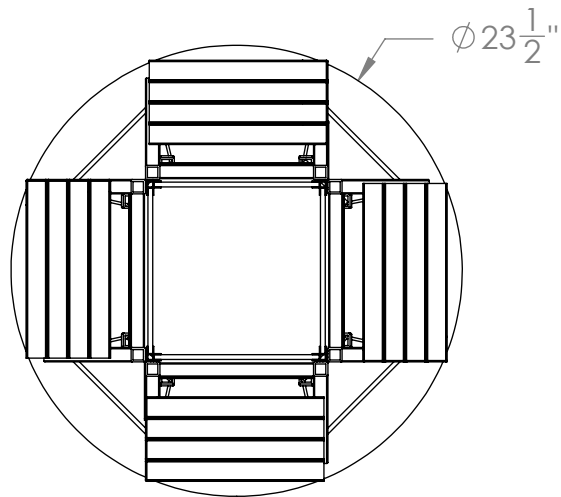

DISPLAY IS (4) SIDES
CONTAINS (16) SAMPLES

Back

DISPLAY IS TEXTURE BLACK

SAMPLES ARE
10" WIDE X 15" TALL
X 1" THICK

BIG 1" CHANNELS

CHANNELS MUST NOT
LEAN FORWARD

DEPICTING
10X15 TILES
.80" THICK

BIG 1" CHANNELS