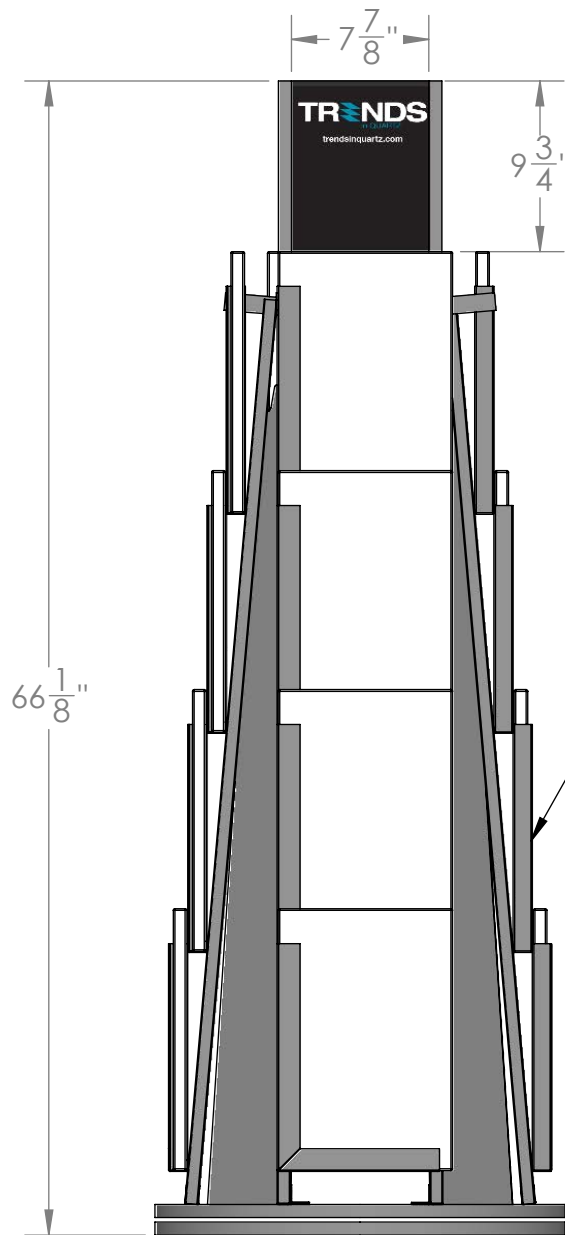

DISPLAY IS (4) SIDES
CONTAINS (16) SAMPLES

Back

DISPLAY IS TEXTURE BLACK

SAMPLES ARE
10" WIDE X 15" TALL
X 1" THICK

BIG 1" CHANNELS

CHANNELS MUST NOT
LEAN FORWARD

DEPICTING
10X15 TILES
.80" THICK

BIG 1" CHANNELS