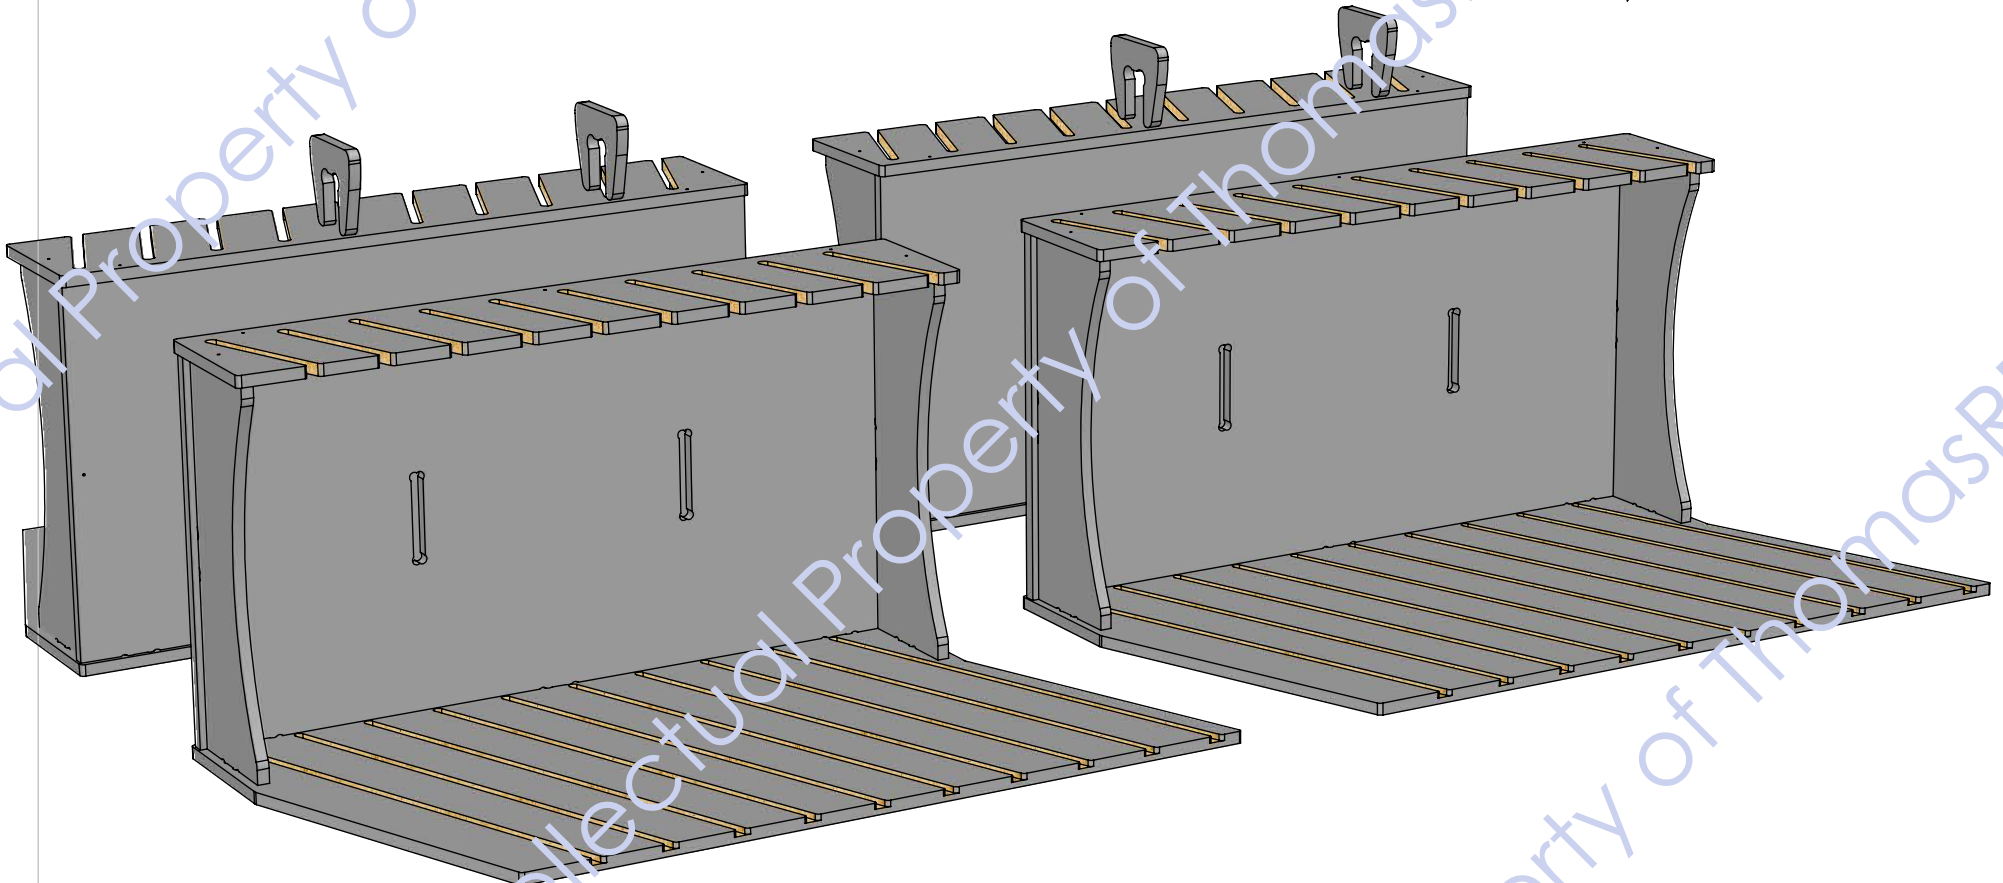

Back

ALL BLACK 5/8" MDF

LEFTS AND RIGHTS SHOWN BACK TO BACK

CONNECTORS

RIGHT SLOT VERSION SHOWN HERE