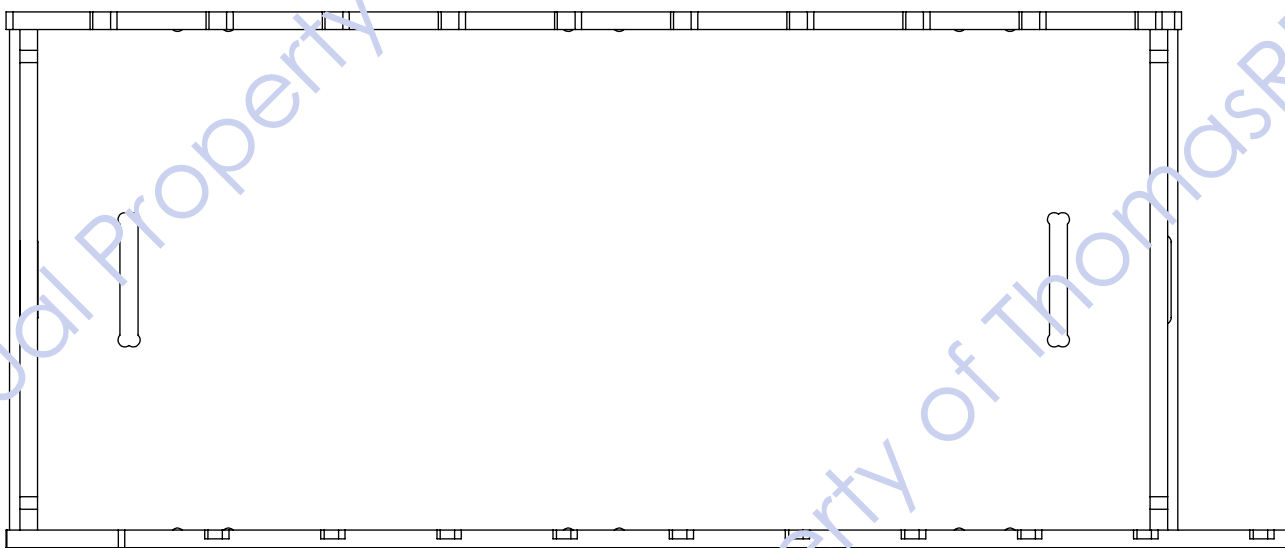

ALL BLACK 5/8" MDF

LEFTS AND RIGHTS SHOWN BACK TO BACK

CONNECTORS

RIGHT SLOT VERSION SHOWN HERE

17.798

.500

6.900

19.530