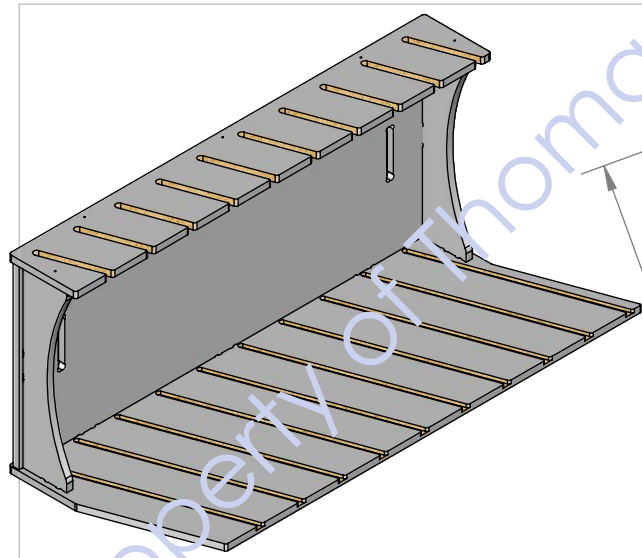

ALL BLACK 5/8" MDF

LEFTS AND RIGHTS SHOWN BACK TO BACK

CONNECTORS

RIGHT SLOT VERSION SHOWN HERE

17.798

.500

6.900

19.530