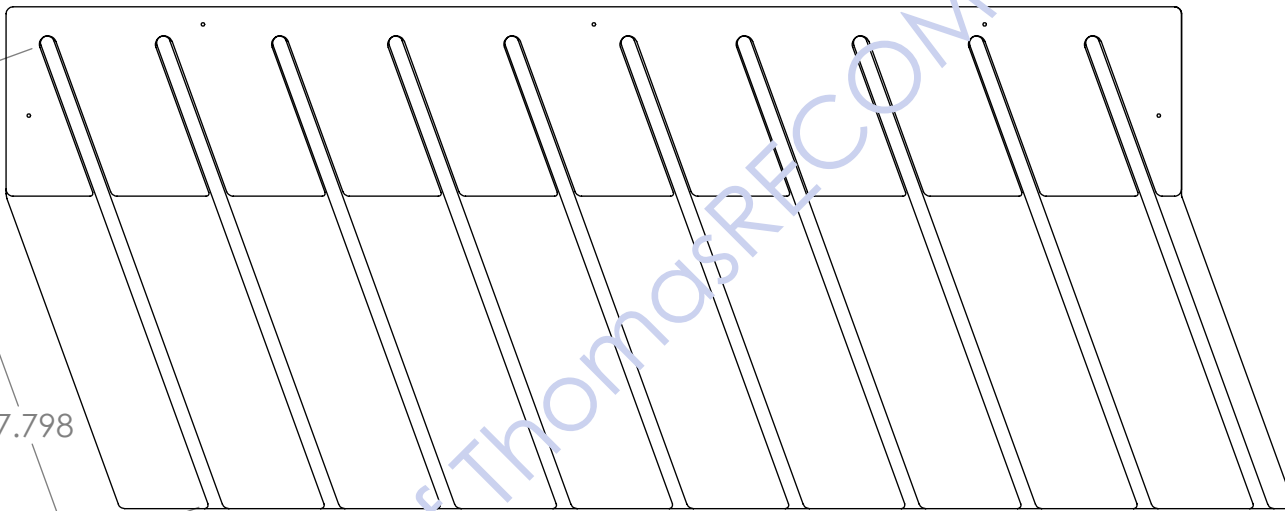

ALL BLACK 5/8" MDF

LEFTS AND RIGHTS SHOWN BACK TO BACK

CONNECTORS

RIGHT SLOT VERSION SHOWN HERE

17.798

.500

6.900

19.530