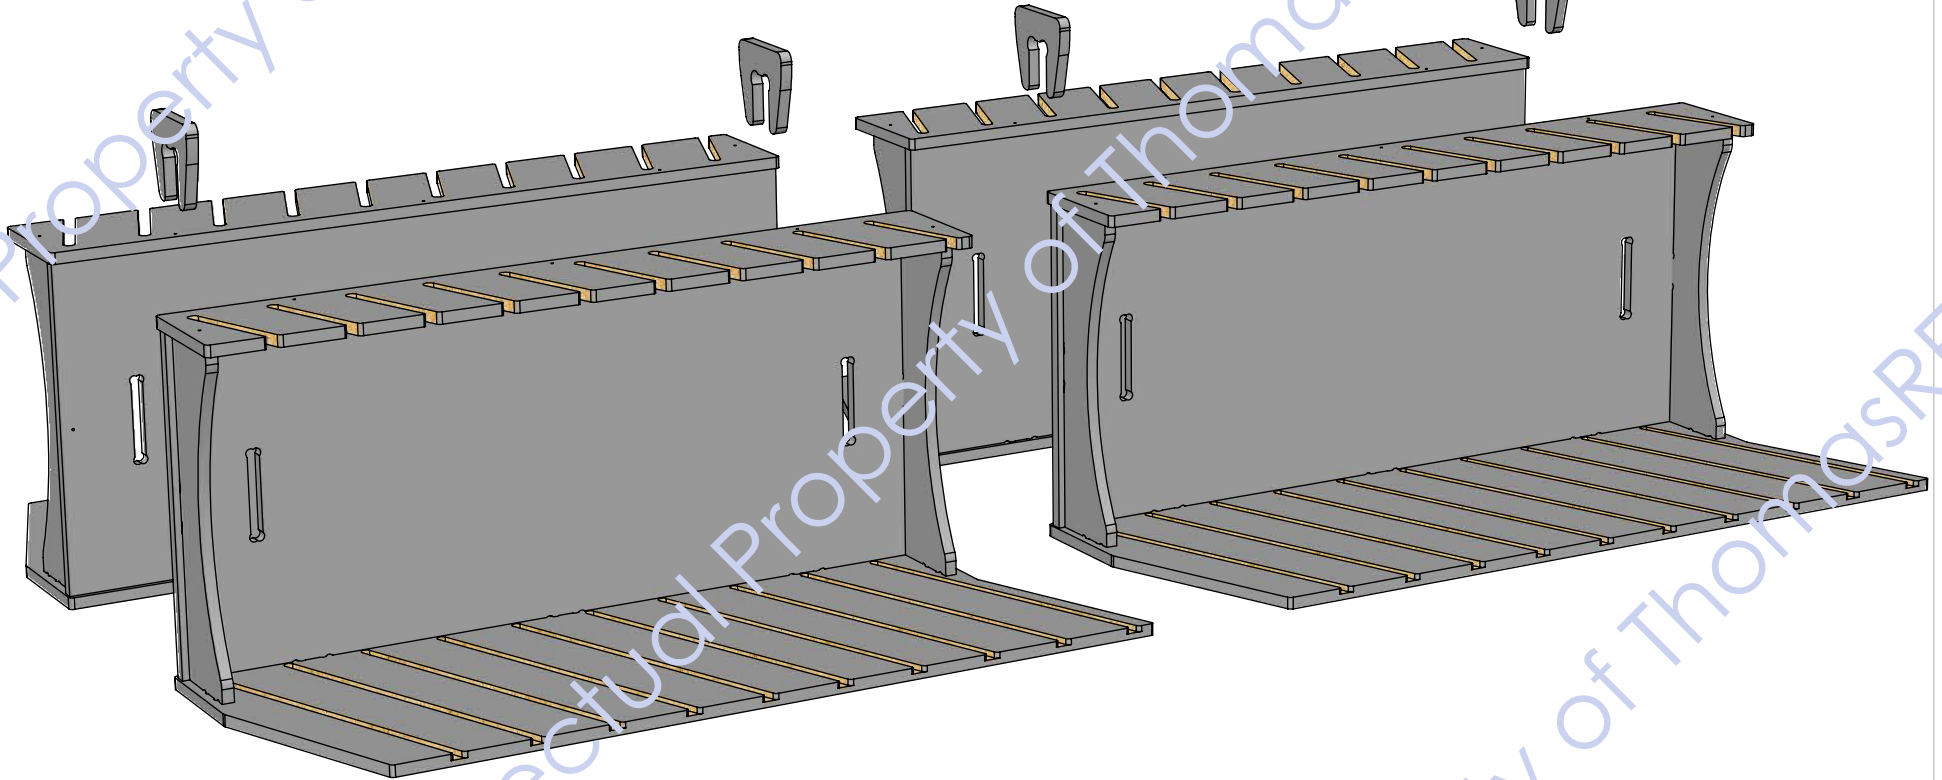

ALL BLACK 5/8" MDF

LEFTS AND RIGHTS SHOWN BACK TO BACK

CONNECTORS

RIGHT SLOT VERSION SHOWN HERE

17.798

.500

6.900

19.530