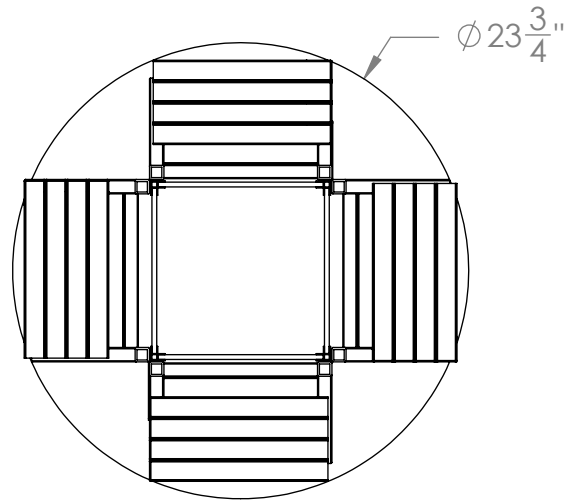

DISPLAY IS (4) SIDES
CONTAINS (16) SAMPLES

Back

DISPLAY IS TEXTURE BLACK

SAMPLES ARE
10" WIDE X 15" TALL
X 1" THICK

BIG 1" CHANNELS

CHANNELS MUST NOT LEAN FORWARD

DEPICTING 10X15 TILES .80" THICK

BIG 1" CHANNELS

CHANNELS
STACK