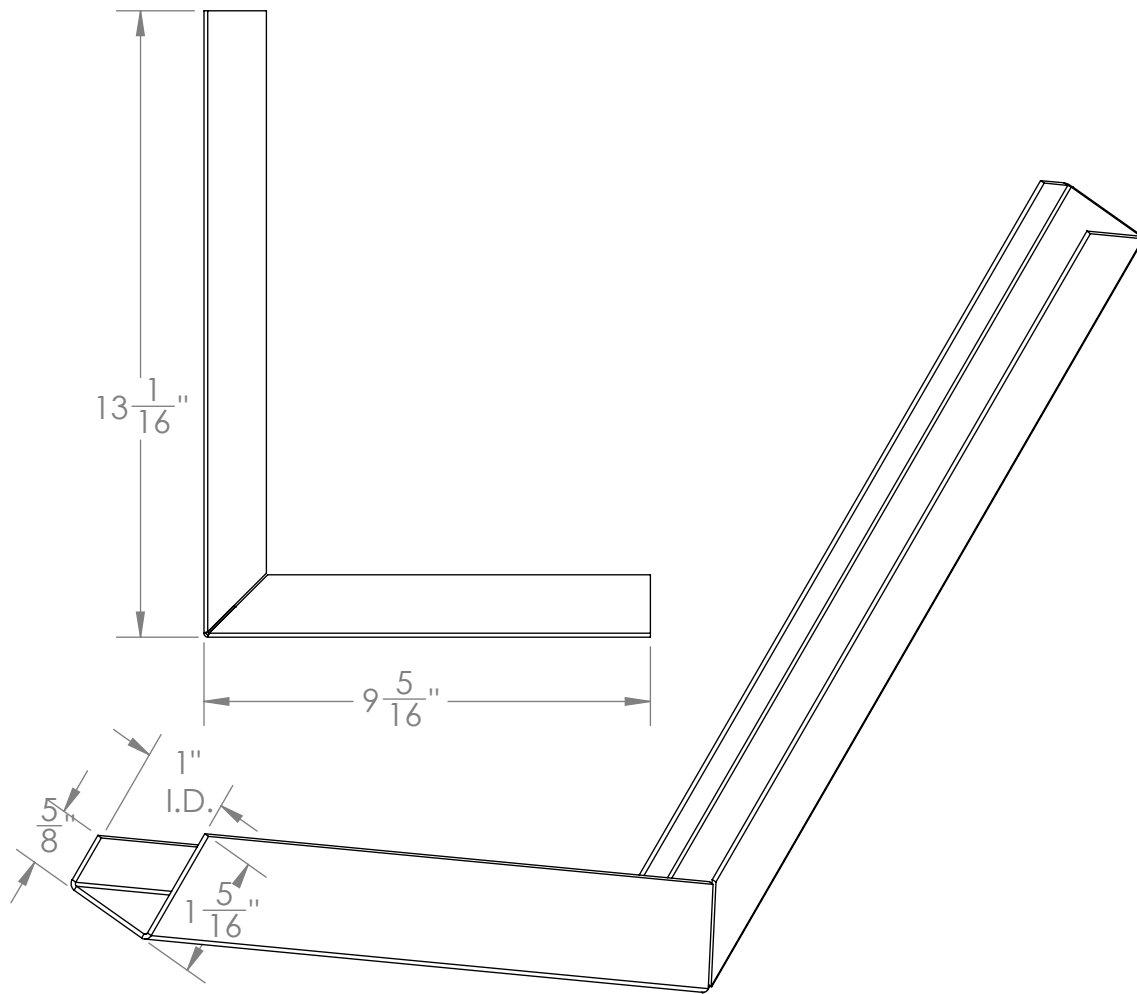

DISPLAY IS (4) SIDES
CONTAINS (16) SAMPLES

Back

DISPLAY IS TEXTURE BLACK

SAMPLES ARE
10" WIDE X 15" TALL
X 1" THICK

BIG 1" CHANNELS

CHANNELS MUST NOT LEAN FORWARD

DEPICTING 10X15 TILES .80" THICK

BIG 1" CHANNELS

CHANNELS
STACK