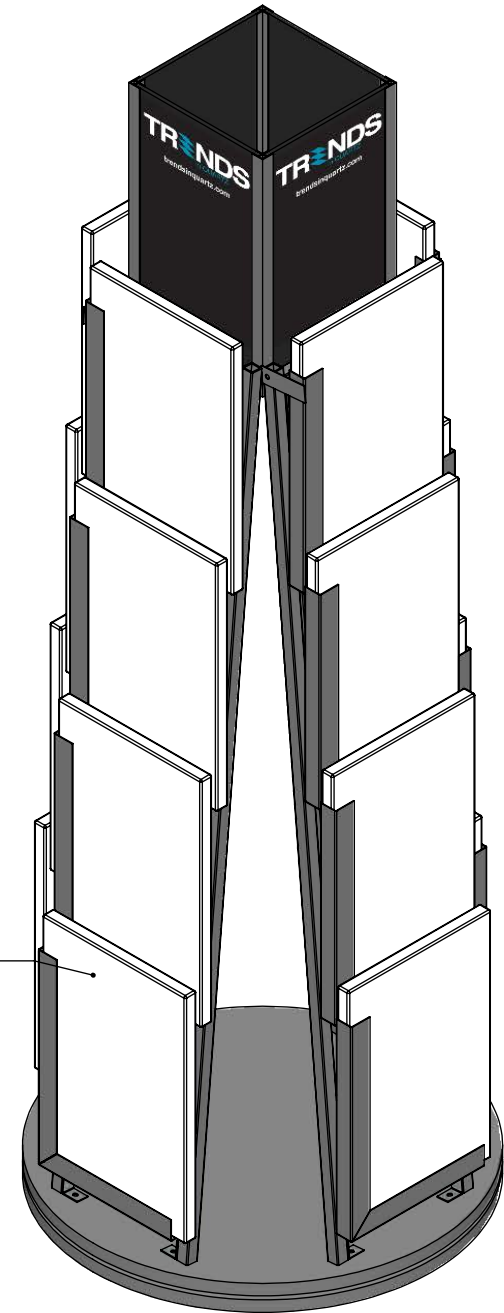

DISPLAY IS (4) SIDES
CONTAINS (16) SAMPLES

Back

DISPLAY IS TEXTURE BLACK

SAMPLES ARE
10" WIDE X 15" TALL
X 1" THICK

BIG 1" CHANNELS

CHANNELS MUST NOT LEAN FORWARD

DEPICTING 10X15 TILES .80" THICK

BIG 1" CHANNELS

CHANNELS
STACK