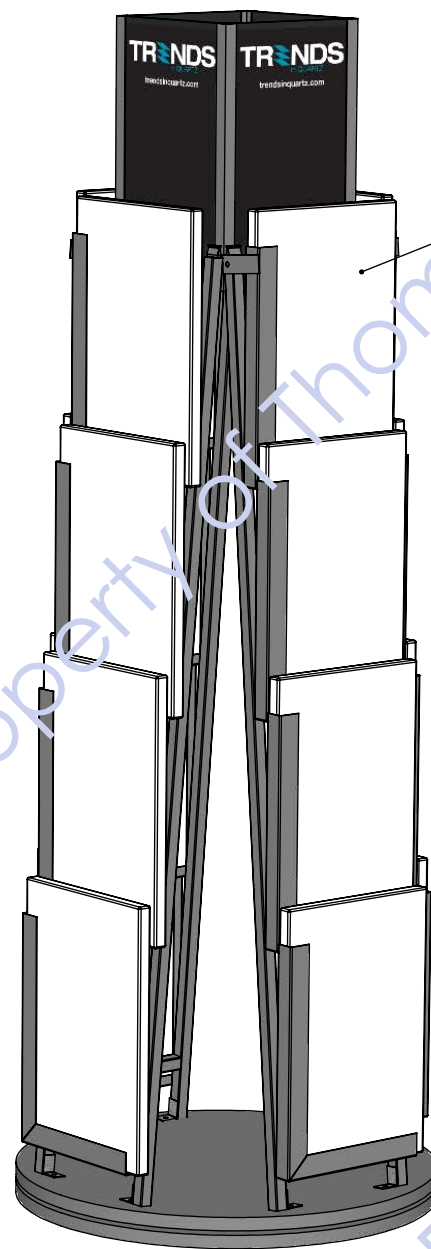

DISPLAY IS (4) SIDES
CONTAINS (16) SAMPLES

Back

DISPLAY IS TEXTURE BLACK

SAMPLES ARE
10" WIDE X 15" TALL
X 1" THICK

BIG 1" CHANNELS

CHANNELS MUST NOT LEAN FORWARD

DEPICTING 10X15 TILES .80" THICK

BIG 1" CHANNELS

CHANNELS
STACK