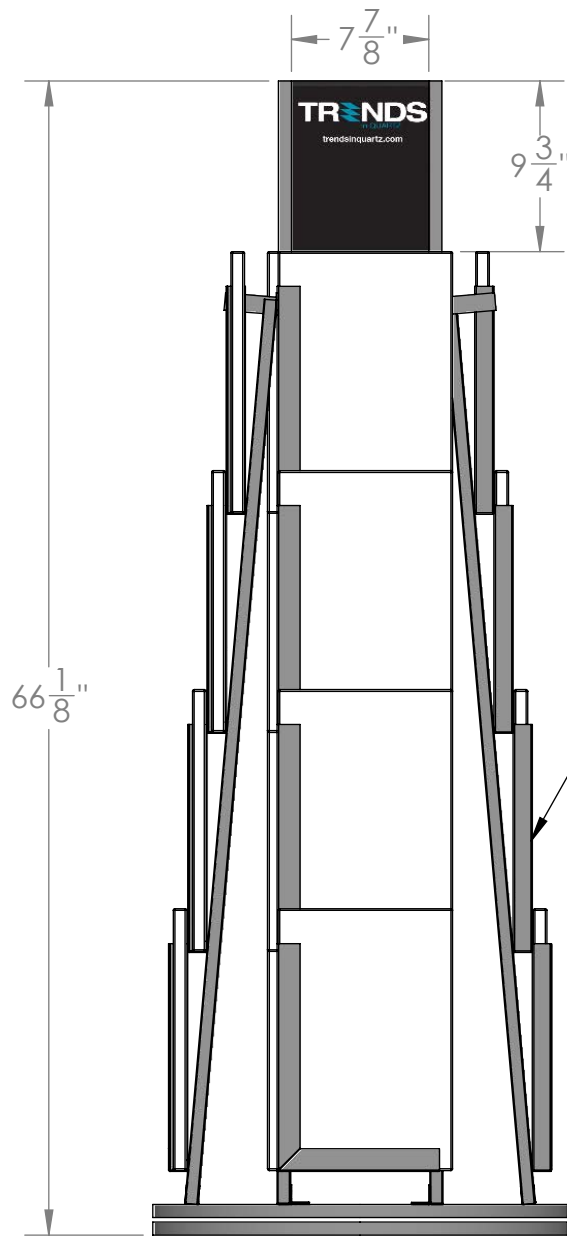

DISPLAY IS (4) SIDES
CONTAINS (16) SAMPLES

Back

DISPLAY IS TEXTURE BLACK

SAMPLES ARE
10" WIDE X 15" TALL
X 1" THICK

BIG 1" CHANNELS

CHANNELS MUST NOT LEAN FORWARD

DEPICTING 10X15 TILES .80" THICK

BIG 1" CHANNELS

CHANNELS
STACK