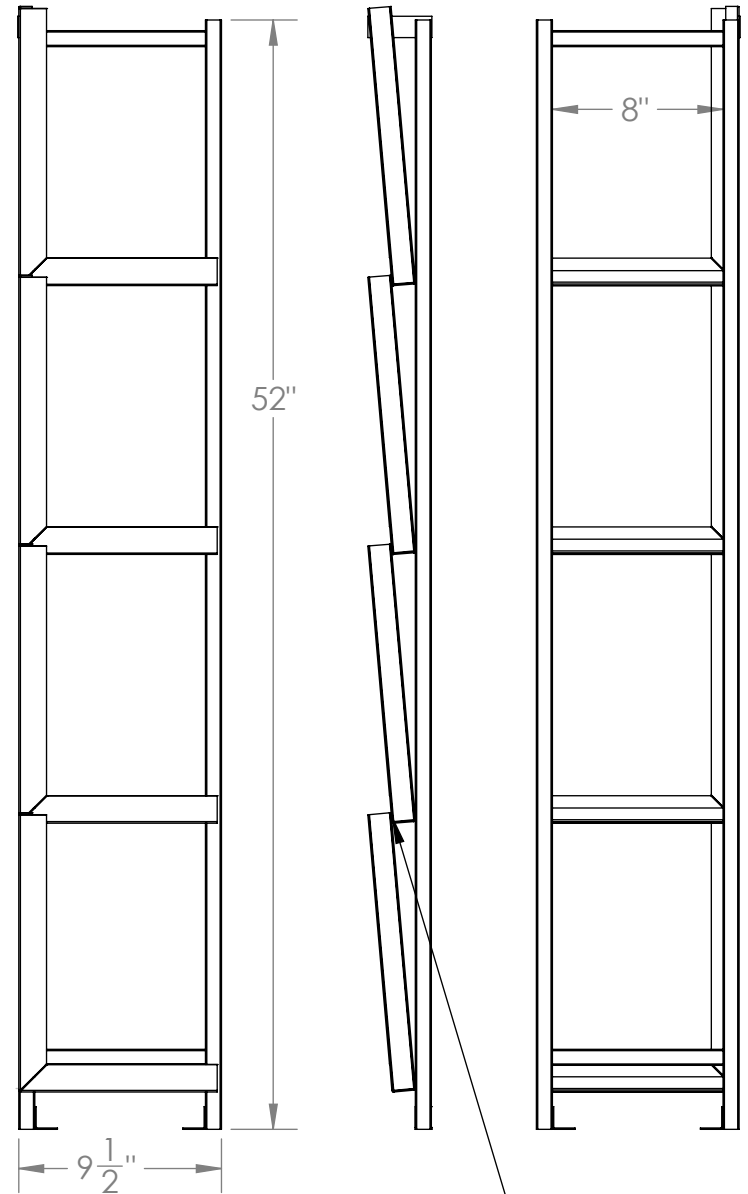

DISPLAY IS (4) SIDES
CONTAINS (16) SAMPLES

Back

DISPLAY IS TEXTURE BLACK

SAMPLES ARE
10" WIDE X 15" TALL
X 1" THICK

BIG 1" CHANNELS

CHANNELS MUST NOT LEAN FORWARD

DEPICTING 10X15 TILES .80" THICK

BIG 1" CHANNELS

CHANNELS
STACK