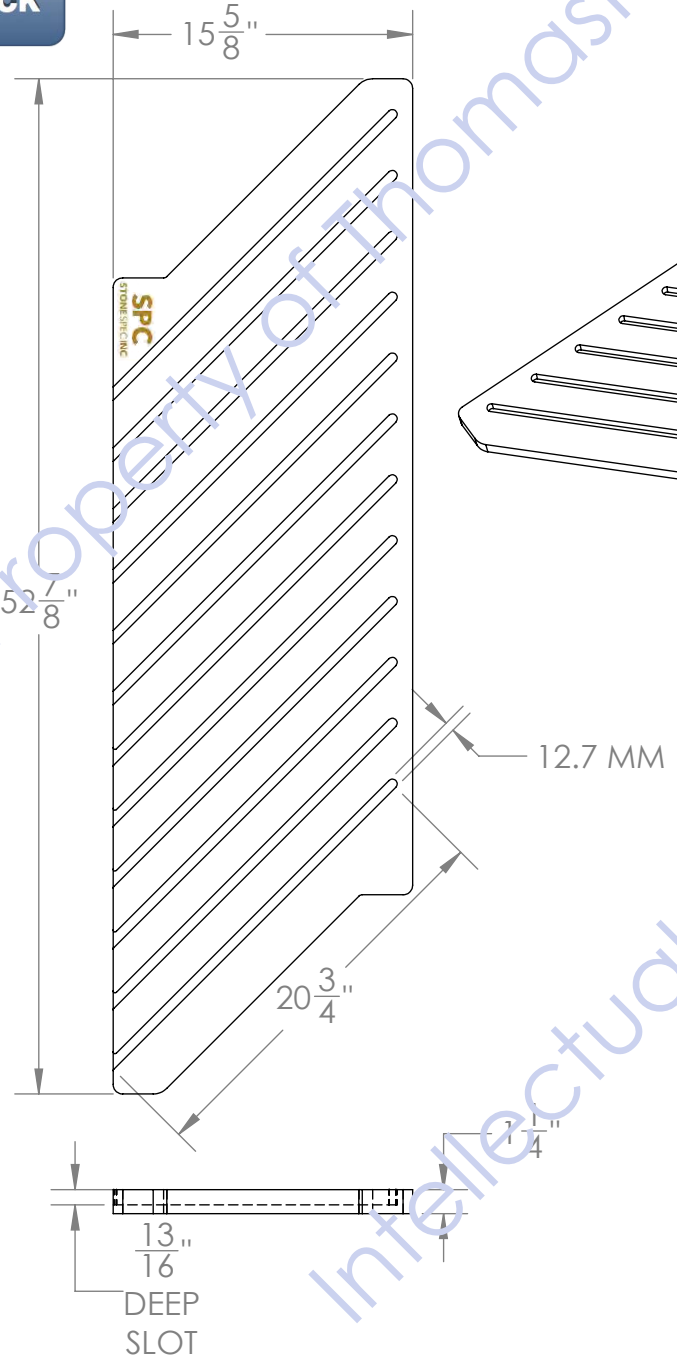

Back

SAMPLE DEPICTED:  
24" WIDE X 48" TALL  
X 12MM THICK