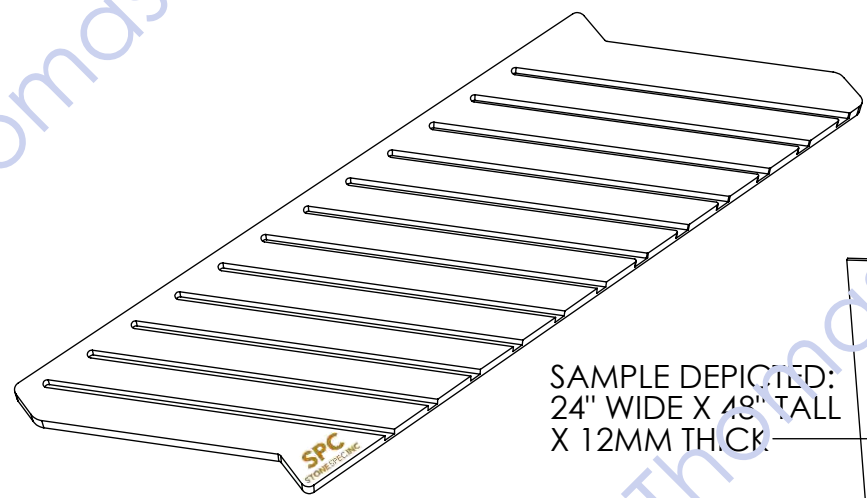

Back

SAMPLE DEPICTED:  
24" WIDE X 48" TALL  
X 12MM THICK