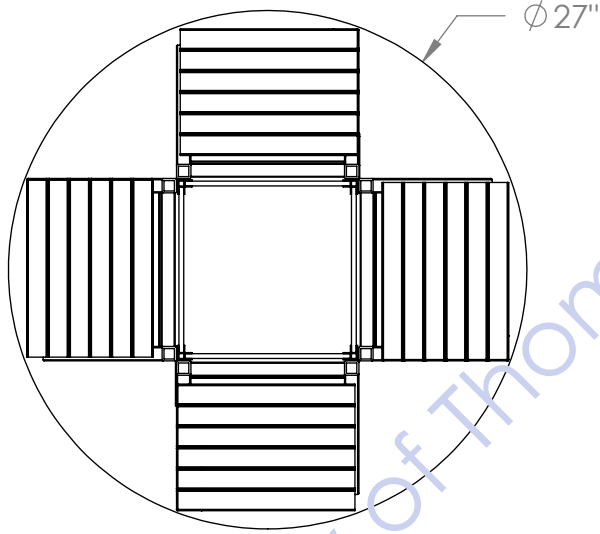

DISPLAY IS (4) SIDES  
CONTAINS (24) SAMPLES

Back

DISPLAY IS ALL WHITE

SAMPLES ARE  
10" WIDE X 15" TALL  
X 1" THICK

DEPICTING  
10X15 TILES  
.80" THICK