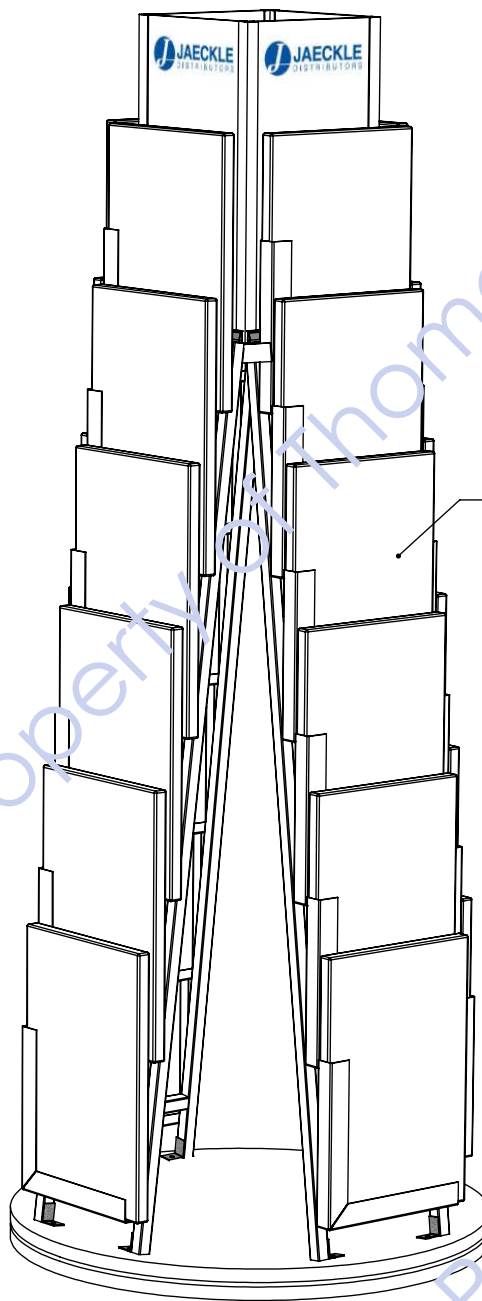

DISPLAY IS (4) SIDES  
CONTAINS (24) SAMPLES

Back

DISPLAY IS ALL WHITE

SAMPLES ARE  
10" WIDE X 15" TALL  
X 1" THICK

DEPICTING  
10X15 TILES  
.80" THICK