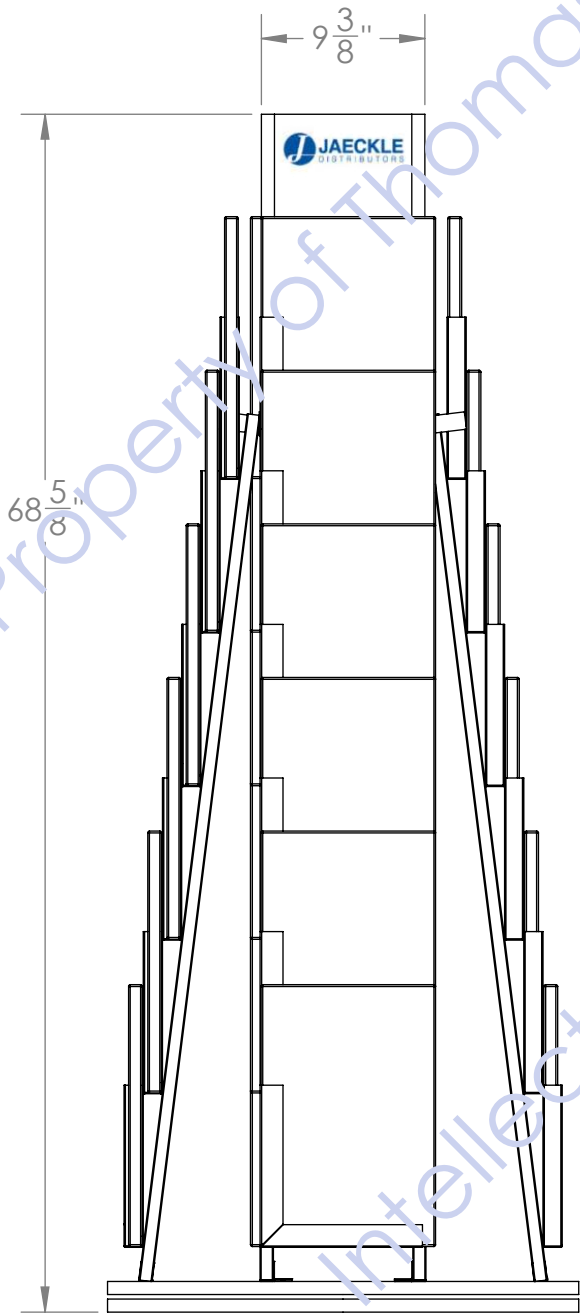

DISPLAY IS (4) SIDES  
CONTAINS (24) SAMPLES

Back

DISPLAY IS ALL WHITE

SAMPLES ARE  
10" WIDE X 15" TALL  
X 1" THICK

DEPICTING  
10X15 TILES  
.80" THICK